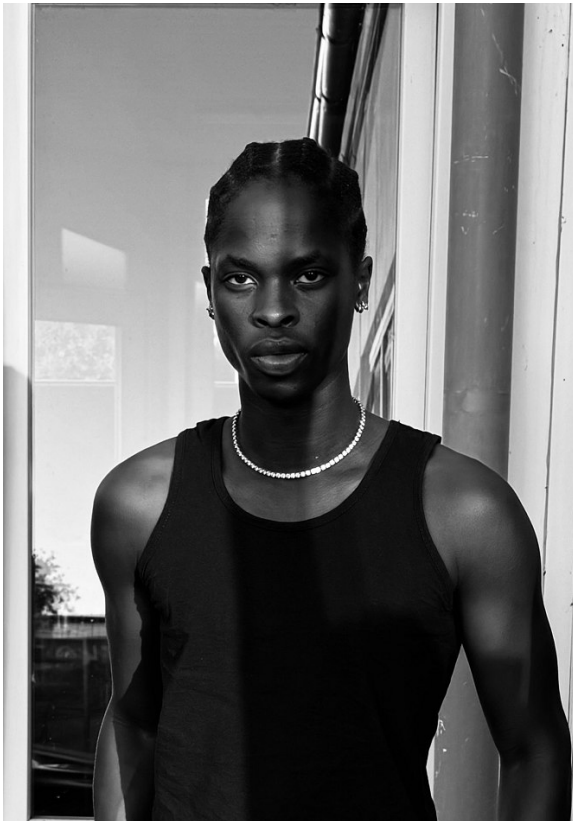

# BOSS MODELS

CAPE TOWN

FRANKLINE ODHIAMBO

Height: 186cm Chest: 94cm Waist: 68cm Suit: 36 R Shoe: 9.5 UK Hair: Black Eyes: Brown

# BOSS MODELS

CAPE TOWN