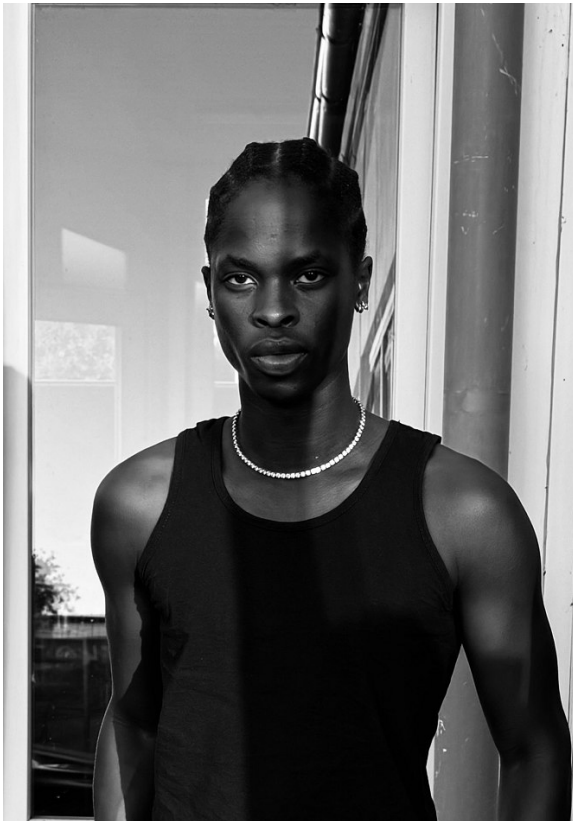

# BOSS MODELS

CAPE TOWN

FRANKLINE ODHIAMBO

Height: 186cm Chest: 94cm Waist: 69cm Suit: 36 R Shoe: 9.5 UK Hair: Black Eyes: Brown