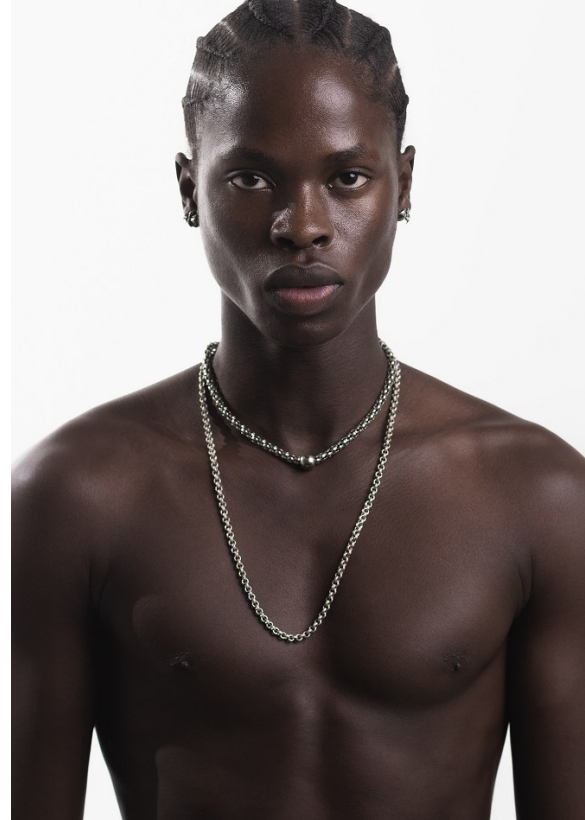

BOSS MODELS

CAPE TOWN

FRANKLINE ODHIAMBO

Height: 186cm Chest: 94cm Waist: 69cm Suit: 36 R Shoe: 9.5 UK Hair: Black Eyes: Brown