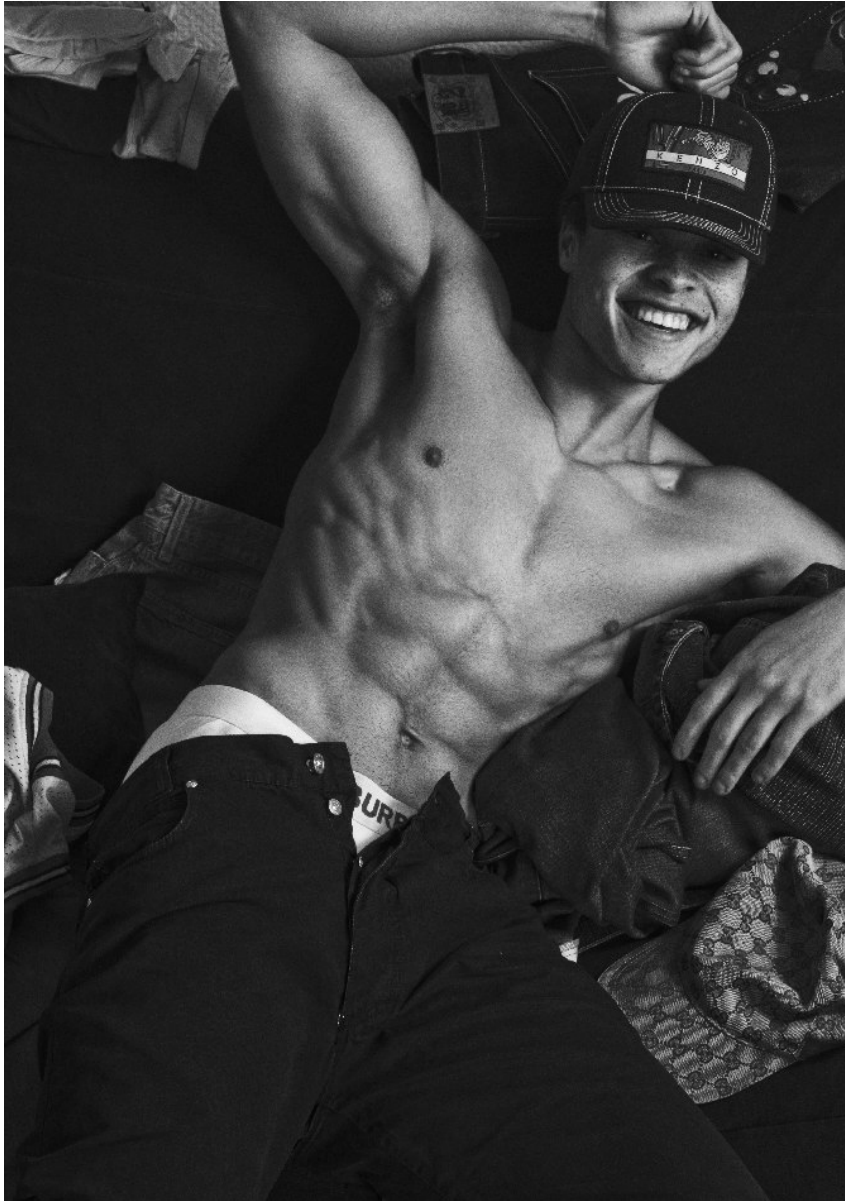

BOSS MODELS

CAPE TOWN

TIMOTHE DENAKPO

Height: 192cm Chest: 100cm Waist: 73cm Suit: 40 L Shoe: 10.5 UK Hair: Black Eyes: Brown

BOSS MODELS

CAPE TOWN

TIMOTHE DENAKPO

Height: 192cm Chest: 100cm Waist: 73cm Suit: 40 L Shoe: 10.5 UK Hair: Black Eyes: Brown