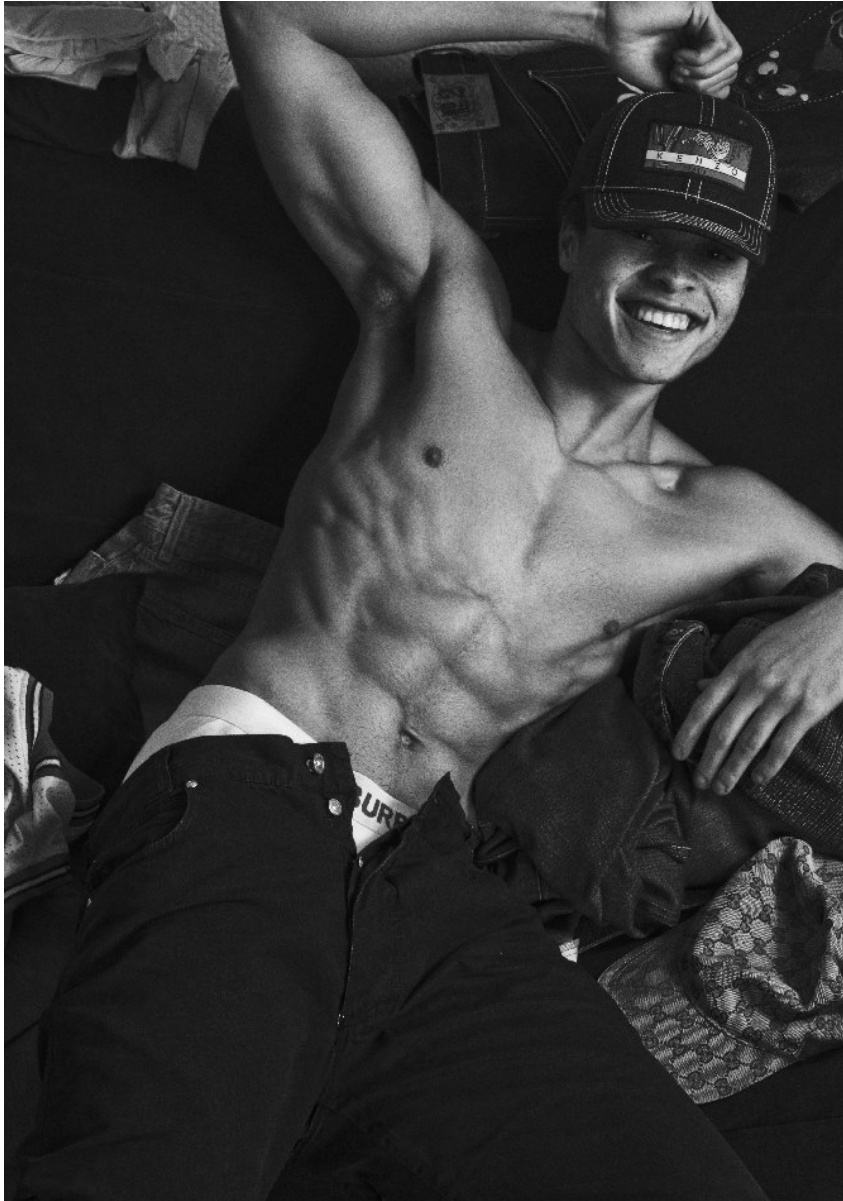

TIMOTHE DENAKPO

BOSS MODELS

CAPE TOWN

TIMOTHE DENAKPO

Height: 190cm Chest: 104cm Waist: 80cm Suit: 41 L Shoe: 10.5 UK Hair: Black Eyes: Brown