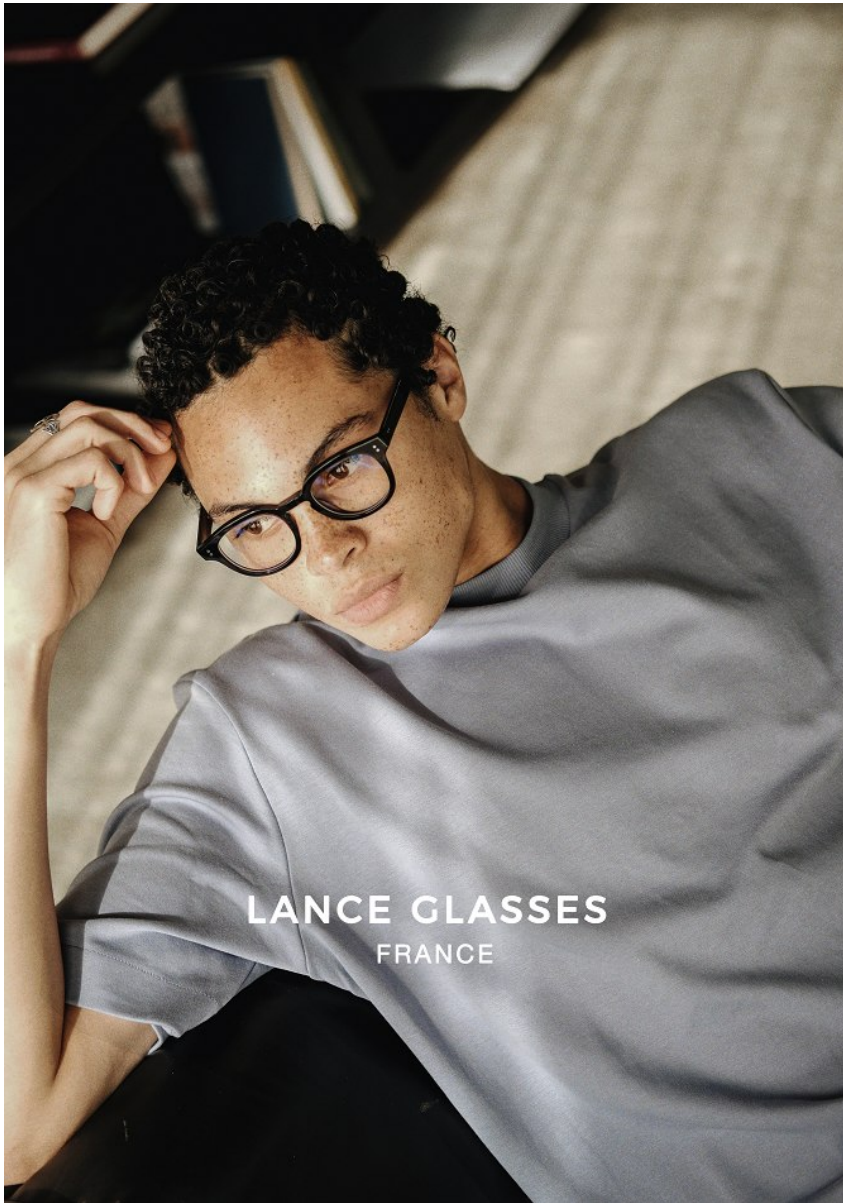

TIMOTHE DENAKPO

BOSS MODELS

CAPE TOWN

TIMOTHE DENAKPO

Height: 190cm Chest: 104cm Waist: 80cm Suit: 41 L Shoe: 10.5 UK Hair: Black Eyes: Brown