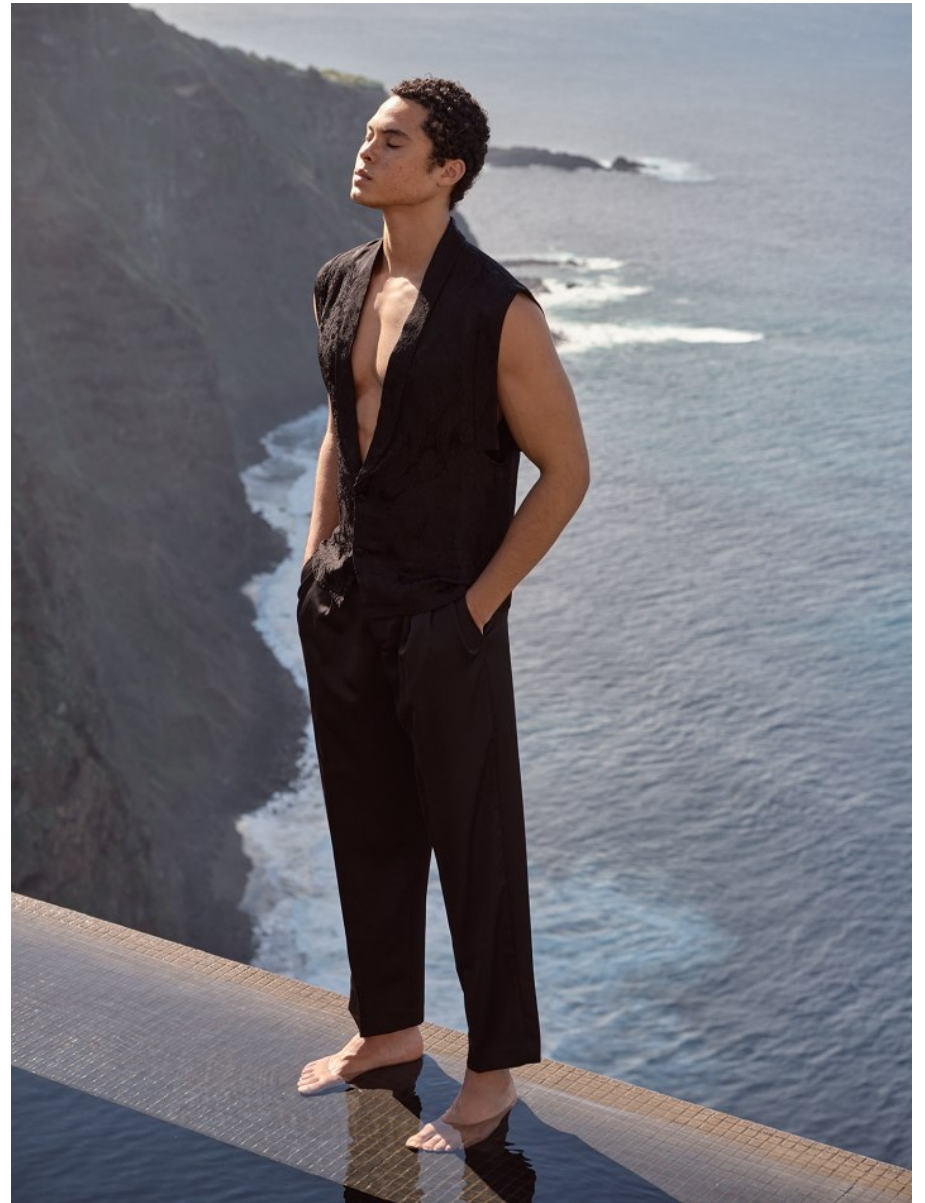

BOSS MODELS

CAPE TOWN

TIMOTHE DENAKPO

Height: 190cm Chest: 104cm Waist: 80cm Suit: 41 L Shoe: 10.5 UK Hair: Black Eyes: Brown