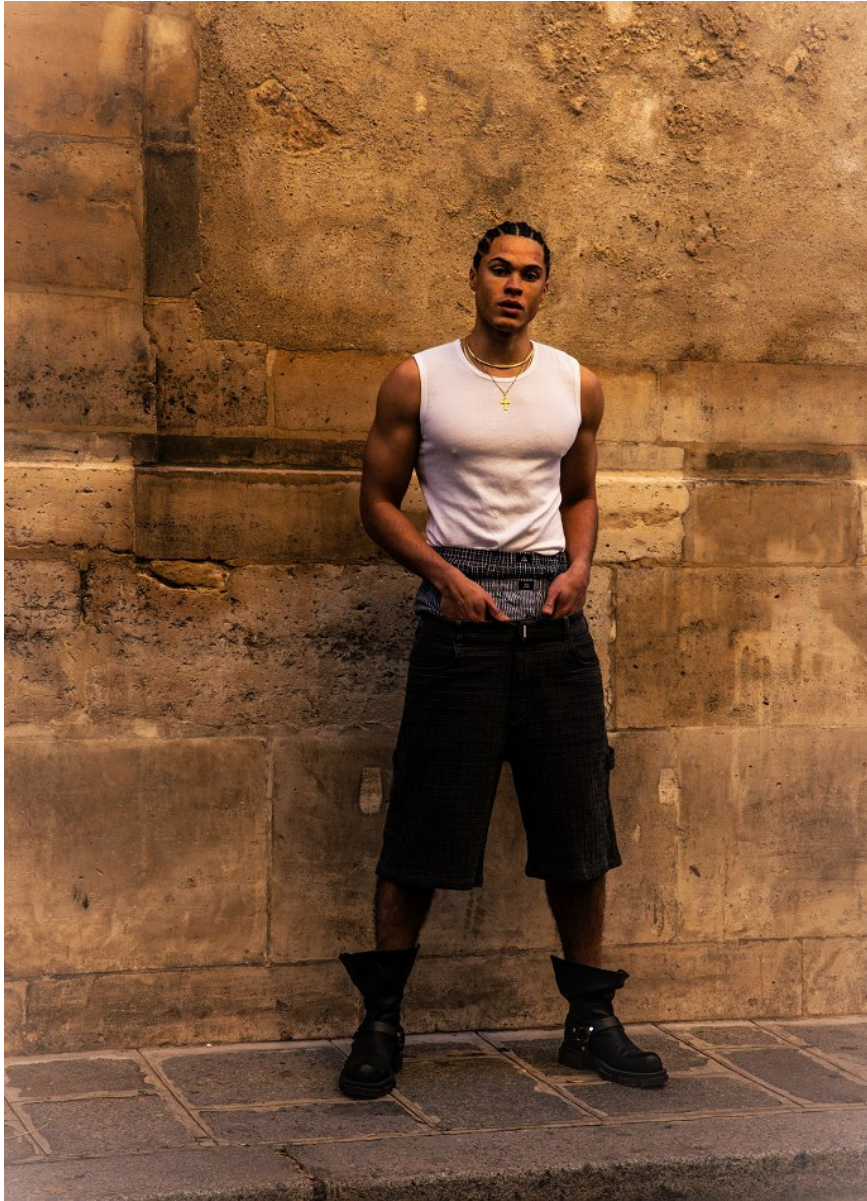

TIMOTHE DENAKPO

BOSS MODELS

CAPE TOWN

TIMOTHE DENAKPO

Height: 190cm Chest: 104cm Waist: 80cm Suit: 41 L Shoe: 10.5 UK Hair: Black Eyes: Brown