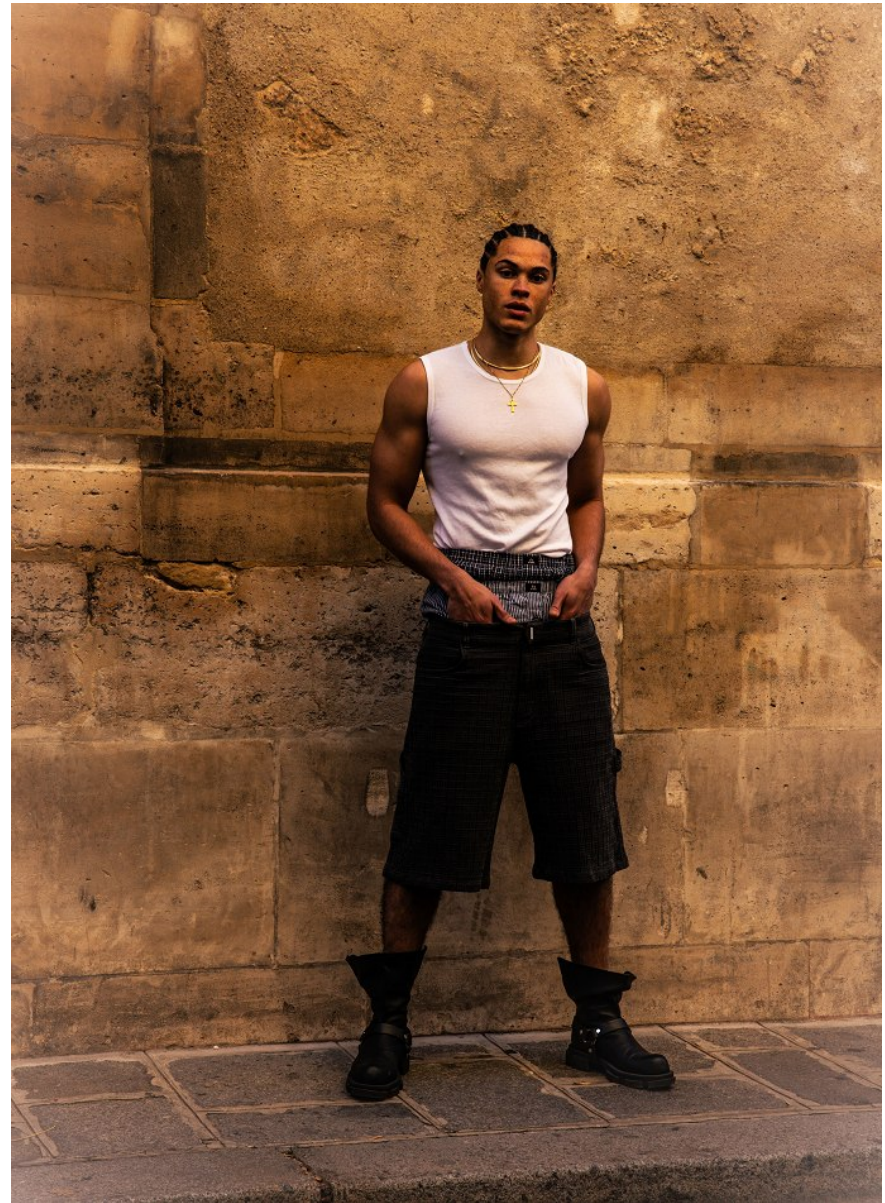

BOSS MODELS

CAPE TOWN

TIMOTHE DENAKPO

Height: 192cm Chest: 100cm Waist: 73cm Suit: 40 L Shoe: 10.5 UK Hair: Black Eyes: Brown