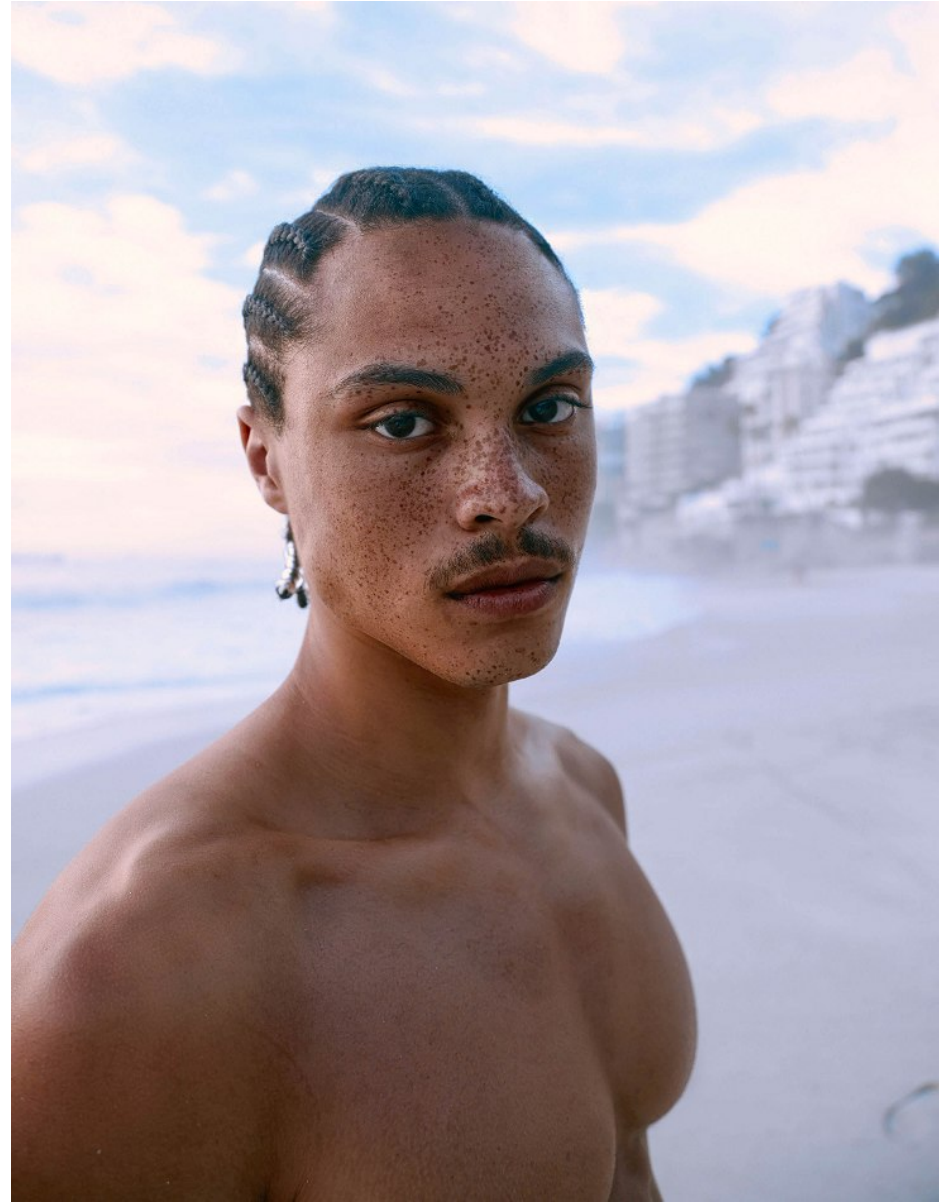

BOSS MODELS

CAPE TOWN

TIMOTHE DENAKPO

Height: 192cm Chest: 100cm Waist: 73cm Suit: 40 L Shoe: 10.5 UK Hair: Black Eyes: Brown

BOSS MODELS

CAPE TOWN

TIMOTHE DENAKPO

Height: 192cm Chest: 100cm Waist: 73cm Suit: 40 L Shoe: 10.5 UK Hair: Black Eyes: Brown