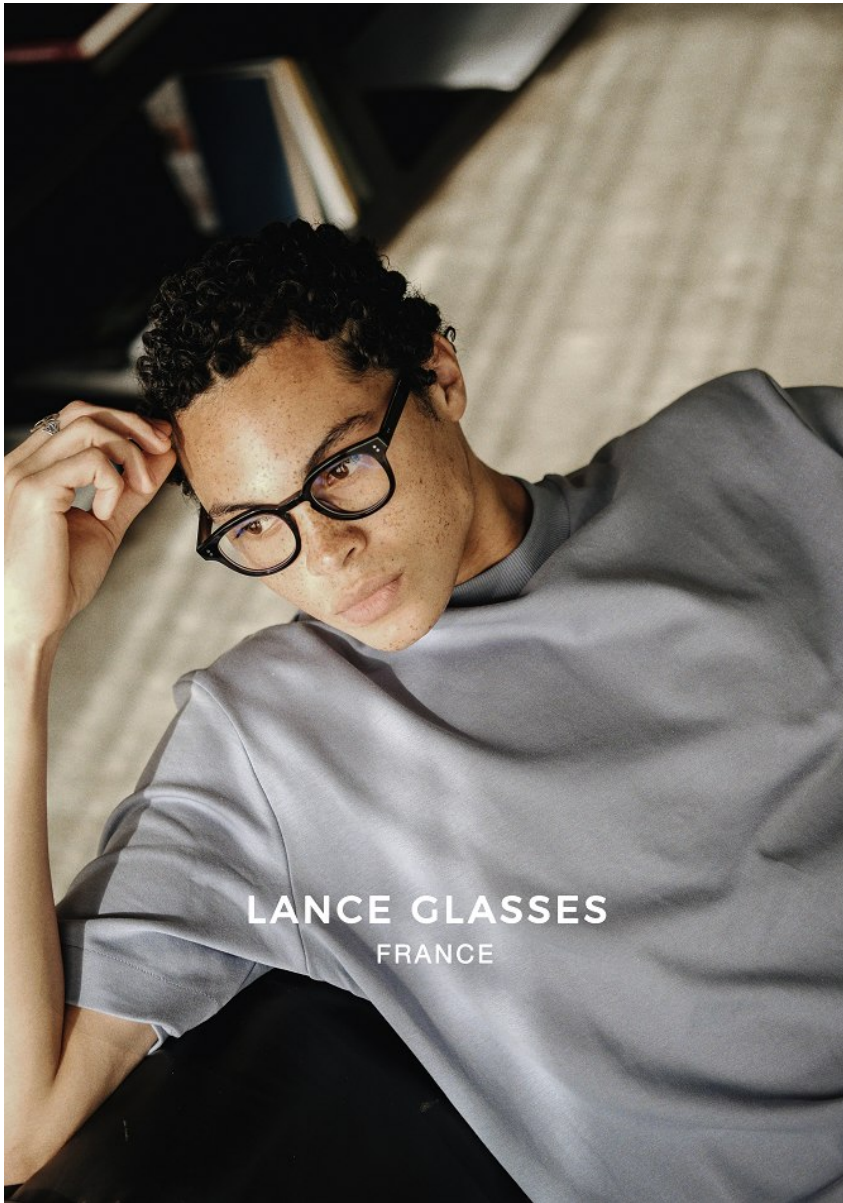

TIMOTHE DENAKPO

BOSS MODELS

CAPE TOWN

TIMOTHE DENAKPO

Height: 192cm Chest: 100cm Waist: 73cm Suit: 40 L Shoe: 10.5 UK Hair: Black Eyes: Brown