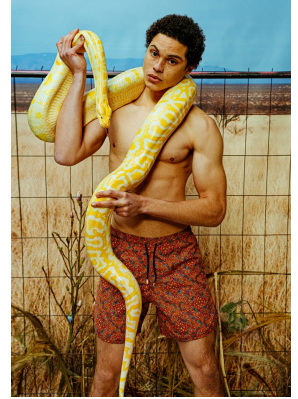

# BOSS MODELS

CAPE TOWN

## TIMOTHE DENAKPO

Height: 190cm Chest: 104cm Waist: 80cm Suit: 41 L Shoe: 10.5 UK Hair: Black Eyes: Brown