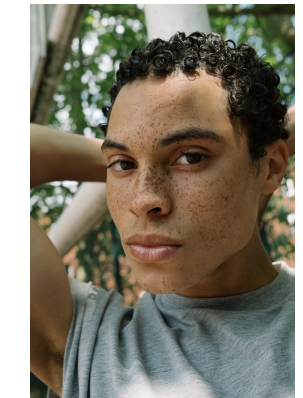

# BOSS MODELS

CAPE TOWN

## TIMOTHE DENAKPO

Height: 190cm Chest: 104cm Waist: 80cm Suit: 41 L Shoe: 10.5 UK Hair: Black Eyes: Brown