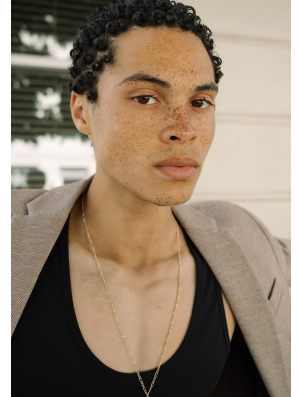

# BOSS MODELS

CAPE TOWN

## TIMOTHE DENAKPO

Height: 190cm Chest: 104cm Waist: 80cm Suit: 41 L Shoe: 10.5 UK Hair: Black Eyes: Brown