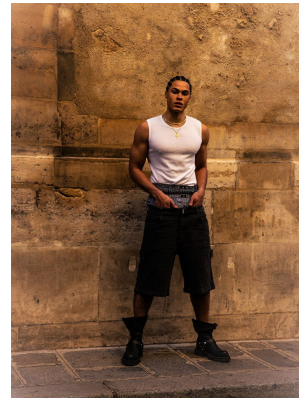

# BOSS MODELS

CAPE TOWN

## TIMOTHE DENAKPO

Height: 190cm Chest: 104cm Waist: 80cm Suit: 41 L Shoe: 10.5 UK Hair: Black Eyes: Brown