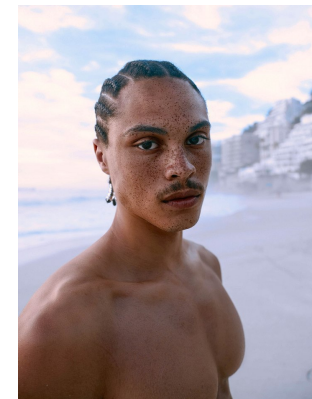

BOSS MODELS

CAPE TOWN

TIMOTHE DENAKPO

Height: 192cm Chest: 100cm Waist: 73cm Suit: 40 L Shoe: 10.5 UK Hair: Black Eyes: Brown

BOSS MODELS

CAPE TOWN

TIMOTHE DENAKPO

Height: 192cm Chest: 100cm Waist: 73cm Suit: 40 L Shoe: 10.5 UK Hair: Black Eyes: Brown