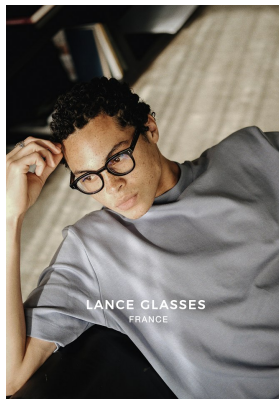

BOSS MODELS

CAPE TOWN

TIMOTHE DENAKPO

Height: 192cm Chest: 100cm Waist: 73cm Suit: 40 L Shoe: 10.5 UK Hair: Black Eyes: Brown

BOSS MODELS

CAPE TOWN

TIMOTHE DENAKPO

Height: 192cm Chest: 100cm Waist: 73cm Suit: 40 L Shoe: 10.5 UK Hair: Black Eyes: Brown