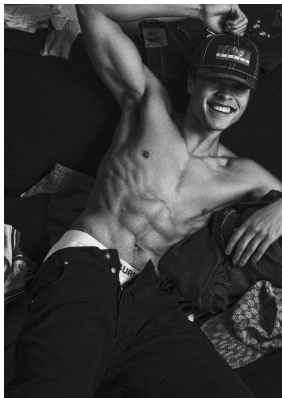

# BOSS MODELS

CAPE TOWN

## TIMOTHE DENAKPO

Height: 190cm Chest: 104cm Waist: 80cm Suit: 41 L Shoe: 10.5 UK Hair: Black Eyes: Brown