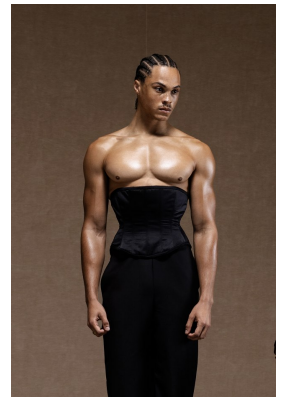

BOSS MODELS

CAPE TOWN

TIMOTHE DENAKPO

Height: 192cm Chest: 100cm Waist: 73cm Suit: 40 L Shoe: 10.5 UK Hair: Black Eyes: Brown

BOSS MODELS

CAPE TOWN

TIMOTHE DENAKPO

Height: 192cm Chest: 100cm Waist: 73cm Suit: 40 L Shoe: 10.5 UK Hair: Black Eyes: Brown