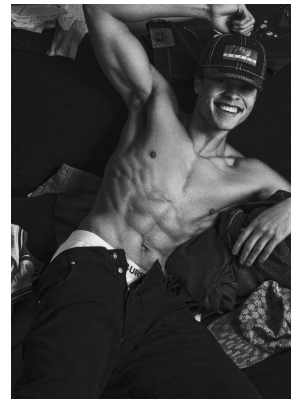

BOSS MODELS

CAPE TOWN

TIMOTHE DENAKPO

Height: 192cm Chest: 100cm Waist: 73cm Suit: 40 L Shoe: 10.5 UK Hair: Black Eyes: Brown

BOSS MODELS

CAPE TOWN

TIMOTHE DENAKPO

Height: 192cm Chest: 100cm Waist: 73cm Suit: 40 L Shoe: 10.5 UK Hair: Black Eyes: Brown