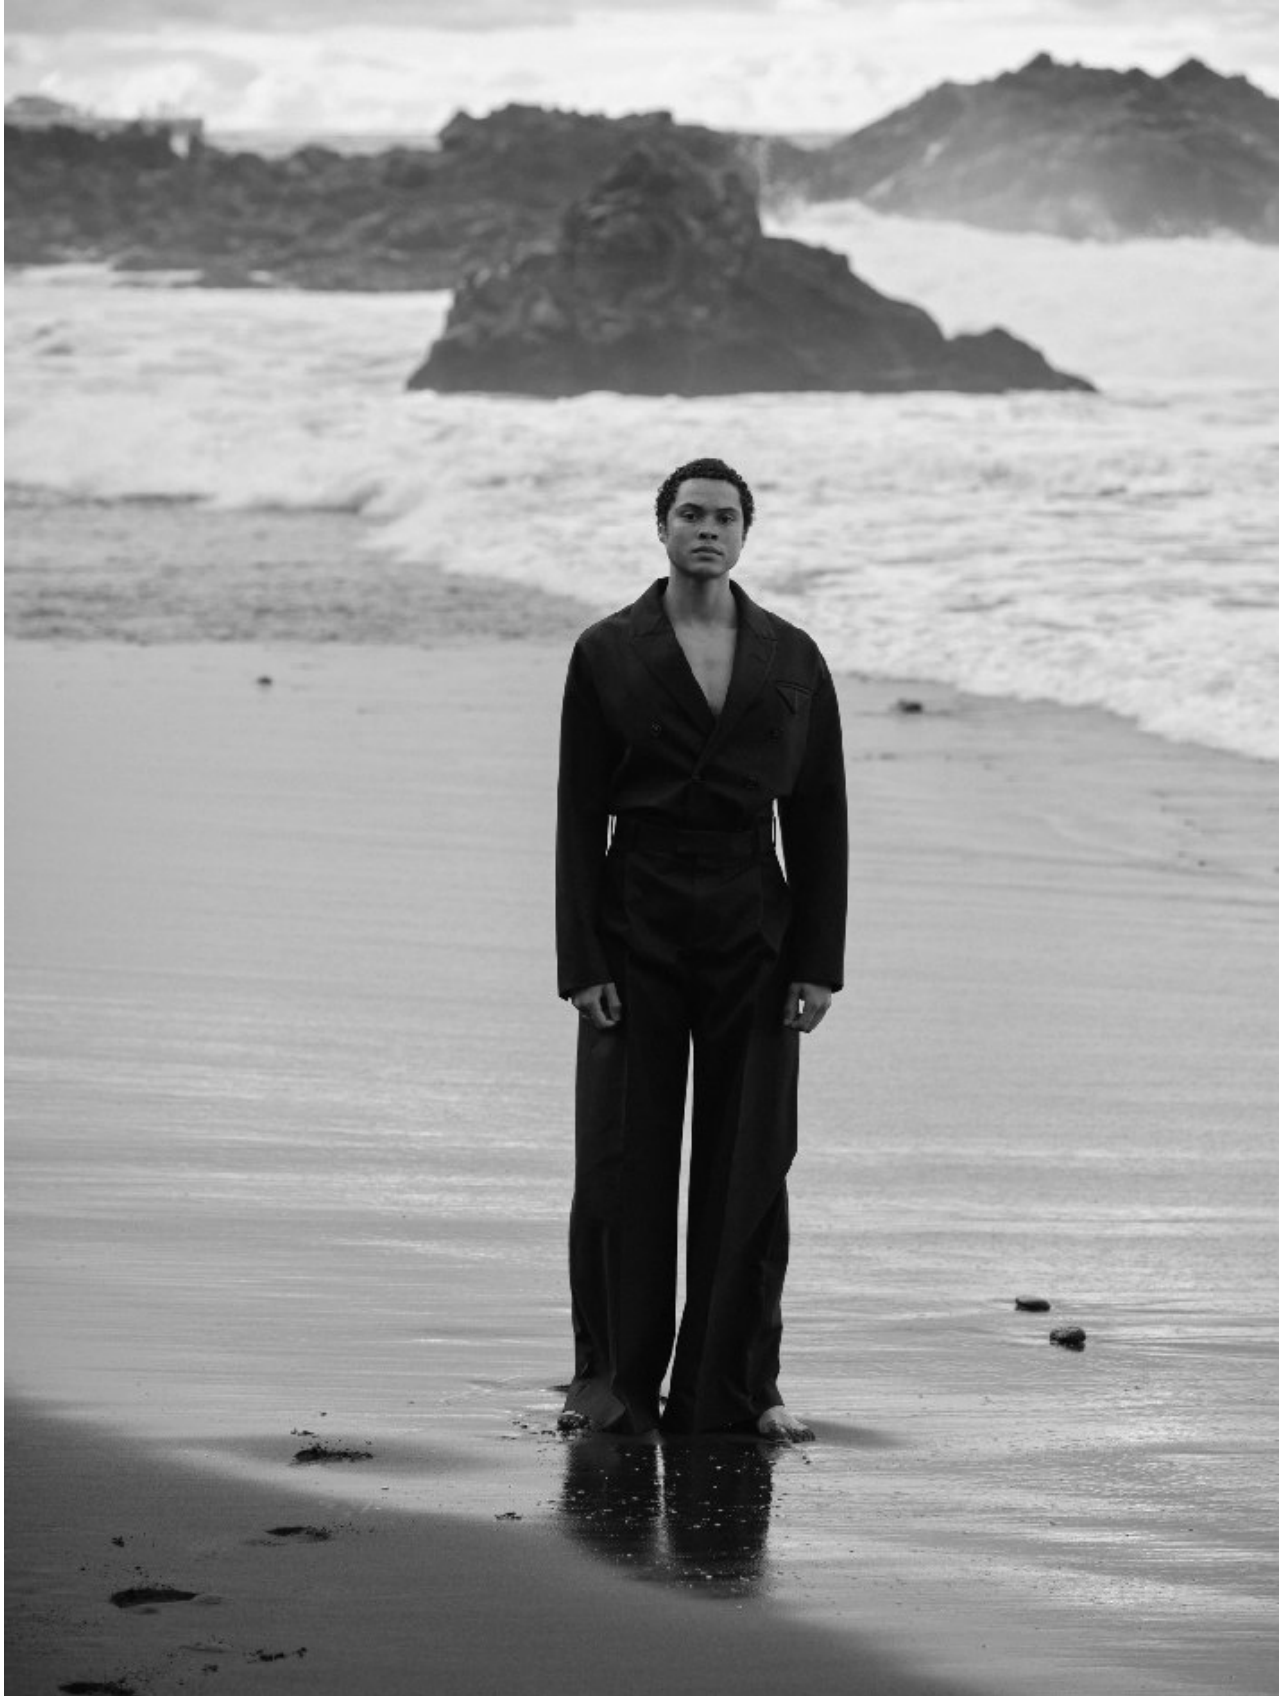

TIMOTHE DENAKPO

BOSS MODELS

CAPE TOWN

Height: 190cm Chest: 104cm Waist: 80cm Suit: 41 L Shoe: 10.5 UK Hair: Black Eyes: Brown