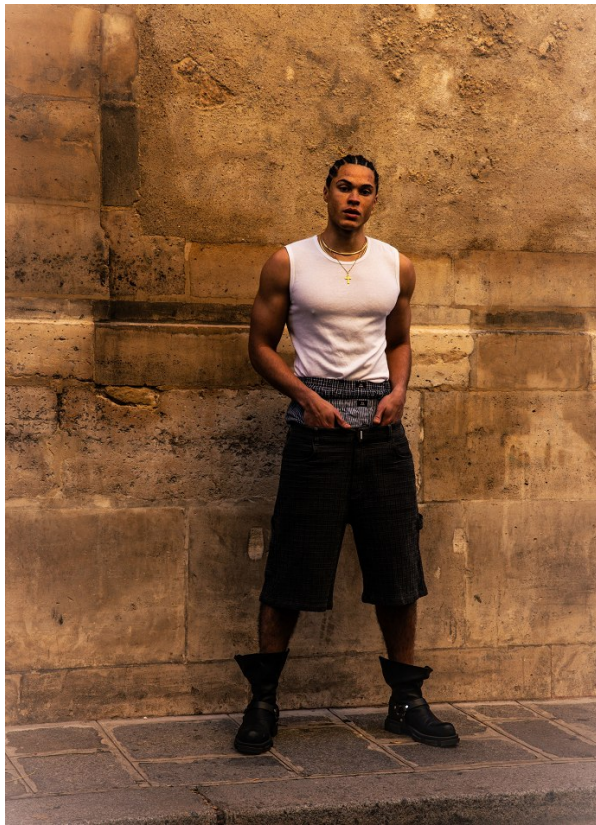

BOSS MODELS

CAPE TOWN

TIMOTHE DENAKPO

Height: 190cm Chest: 104cm Waist: 80cm Suit: 41 L Shoe: 10.5 UK Hair: Black Eyes: Brown

BOSS MODELS

CAPE TOWN

TIMOTHE DENAKPO

Height: 190cm Chest: 104cm Waist: 80cm Suit: 41 L Shoe: 10.5 UK Hair: Black Eyes: Brown