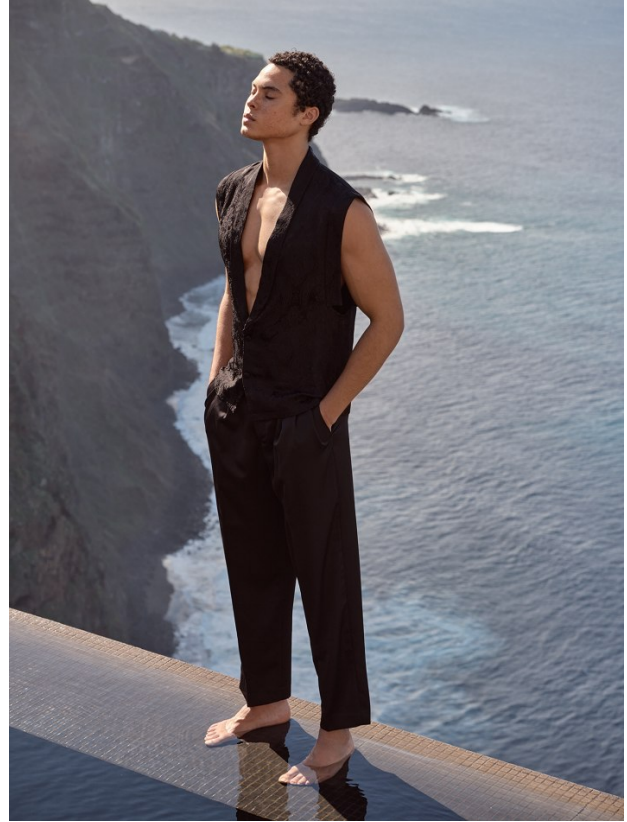

BOSS MODELS

CAPE TOWN

TIMOTHE DENAKPO

Height: 190cm Chest: 104cm Waist: 80cm Suit: 41 L Shoe: 10.5 UK Hair: Black Eyes: Brown

BOSS MODELS

CAPE TOWN

TIMOTHE DENAKPO

Height: 190cm Chest: 104cm Waist: 80cm Suit: 41 L Shoe: 10.5 UK Hair: Black Eyes: Brown