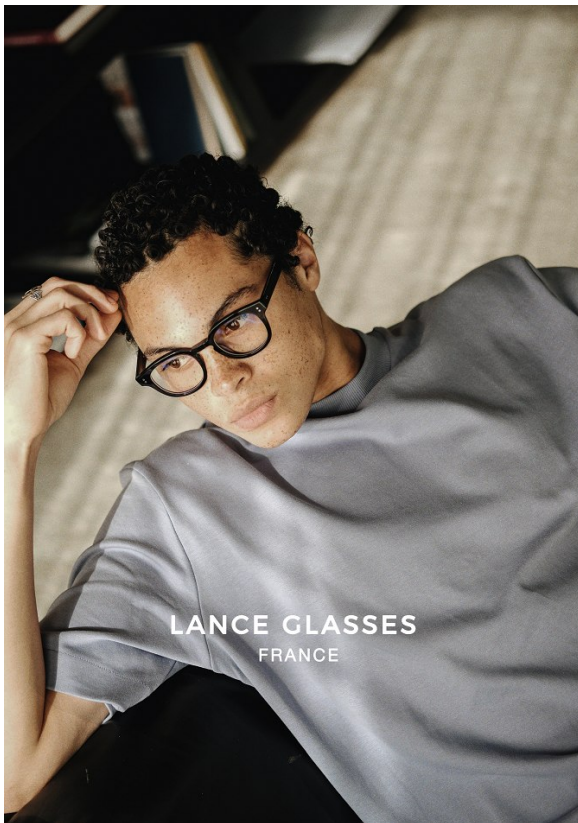

BOSS MODELS

CAPE TOWN

LANCE GLASSES
FRANCE