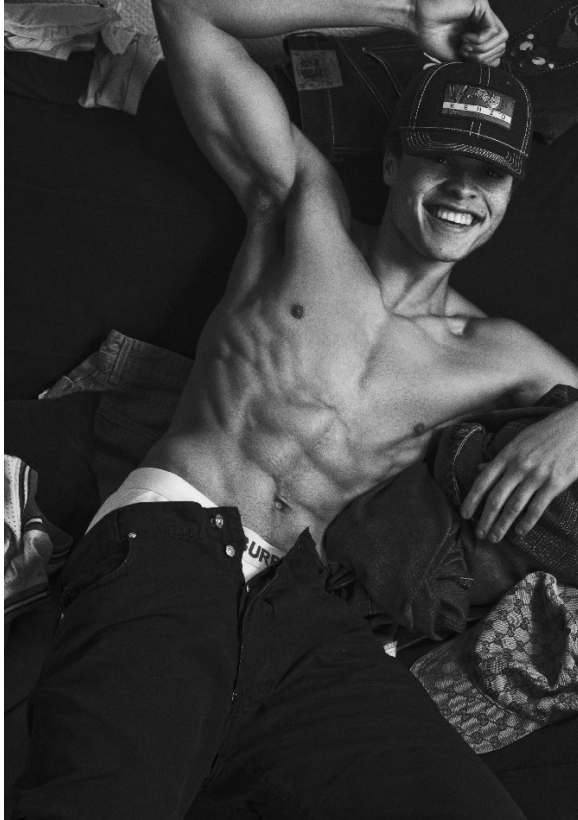

BOSS MODELS

CAPE TOWN

LANCE GLASSES
FRANCE