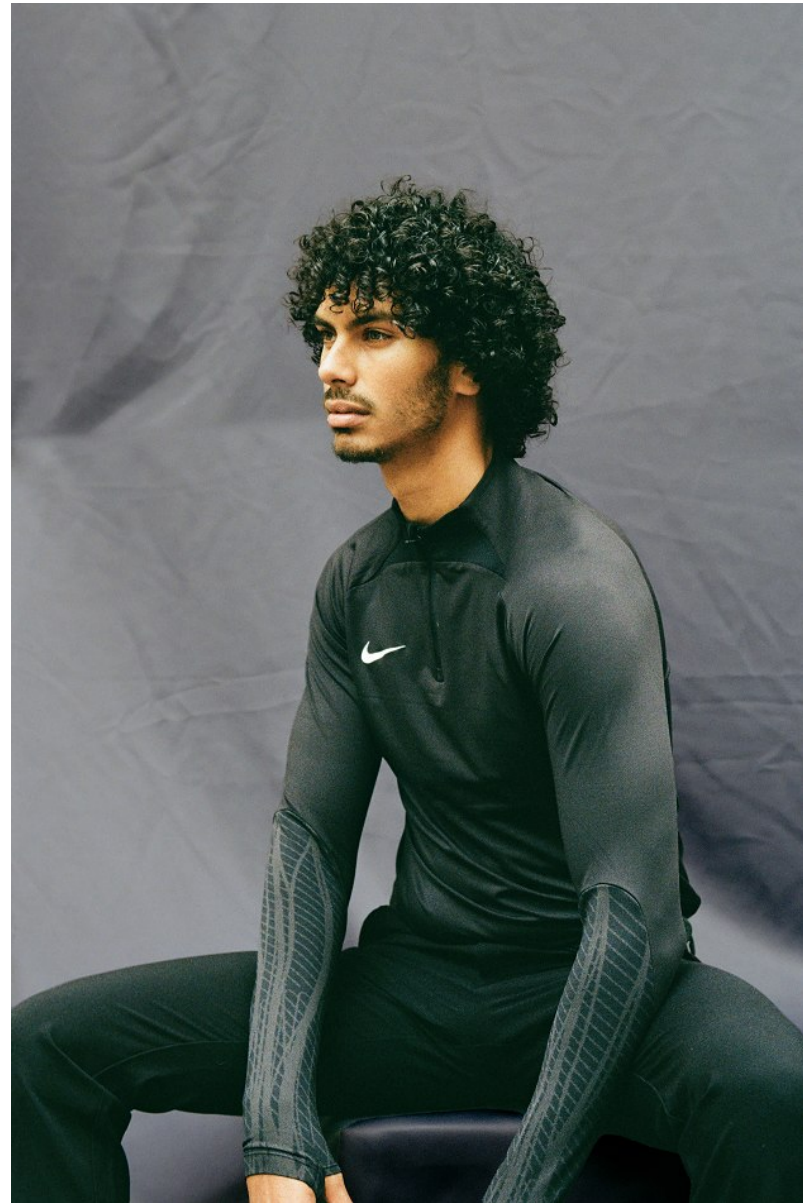

BOSS MODELS

CAPE TOWN

MOE ALLAM

Height: 188cm Chest: 94cm Waist: 76cm Suit: 38 R Shoe: 10 UK Hair: Black Eyes: Green