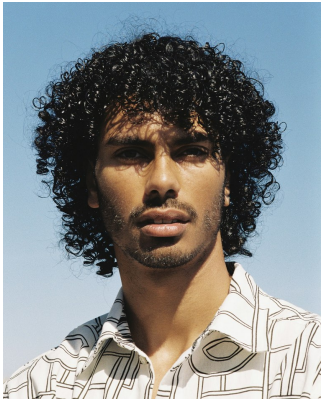

BOSS MODELS

CAPE TOWN

MOE ALLAM

Height: 188cm Chest: 94cm Waist: 76cm Suit: 38 R Shoe: 10 UK Hair: Black Eyes: Green

BOSS MODELS

CAPE TOWN

MOE ALLAM

Height: 188cm Chest: 94cm Waist: 76cm Suit: 38 R Shoe: 10 UK Hair: Black Eyes: Green