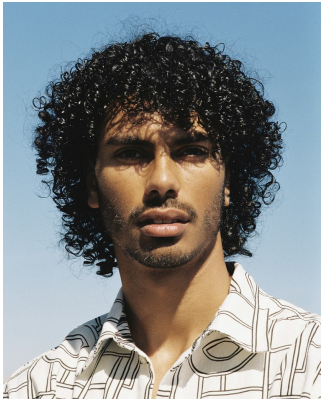

BOSS MODELS

CAPE TOWN

MOE ALLAM

Height: 188cm Chest: 94cm Waist: 76cm Suit: 38 R Shoe: 10 UK Hair: Black Eyes: Green

BOSS MODELS

CAPE TOWN

MOE ALLAM

Height: 188cm Chest: 94cm Waist: 76cm Suit: 38 R Shoe: 10 UK Hair: Black Eyes: Green