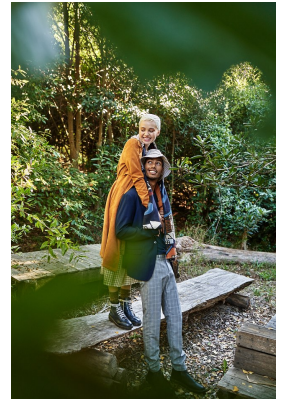

# BOSS MODELS

CAPE TOWN

## MOE ALLAM

Height: 188cm Chest: 95cm Waist: 77cm Suit: 38 R Shoe: 10 UK Hair: Black Eyes: Green