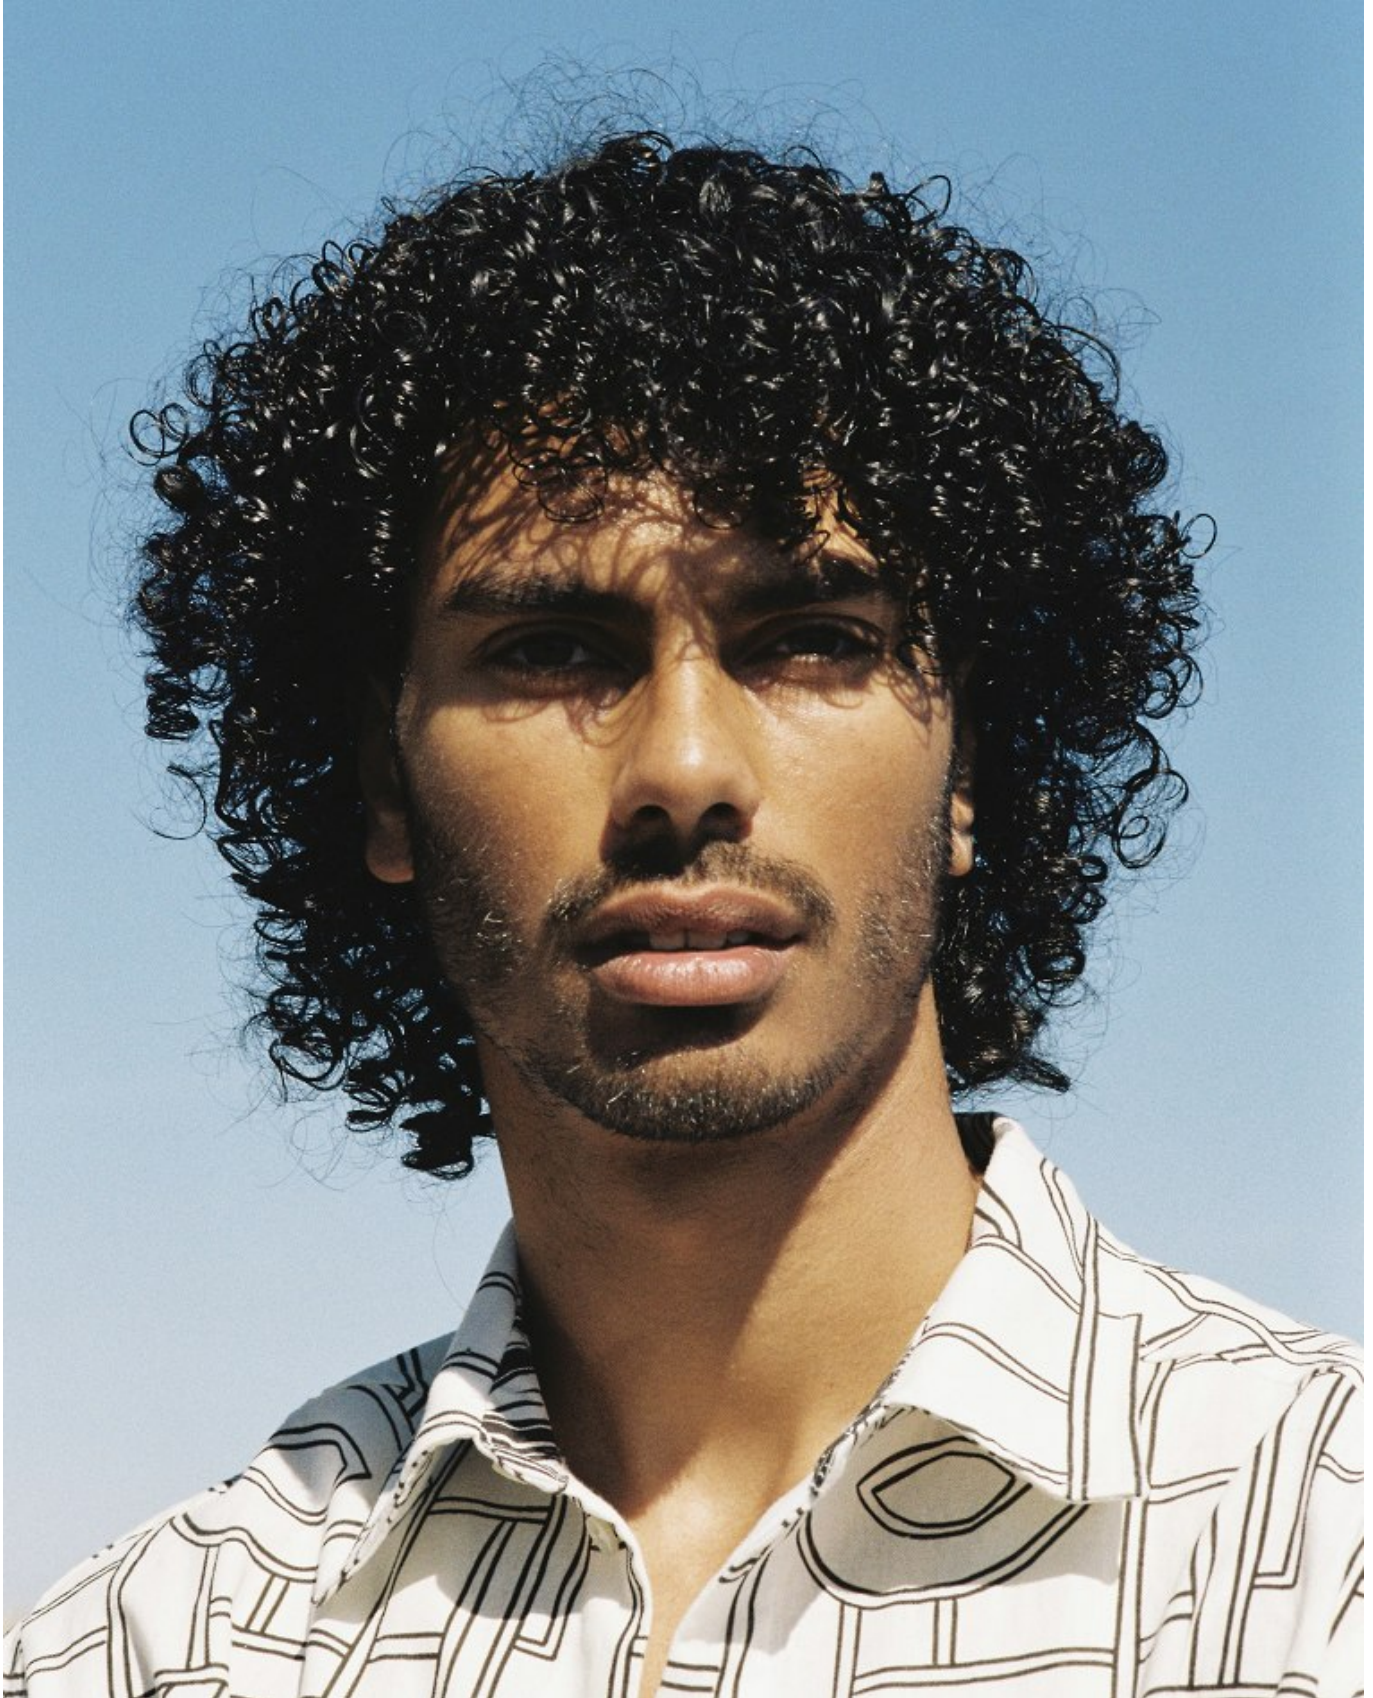

# BOSS MODELS

CAPE TOWN

MOE ALLAM

Height: 188cm Chest: 94cm Waist: 76cm Suit: 38 R Shoe: 10 UK Hair: Black Eyes: Green