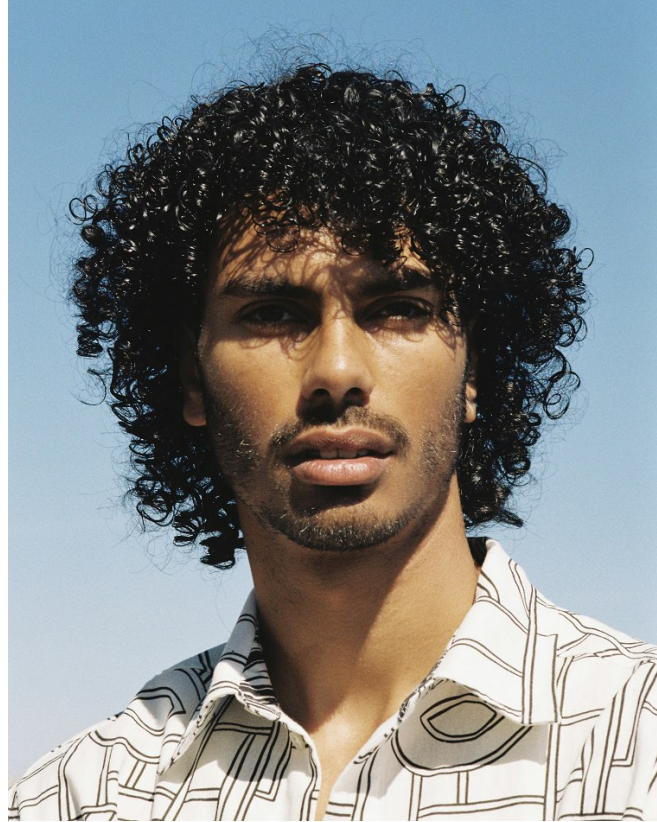

# BOSS MODELS

CAPE TOWN

MOE ALLAM

Height: 188cm Chest: 94cm Waist: 76cm Suit: 38 R Shoe: 10 UK Hair: Black Eyes: Green