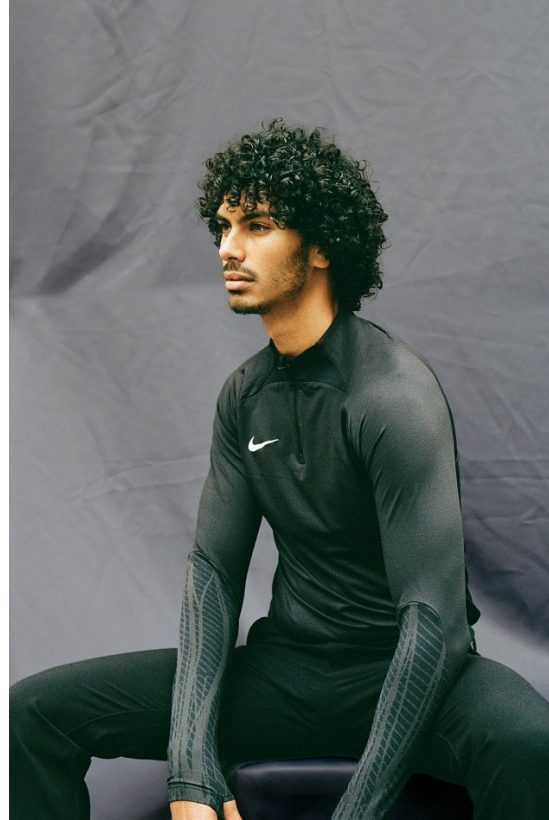

BOSS MODELS

CAPE TOWN

MOE ALLAM

Height: 188cm Chest: 94cm Waist: 76cm Suit: 38 R Shoe: 10 UK Hair: Black Eyes: Green

BOSS MODELS

CAPE TOWN

MOE ALLAM

Height: 188cm Chest: 94cm Waist: 76cm Suit: 38 R Shoe: 10 UK Hair: Black Eyes: Green