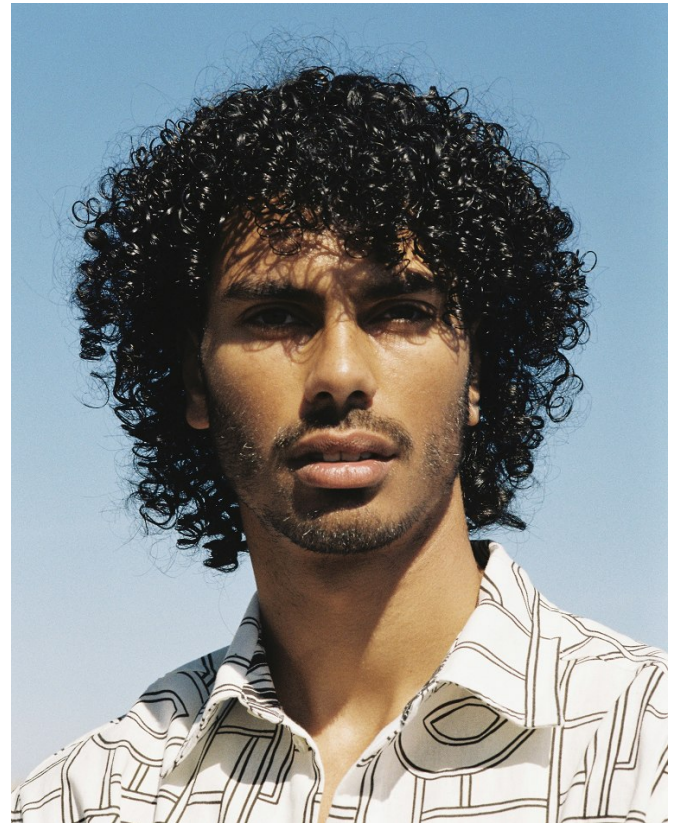

BOSS MODELS

CAPE TOWN

MOE ALLAM

Height: 188cm Chest: 94cm Waist: 76cm Suit: 38 R Shoe: 10 UK Hair: Black Eyes: Green

BOSS MODELS

CAPE TOWN

MOE ALLAM

Height: 188cm Chest: 94cm Waist: 76cm Suit: 38 R Shoe: 10 UK Hair: Black Eyes: Green