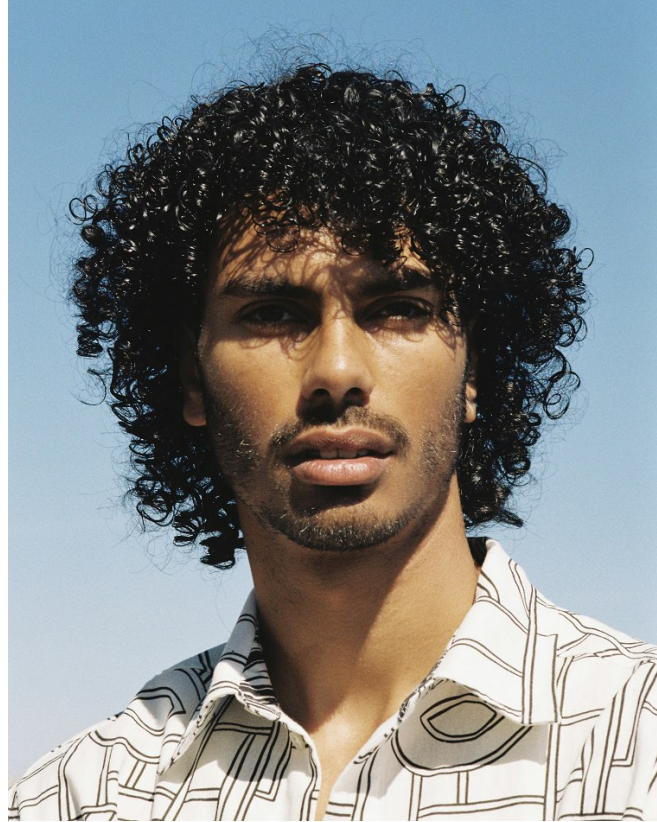

BOSS MODELS

CAPE TOWN

MOE ALLAM

Height: 188cm Chest: 94cm Waist: 76cm Suit: 38 R Shoe: 10 UK Hair: Black Eyes: Green

BOSS MODELS

CAPE TOWN

MOE ALLAM

Height: 188cm Chest: 94cm Waist: 76cm Suit: 38 R Shoe: 10 UK Hair: Black Eyes: Green