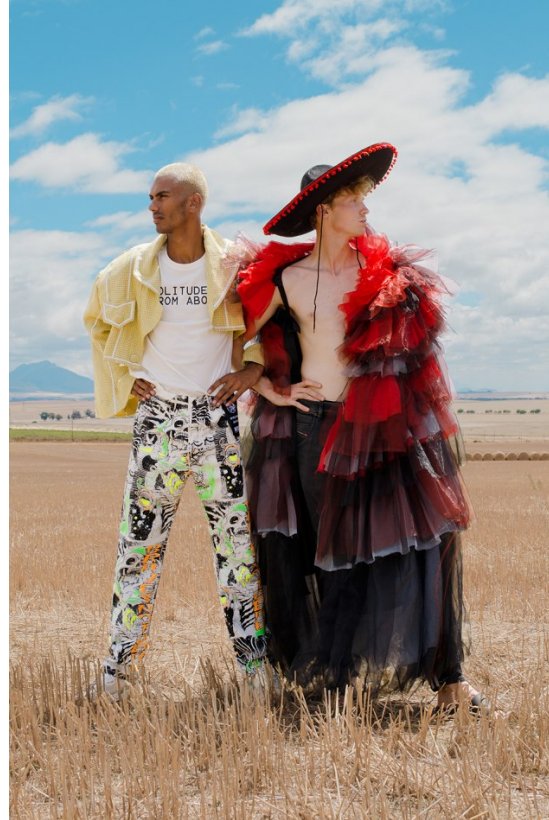

BOSS MODELS

CAPE TOWN

MOE ALLAM

Height: 188cm Chest: 94cm Waist: 76cm Suit: 38 R Shoe: 10 UK Hair: Black Eyes: Green