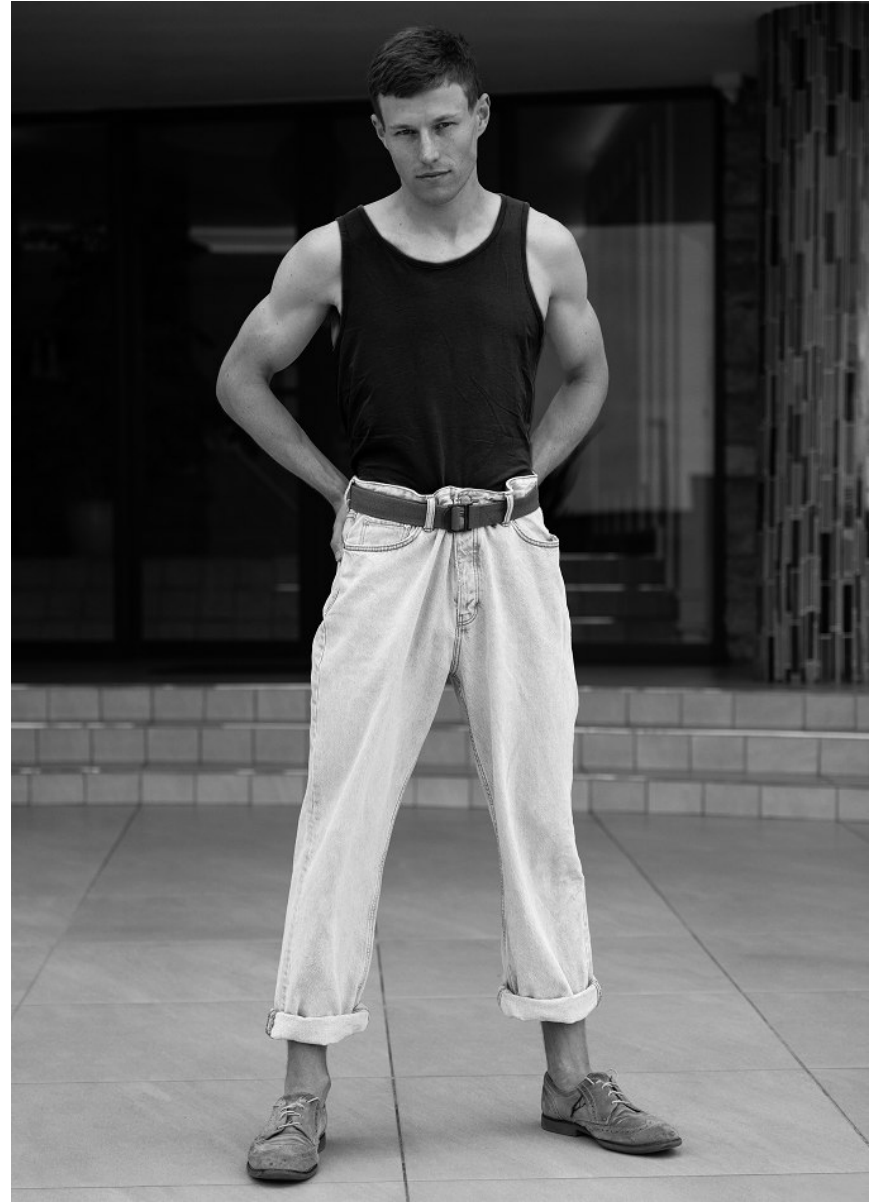

BOSS MODELS

CAPE TOWN

SIMON STEVEN

Height: 190cm Chest: 102cm Waist: 75cm Suit: 40 L Shoe: 11 UK Hair: Light Brown Eyes: Blue

BOSS MODELS

CAPE TOWN

SIMON STEVEN

Height: 190cm Chest: 102cm Waist: 75cm Suit: 40 L Shoe: 11 UK Hair: Light Brown Eyes: Blue