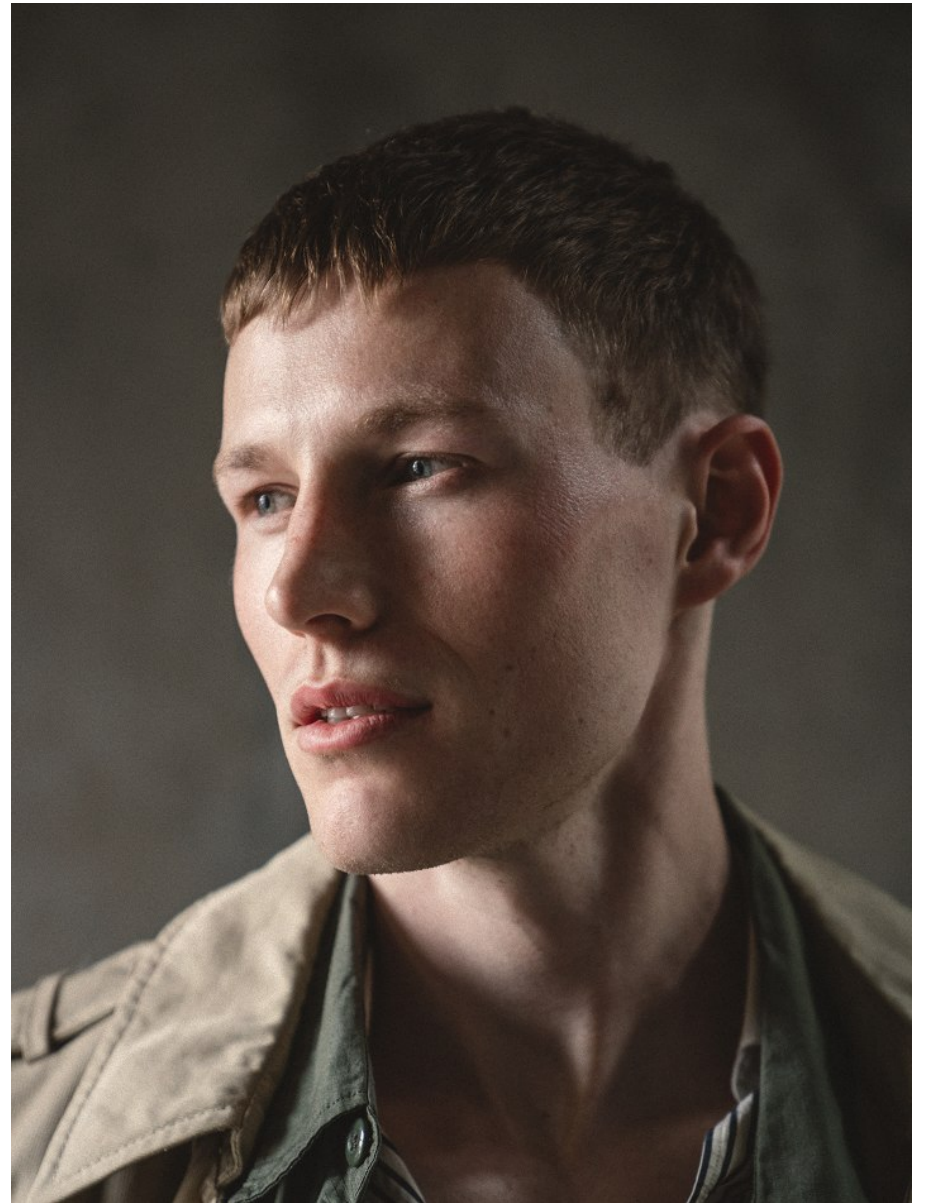

BOSS MODELS

CAPE TOWN

SIMON STEVEN

Height: 190cm Chest: 102cm Waist: 75cm Suit: 40 L Shoe: 11 UK Hair: Light Brown Eyes: Blue