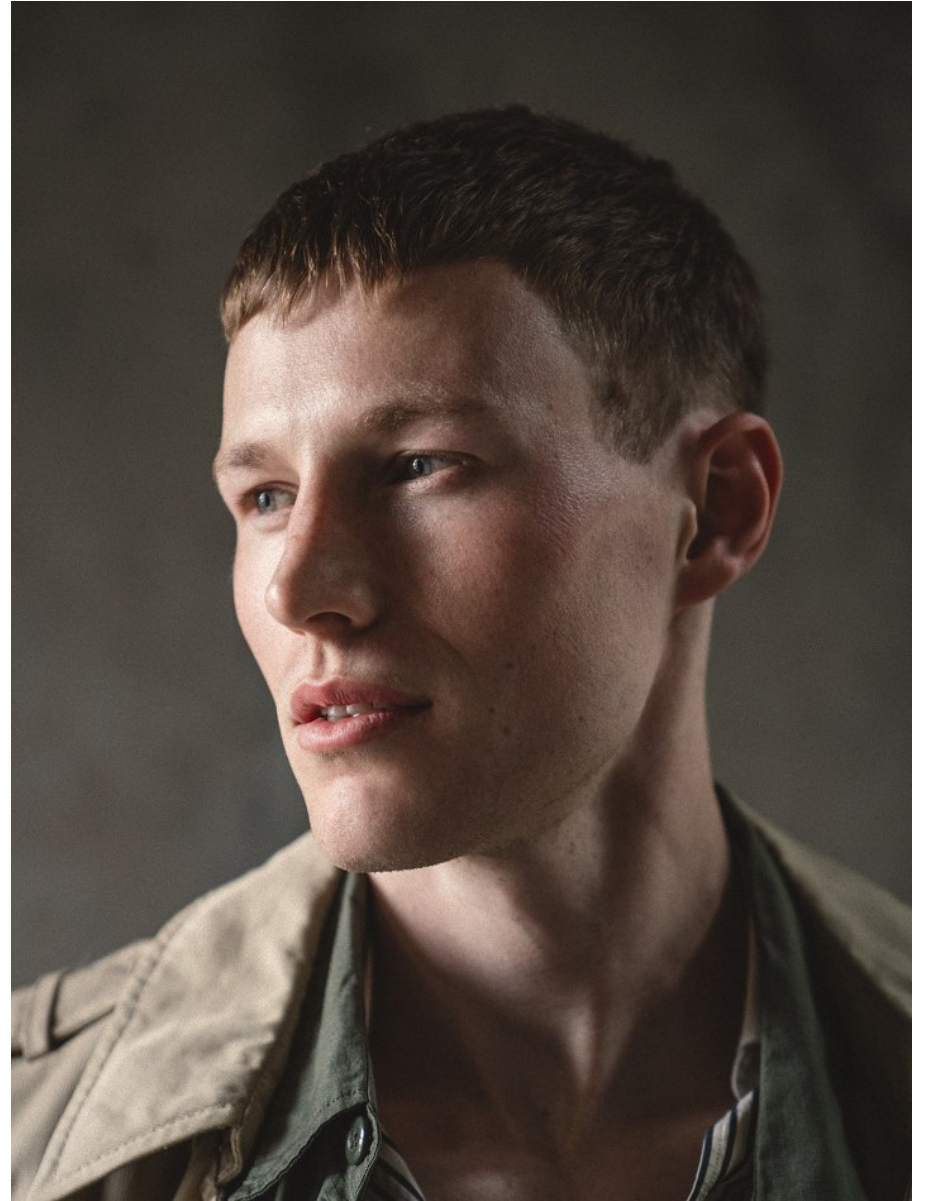

BOSS MODELS

CAPE TOWN

SIMON STEVEN

Height: 190cm Chest: 102cm Waist: 75cm Suit: L Shoe: 11 UK Hair: Light Brown Eyes: Blue