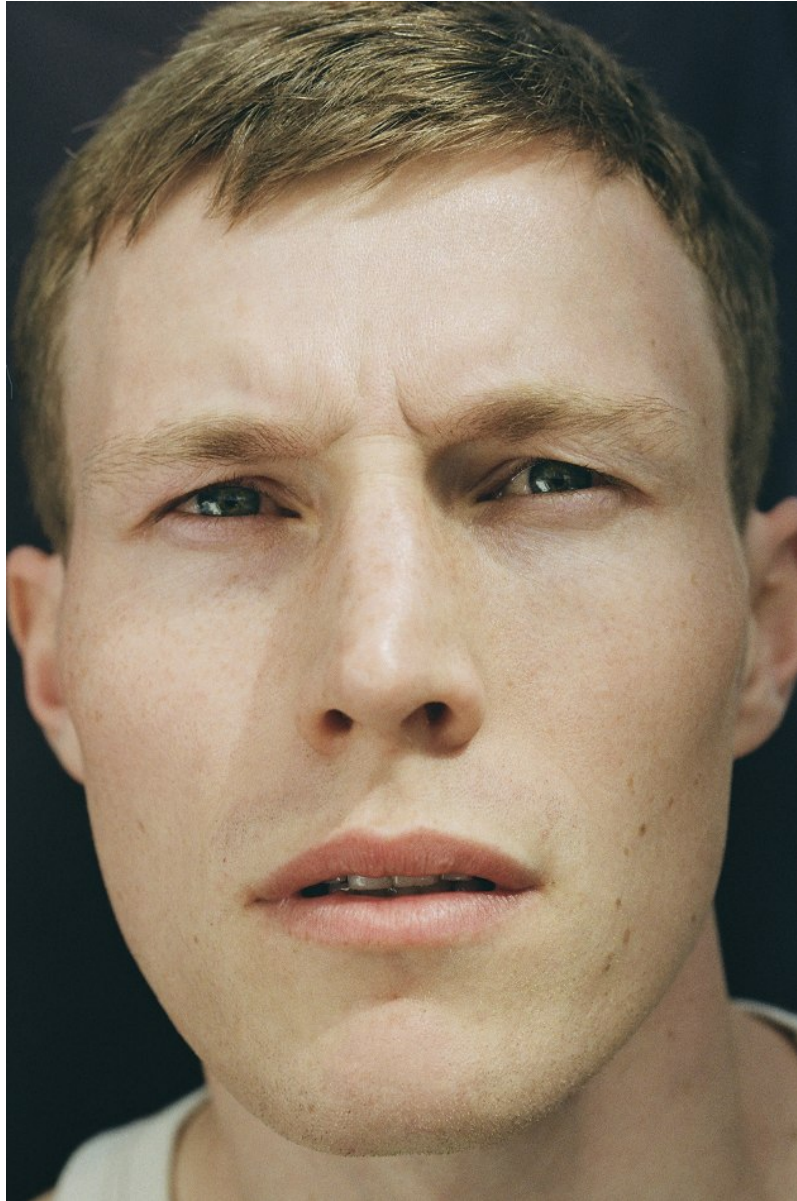

BOSS MODELS

CAPE TOWN

SIMON STEVEN

Height: 190cm Chest: 102cm Waist: 75cm Suit: 40 L Shoe: 11 UK Hair: Light Brown Eyes: Blue

BOSS MODELS

CAPE TOWN

SIMON STEVEN

Height: 190cm Chest: 102cm Waist: 75cm Suit: 40 L Shoe: 11 UK Hair: Light Brown Eyes: Blue