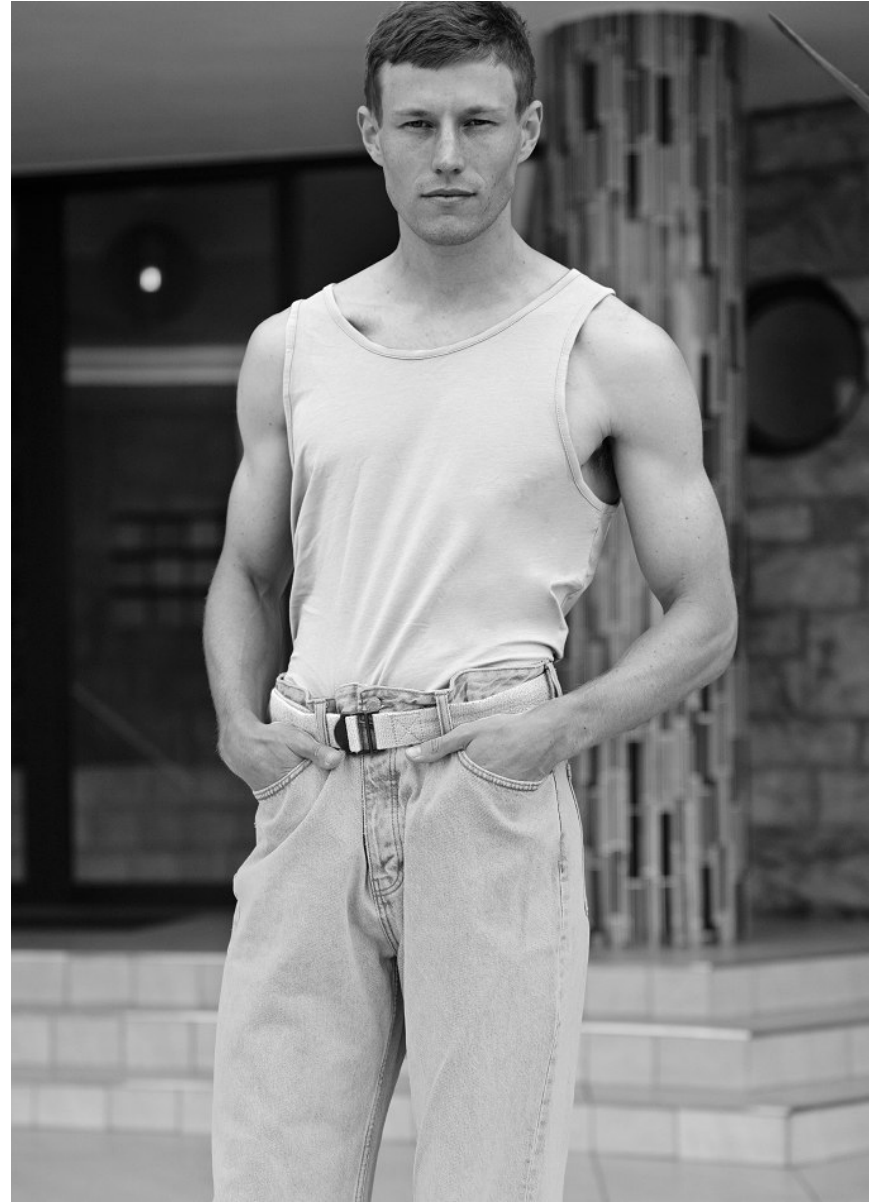

BOSS MODELS

CAPE TOWN

SIMON STEVEN

Height: 190cm Chest: 102cm Waist: 75cm Suit: 40 L Shoe: 11 UK Hair: Light Brown Eyes: Blue

BOSS MODELS

CAPE TOWN

SIMON STEVEN

Height: 190cm Chest: 102cm Waist: 75cm Suit: 40 L Shoe: 11 UK Hair: Light Brown Eyes: Blue