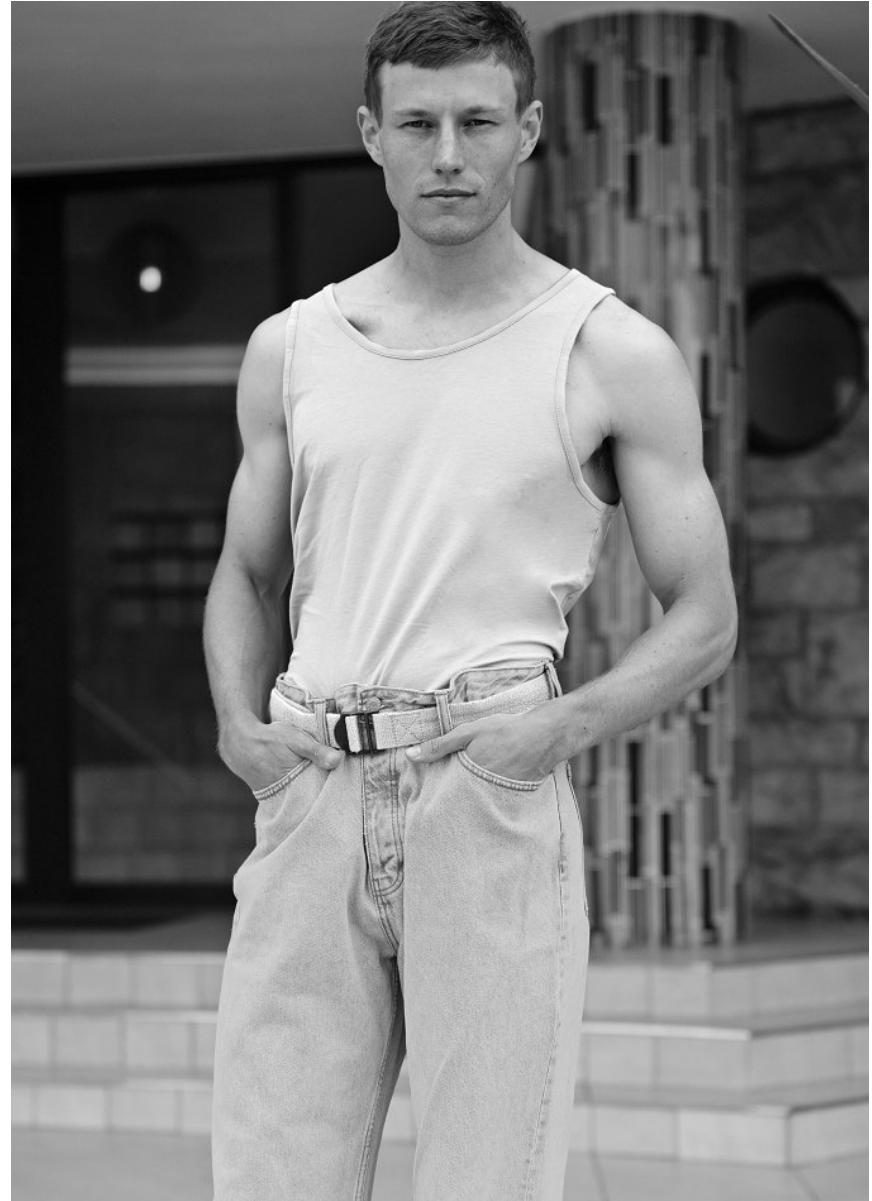

BOSS MODELS

CAPE TOWN

SIMON STEVEN

Height: 190cm Chest: 102cm Waist: 75cm Suit: 40 L Shoe: 11 UK Hair: Light Brown Eyes: Blue

BOSS MODELS

CAPE TOWN

SIMON STEVEN

Height: 190cm Chest: 102cm Waist: 75cm Suit: 40 L Shoe: 11 UK Hair: Light Brown Eyes: Blue