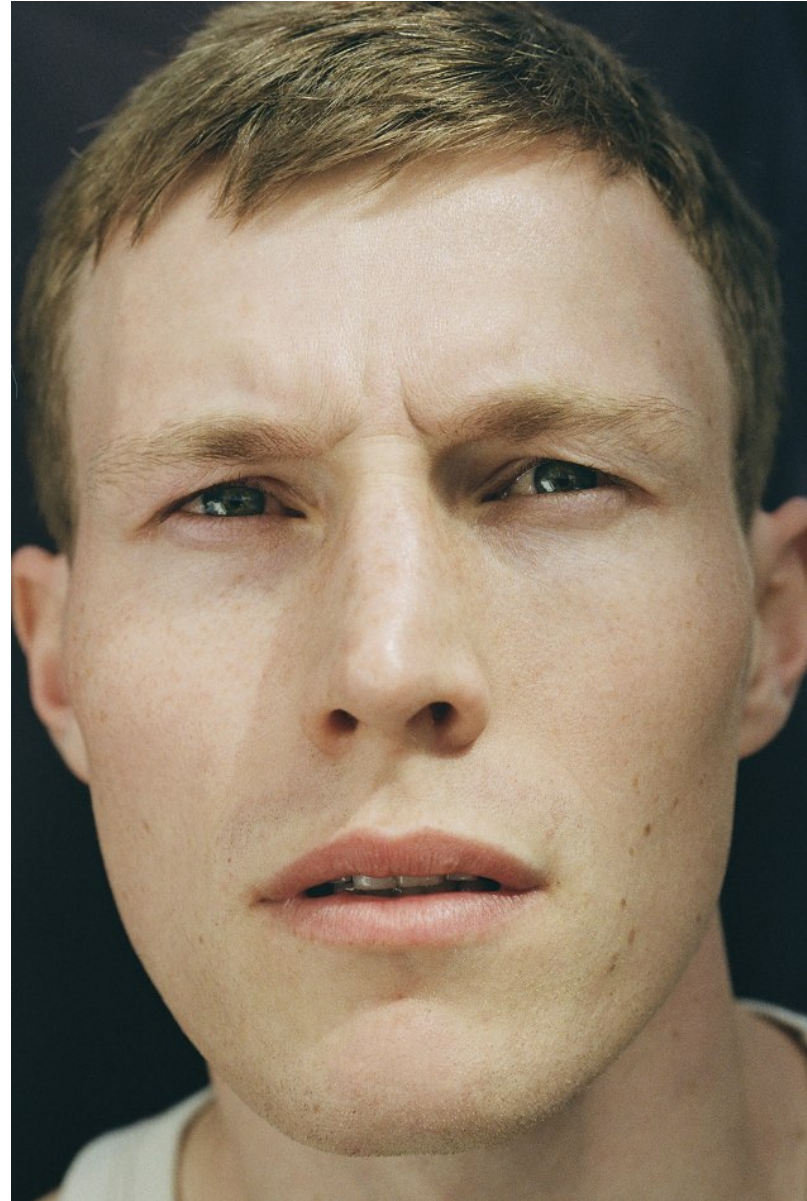

BOSS MODELS

CAPE TOWN

SIMON STEVEN

Height: 190cm Chest: 102cm Waist: 75cm Suit: L Shoe: 11 UK Hair: Light Brown Eyes: Blue