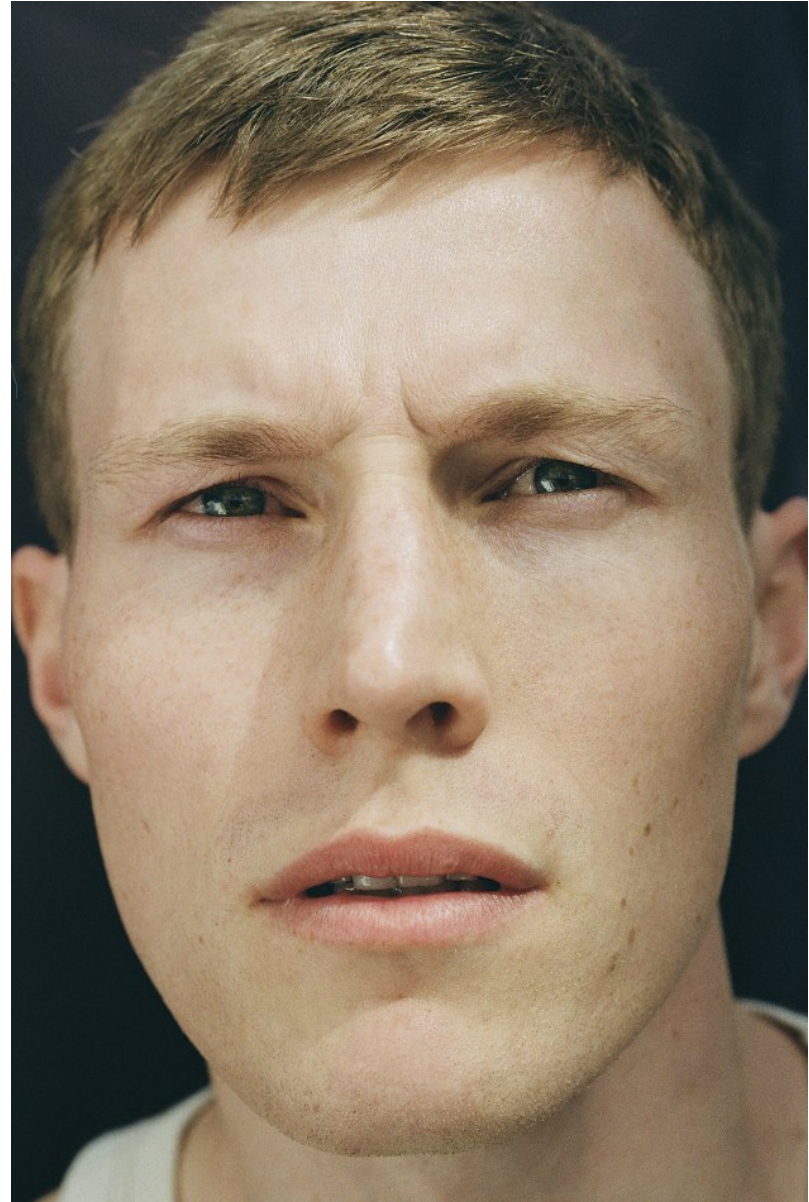

BOSS MODELS

CAPE TOWN

SIMON STEVEN

Height: 190cm Chest: 102cm Waist: 75cm Suit: 40 L Shoe: 11 UK Hair: Light Brown Eyes: Blue