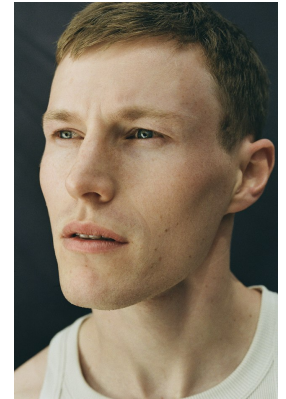

# BOSS MODELS

CAPE TOWN

## SIMON STEVEN

Height: 190cm Chest: 102cm Waist: 75cm Suit: 40 L Shoe: 11 UK Hair: Light Brown Eyes: Blue