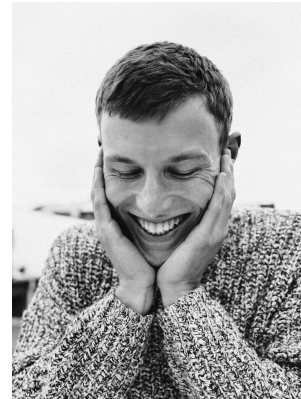

BOSS MODELS

CAPE TOWN

SIMON STEVEN

Height: 190cm Chest: 102cm Waist: 75cm Suit: L Shoe: 11 UK Hair: Light Brown Eyes: Blue

BOSS MODELS

CAPE TOWN

SIMON STEVEN

Height: 190cm Chest: 102cm Waist: 75cm Suit: L Shoe: 11 UK Hair: Light Brown Eyes: Blue