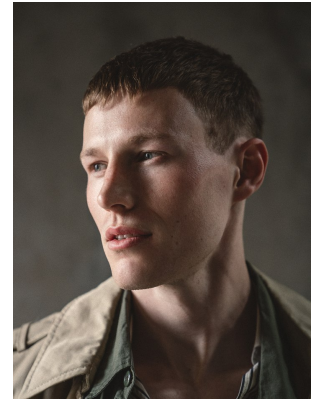

BOSS MODELS

CAPE TOWN

SIMON STEVEN

Height: 190cm Chest: 102cm Waist: 75cm Suit: 40 L Shoe: 11 UK Hair: Light Brown Eyes: Blue

BOSS MODELS

CAPE TOWN

SIMON STEVEN

Height: 190cm Chest: 102cm Waist: 75cm Suit: 40 L Shoe: 11 UK Hair: Light Brown Eyes: Blue