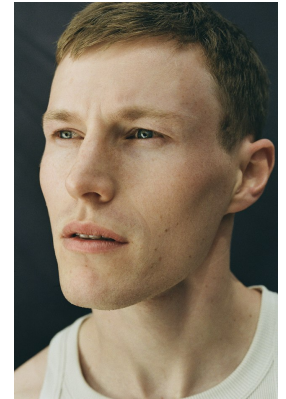

BOSS MODELS

CAPE TOWN

SIMON STEVEN

Height: 190cm Chest: 102cm Waist: 75cm Suit: L Shoe: 11 UK Hair: Light Brown Eyes: Blue

BOSS MODELS

CAPE TOWN

SIMON STEVEN

Height: 190cm Chest: 102cm Waist: 75cm Suit: L Shoe: 11 UK Hair: Light Brown Eyes: Blue