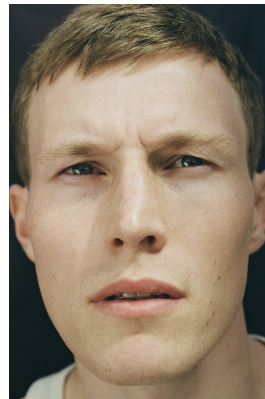

BOSS MODELS

CAPE TOWN

SIMON STEVEN

Height: 190cm Chest: 102cm Waist: 75cm Suit: 40 L Shoe: 11 UK Hair: Light Brown Eyes: Blue

BOSS MODELS

CAPE TOWN

SIMON STEVEN

Height: 190cm Chest: 102cm Waist: 75cm Suit: 40 L Shoe: 11 UK Hair: Light Brown Eyes: Blue