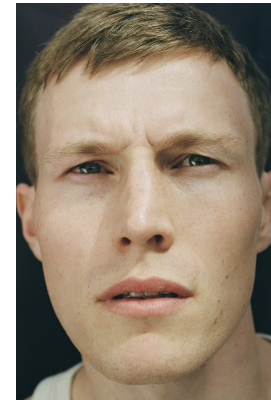

BOSS MODELS

CAPE TOWN

SIMON STEVEN

Height: 190cm Chest: 102cm Waist: 75cm Suit: L Shoe: 11 UK Hair: Light Brown Eyes: Blue

BOSS MODELS

CAPE TOWN

SIMON STEVEN

Height: 190cm Chest: 102cm Waist: 75cm Suit: L Shoe: 11 UK Hair: Light Brown Eyes: Blue