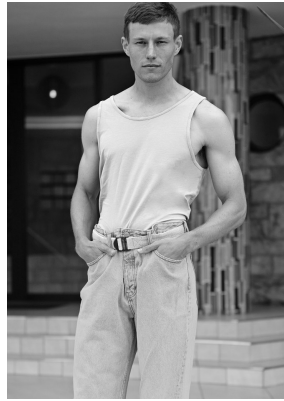

BOSS MODELS

CAPE TOWN

SIMON STEVEN

Height: 190cm Chest: 102cm Waist: 75cm Suit: 40 L Shoe: 11 UK Hair: Light Brown Eyes: Blue

BOSS MODELS

CAPE TOWN

SIMON STEVEN

Height: 190cm Chest: 102cm Waist: 75cm Suit: 40 L Shoe: 11 UK Hair: Light Brown Eyes: Blue