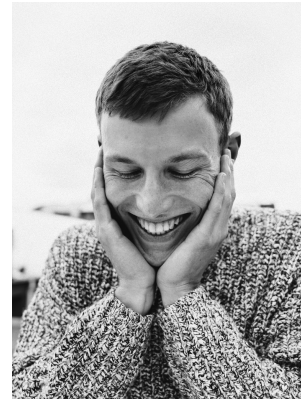

# BOSS MODELS

CAPE TOWN

## SIMON STEVEN

Height: 190cm Chest: 102cm Waist: 75cm Suit: 40 L Shoe: 11 UK Hair: Light Brown Eyes: Blue