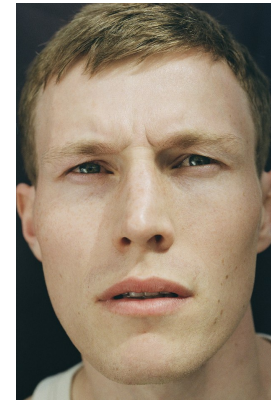

# BOSS MODELS

CAPE TOWN

## SIMON STEVEN

Height: 190cm Chest: 102cm Waist: 75cm Suit: 40 L Shoe: 11 UK Hair: Light Brown Eyes: Blue