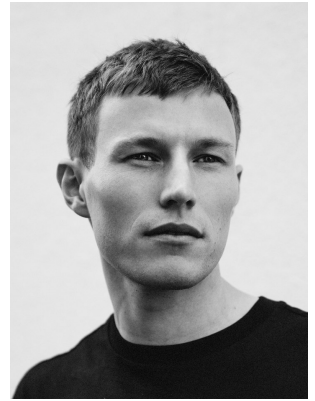

BOSS MODELS

CAPE TOWN

SIMON STEVEN

Height: 190cm Chest: 102cm Waist: 75cm Suit: 40 L Shoe: 11 UK Hair: Light Brown Eyes: Blue

BOSS MODELS

CAPE TOWN

SIMON STEVEN

Height: 190cm Chest: 102cm Waist: 75cm Suit: 40 L Shoe: 11 UK Hair: Light Brown Eyes: Blue