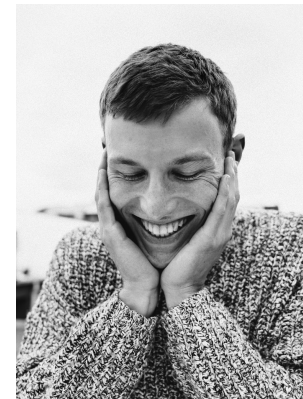

BOSS MODELS

CAPE TOWN

SIMON STEVEN

Height: 190cm Chest: 102cm Waist: 75cm Suit: 40 L Shoe: 11 UK Hair: Light Brown Eyes: Blue

BOSS MODELS

CAPE TOWN

SIMON STEVEN

Height: 190cm Chest: 102cm Waist: 75cm Suit: 40 L Shoe: 11 UK Hair: Light Brown Eyes: Blue