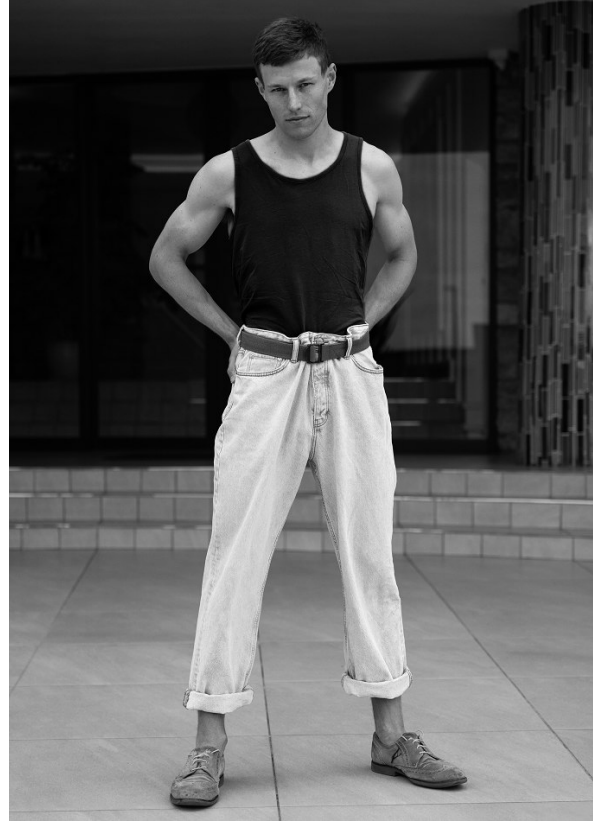

BOSS MODELS

CAPE TOWN

SIMON STEVEN

Height: 190cm Chest: 102cm Waist: 75cm Suit: 40 L Shoe: 11 UK Hair: Light Brown Eyes: Blue

BOSS MODELS

CAPE TOWN

SIMON STEVEN

Height: 190cm Chest: 102cm Waist: 75cm Suit: 40 L Shoe: 11 UK Hair: Light Brown Eyes: Blue