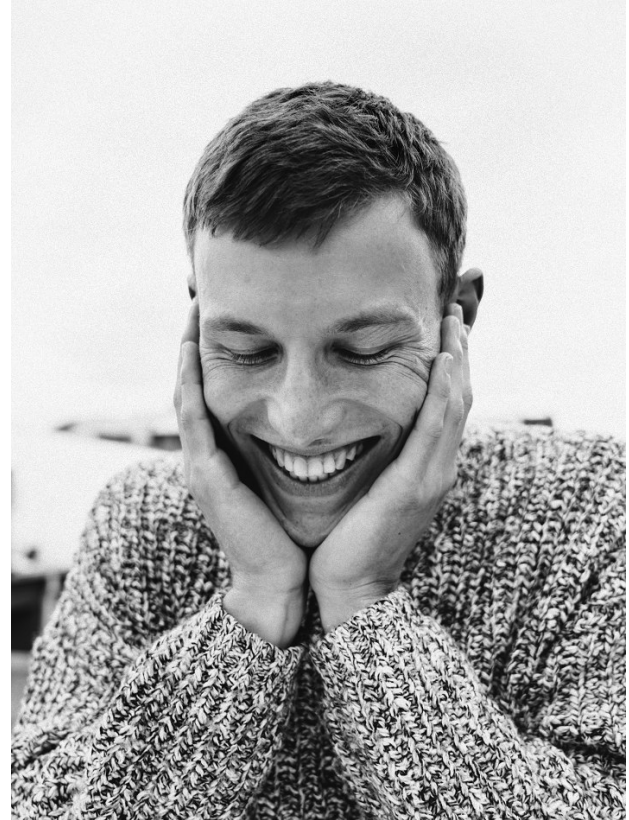

# BOSS MODELS

CAPE TOWN

**SIMON STEVEN**

Height: 190cm Chest: 102cm Waist: 75cm Suit: 40 L Shoe: 11 UK Hair: Light Brown Eyes: Blue