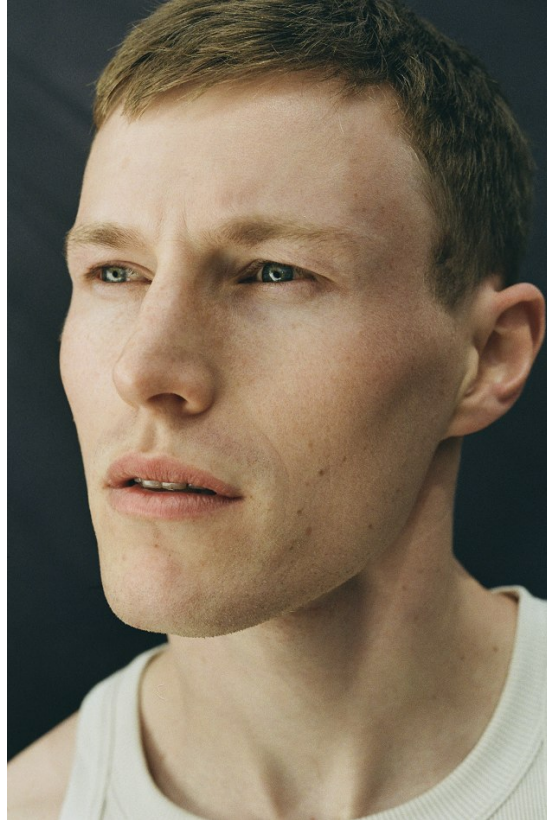

SIMON STEVEN

BOSS MODELS

CAPE TOWN

SIMON STEVEN

Height: 190cm Chest: 102cm Waist: 75cm Suit: 40 L Shoe: 11 UK Hair: Light Brown Eyes: Blue