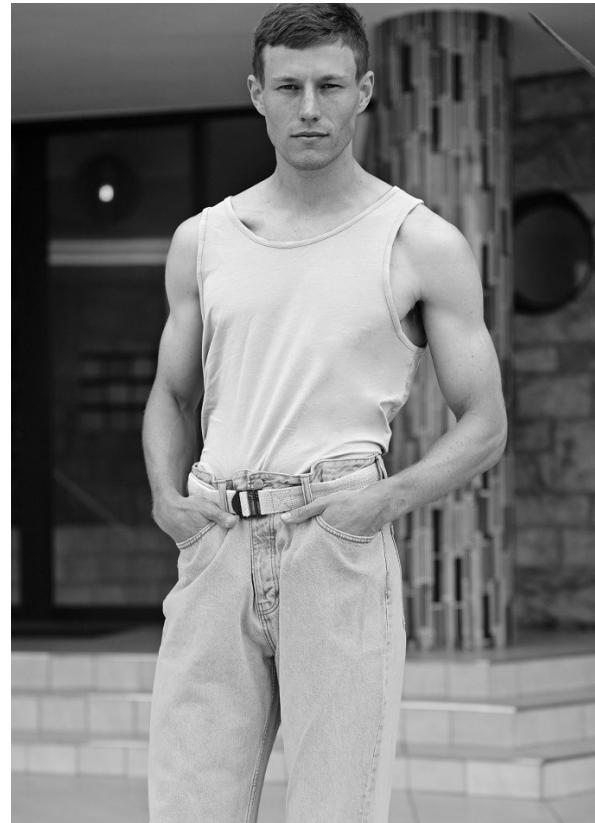

BOSS MODELS

CAPE TOWN

SIMON STEVEN

Height: 190cm Chest: 102cm Waist: 75cm Suit: 40 L Shoe: 11 UK Hair: Light Brown Eyes: Blue

BOSS MODELS

CAPE TOWN

SIMON STEVEN

Height: 190cm Chest: 102cm Waist: 75cm Suit: 40 L Shoe: 11 UK Hair: Light Brown Eyes: Blue