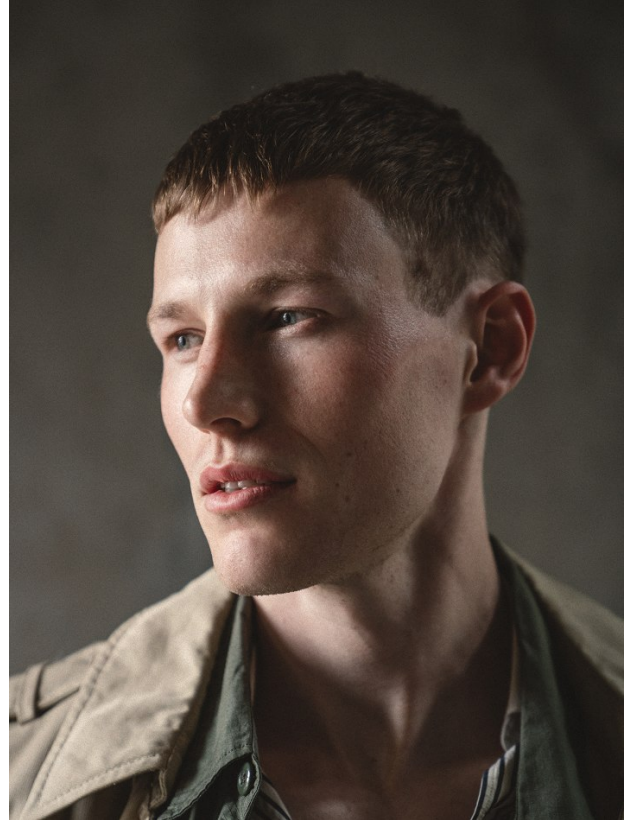

BOSS MODELS

CAPE TOWN

SIMON STEVEN

Height: 190cm Chest: 102cm Waist: 75cm Suit: 40 L Shoe: 11 UK Hair: Light Brown Eyes: Blue