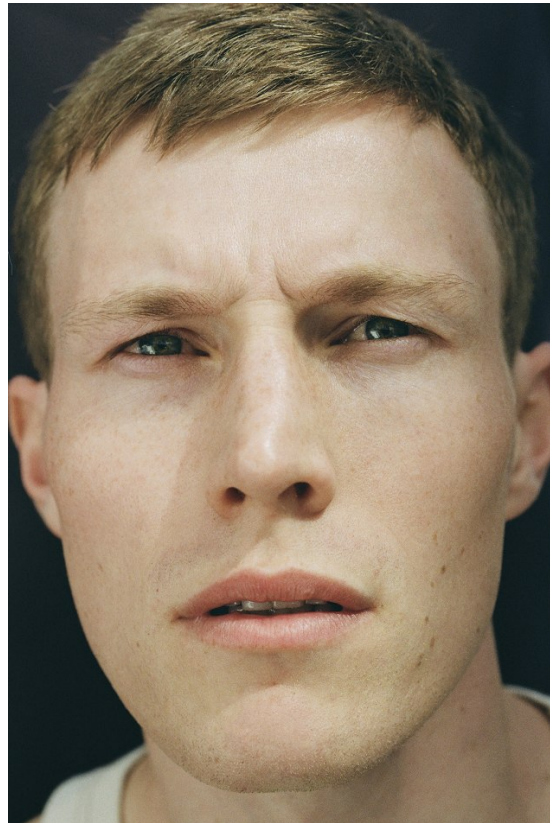

# BOSS MODELS

CAPE TOWN

**SIMON STEVEN**

Height: 190cm Chest: 102cm Waist: 75cm Suit: 40 L Shoe: 11 UK Hair: Light Brown Eyes: Blue

# BOSS MODELS

CAPE TOWN