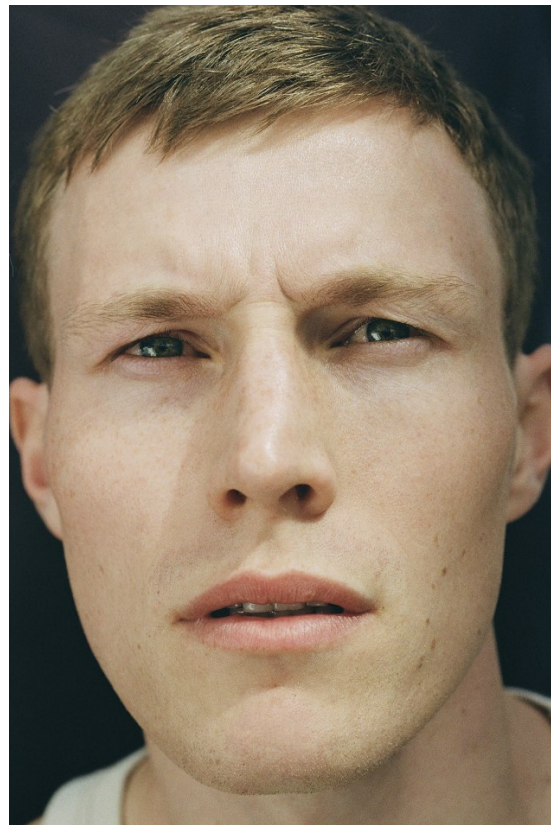

BOSS MODELS

CAPE TOWN

SIMON STEVEN

Height: 190cm Chest: 102cm Waist: 75cm Suit: L Shoe: 11 UK Hair: Light Brown Eyes: Blue