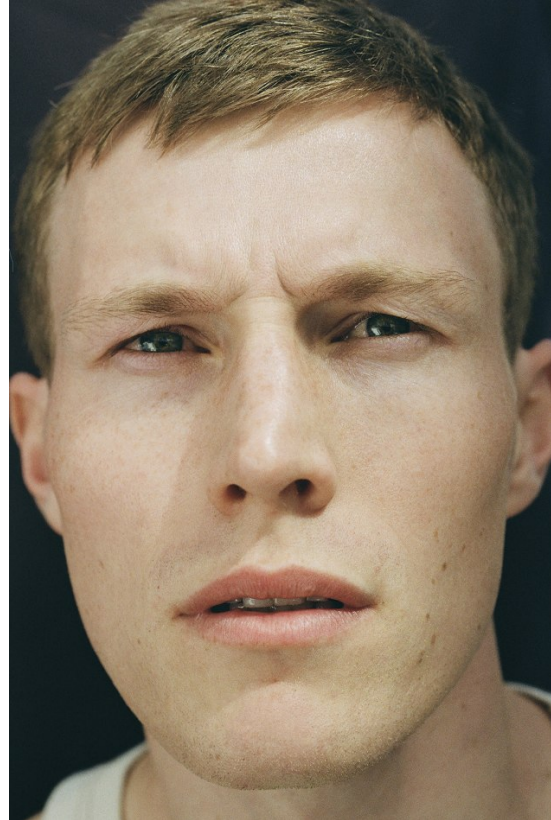

BOSS MODELS

CAPE TOWN

SIMON STEVEN

Height: 190cm Chest: 102cm Waist: 75cm Suit: 40 L Shoe: 11 UK Hair: Light Brown Eyes: Blue