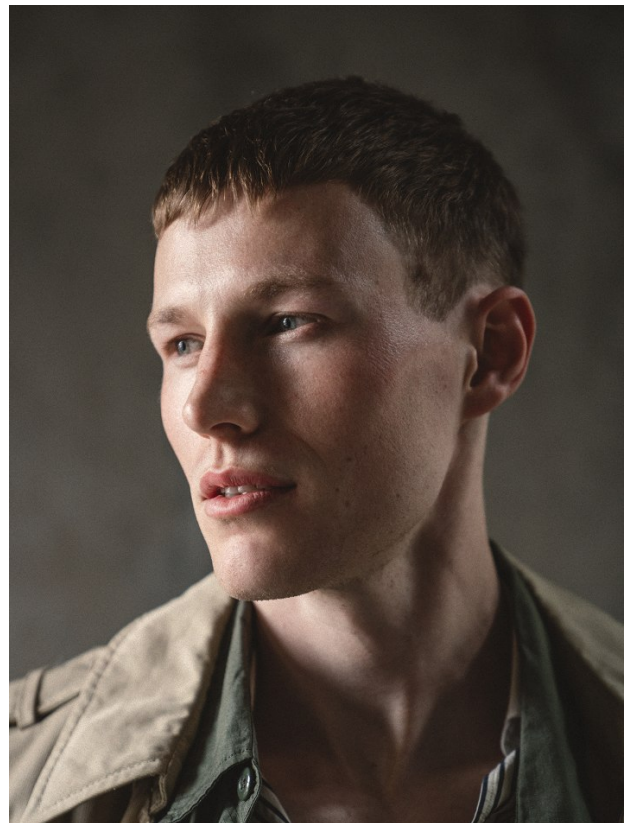

BOSS MODELS

CAPE TOWN

SIMON STEVEN

Height: 190cm Chest: 102cm Waist: 75cm Suit: L Shoe: 11 UK Hair: Light Brown Eyes: Blue