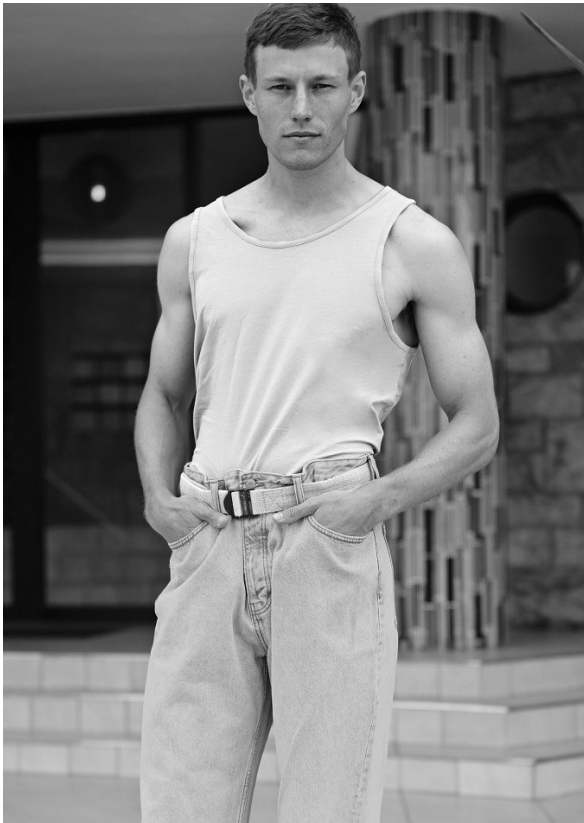

BOSS MODELS

CAPE TOWN

SIMON STEVEN

Height: 190cm Chest: 102cm Waist: 75cm Suit: 40 L Shoe: 11 UK Hair: Light Brown Eyes: Blue

BOSS MODELS

CAPE TOWN

SIMON STEVEN

Height: 190cm Chest: 102cm Waist: 75cm Suit: 40 L Shoe: 11 UK Hair: Light Brown Eyes: Blue