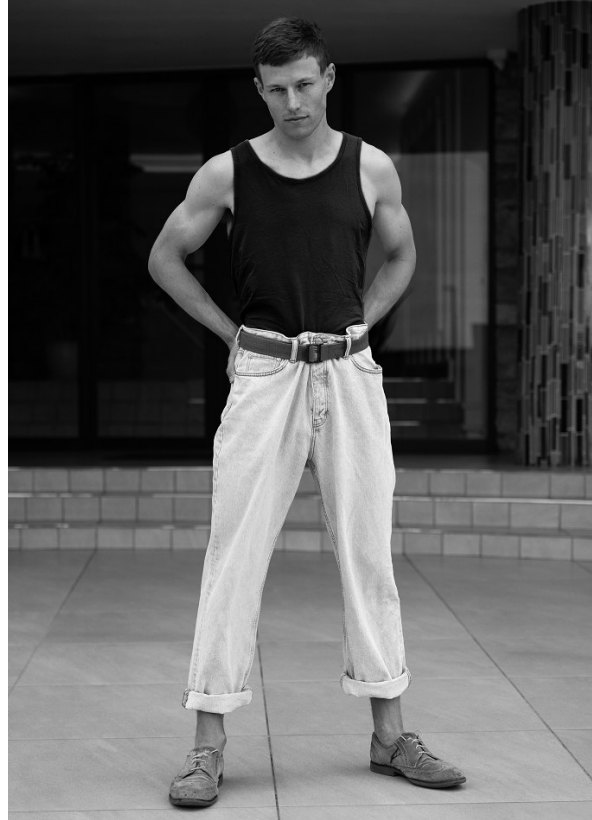

BOSS MODELS

CAPE TOWN

SIMON STEVEN

Height: 190cm Chest: 102cm Waist: 75cm Suit: 40 L Shoe: 11 UK Hair: Light Brown Eyes: Blue

BOSS MODELS

CAPE TOWN

SIMON STEVEN

Height: 190cm Chest: 102cm Waist: 75cm Suit: 40 L Shoe: 11 UK Hair: Light Brown Eyes: Blue