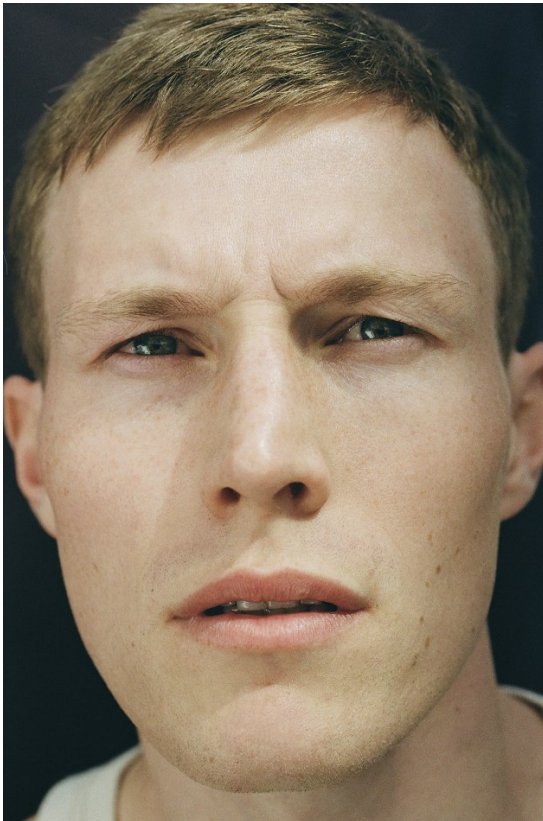

BOSS MODELS

CAPE TOWN

SIMON STEVEN

Height: 190cm Chest: 102cm Waist: 75cm Suit: 40 L Shoe: 11 UK Hair: Light Brown Eyes: Blue