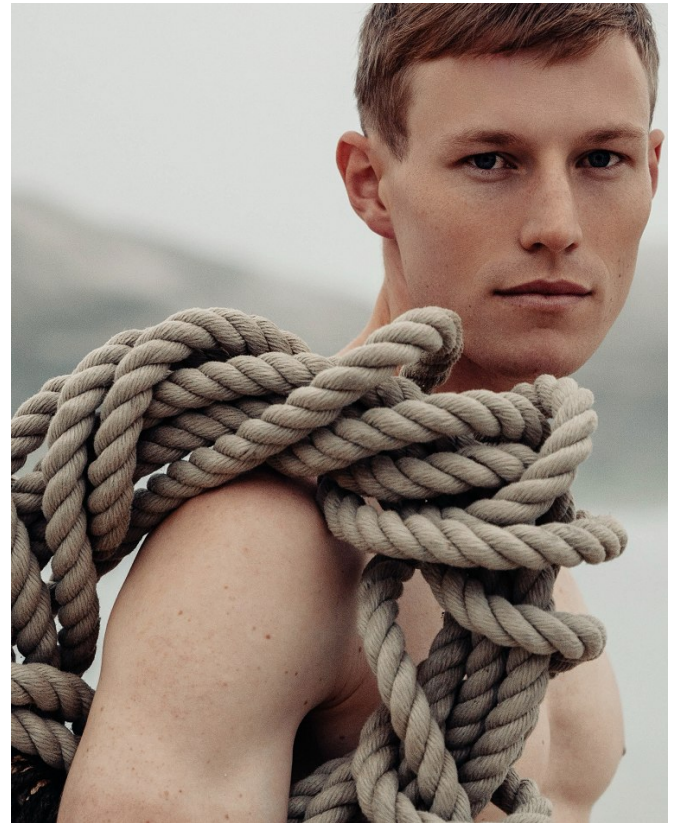

BOSS MODELS

CAPE TOWN

SIMON STEVEN

Height: 190cm Chest: 102cm Waist: 75cm Suit: 40 L Shoe: 11 UK Hair: Light Brown Eyes: Blue

BOSS MODELS

CAPE TOWN

SIMON STEVEN

Height: 190cm Chest: 102cm Waist: 75cm Suit: 40 L Shoe: 11 UK Hair: Light Brown Eyes: Blue