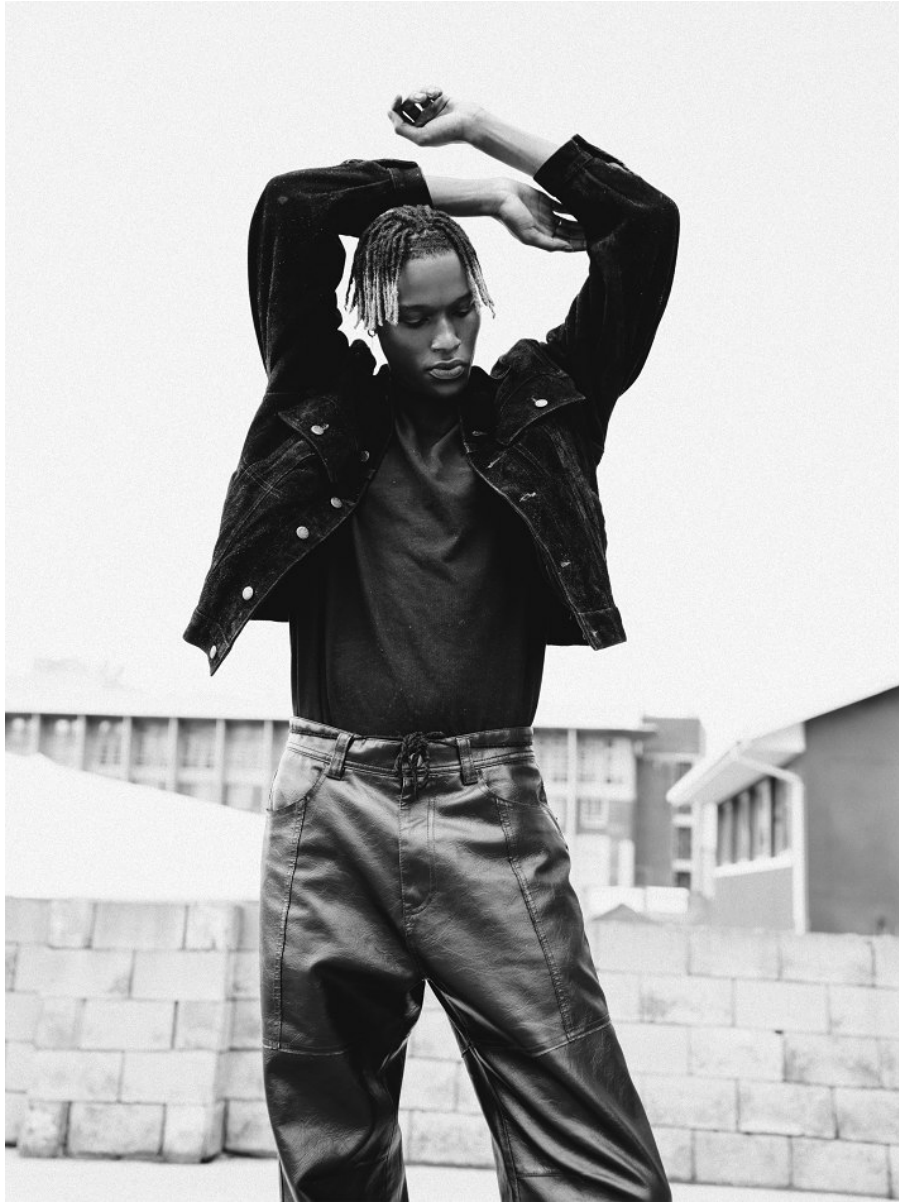

BOSS MODELS

CAPE TOWN

AXEL YED

Height: 190cm Chest: 96cm Waist: 71cm Suit: 38 L Shoe: 11 UK Hair: Dark Brown Eyes: Dark Brown

BOSS MODELS

CAPE TOWN

AXEL YED

Height: 190cm Chest: 96cm Waist: 71cm Suit: 38 L Shoe: 11 UK Hair: Dark Brown Eyes: Dark Brown