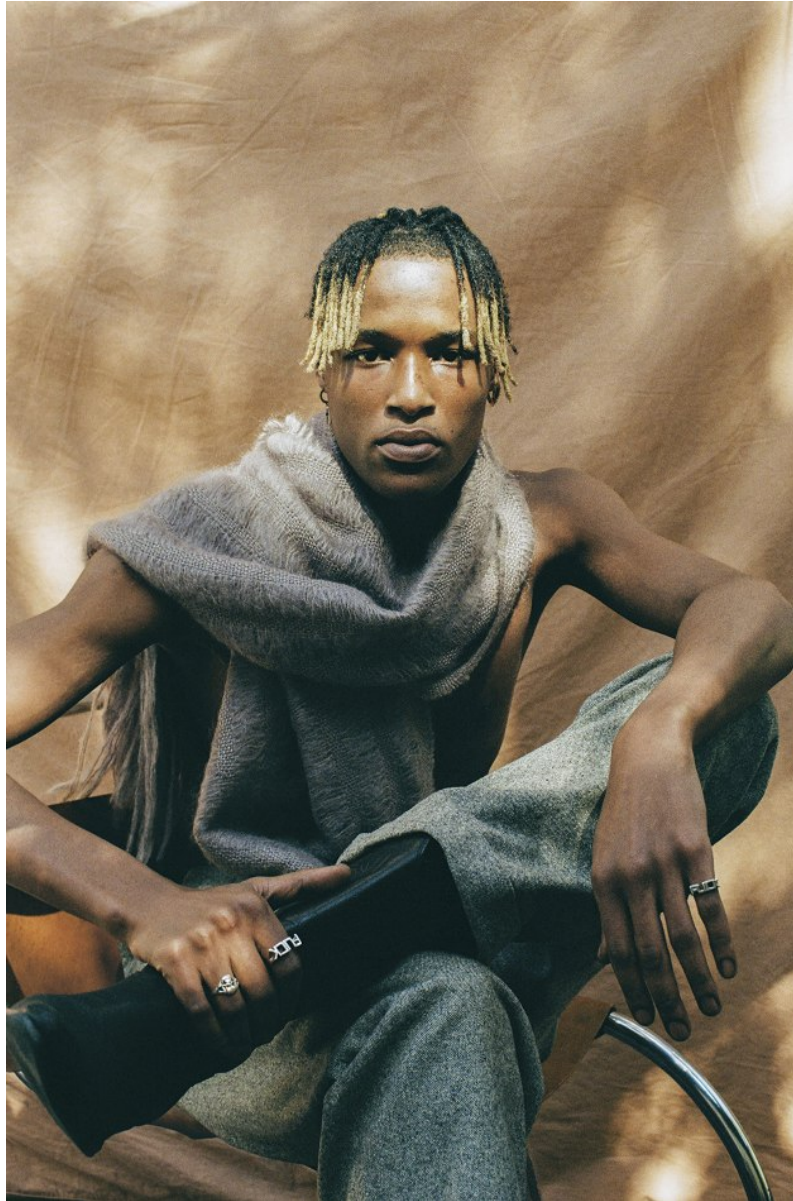

BOSS MODELS

CAPE TOWN

AXEL YED

Height: 190cm Chest: 96cm Waist: 73cm Suit: 38 L Shoe: 11 UK Hair: Dark Brown Eyes: Dark Brown

BOSS MODELS

CAPE TOWN

AXEL YED

Height: 190cm Chest: 96cm Waist: 73cm Suit: 38 L Shoe: 11 UK Hair: Dark Brown Eyes: Dark Brown

BOSS MODELS

CAPE TOWN

AXEL YED

Height: 190cm Chest: 96cm Waist: 73cm Suit: 38 L Shoe: 11 UK Hair: Dark Brown Eyes: Dark Brown