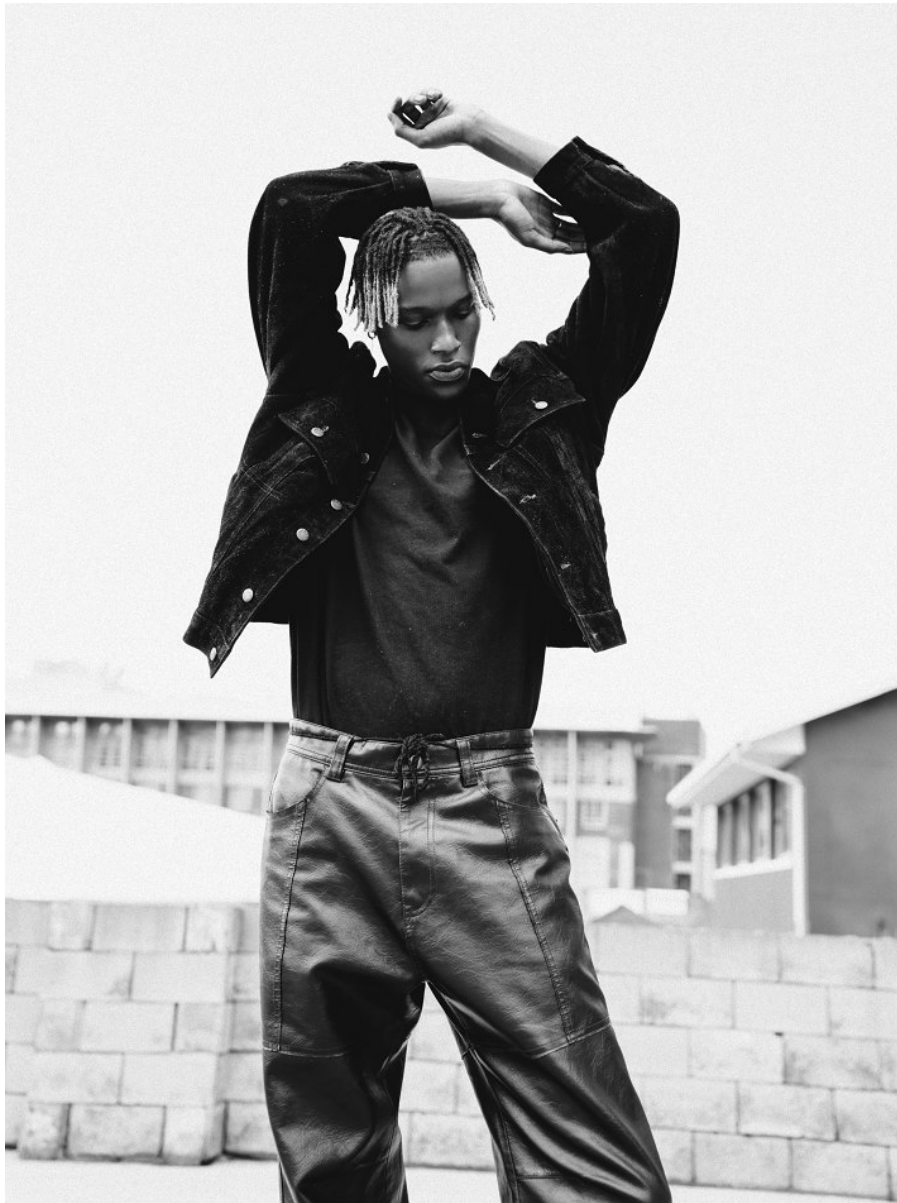

BOSS MODELS

CAPE TOWN

AXEL YED

Height: 190cm Chest: 96cm Waist: 73cm Suit: 38 L Shoe: 11 UK Hair: Dark Brown Eyes: Dark Brown

BOSS MODELS

CAPE TOWN

AXEL YED

Height: 190cm Chest: 96cm Waist: 73cm Suit: 38 L Shoe: 11 UK Hair: Dark Brown Eyes: Dark Brown

BOSS MODELS

CAPE TOWN

AXEL YED

Height: 190cm Chest: 96cm Waist: 73cm Suit: 38 L Shoe: 11 UK Hair: Dark Brown Eyes: Dark Brown