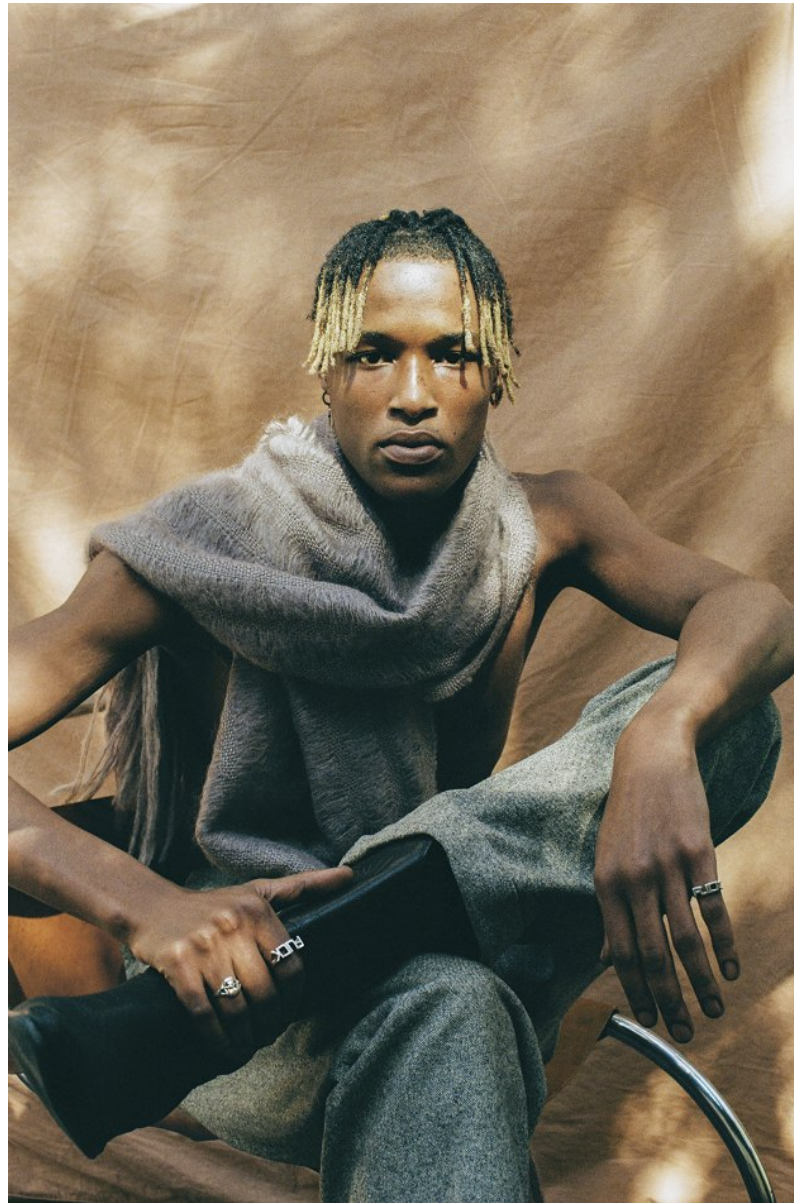

BOSS MODELS

CAPE TOWN

AXEL YED

Height: 190cm Chest: 96cm Waist: 71cm Suit: 38 L Shoe: 11 UK Hair: Dark Brown Eyes: Dark Brown

BOSS MODELS

CAPE TOWN

AXEL YED

Height: 190cm Chest: 96cm Waist: 71cm Suit: 38 L Shoe: 11 UK Hair: Dark Brown Eyes: Dark Brown