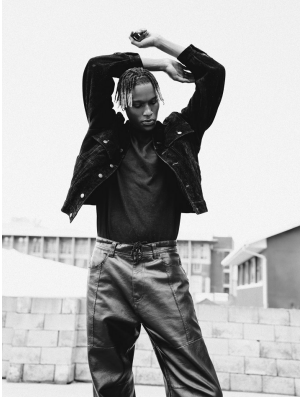

BOSS MODELS

CAPE TOWN

AXEL YED

Height: 190cm Chest: 96cm Waist: 73cm Suit: 38 L Shoe: 11 UK Hair: Dark Brown Eyes: Dark Brown

BOSS MODELS

CAPE TOWN

AXEL YED

Height: 190cm Chest: 96cm Waist: 73cm Suit: 38 L Shoe: 11 UK Hair: Dark Brown Eyes: Dark Brown