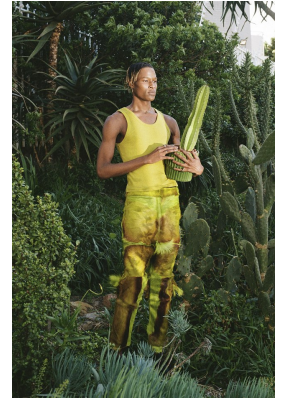

BOSS MODELS

CAPE TOWN

AXEL YED

Height: 190cm Chest: 96cm Waist: 73cm Suit: 38 L Shoe: 11 UK Hair: Dark Brown Eyes: Dark Brown