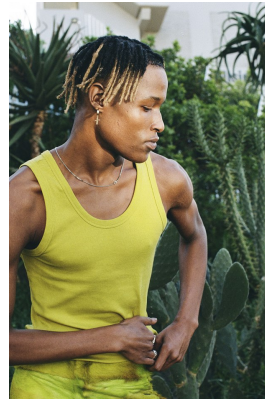

BOSS MODELS

CAPE TOWN

AXEL YED

Height: 190cm Chest: 96cm Waist: 73cm Suit: 38 L Shoe: 11 UK Hair: Dark Brown Eyes: Dark Brown