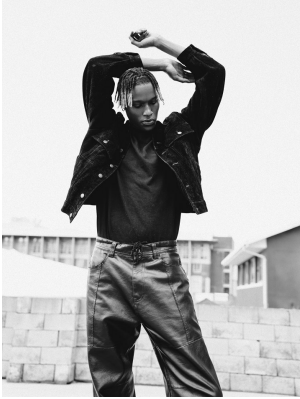

BOSS MODELS

CAPE TOWN

AXEL YED

Height: 190cm Chest: 96cm Waist: 73cm Suit: 38 L Shoe: 11 UK Hair: Dark Brown Eyes: Dark Brown

BOSS MODELS

CAPE TOWN

AXEL YED

Height: 190cm Chest: 96cm Waist: 73cm Suit: 38 L Shoe: 11 UK Hair: Dark Brown Eyes: Dark Brown