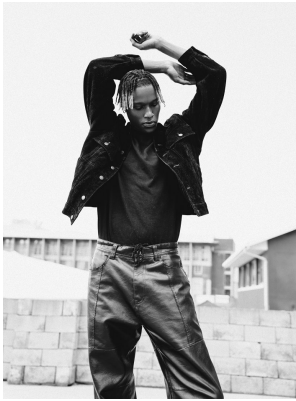

BOSS MODELS

CAPE TOWN

AXEL YED

Height: 190cm Chest: 96cm Waist: 73cm Suit: 38 L Shoe: 11 UK Hair: Dark Brown Eyes: Dark Brown