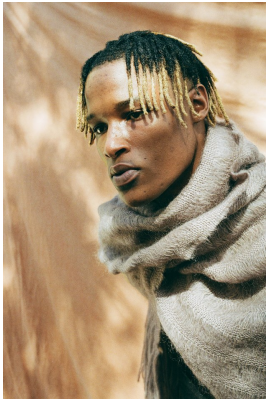

BOSS MODELS

CAPE TOWN

AXEL YED

Height: 190cm Chest: 96cm Waist: 73cm Suit: 38 L Shoe: 11 UK Hair: Dark Brown Eyes: Dark Brown