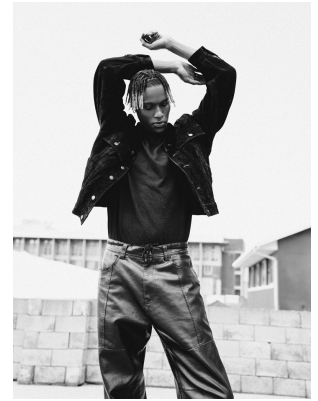

BOSS MODELS

CAPE TOWN

AXEL YED

Height: 190cm Chest: 96cm Waist: 71cm Suit: 38 L Shoe: 11 UK Hair: Dark Brown Eyes: Dark Brown