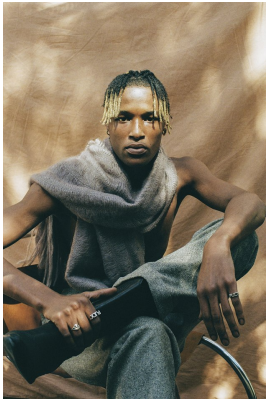

BOSS MODELS

CAPE TOWN

AXEL YED

Height: 190cm Chest: 96cm Waist: 71cm Suit: 38 L Shoe: 11 UK Hair: Dark Brown Eyes: Dark Brown