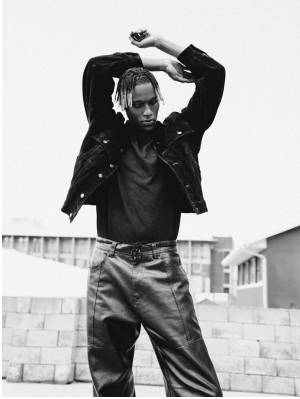

BOSS MODELS

CAPE TOWN

AXEL YED

Height: 190cm Chest: 96cm Waist: 73cm Suit: 38 L Shoe: 11 UK Hair: Dark Brown Eyes: Dark Brown