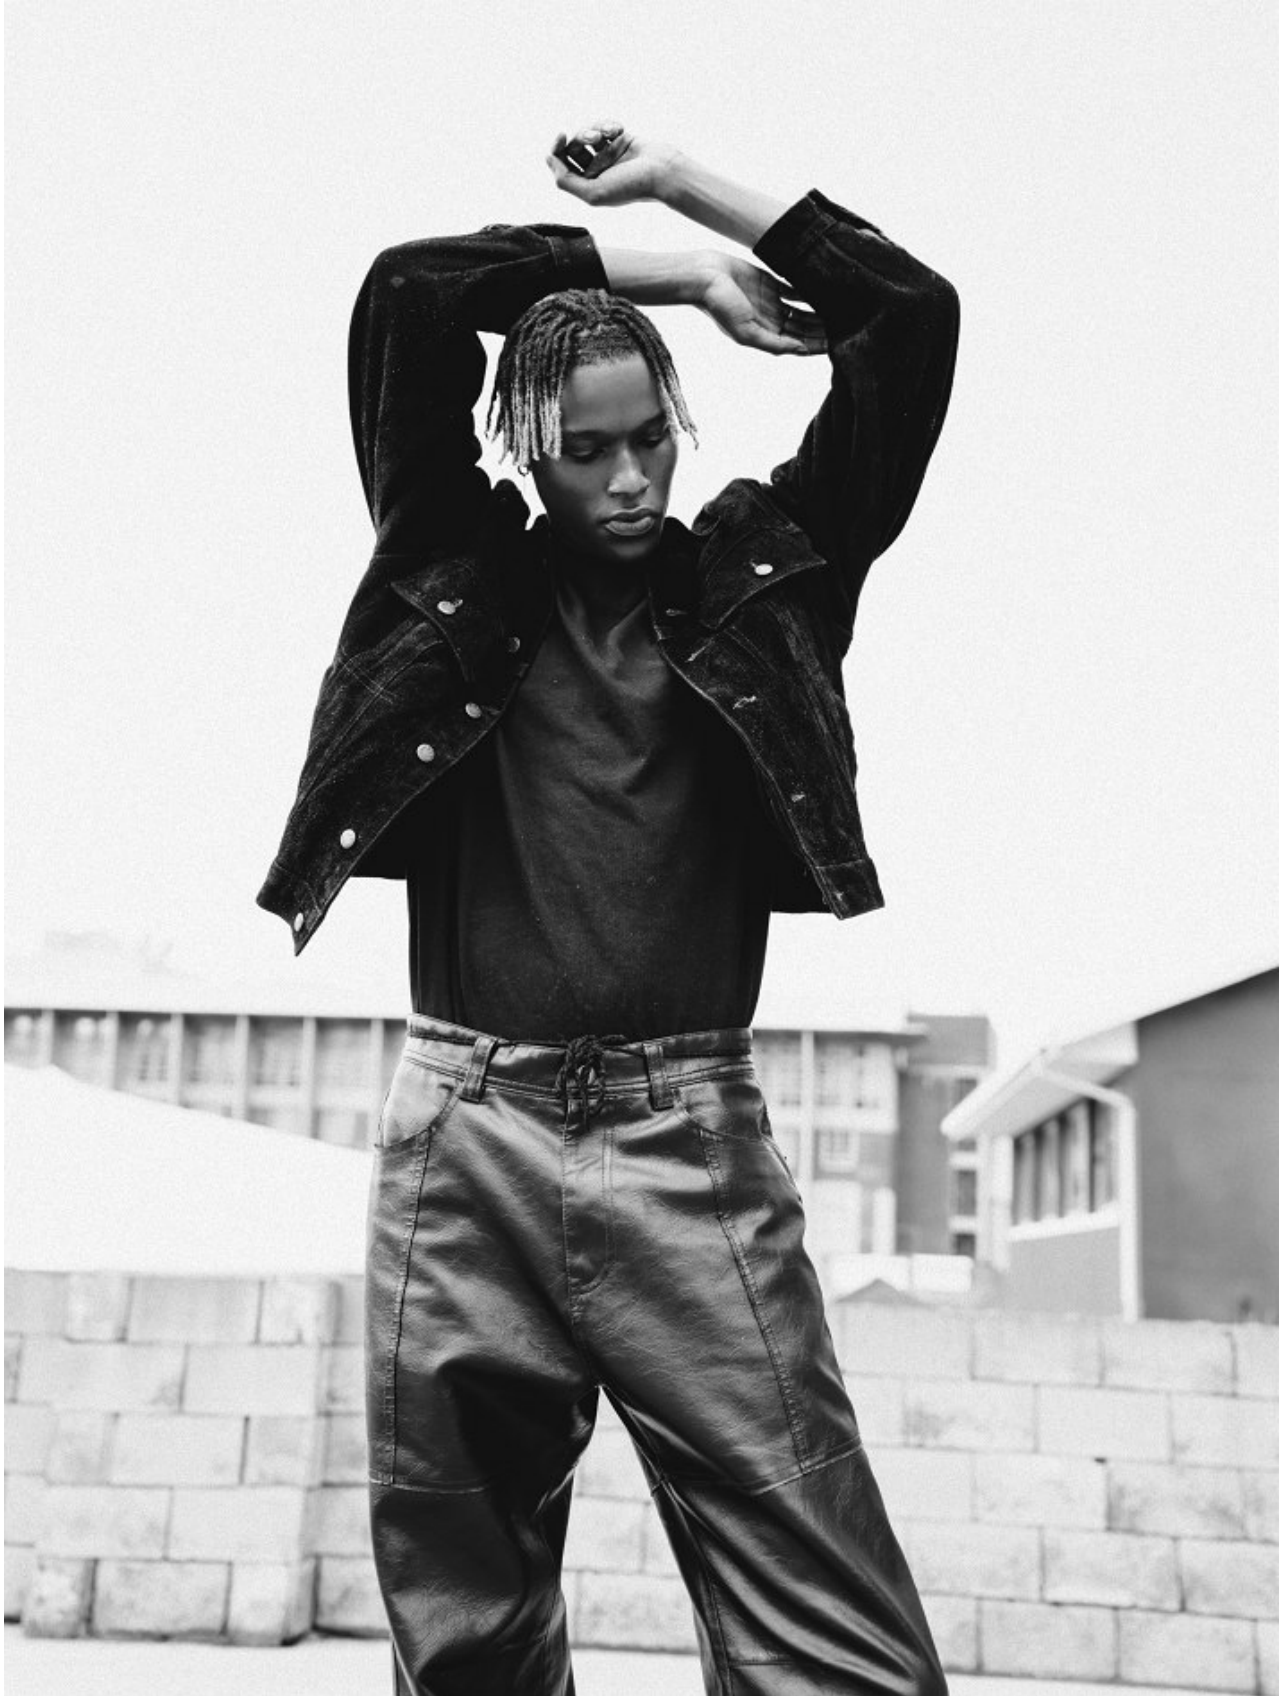

# BOSS MODELS

CAPE TOWN

AXEL YED

Height: 190cm Chest: 96cm Waist: 73cm Suit: 38 L Shoe: 11 UK Hair: Dark Brown Eyes: Dark Brown