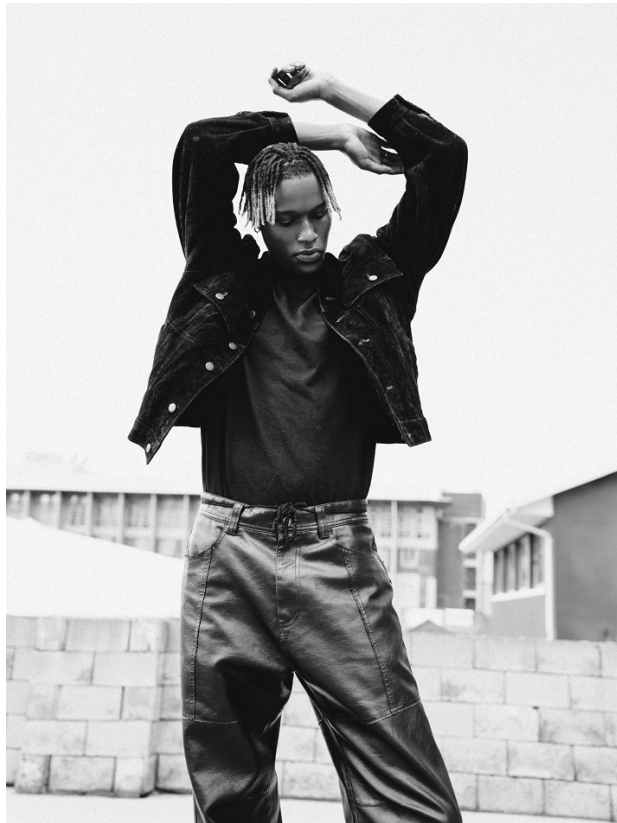

BOSS MODELS

CAPE TOWN

AXEL YED

Height: 190cm Chest: 96cm Waist: 73cm Suit: 38 L Shoe: 11 UK Hair: Dark Brown Eyes: Dark Brown

BOSS MODELS

CAPE TOWN

AXEL YED

Height: 190cm Chest: 96cm Waist: 73cm Suit: 38 L Shoe: 11 UK Hair: Dark Brown Eyes: Dark Brown

BOSS MODELS

CAPE TOWN

AXEL YED

Height: 190cm Chest: 96cm Waist: 73cm Suit: 38 L Shoe: 11 UK Hair: Dark Brown Eyes: Dark Brown