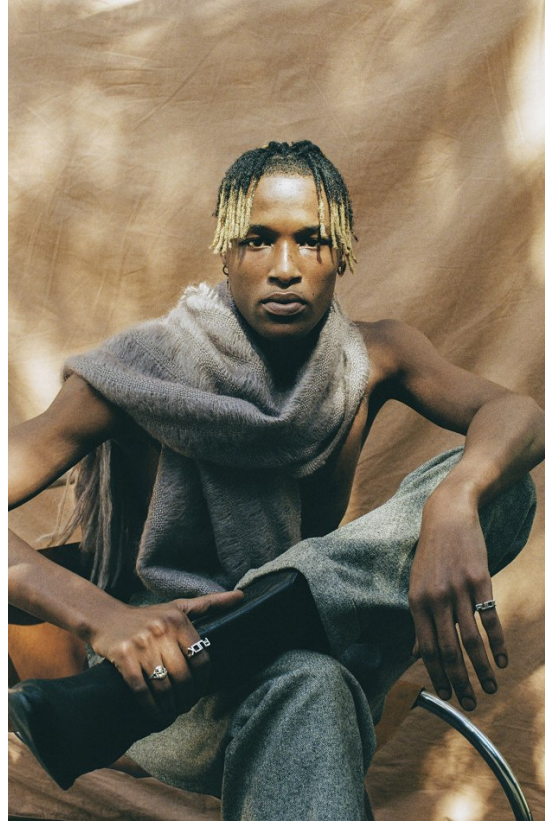

# BOSS MODELS

CAPE TOWN

AXEL YED

Height: 190cm Chest: 96cm Waist: 71cm Suit: 38 L Shoe: 11 UK Hair: Dark Brown Eyes: Dark Brown