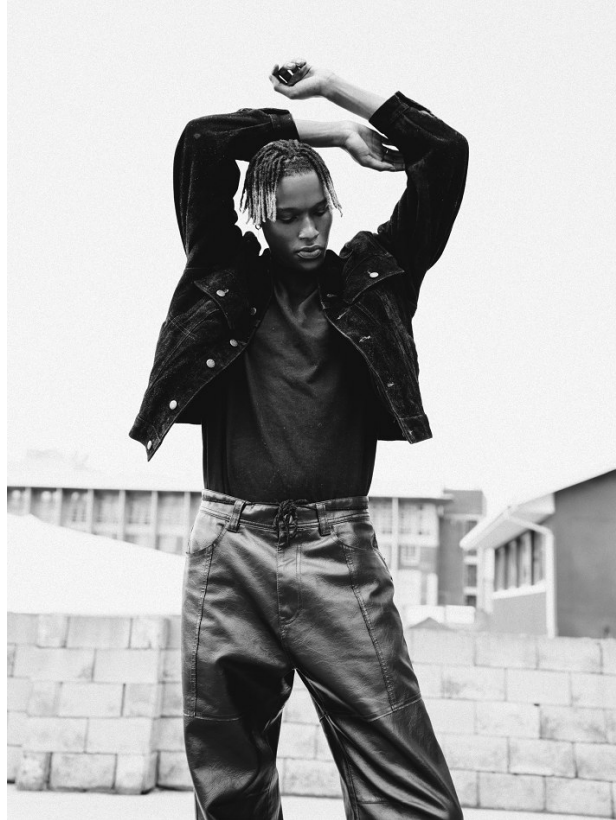

# BOSS MODELS

CAPE TOWN

AXEL YED

Height: 190cm Chest: 96cm Waist: 73cm Suit: 38 L Shoe: 11 UK Hair: Dark Brown Eyes: Dark Brown