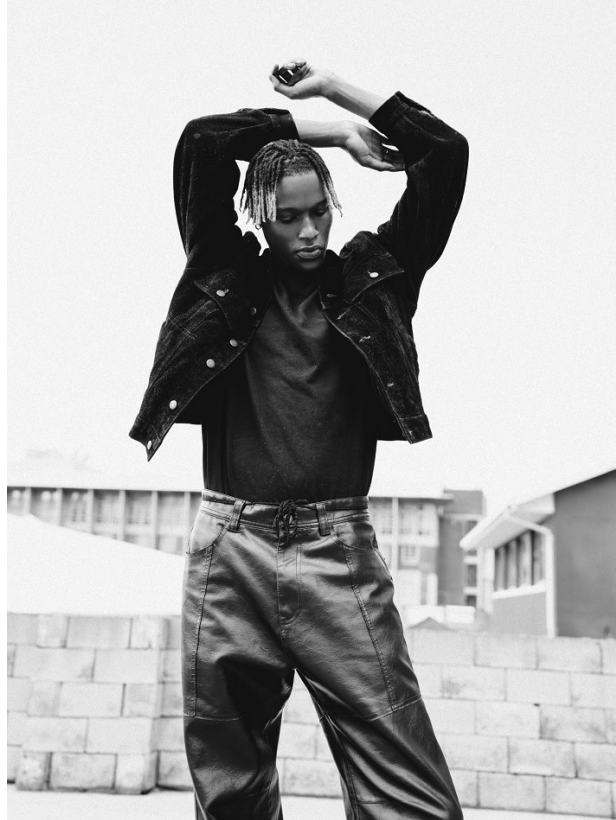

BOSS MODELS

CAPE TOWN

AXEL YED

Height: 190cm Chest: 96cm Waist: 73cm Suit: 38 L Shoe: 11 UK Hair: Dark Brown Eyes: Dark Brown

BOSS MODELS

CAPE TOWN

AXEL YED

Height: 190cm Chest: 96cm Waist: 73cm Suit: 38 L Shoe: 11 UK Hair: Dark Brown Eyes: Dark Brown

BOSS MODELS

CAPE TOWN

AXEL YED

Height: 190cm Chest: 96cm Waist: 73cm Suit: 38 L Shoe: 11 UK Hair: Dark Brown Eyes: Dark Brown