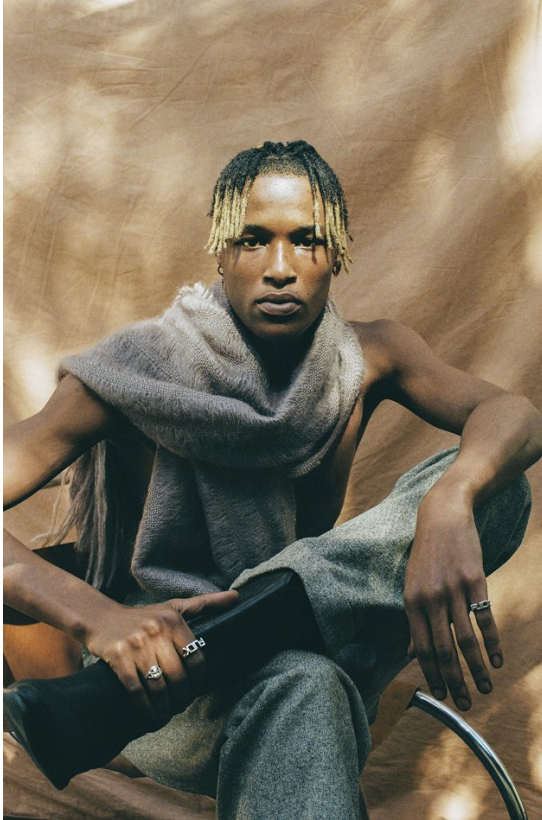

BOSS MODELS

CAPE TOWN

AXEL YED

Height: 190cm Chest: 96cm Waist: 73cm Suit: 38 L Shoe: 11 UK Hair: Dark Brown Eyes: Dark Brown