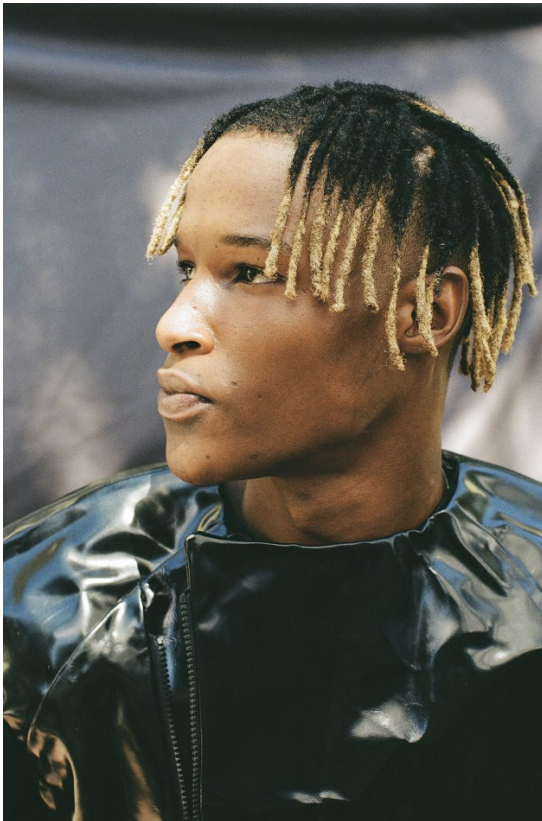

BOSS MODELS

CAPE TOWN

AXEL YED

Height: 190cm Chest: 96cm Waist: 73cm Suit: 38 L Shoe: 11 UK Hair: Dark Brown Eyes: Dark Brown