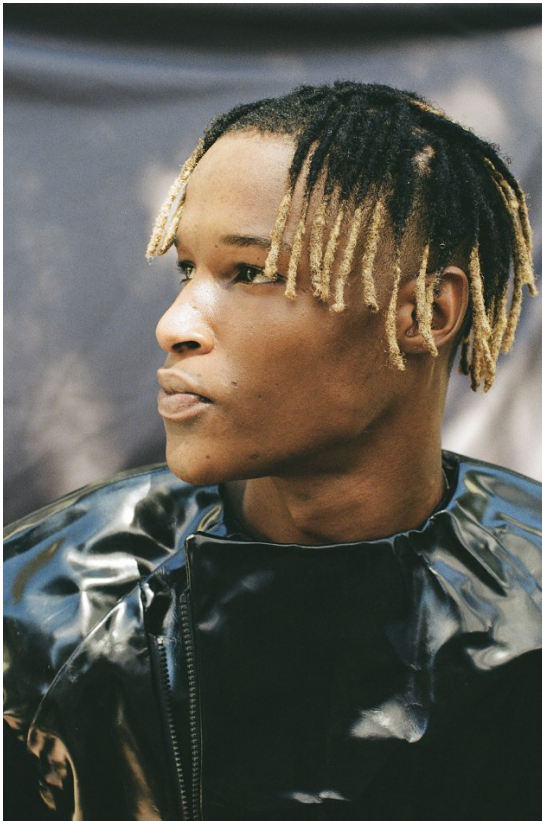

BOSS MODELS

CAPE TOWN

AXEL YED

Height: 190cm Chest: 96cm Waist: 73cm Suit: 38 L Shoe: 11 UK Hair: Dark Brown Eyes: Dark Brown

BOSS MODELS

CAPE TOWN

AXEL YED

Height: 190cm Chest: 96cm Waist: 73cm Suit: 38 L Shoe: 11 UK Hair: Dark Brown Eyes: Dark Brown

BOSS MODELS

CAPE TOWN

AXEL YED

Height: 190cm Chest: 96cm Waist: 73cm Suit: 38 L Shoe: 11 UK Hair: Dark Brown Eyes: Dark Brown