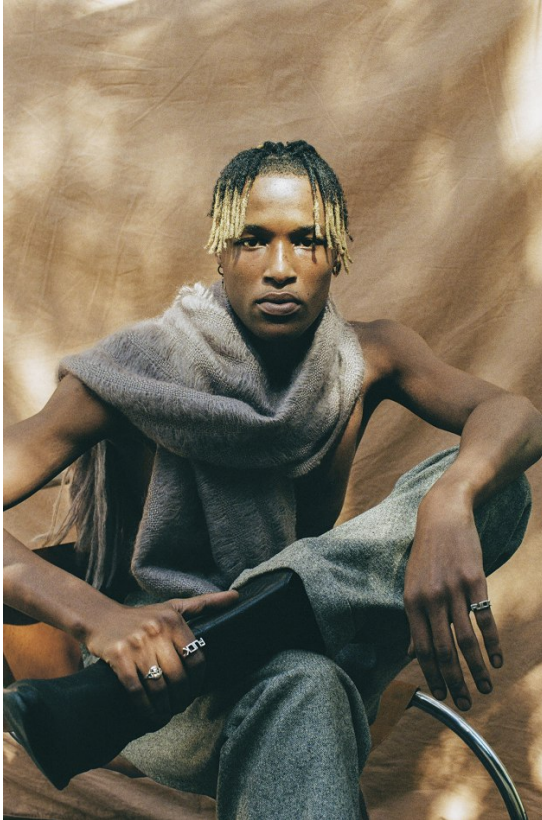

BOSS MODELS

CAPE TOWN

AXEL YED

Height: 190cm Chest: 96cm Waist: 73cm Suit: 38 L Shoe: 11 UK Hair: Dark Brown Eyes: Dark Brown

BOSS MODELS

CAPE TOWN

AXEL YED

Height: 190cm Chest: 96cm Waist: 73cm Suit: 38 L Shoe: 11 UK Hair: Dark Brown Eyes: Dark Brown

BOSS MODELS

CAPE TOWN

AXEL YED

Height: 190cm Chest: 96cm Waist: 73cm Suit: 38 L Shoe: 11 UK Hair: Dark Brown Eyes: Dark Brown