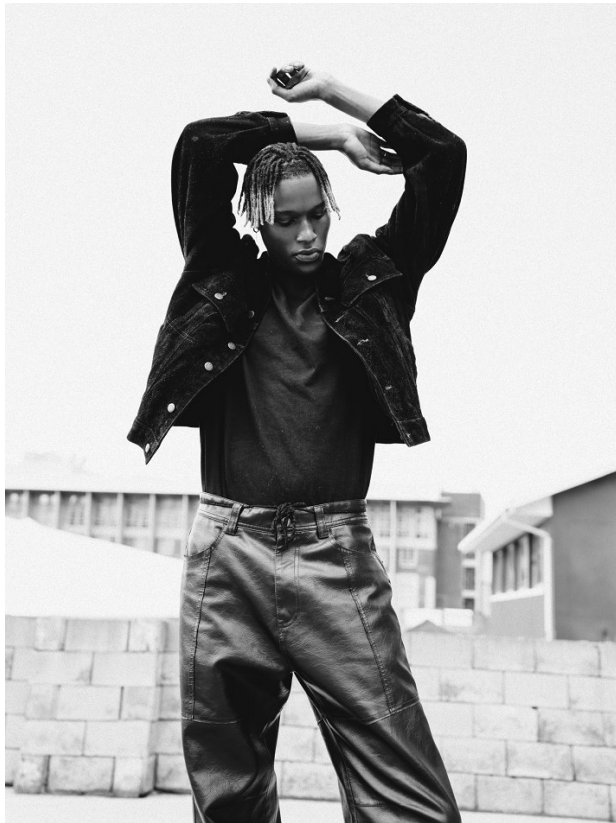

# BOSS MODELS

CAPE TOWN

AXEL YED

Height: 190cm Chest: 96cm Waist: 71cm Suit: 38 L Shoe: 11 UK Hair: Dark Brown Eyes: Dark Brown