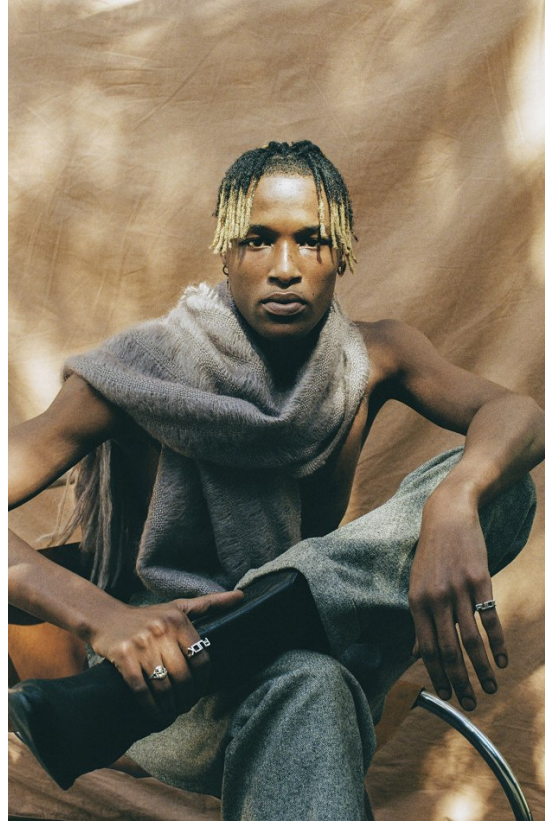

# BOSS MODELS

CAPE TOWN

AXEL YED

Height: 190cm Chest: 96cm Waist: 71cm Suit: 38 L Shoe: 11 UK Hair: Dark Brown Eyes: Dark Brown

# BOSS MODELS

CAPE TOWN

## AXEL YED

Height: 190cm Chest: 96cm Waist: 71cm Suit: 38 L Shoe: 11 UK Hair: Dark Brown Eyes: Dark Brown