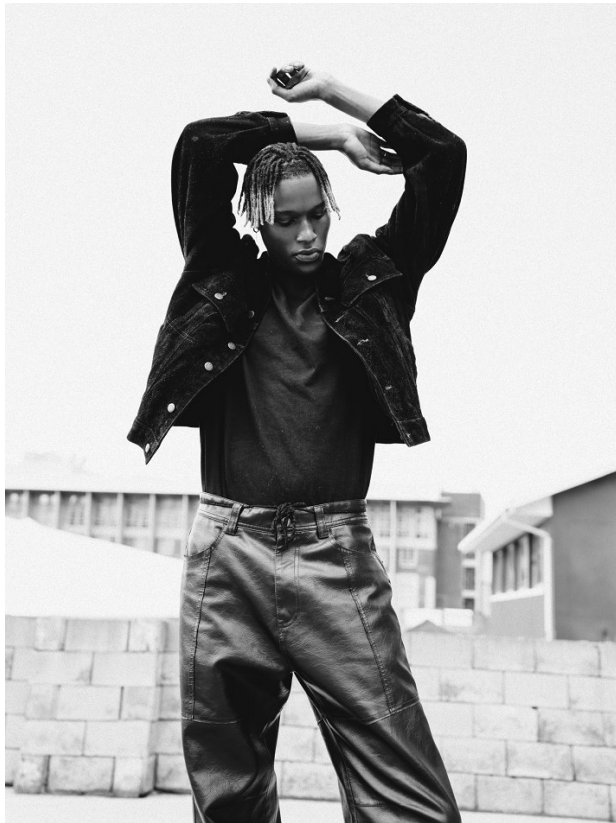

# BOSS MODELS

CAPE TOWN

AXEL YED

Height: 190cm Chest: 96cm Waist: 71cm Suit: 38 L Shoe: 11 UK Hair: Dark Brown Eyes: Dark Brown

# BOSS MODELS

CAPE TOWN

## AXEL YED

Height: 190cm Chest: 96cm Waist: 71cm Suit: 38 L Shoe: 11 UK Hair: Dark Brown Eyes: Dark Brown