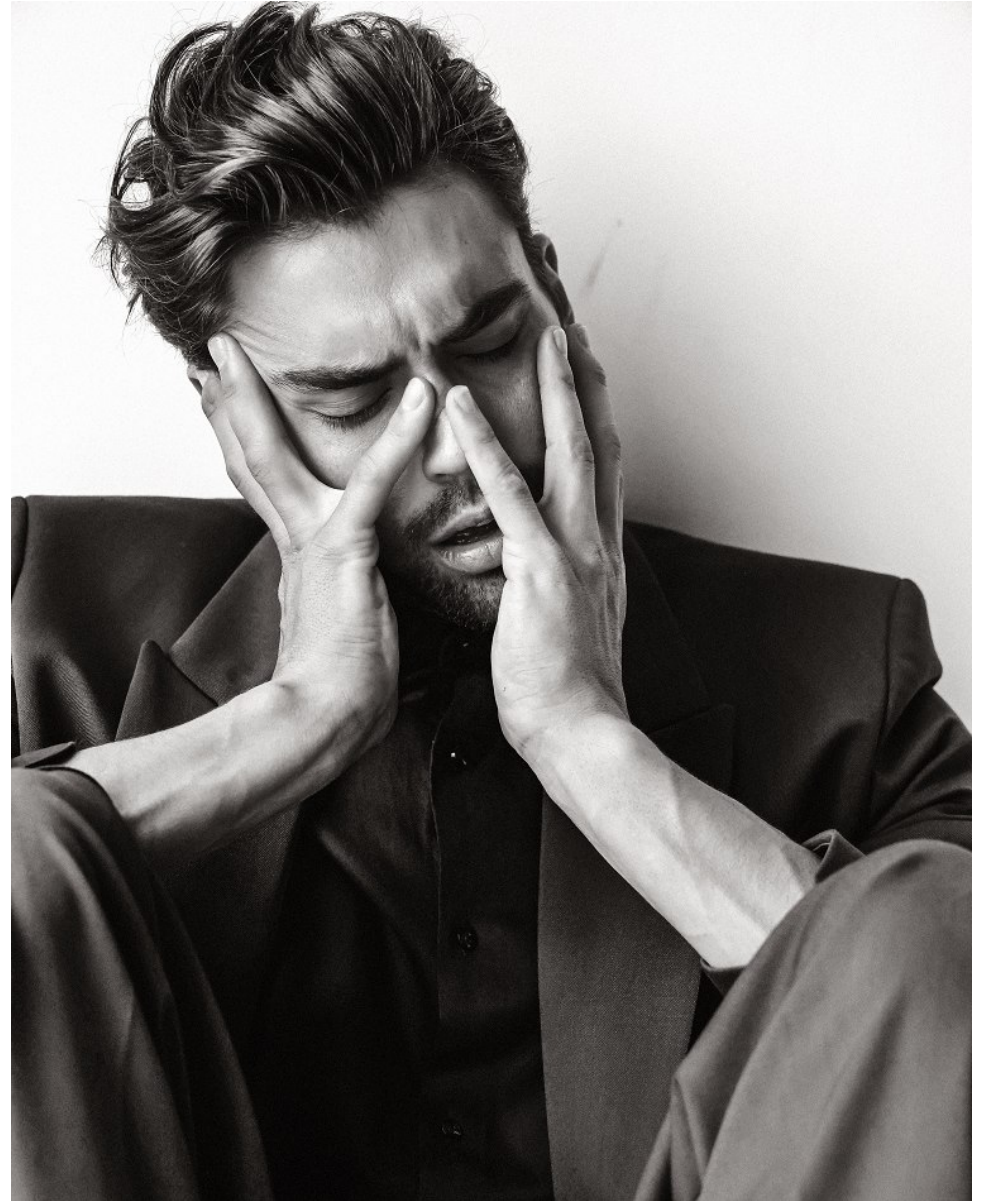

BOSS MODELS

CAPE TOWN

NIKOLAI FÜRNISS

Height: 186cm Chest: 98cm Waist: 78cm Shoe: 8.5 UK Hair: Brown Eyes: Hazel

BOSS MODELS

CAPE TOWN

NIKOLAI FÜRNISS

Height: 186cm Chest: 98cm Waist: 78cm Shoe: 8.5 UK Hair: Brown Eyes: Hazel