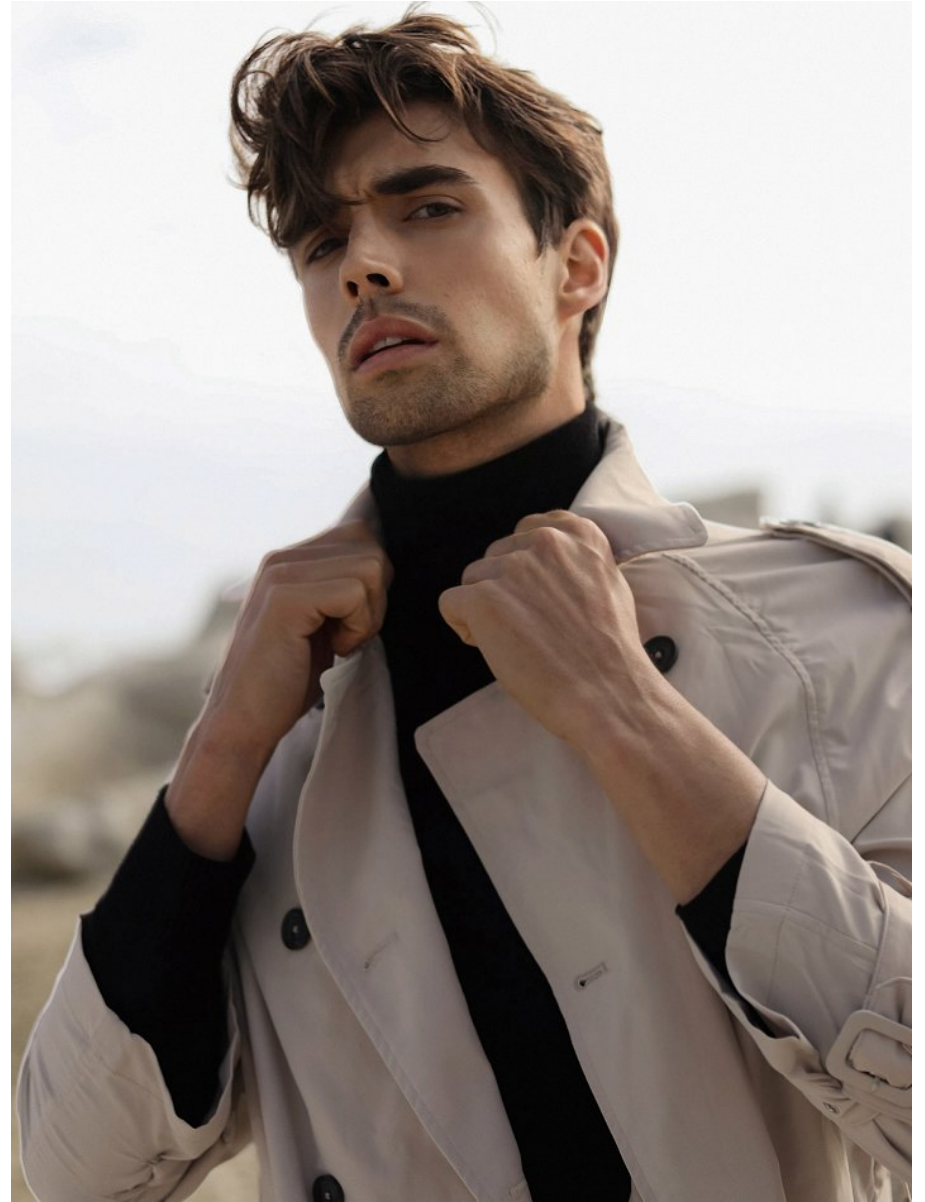

BOSS MODELS

CAPE TOWN

NIKOLAI FÜRNISS

Height: 186cm Chest: 97cm Waist: 78cm Suit: 38 Shoe: 8.5 UK Hair: Brown Eyes: Hazel