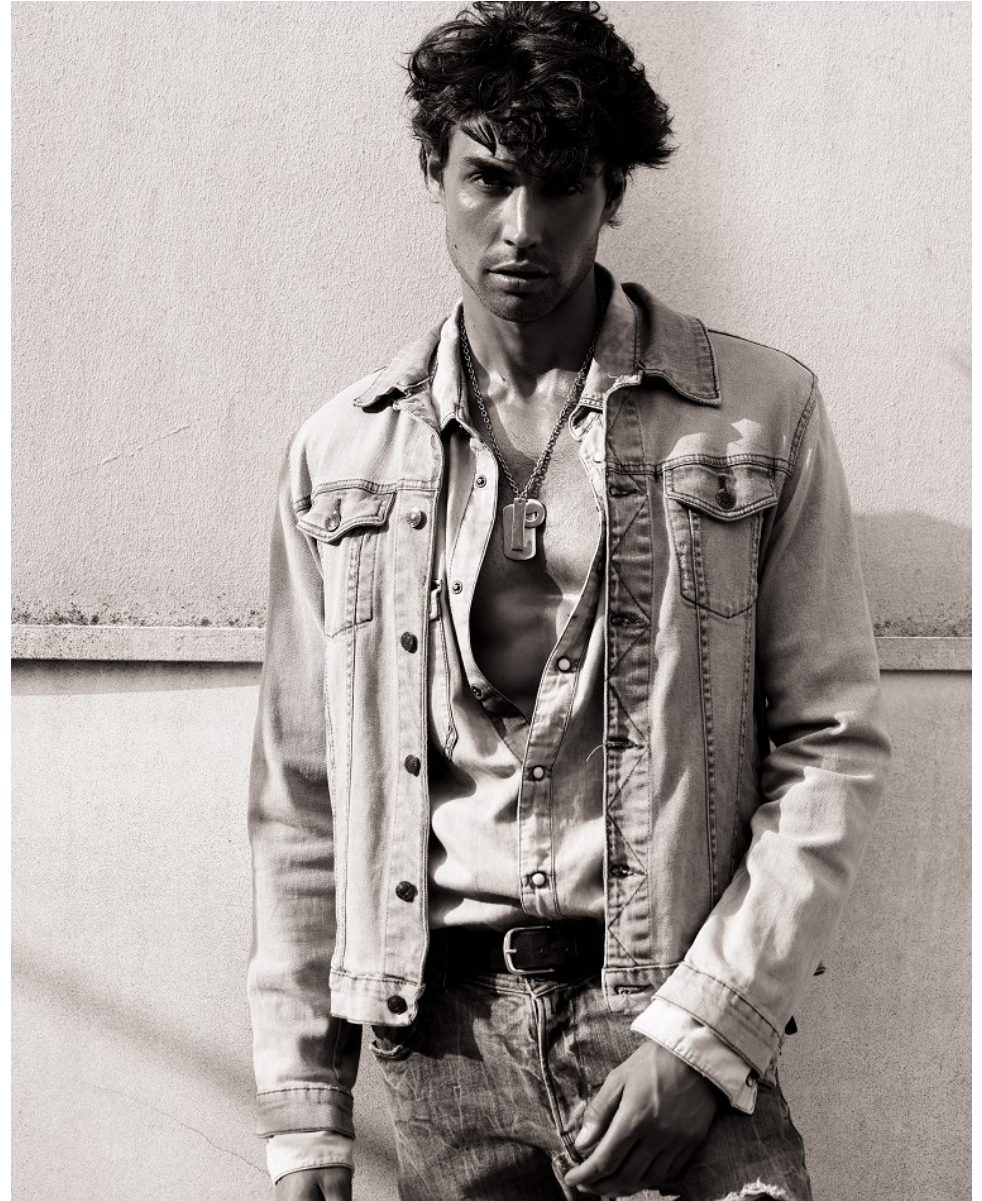

BOSS MODELS

CAPE TOWN

NIKOLAI FÜRNISS

Height: 186cm Chest: 97cm Waist: 78cm Suit: 38 Shoe: 8.5 UK Hair: Brown Eyes: Hazel