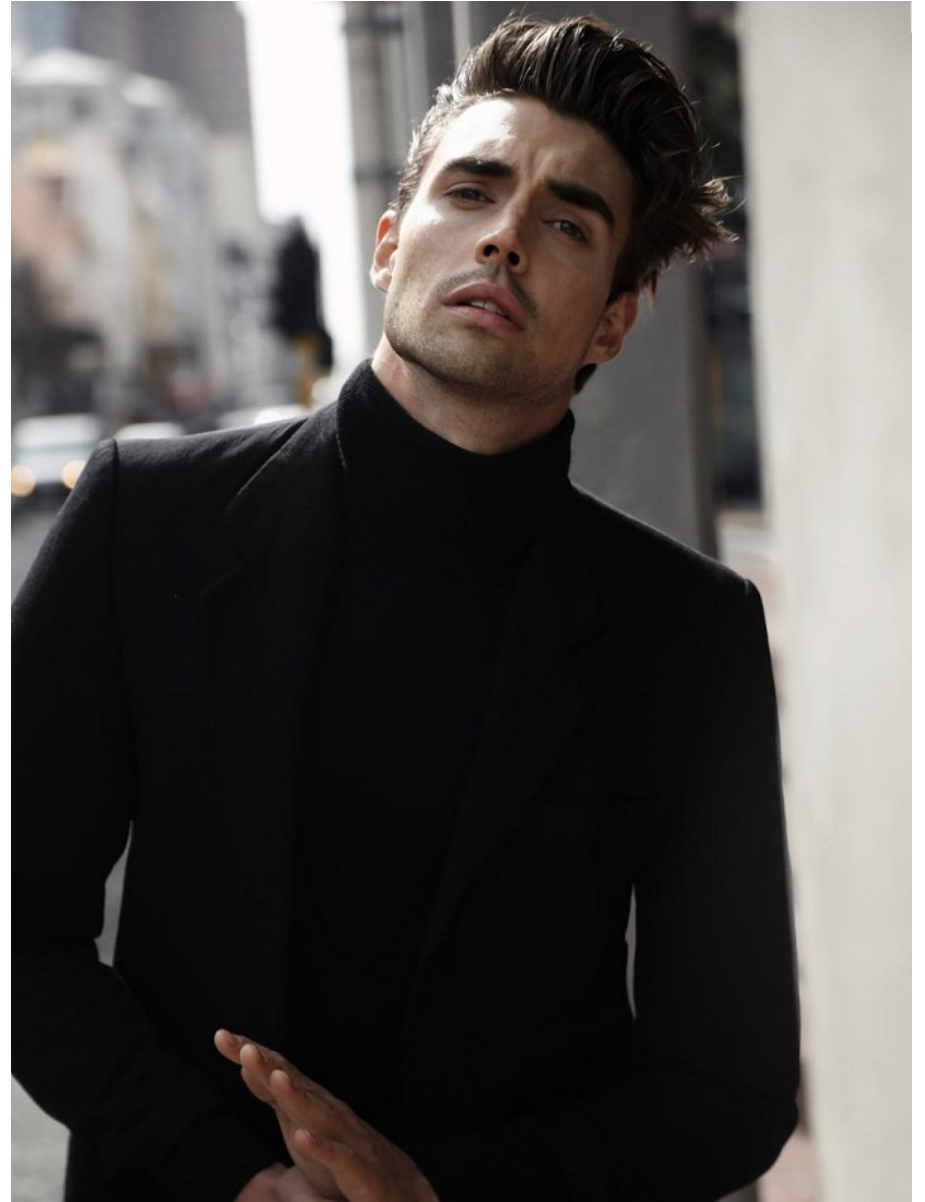

BOSS MODELS

CAPE TOWN

NIKOLAI FÜRNISS

Height: 186cm Chest: 97cm Waist: 78cm Suit: 38 Shoe: 8.5 UK Hair: Brown Eyes: Hazel