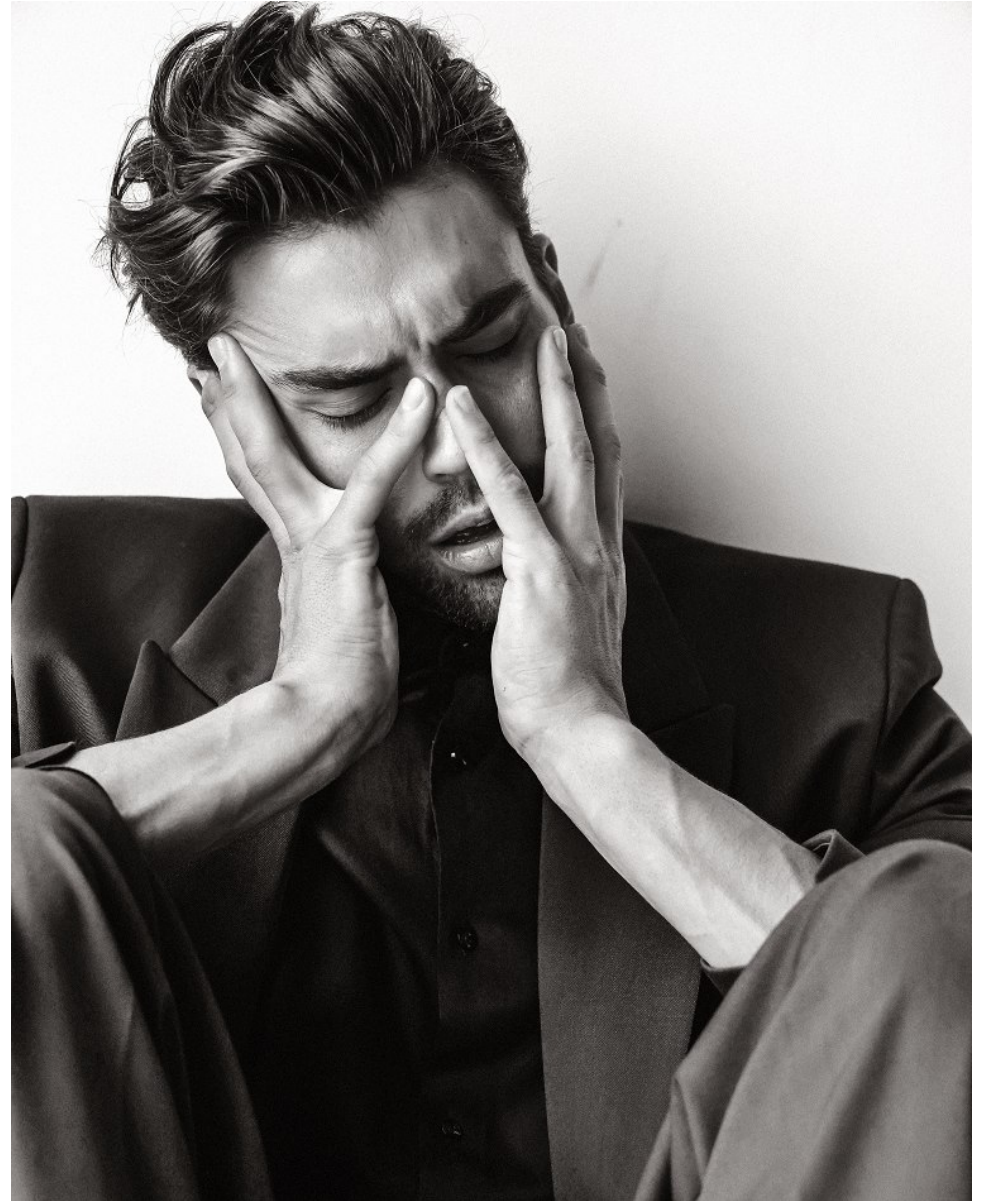

BOSS MODELS

CAPE TOWN

NIKOLAI FÜRNISS

Height: 186cm Chest: 97cm Waist: 78cm Suit: 38 Shoe: 8.5 UK Hair: Brown Eyes: Hazel