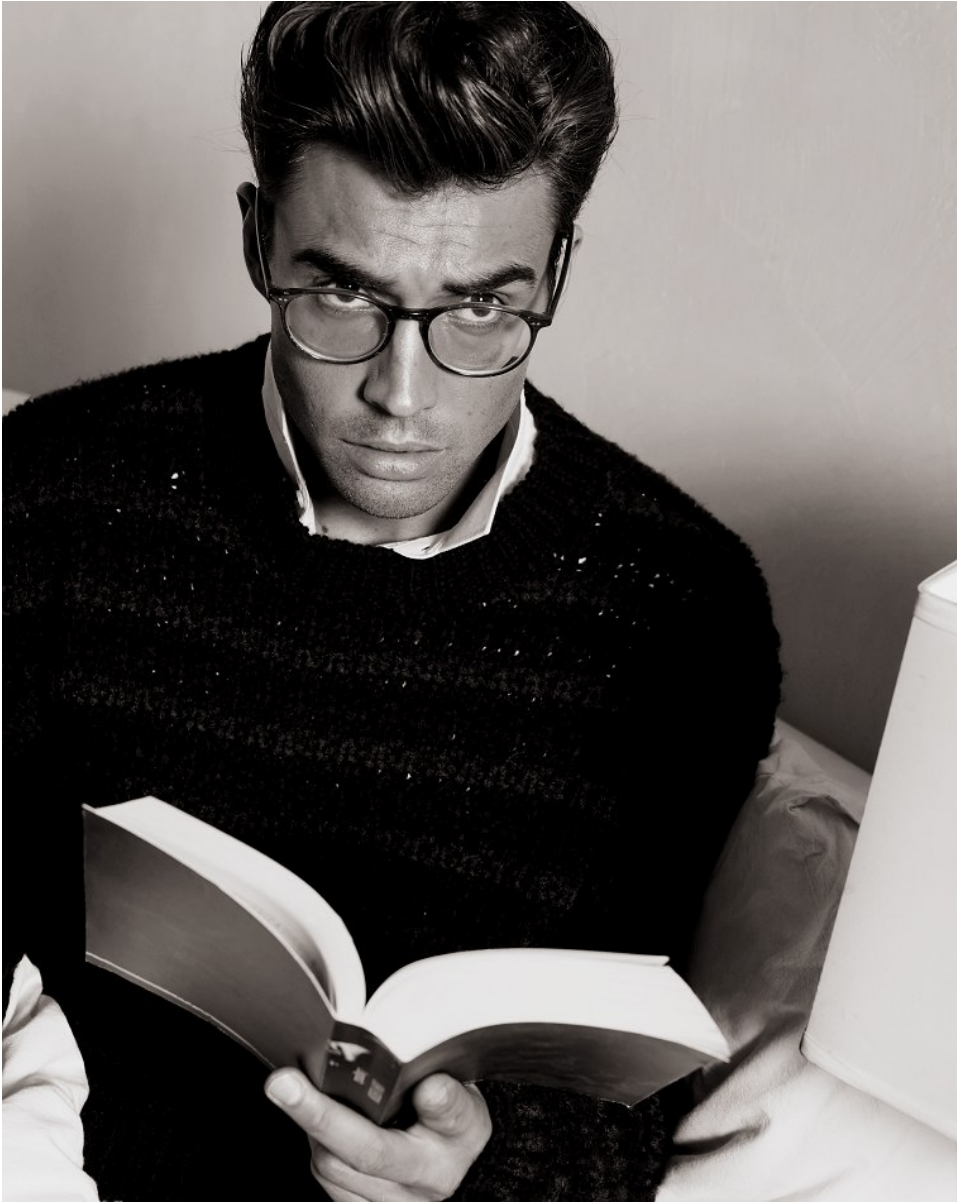

BOSS MODELS

CAPE TOWN

NIKOLAI FÜRNISS

Height: 186cm Chest: 97cm Waist: 78cm Suit: 38 Shoe: 8.5 UK Hair: Brown Eyes: Hazel

BOSS MODELS

CAPE TOWN

NIKOLAI FÜRNISS

Height: 186cm Chest: 97cm Waist: 78cm Suit: 38 Shoe: 8.5 UK Hair: Brown Eyes: Hazel