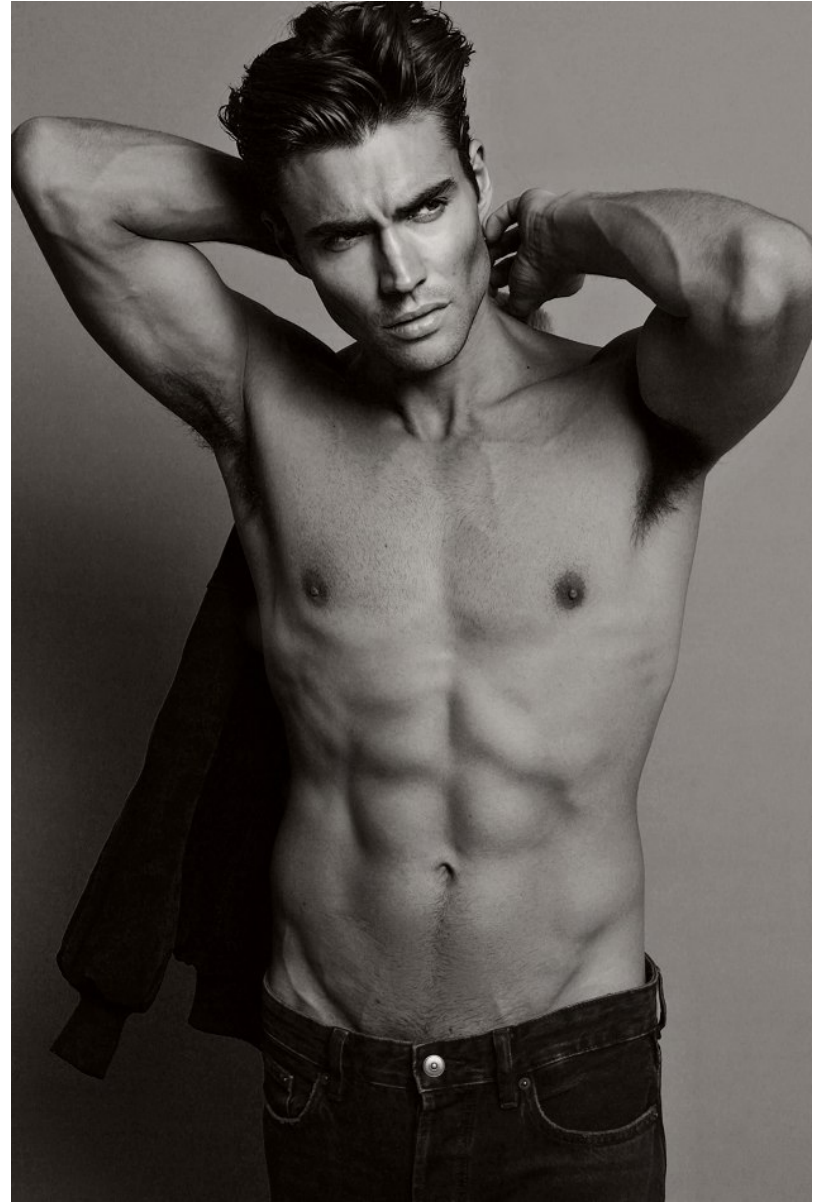

BOSS MODELS

CAPE TOWN

NIKOLAI FÜRNISS

Height: 186cm Chest: 98cm Waist: 78cm Shoe: 8.5 UK Hair: Brown Eyes: Hazel