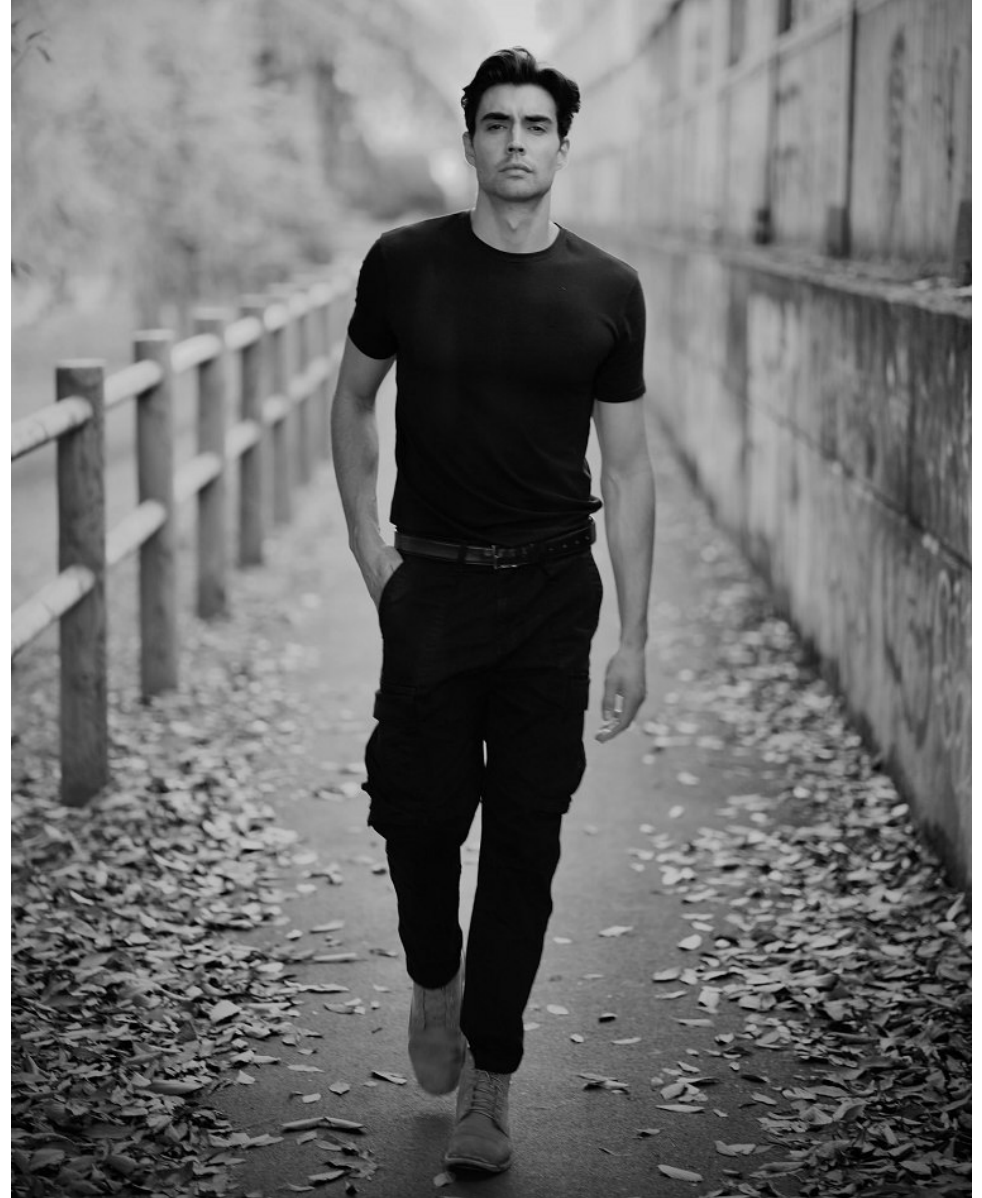

BOSS MODELS

CAPE TOWN

NIKOLAI FÜRNISS

Height: 186cm Chest: 97cm Waist: 78cm Suit: 38 Shoe: 8.5 UK Hair: Brown Eyes: Hazel

BOSS MODELS

CAPE TOWN

NIKOLAI FÜRNISS

Height: 186cm Chest: 97cm Waist: 78cm Suit: 38 Shoe: 8.5 UK Hair: Brown Eyes: Hazel