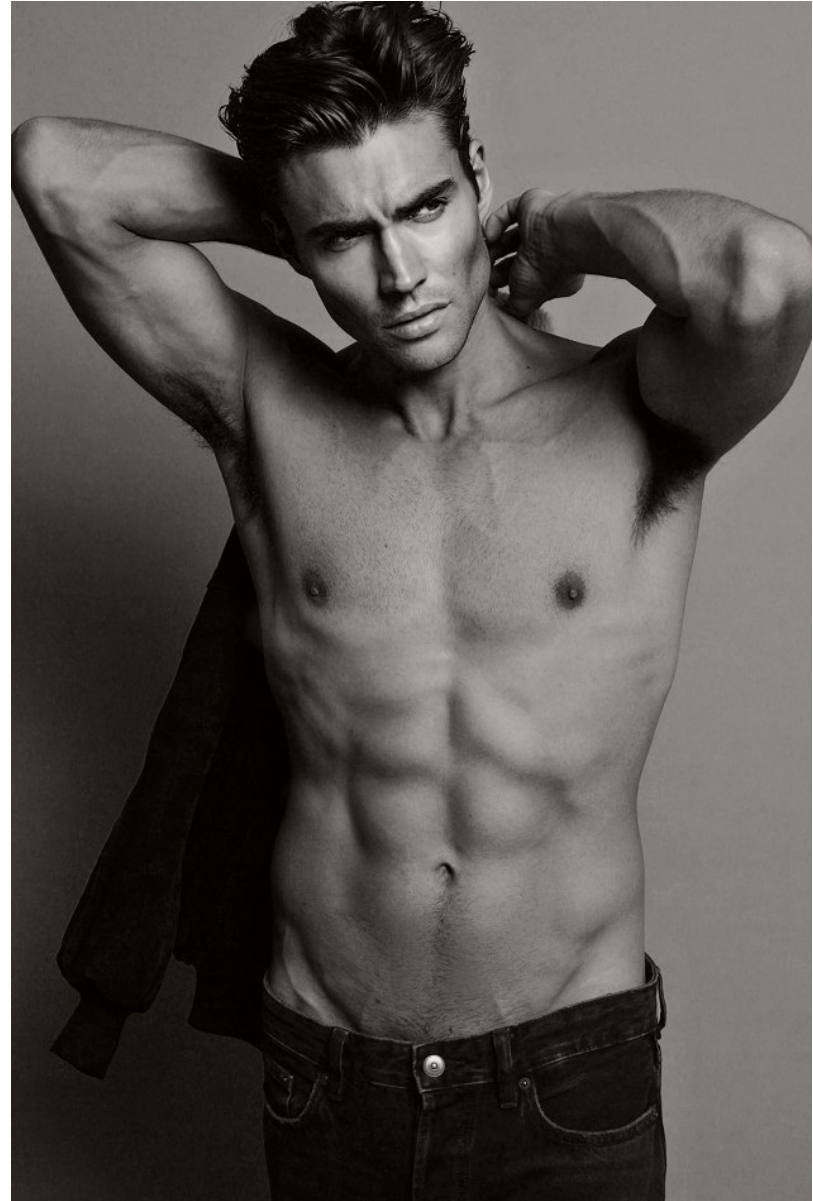

BOSS MODELS

CAPE TOWN

NIKOLAI FÜRNISS

Height: 186cm Chest: 97cm Waist: 78cm Suit: 38 Shoe: 8.5 UK Hair: Brown Eyes: Hazel