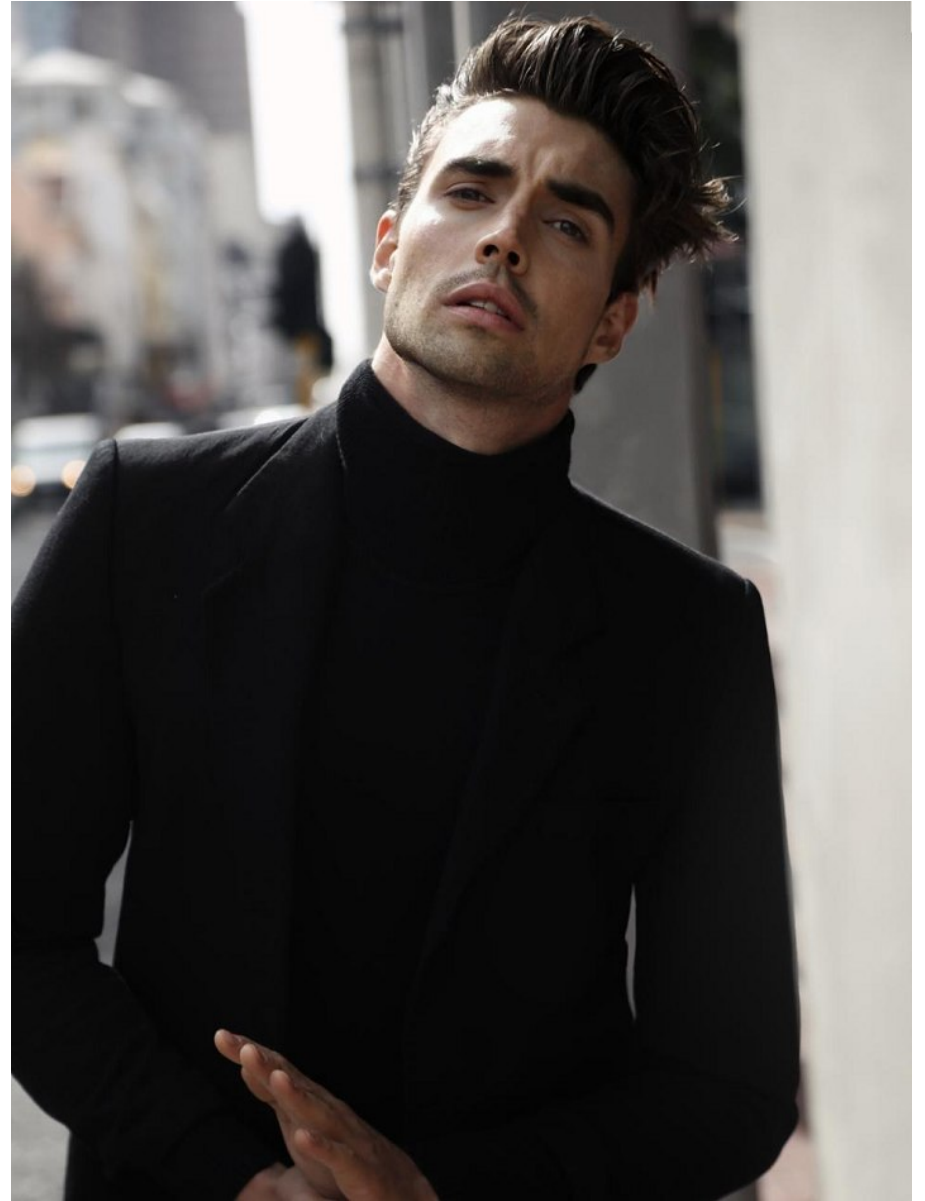

BOSS MODELS

CAPE TOWN

NIKOLAI FÜRNISS

Height: 186cm Chest: 98cm Waist: 78cm Shoe: 8.5 UK Hair: Brown Eyes: Hazel