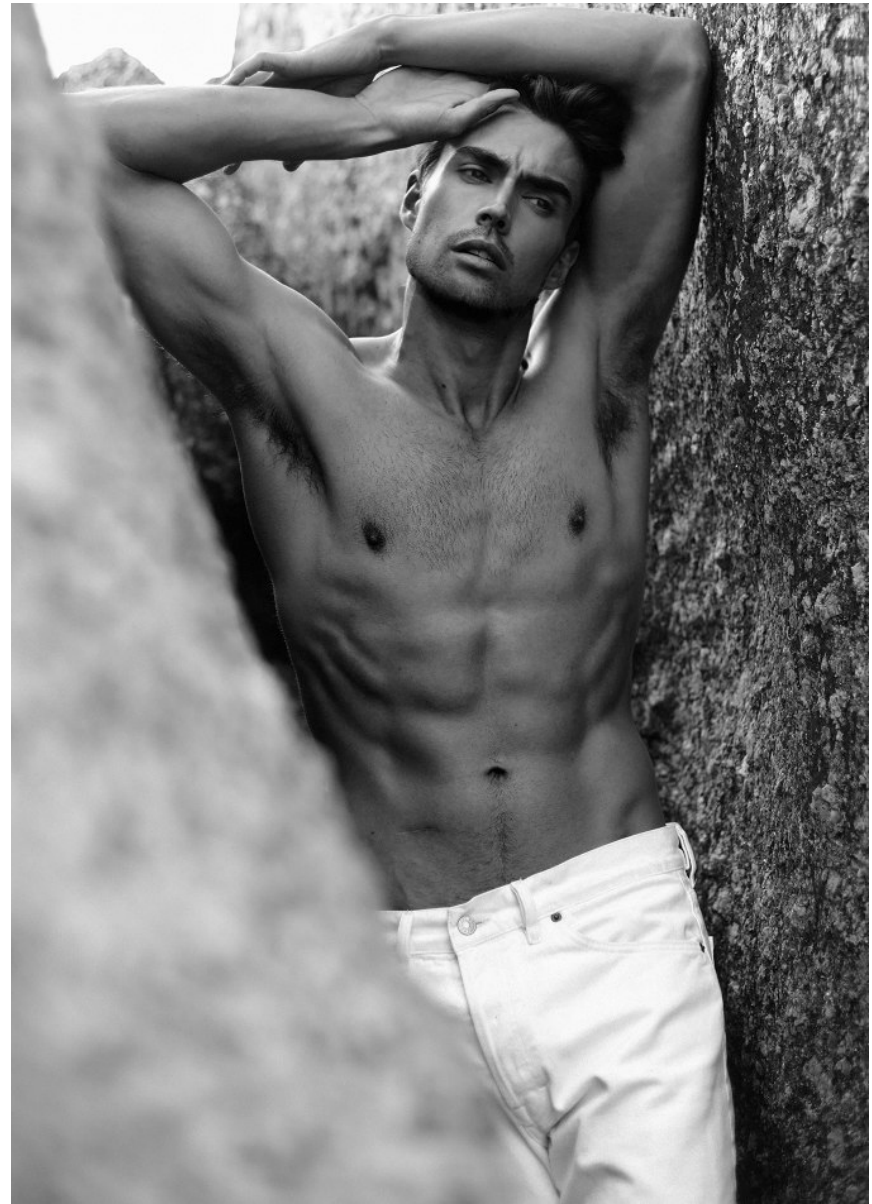

BOSS MODELS

CAPE TOWN

NIKOLAI FÜRNISS

Height: 186cm Chest: 97cm Waist: 78cm Suit: 38 Shoe: 8.5 UK Hair: Brown Eyes: Hazel

BOSS MODELS

CAPE TOWN

NIKOLAI FÜRNISS

Height: 186cm Chest: 97cm Waist: 78cm Suit: 38 Shoe: 8.5 UK Hair: Brown Eyes: Hazel