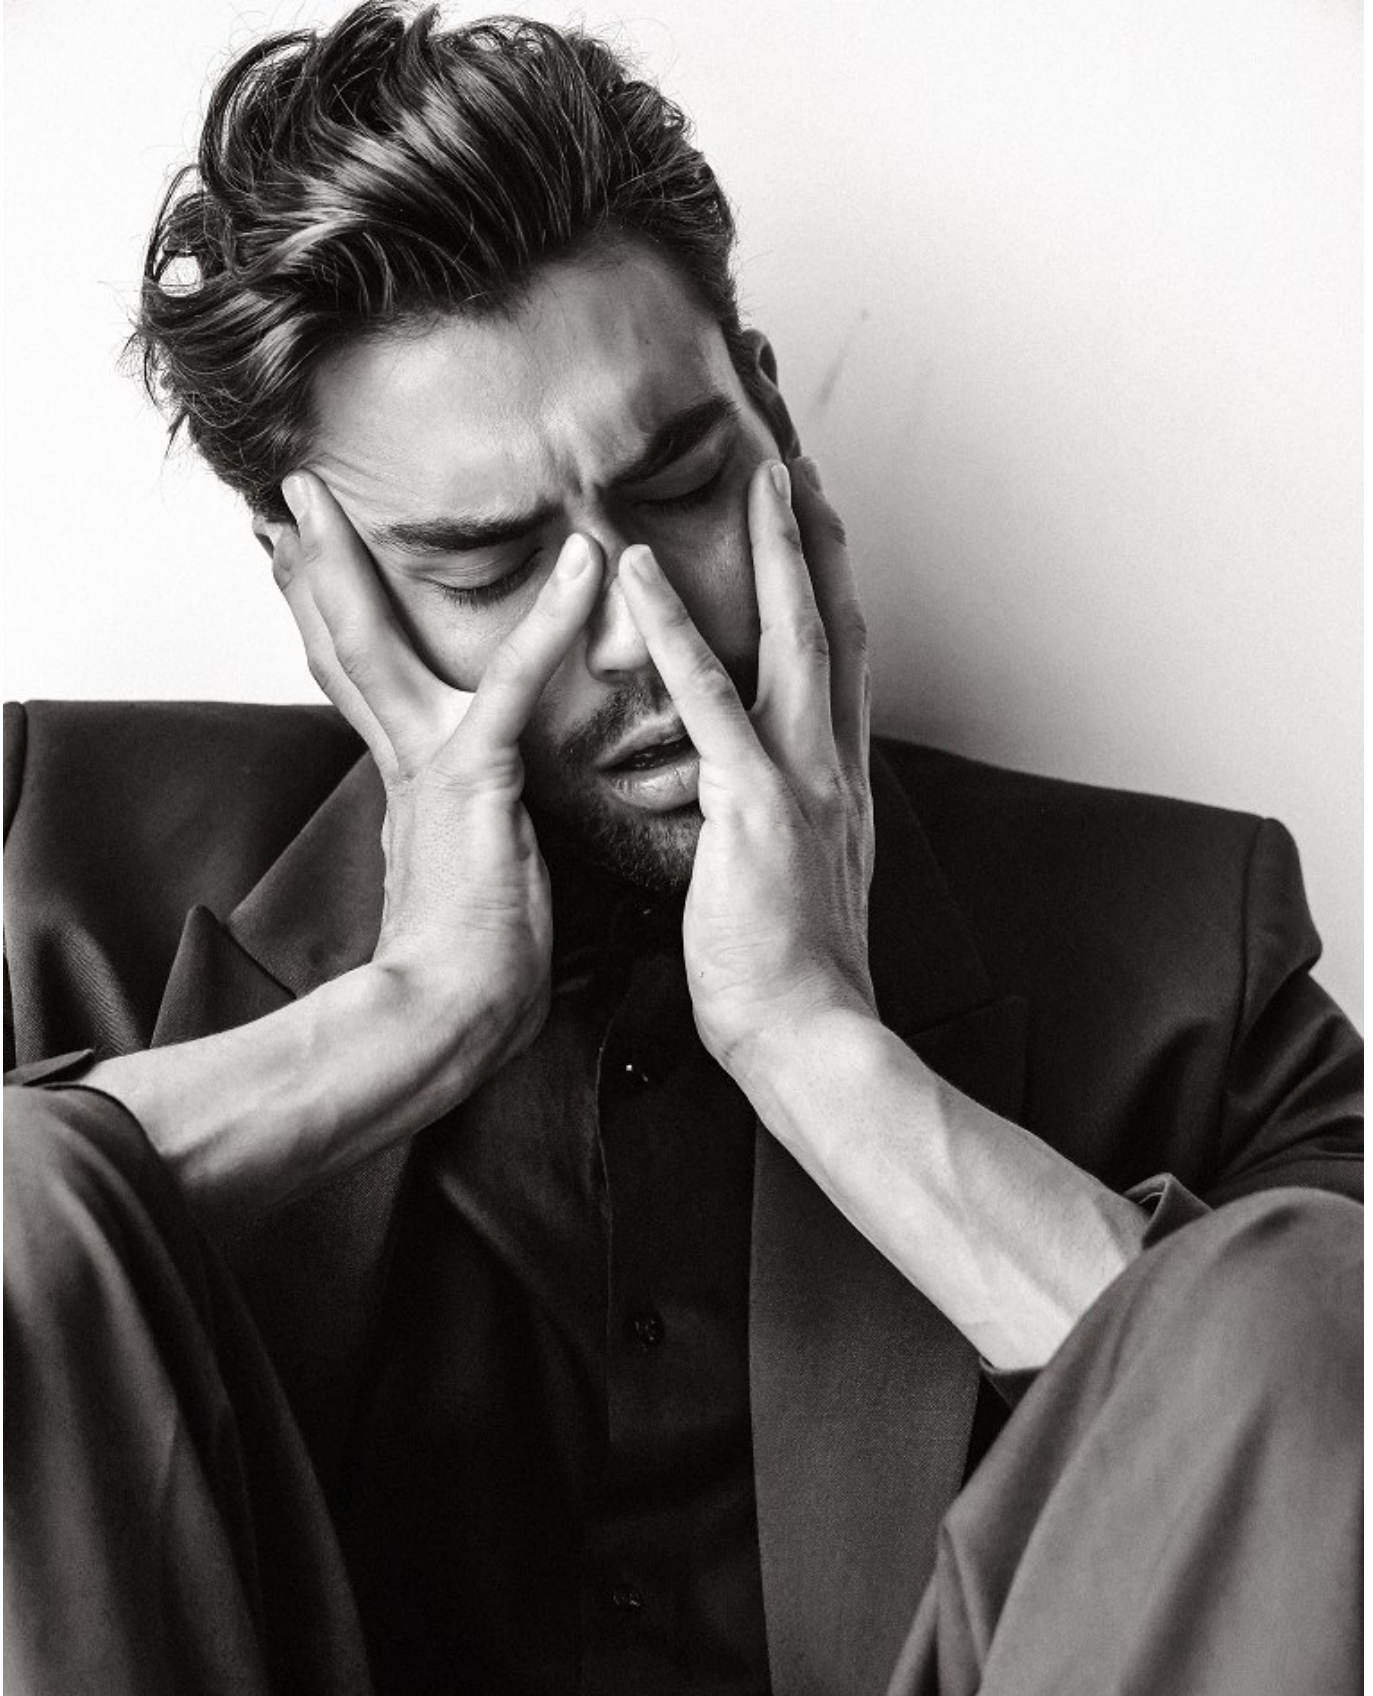

NIKOLAI FÜRNISS

BOSS MODELS

CAPE TOWN

Height: 186cm Chest: 97cm Waist: 78cm Suit: 38 Shoe: 8.5 UK Hair: Brown Eyes: Hazel