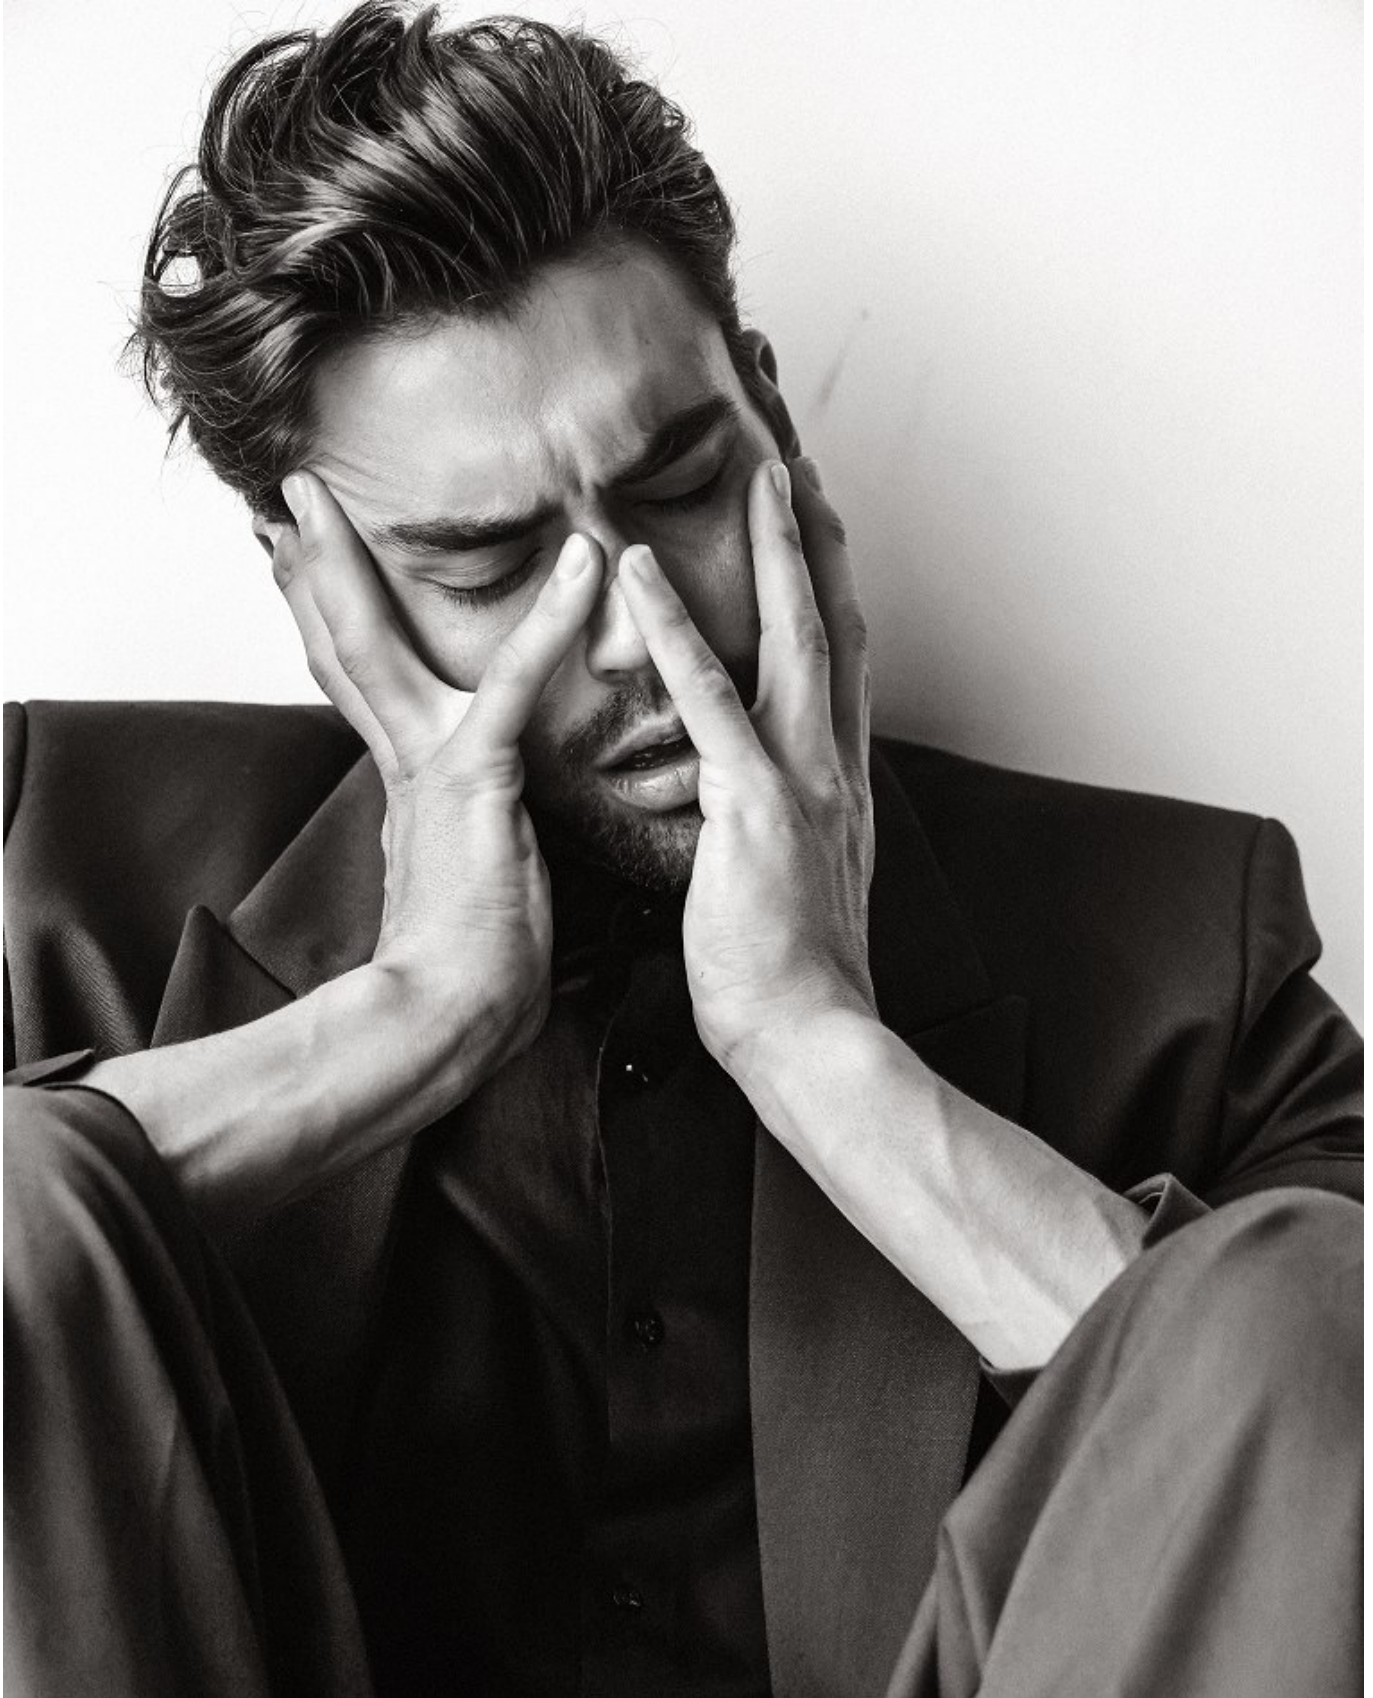

NIKOLAI FÜRNISS

BOSS MODELS

CAPE TOWN

Height: 186cm Chest: 98cm Waist: 78cm Suit: 38 Shoe: 8.5 UK Hair: Brown Eyes: Hazel