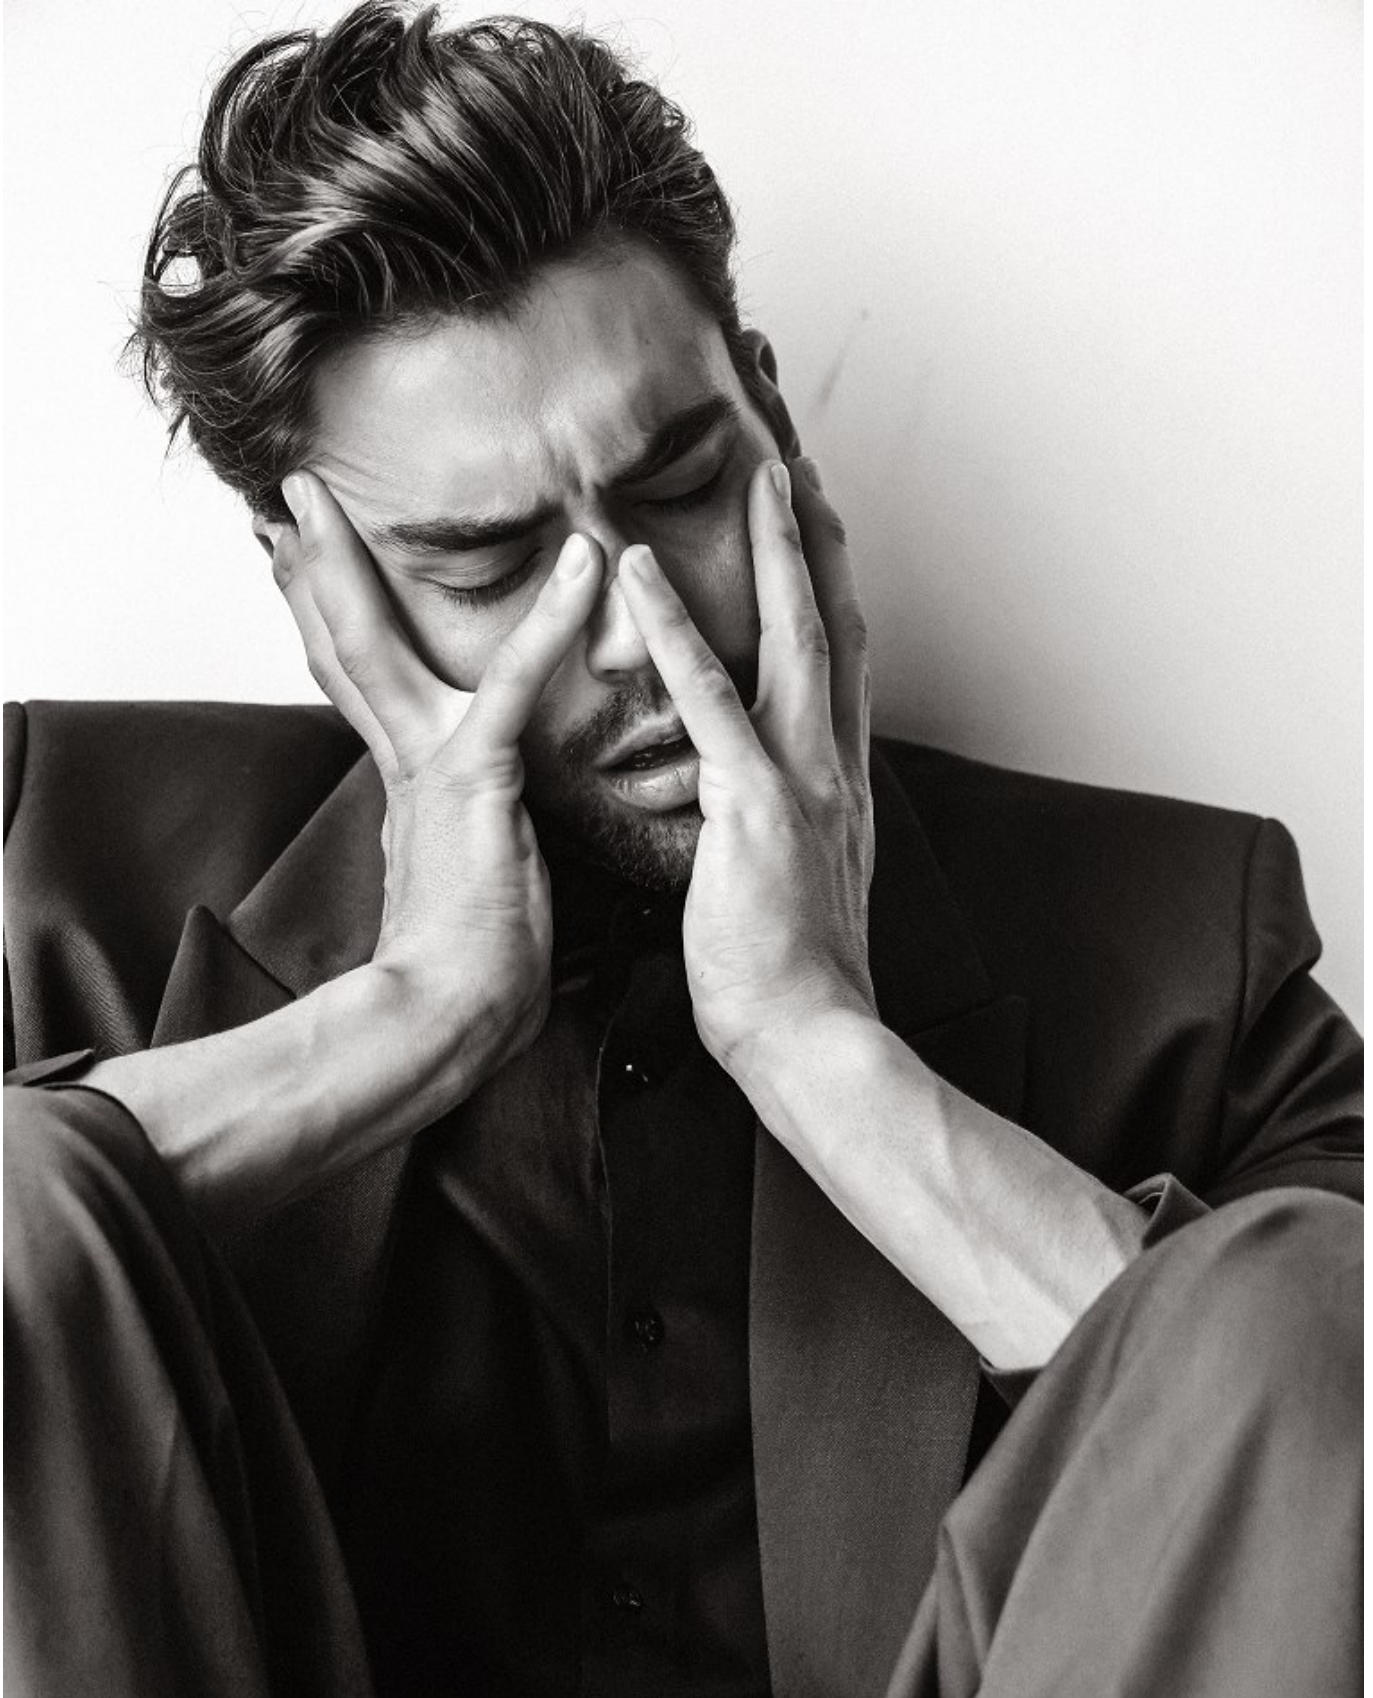

NIKOLAI FÜRNISS

BOSS MODELS

CAPE TOWN

Height: 186cm Chest: 98cm Waist: 78cm Shoe: 8.5 UK Hair: Brown Eyes: Hazel