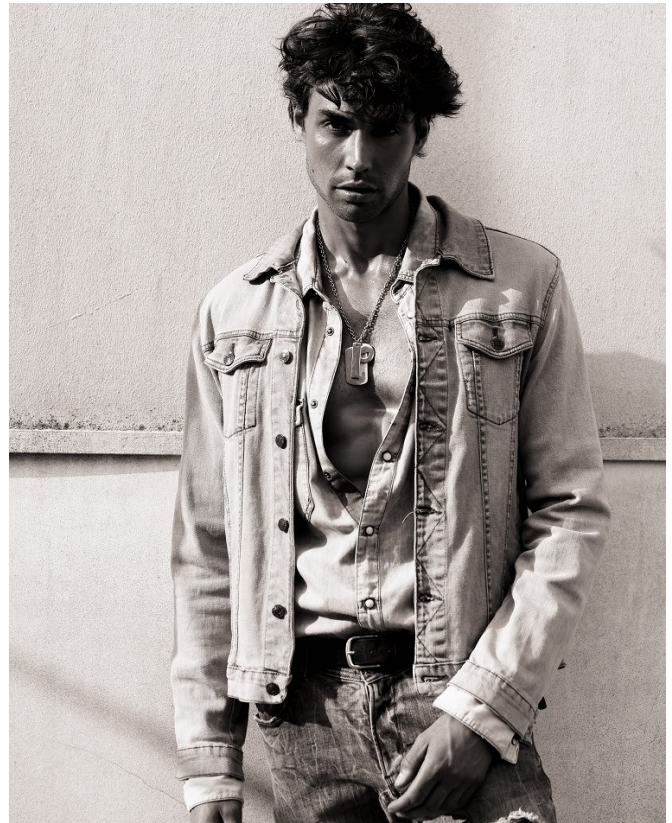

BOSS MODELS

CAPE TOWN

NIKOLAI FÜRNISS

Height: 186cm Chest: 98cm Waist: 78cm Suit: 38 Shoe: 8.5 UK Hair: Brown Eyes: Hazel

BOSS MODELS

CAPE TOWN

NIKOLAI FÜRNISS

Height: 186cm Chest: 98cm Waist: 78cm Suit: 38 Shoe: 8.5 UK Hair: Brown Eyes: Hazel