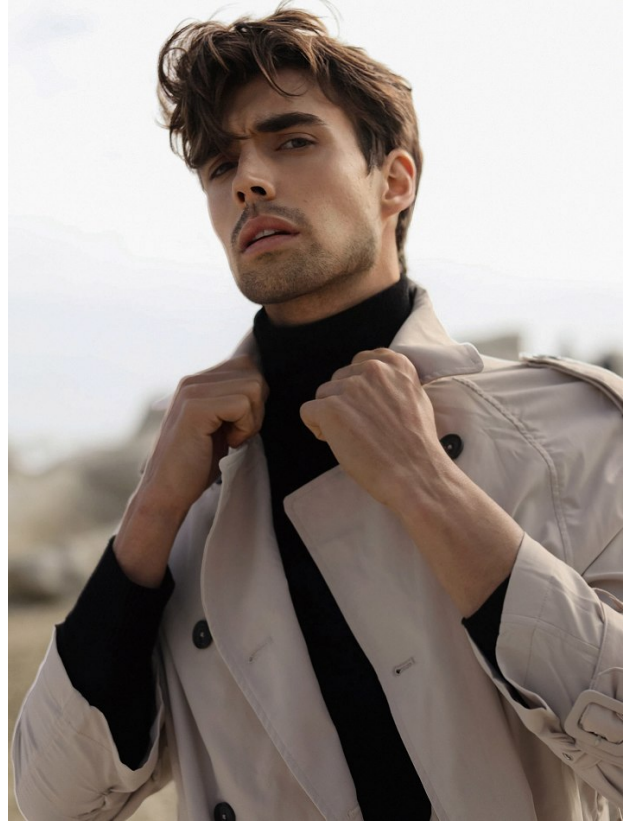

BOSS MODELS

CAPE TOWN

NIKOLAI FÜRNISS

Height: 186cm Chest: 98cm Waist: 78cm Suit: 38 Shoe: 8.5 UK Hair: Brown Eyes: Hazel