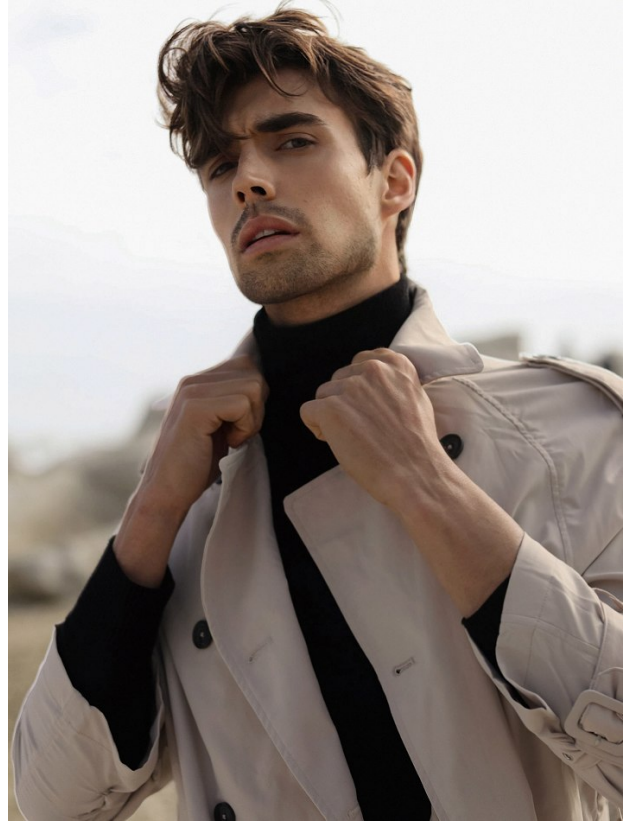

BOSS MODELS

CAPE TOWN

NIKOLAI FÜRNISS

Height: 186cm Chest: 98cm Waist: 78cm Shoe: 8.5 UK Hair: Brown Eyes: Hazel