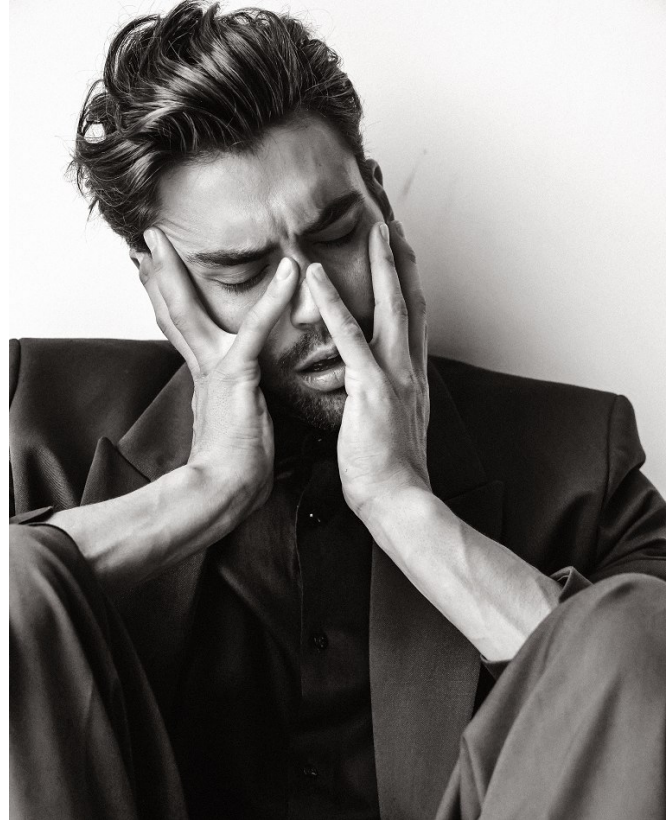

BOSS MODELS

CAPE TOWN

NIKOLAI FÜRNISS

Height: 186cm Chest: 98cm Waist: 78cm Shoe: 8.5 UK Hair: Brown Eyes: Hazel

BOSS MODELS

CAPE TOWN

NIKOLAI FÜRNISS

Height: 186cm Chest: 98cm Waist: 78cm Shoe: 8.5 UK Hair: Brown Eyes: Hazel