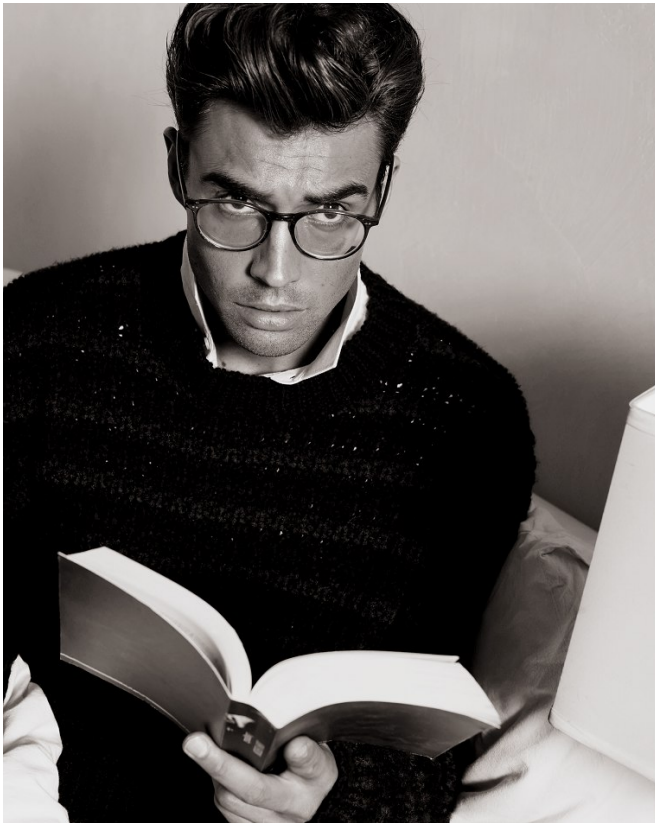

BOSS MODELS

CAPE TOWN

NIKOLAI FÜRNISS

Height: 186cm Chest: 98cm Waist: 78cm Suit: 38 Shoe: 8.5 UK Hair: Brown Eyes: Hazel

BOSS MODELS

CAPE TOWN

NIKOLAI FÜRNISS

Height: 186cm Chest: 98cm Waist: 78cm Suit: 38 Shoe: 8.5 UK Hair: Brown Eyes: Hazel