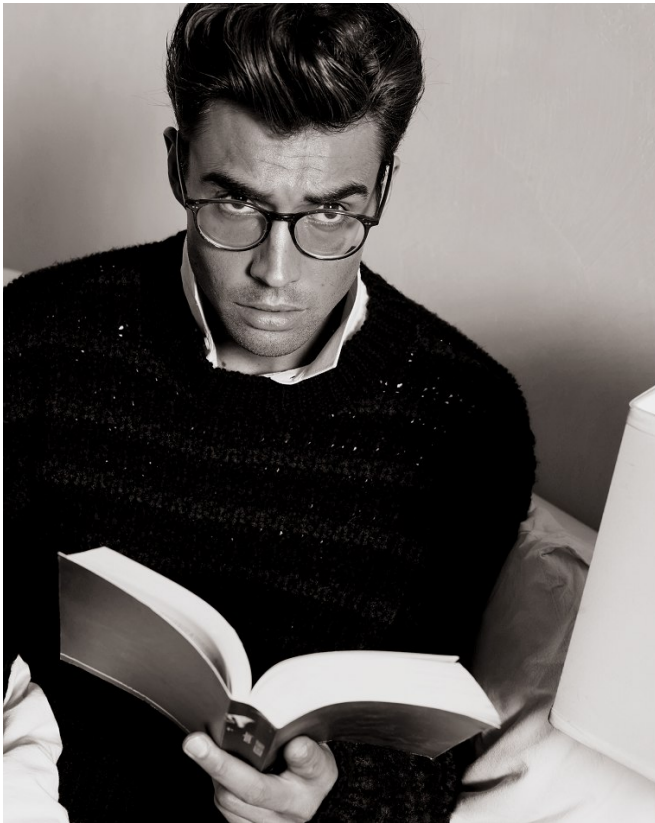

BOSS MODELS

CAPE TOWN

NIKOLAI FÜRNISS

Height: 186cm Chest: 98cm Waist: 78cm Shoe: 8.5 UK Hair: Brown Eyes: Hazel

BOSS MODELS

CAPE TOWN

NIKOLAI FÜRNISS

Height: 186cm Chest: 98cm Waist: 78cm Shoe: 8.5 UK Hair: Brown Eyes: Hazel