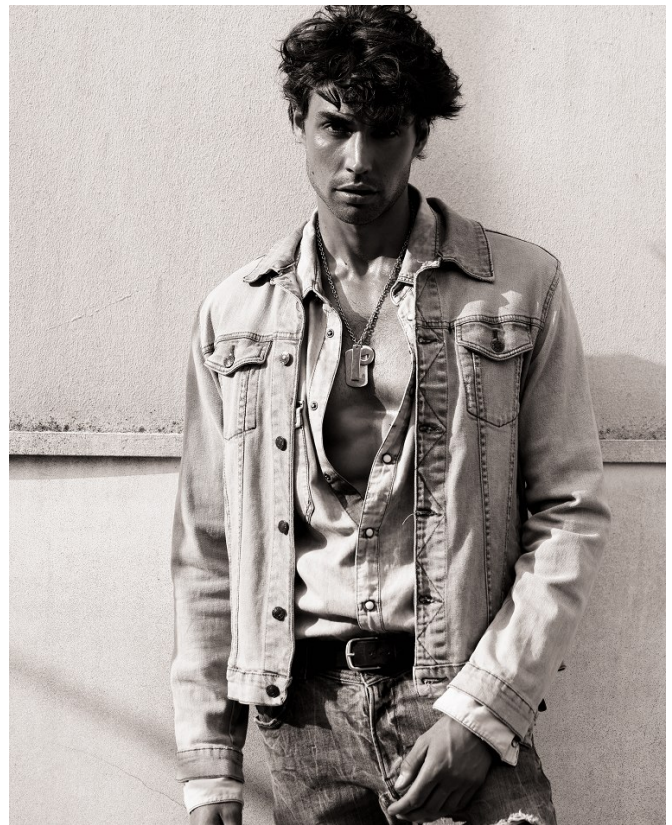

BOSS MODELS

CAPE TOWN

NIKOLAI FÜRNISS

Height: 186cm Chest: 97cm Waist: 78cm Suit: 38 Shoe: 8.5 UK Hair: Brown Eyes: Hazel

BOSS MODELS

CAPE TOWN

NIKOLAI FÜRNISS

Height: 186cm Chest: 97cm Waist: 78cm Suit: 38 Shoe: 8.5 UK Hair: Brown Eyes: Hazel