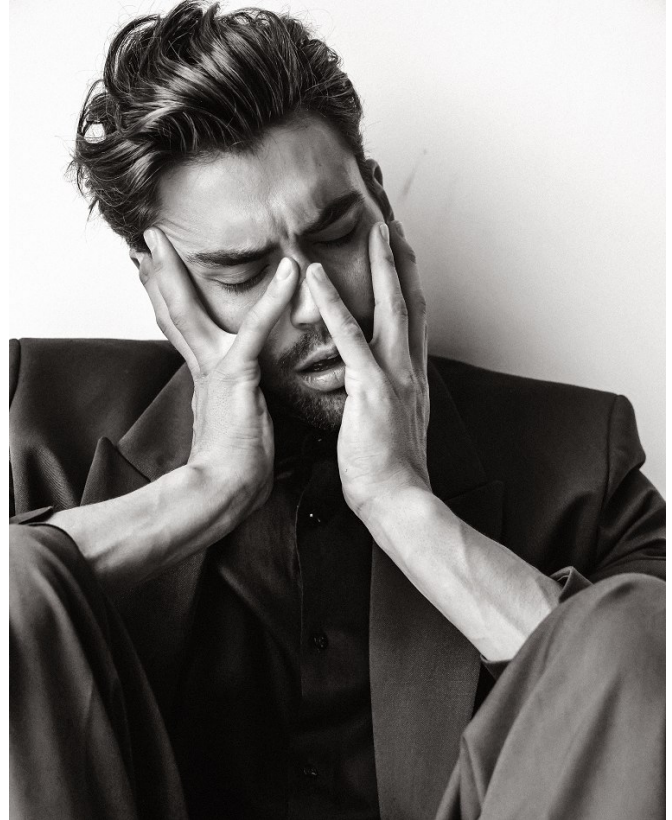

BOSS MODELS

CAPE TOWN

NIKOLAI FÜRNISS

Height: 186cm Chest: 98cm Waist: 78cm Suit: 38 Shoe: 8.5 UK Hair: Brown Eyes: Hazel

BOSS MODELS

CAPE TOWN

NIKOLAI FÜRNISS

Height: 186cm Chest: 98cm Waist: 78cm Suit: 38 Shoe: 8.5 UK Hair: Brown Eyes: Hazel