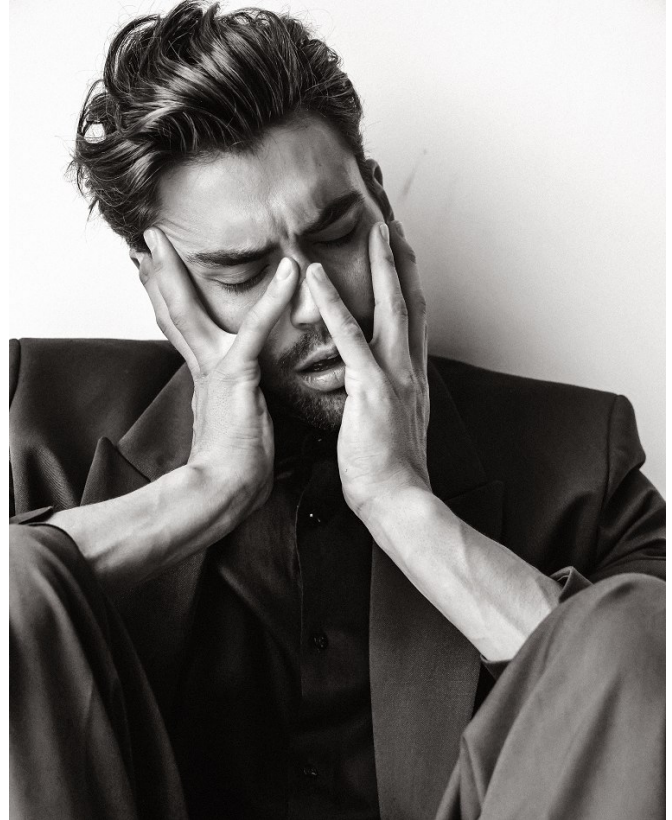

BOSS MODELS

CAPE TOWN

NIKOLAI FÜRNISS

Height: 186cm Chest: 97cm Waist: 78cm Suit: 38 Shoe: 8.5 UK Hair: Brown Eyes: Hazel

BOSS MODELS

CAPE TOWN

NIKOLAI FÜRNISS

Height: 186cm Chest: 97cm Waist: 78cm Suit: 38 Shoe: 8.5 UK Hair: Brown Eyes: Hazel