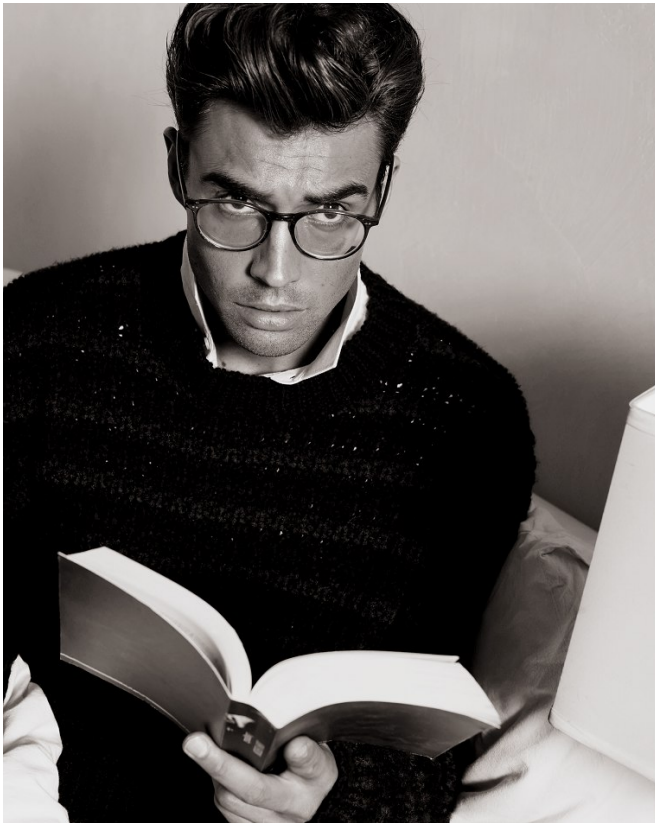

BOSS MODELS

CAPE TOWN

NIKOLAI FÜRNISS

Height: 186cm Chest: 97cm Waist: 78cm Suit: 38 Shoe: 8.5 UK Hair: Brown Eyes: Hazel

BOSS MODELS

CAPE TOWN

NIKOLAI FÜRNISS

Height: 186cm Chest: 97cm Waist: 78cm Suit: 38 Shoe: 8.5 UK Hair: Brown Eyes: Hazel