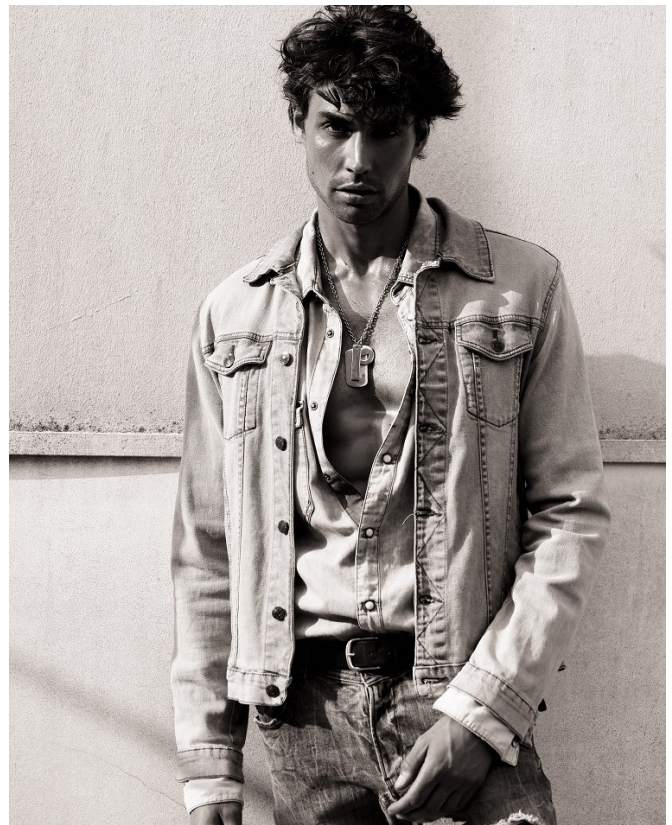

BOSS MODELS

CAPE TOWN

NIKOLAI FÜRNISS

Height: 186cm Chest: 98cm Waist: 78cm Shoe: 8.5 UK Hair: Brown Eyes: Hazel

BOSS MODELS

CAPE TOWN

NIKOLAI FÜRNISS

Height: 186cm Chest: 98cm Waist: 78cm Shoe: 8.5 UK Hair: Brown Eyes: Hazel