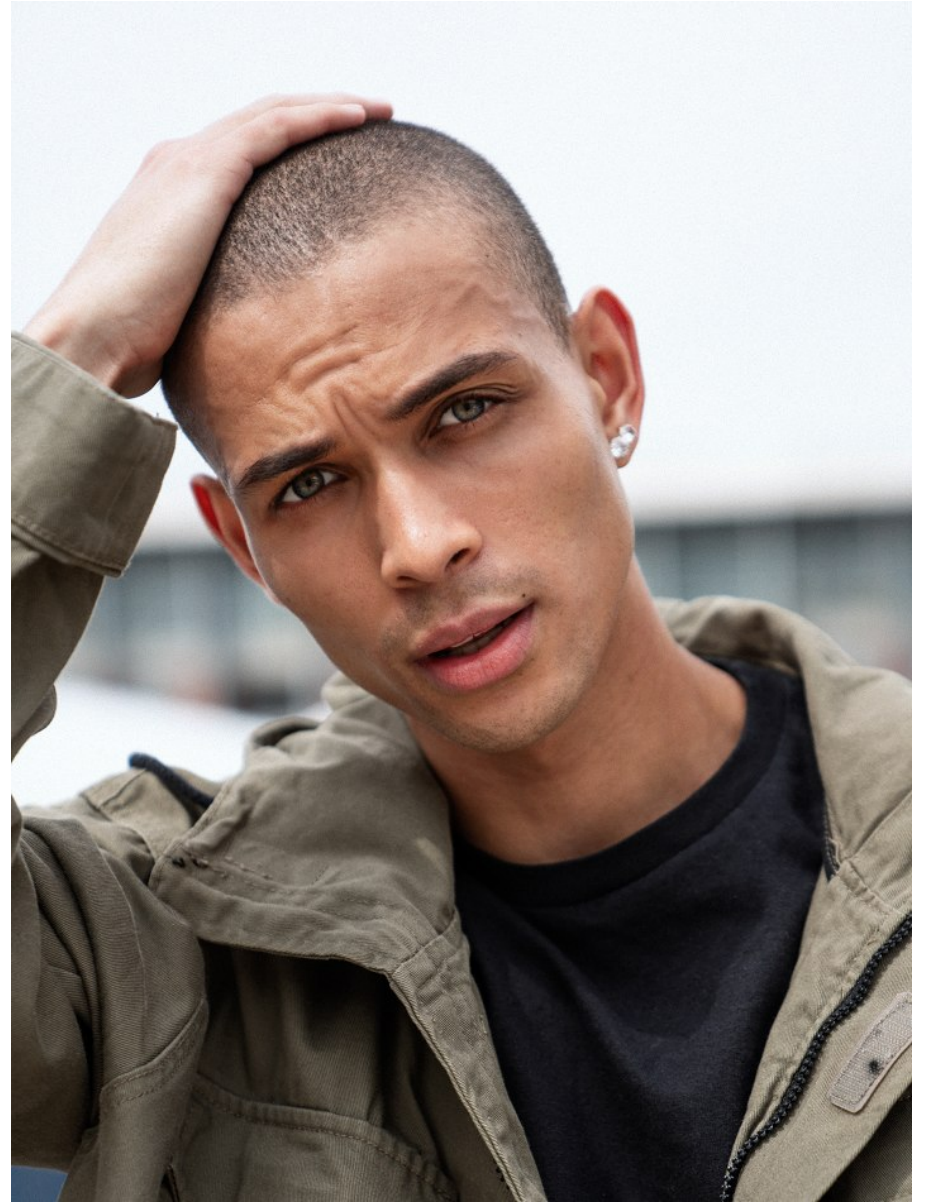

BOSS MODELS

CAPE TOWN

CALLYN HOPE

Height: 180cm Chest: 100cm Waist: 74cm Suit: 40 R Shoe: 8 UK Hair: Brown Eyes: Blue

BOSS MODELS

CAPE TOWN

CALLYN HOPE

Height: 180cm Chest: 100cm Waist: 74cm Suit: 40 R Shoe: 8 UK Hair: Brown Eyes: Blue

BOSS MODELS

CAPE TOWN

CALLYN HOPE

Height: 180cm Chest: 100cm Waist: 74cm Suit: 40 R Shoe: 8 UK Hair: Brown Eyes: Blue

BOSS MODELS

CAPE TOWN

CALYN HOPE

Height: 180cm Chest: 100cm Waist: 74cm Suit: 40 R Shoe: 8 UK Hair: Brown Eyes: Blue

BOSS MODELS

CAPE TOWN

CALYN HOPE

Height: 180cm Chest: 100cm Waist: 74cm Suit: 40 R Shoe: 8 UK Hair: Brown Eyes: Blue

BOSS MODELS

CAPE TOWN

CALYN HOPE

Height: 180cm Chest: 100cm Waist: 74cm Suit: 40 R Shoe: 8 UK Hair: Brown Eyes: Blue