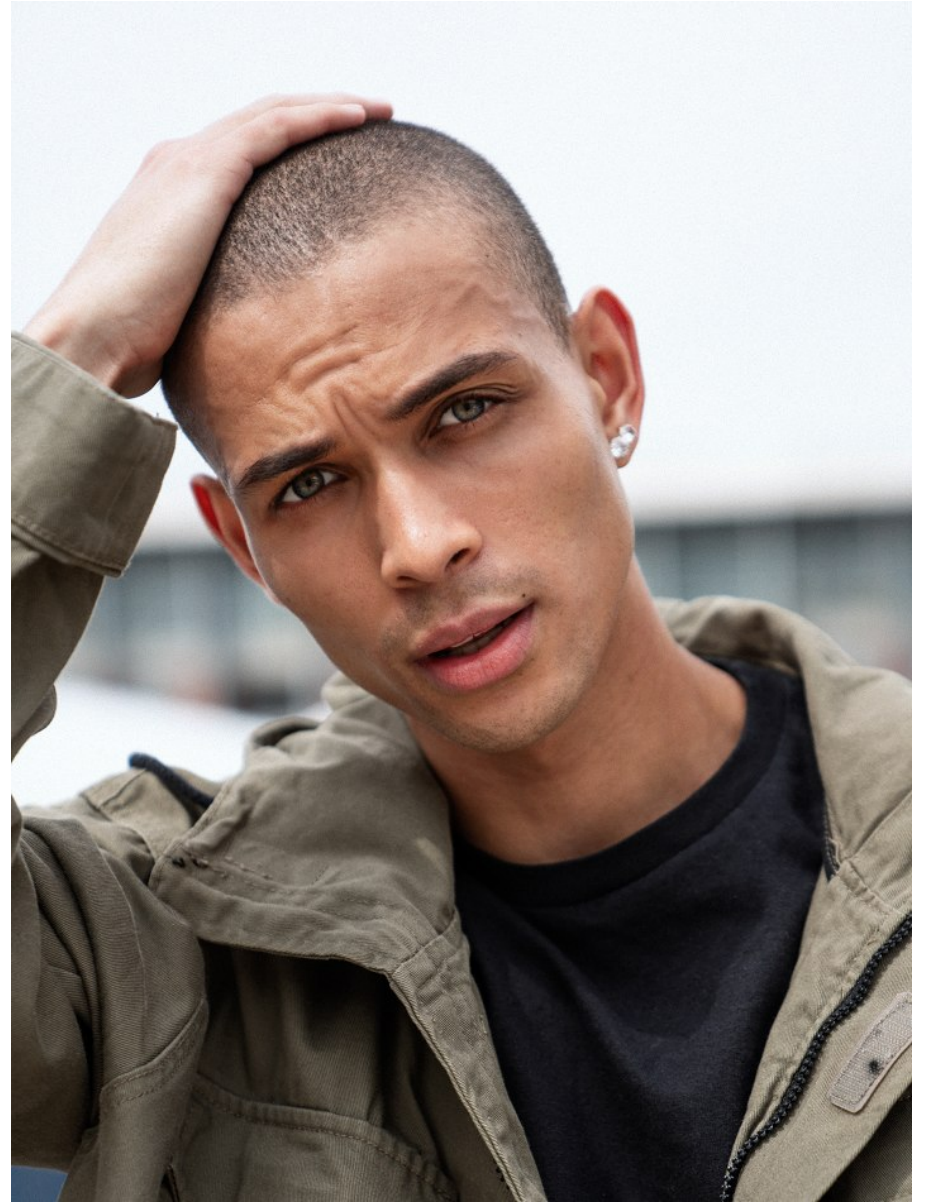

BOSS MODELS

CAPE TOWN

CALLYN HOPE

Height: 180cm Chest: 100cm Waist: 74cm Suit: 40 R Shoe: 8 UK Hair: Brown Eyes: Blue

BOSS MODELS

CAPE TOWN

CALYN HOPE

Height: 180cm Chest: 100cm Waist: 74cm Suit: 40 R Shoe: 8 UK Hair: Brown Eyes: Blue

BOSS MODELS

CAPE TOWN

CALLYN HOPE

Height: 180cm Chest: 100cm Waist: 74cm Suit: 40 R Shoe: 8 UK Hair: Brown Eyes: Blue

BOSS MODELS

CAPE TOWN

CALLYN HOPE

Height: 180cm Chest: 100cm Waist: 74cm Suit: 40 R Shoe: 8 UK Hair: Brown Eyes: Blue

BOSS MODELS

CAPE TOWN

CALYN HOPE

Height: 180cm Chest: 100cm Waist: 74cm Suit: 40 R Shoe: 8 UK Hair: Brown Eyes: Blue

BOSS MODELS

CAPE TOWN

CALYN HOPE

Height: 180cm Chest: 100cm Waist: 74cm Suit: 40 R Shoe: 8 UK Hair: Brown Eyes: Blue