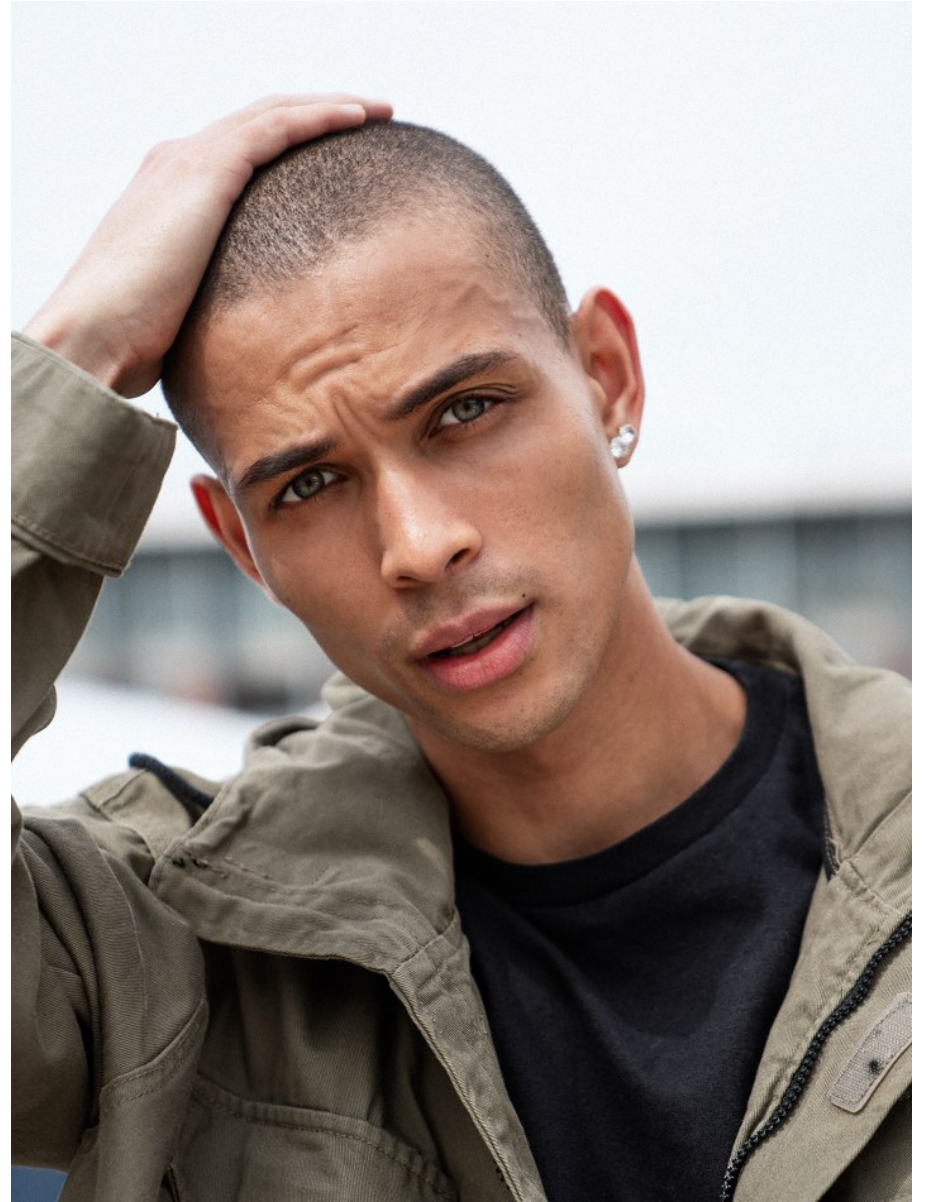

BOSS MODELS

CAPE TOWN

CALLYN HOPE

Height: 180cm Chest: 100cm Waist: 74cm Suit: 40 R Shoe: 8 UK Hair: Brown Eyes: Blue

BOSS MODELS

CAPE TOWN

CALYN HOPE

Height: 180cm Chest: 100cm Waist: 74cm Suit: 40 R Shoe: 8 UK Hair: Brown Eyes: Blue

BOSS MODELS

CAPE TOWN

CALLYN HOPE

Height: 180cm Chest: 100cm Waist: 74cm Suit: 40 R Shoe: 8 UK Hair: Brown Eyes: Blue

BOSS MODELS

CAPE TOWN

CALLYN HOPE

Height: 180cm Chest: 100cm Waist: 74cm Suit: 40 R Shoe: 8 UK Hair: Brown Eyes: Blue

BOSS MODELS

CAPE TOWN

CALYNN HOPE

Height: 180cm Chest: 100cm Waist: 74cm Suit: 40 R Shoe: 8 UK Hair: Brown Eyes: Blue

BOSS MODELS

CAPE TOWN

CALYN HOPE

Height: 180cm Chest: 100cm Waist: 74cm Suit: 40 R Shoe: 8 UK Hair: Brown Eyes: Blue