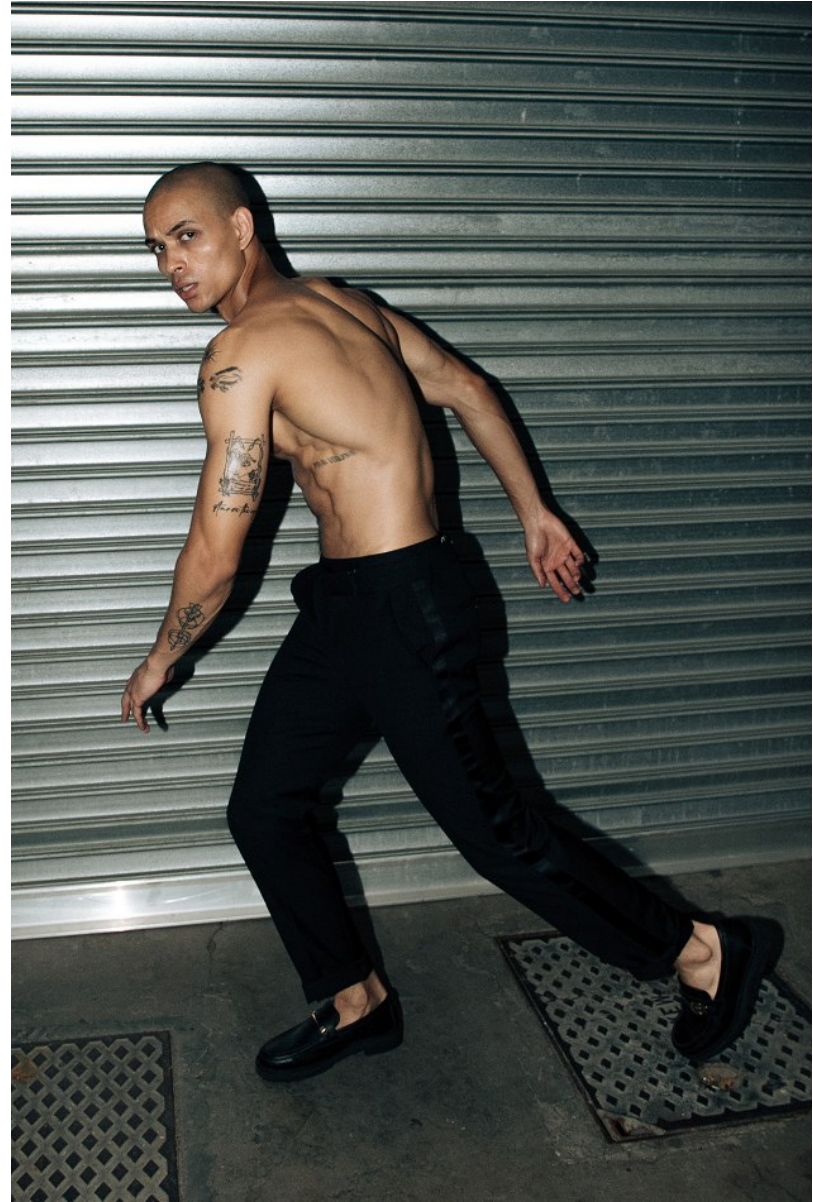

BOSS MODELS

CAPE TOWN

CALLYN HOPE

Height: 180cm Chest: 100cm Waist: 74cm Suit: 40 R Shoe: 8 UK Hair: Brown Eyes: Blue

BOSS MODELS

CAPE TOWN

CALLYN HOPE

Height: 180cm Chest: 100cm Waist: 74cm Suit: 40 R Shoe: 8 UK Hair: Brown Eyes: Blue

BOSS MODELS

CAPE TOWN

CALLYN HOPE

Height: 180cm Chest: 100cm Waist: 74cm Suit: 40 R Shoe: 8 UK Hair: Brown Eyes: Blue

BOSS MODELS

CAPE TOWN

CALYN HOPE

Height: 180cm Chest: 100cm Waist: 74cm Suit: 40 R Shoe: 8 UK Hair: Brown Eyes: Blue