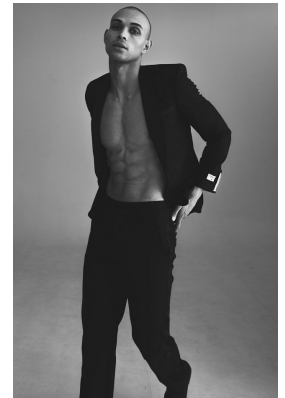

# BOSS MODELS

CAPE TOWN

## CALLYN HOPE

Height: 180cm Chest: 100cm Waist: 74cm Suit: 40 R Shoe: 8 UK Hair: Brown Eyes: Blue

# BOSS MODELS

CAPE TOWN

CALLYN HOPE

Height: 180cm Chest: 100cm Waist: 74cm Suit: 40 R Shoe: 8 UK Hair: Brown Eyes: Blue