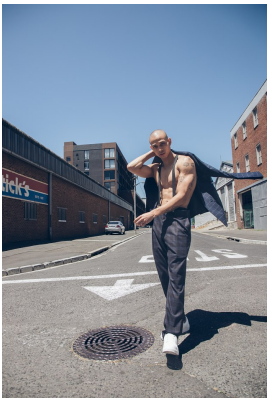

# BOSS MODELS

CAPE TOWN

## CALLYN HOPE

Height: 180cm Chest: 100cm Waist: 74cm Suit: 40 R Shoe: 8 UK Hair: Brown Eyes: Blue

# BOSS MODELS

CAPE TOWN

CALLYN HOPE

Height: 180cm Chest: 100cm Waist: 74cm Suit: 40 R Shoe: 8 UK Hair: Brown Eyes: Blue