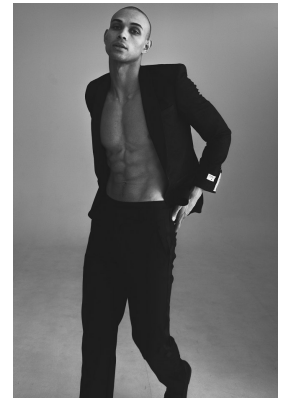

BOSS MODELS

CAPE TOWN

CALLYN HOPE

Height: 180cm Chest: 100cm Waist: 74cm Suit: 40 R Shoe: 8 UK Hair: Brown Eyes: Blue

BOSS MODELS

CAPE TOWN

CALLYN HOPE

Height: 180cm Chest: 100cm Waist: 74cm Suit: 40 R Shoe: 8 UK Hair: Brown Eyes: Blue