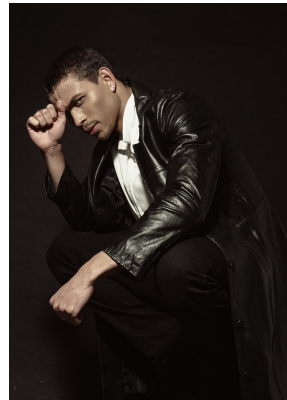

# BOSS MODELS

CAPE TOWN

## CALLYN HOPE

Height: 180cm Chest: 101cm Waist: 79cm Shoe: 8 UK Hair: Brown Eyes: Blue