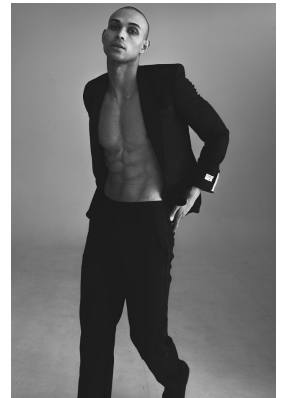

BOSS MODELS

CAPE TOWN

CALLYN HOPE

Height: 180cm Chest: 100cm Waist: 74cm Suit: 40 R Shoe: 8 UK Hair: Brown Eyes: Blue

BOSS MODELS

CAPE TOWN

CALLYN HOPE

Height: 180cm Chest: 100cm Waist: 74cm Suit: 40 R Shoe: 8 UK Hair: Brown Eyes: Blue