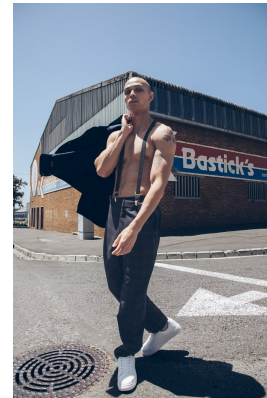

BOSS MODELS

CAPE TOWN

CALLYN HOPE

Height: 180cm Chest: 100cm Waist: 74cm Suit: 40 R Shoe: 8 UK Hair: Brown Eyes: Blue

BOSS MODELS

CAPE TOWN

CALLYN HOPE

Height: 180cm Chest: 100cm Waist: 74cm Suit: 40 R Shoe: 8 UK Hair: Brown Eyes: Blue