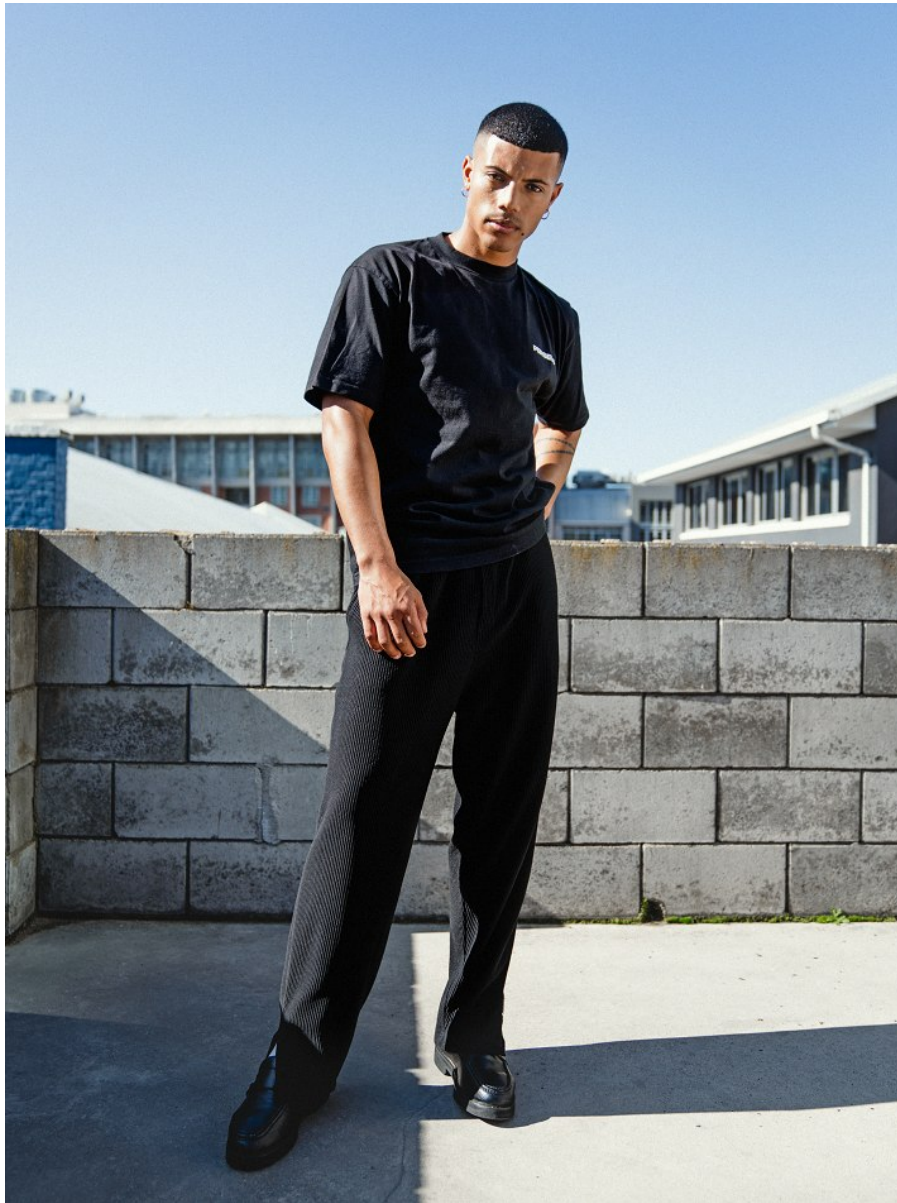

BOSS MODELS

CAPE TOWN

DYLAN WENTZEL

Height: 185cm Chest: 99cm Waist: 81cm Suit: 39 R Shoe: 9 UK Hair: Brown Eyes: Brown

BOSS MODELS

CAPE TOWN

DYLAN WENTZEL

Height: 185cm Chest: 99cm Waist: 81cm Suit: 39 R Shoe: 9 UK Hair: Brown Eyes: Brown