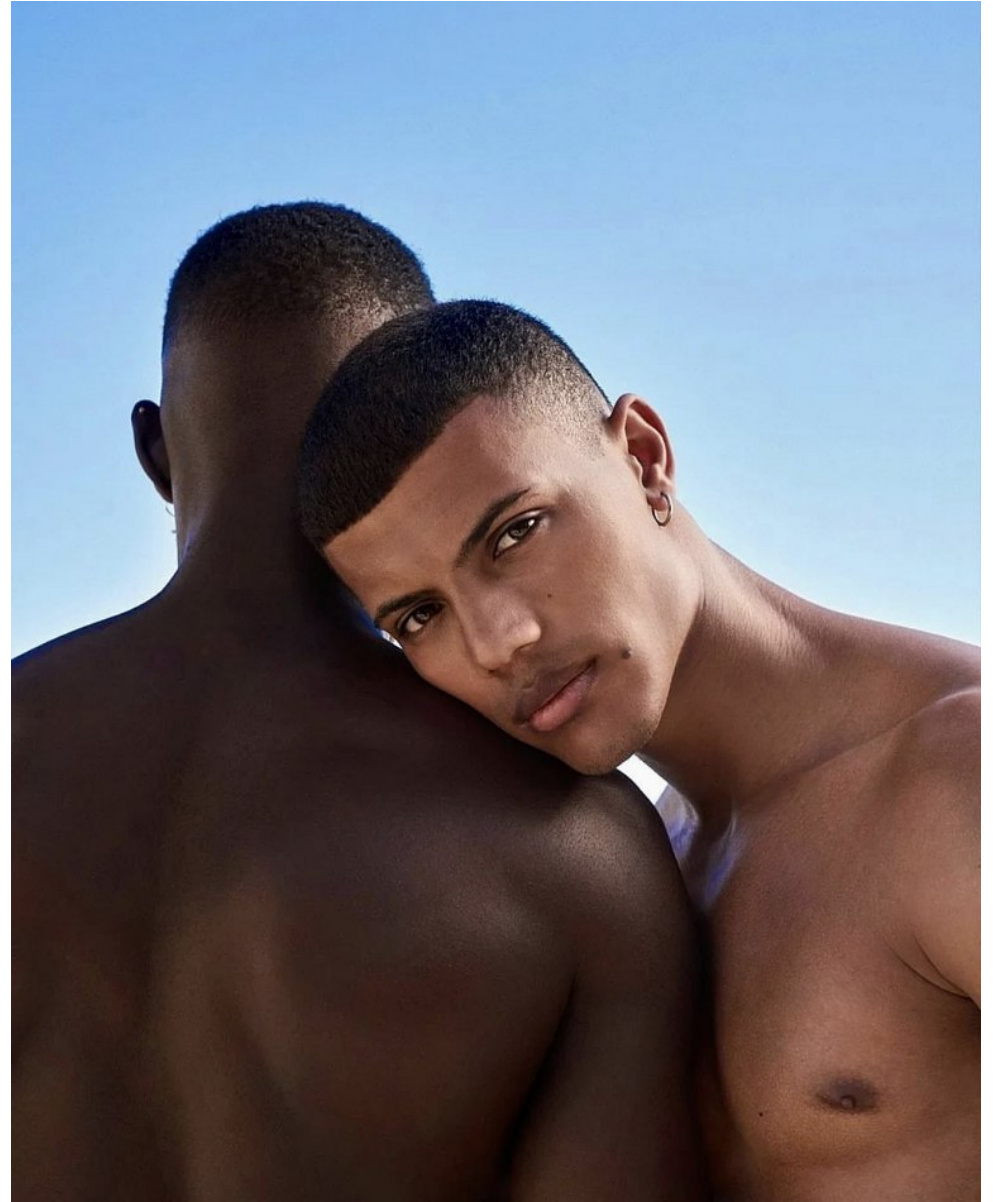

BOSS MODELS

CAPE TOWN

DYLAN WENTZEL

Height: 185cm Chest: 100cm Waist: 76cm Suit: 40 R Shoe: 9 UK Hair: Brown Eyes: Brown