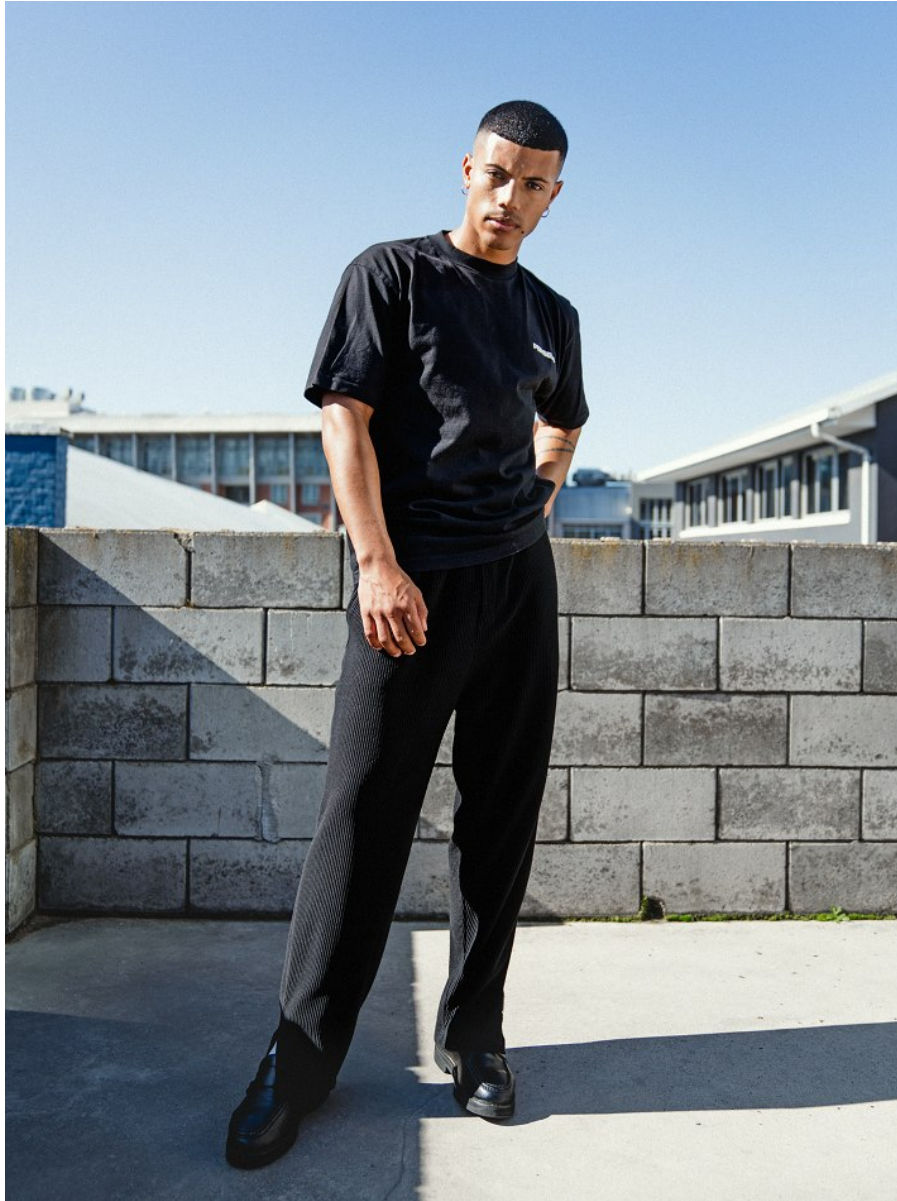

DYLAN WENTZEL

BOSS MODELS

CAPE TOWN

DYLAN WENTZEL

Height: 185cm Chest: 100cm Waist: 76cm Suit: 40 R Shoe: 9 UK Hair: Brown Eyes: Brown