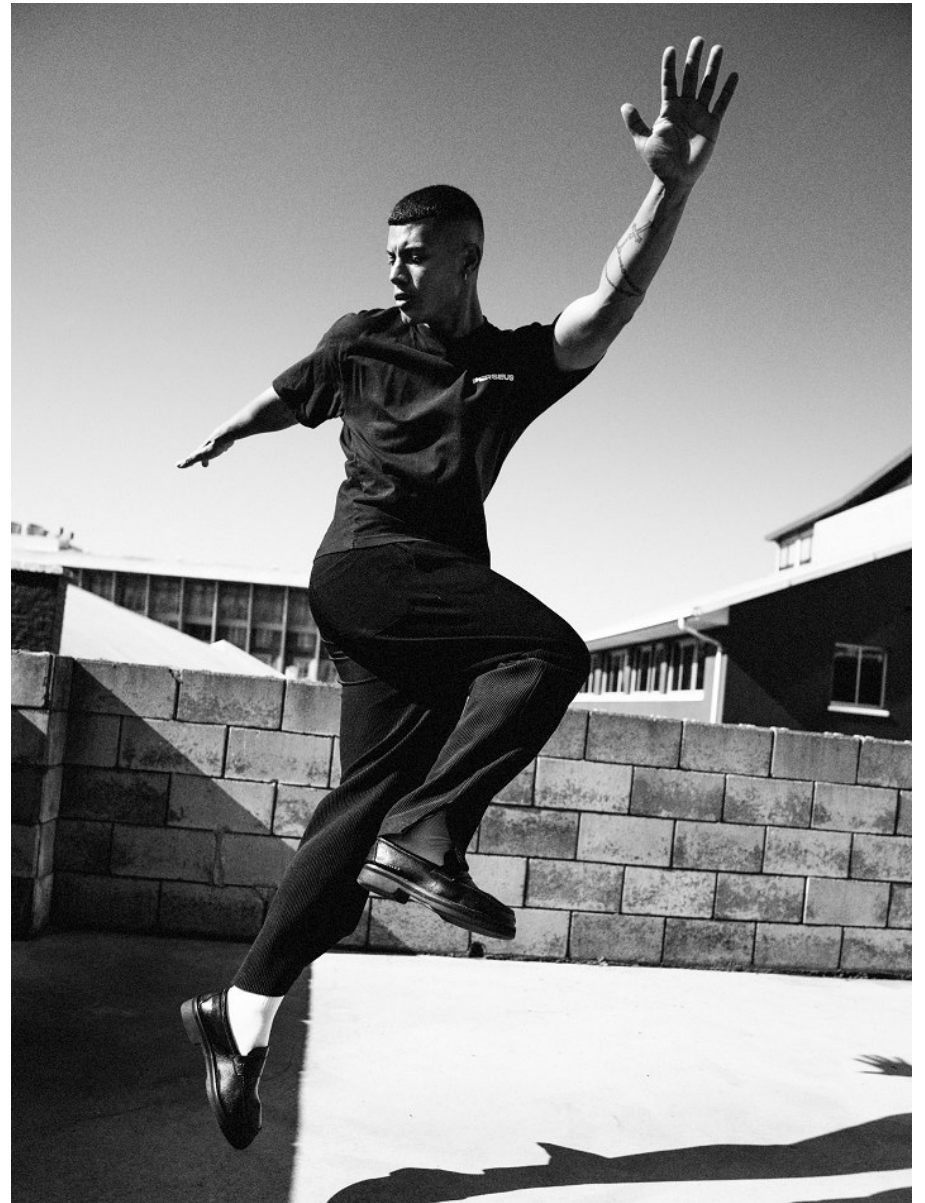

BOSS MODELS

CAPE TOWN

DYLAN WENTZEL

Height: 185cm Chest: 100cm Waist: 76cm Suit: 40 R Shoe: 9 UK Hair: Brown Eyes: Brown