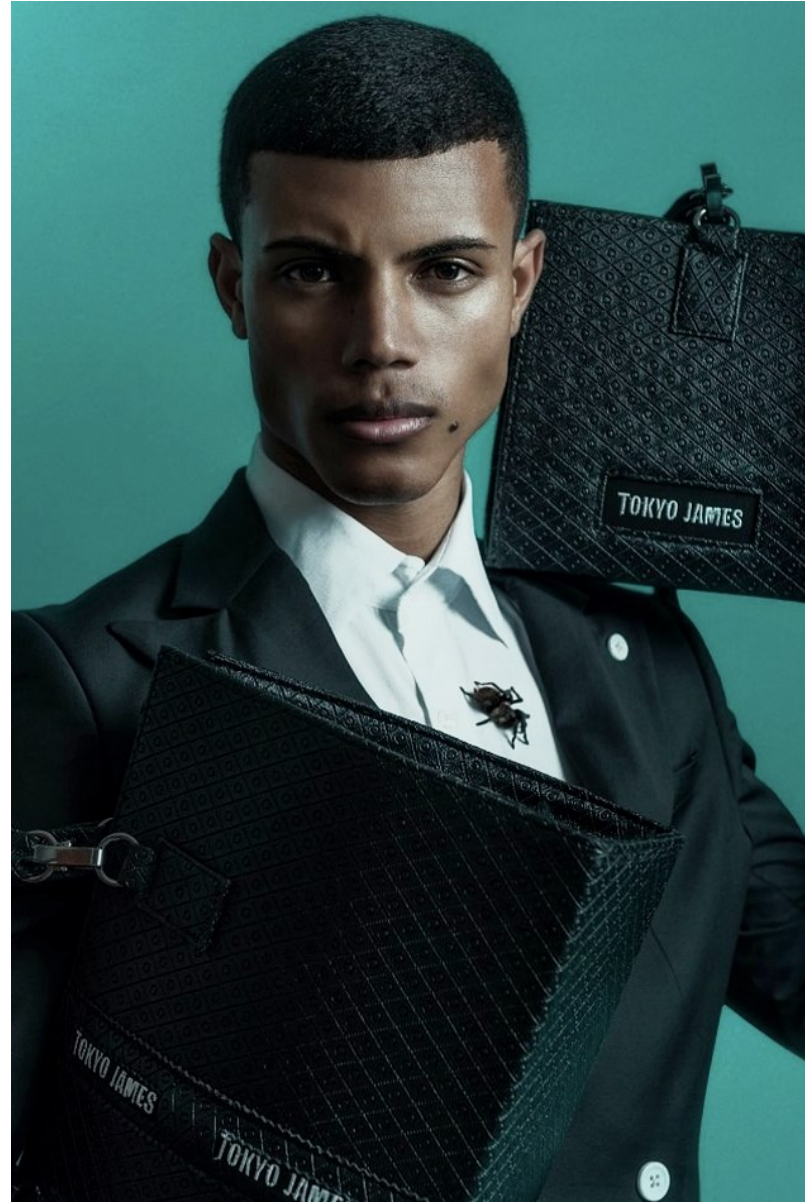

BOSS MODELS

CAPE TOWN

DYLAN WENTZEL

Height: 185cm Chest: 100cm Waist: 76cm Suit: 40 R Shoe: 9 UK Hair: Brown Eyes: Brown