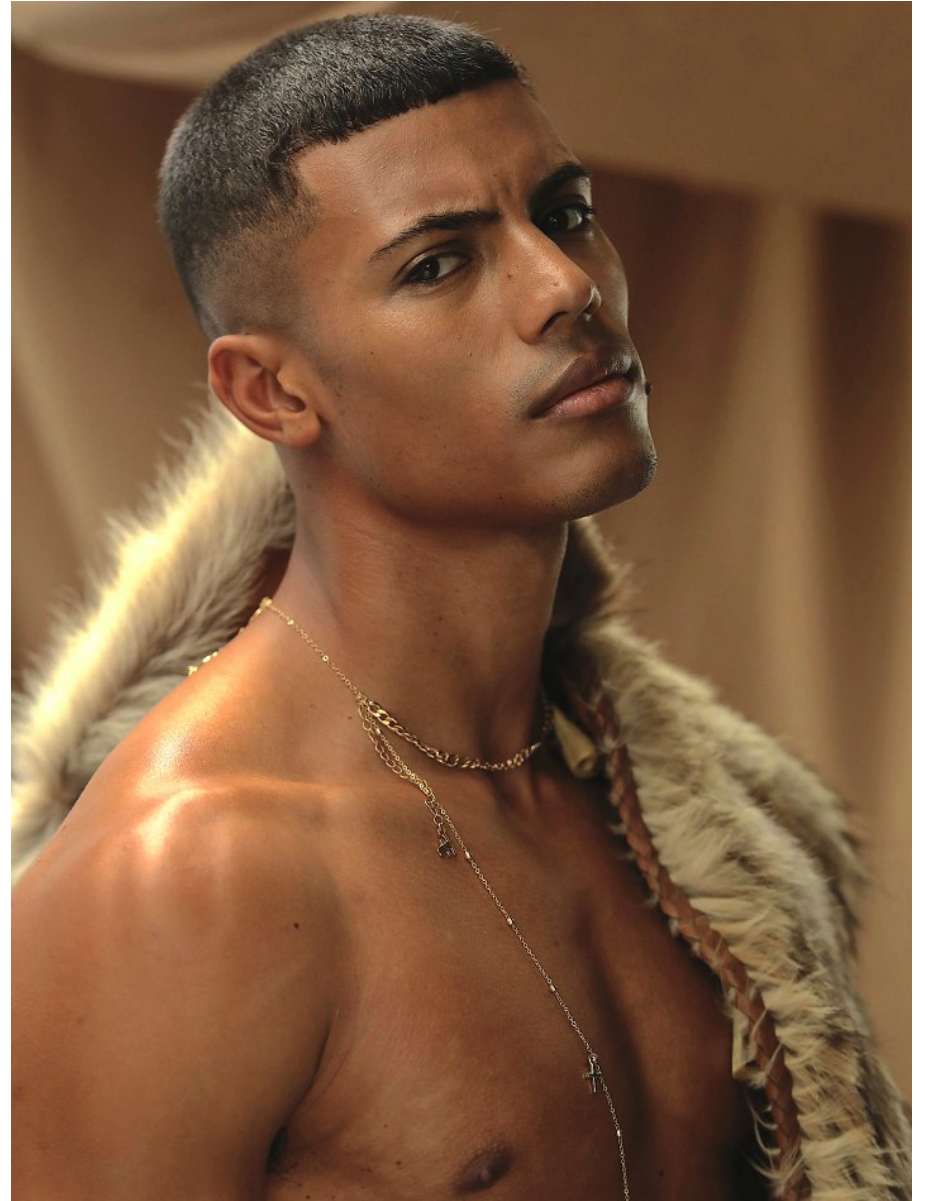

# BOSS MODELS

CAPE TOWN

DYLAN WENTZEL

Height: 185cm Chest: 100cm Waist: 76cm Suit: 40 R Shoe: 9 UK Hair: Brown Eyes: Brown