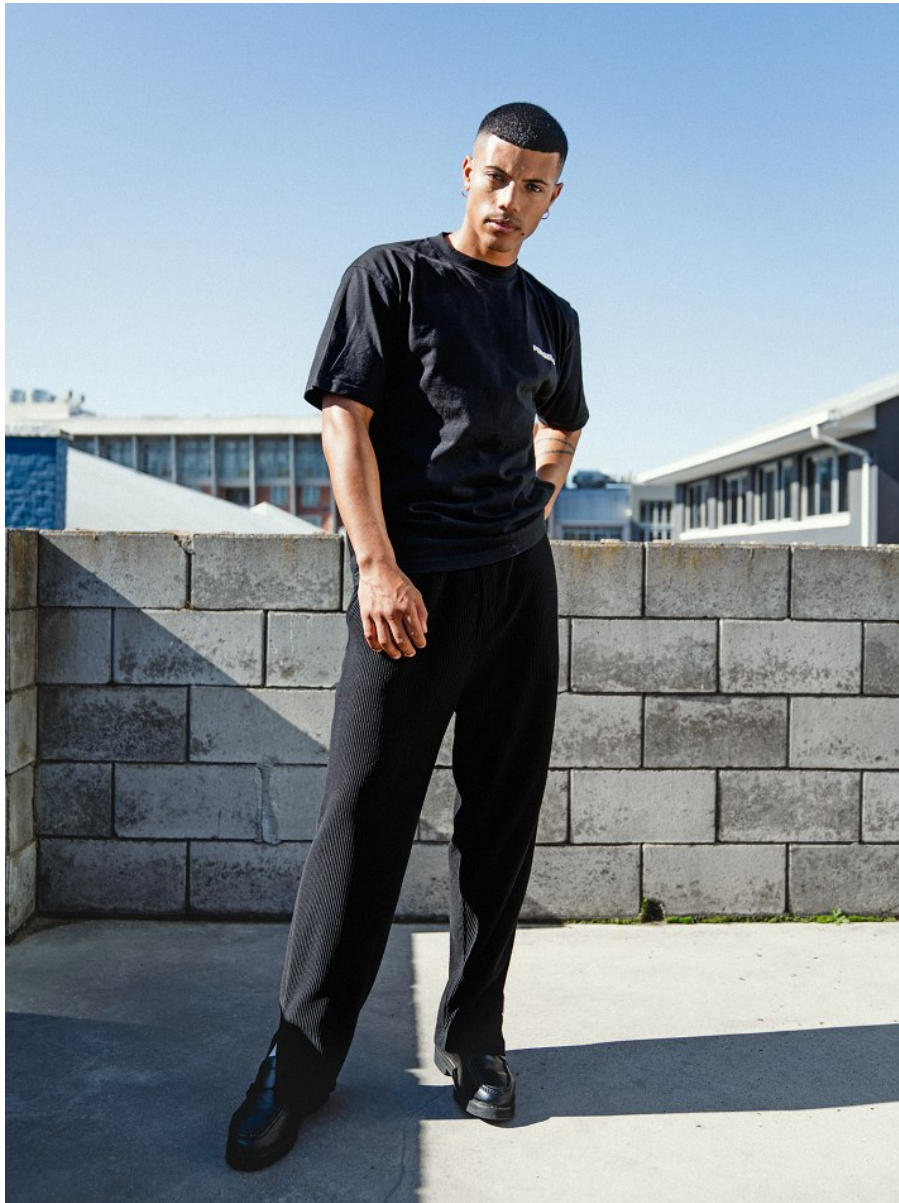

BOSS MODELS

CAPE TOWN

DYLAN WENTZEL

Height: 185cm Chest: 99cm Waist: 81cm Suit: 39 R Shoe: 9 UK Hair: Brown Eyes: Brown

BOSS MODELS

CAPE TOWN

DYLAN WENTZEL

Height: 185cm Chest: 99cm Waist: 81cm Suit: 39 R Shoe: 9 UK Hair: Brown Eyes: Brown