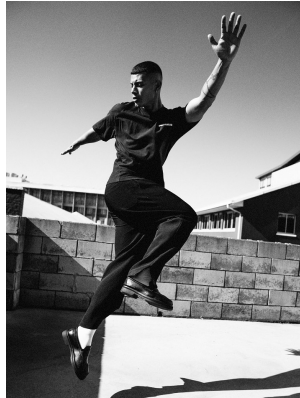

# BOSS MODELS

CAPE TOWN

DYLAN WENTZEL

Height: 185cm Chest: 97cm Waist: 73cm Suit: 40 R Shoe: 9 UK Hair: Brown Eyes: Brown

# BOSS MODELS

CAPE TOWN