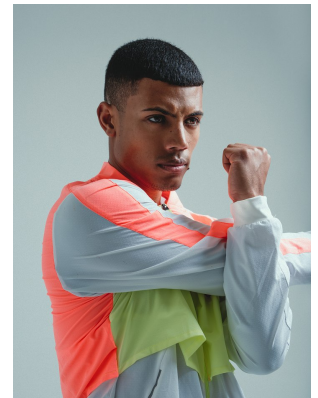

BOSS MODELS

CAPE TOWN

DYLAN WENTZEL

Height: 185cm Chest: 99cm Waist: 81cm Suit: 39 R Shoe: 9 UK Hair: Brown Eyes: Brown

BOSS MODELS

CAPE TOWN

DYLAN WENTZEL

Height: 185cm Chest: 99cm Waist: 81cm Suit: 39 R Shoe: 9 UK Hair: Brown Eyes: Brown