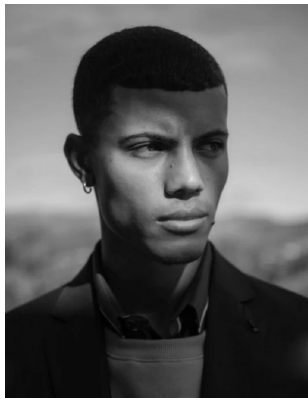

BOSS MODELS

CAPE TOWN

DYLAN WENTZEL

Height: 185cm Chest: 99cm Waist: 81cm Suit: 40 R Shoe: 9 UK Hair: Brown Eyes: Brown

BOSS MODELS

CAPE TOWN

DYLAN WENTZEL

Height: 185cm Chest: 99cm Waist: 81cm Suit: 40 R Shoe: 9 UK Hair: Brown Eyes: Brown