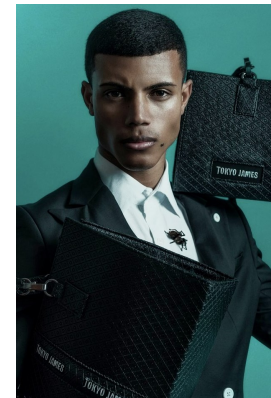

# BOSS MODELS

CAPE TOWN

DYLAN WENTZEL

Height: 185cm Chest: 97cm Waist: 73cm Suit: 40 R Shoe: 9 UK Hair: Brown Eyes: Brown

# BOSS MODELS

CAPE TOWN

## DYLAN WENTZEL

Height: 185cm Chest: 97cm Waist: 73cm Suit: 40 R Shoe: 9 UK Hair: Brown Eyes: Brown