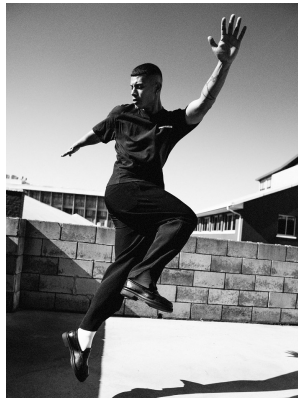

BOSS MODELS

CAPE TOWN

DYLAN WENTZEL

Height: 185cm Chest: 99cm Waist: 81cm Suit: 40 R Shoe: 9 UK Hair: Brown Eyes: Brown

BOSS MODELS

CAPE TOWN

DYLAN WENTZEL

Height: 185cm Chest: 99cm Waist: 81cm Suit: 40 R Shoe: 9 UK Hair: Brown Eyes: Brown