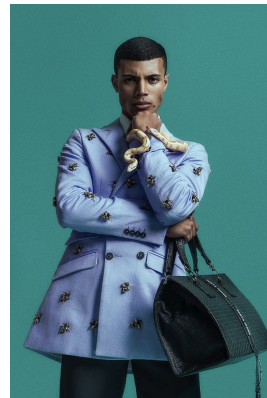

BOSS MODELS

CAPE TOWN

DYLAN WENTZEL

Height: 185cm Chest: 99cm Waist: 81cm Suit: 40 R Shoe: 9 UK Hair: Brown Eyes: Brown

BOSS MODELS

CAPE TOWN

DYLAN WENTZEL

Height: 185cm Chest: 99cm Waist: 81cm Suit: 40 R Shoe: 9 UK Hair: Brown Eyes: Brown