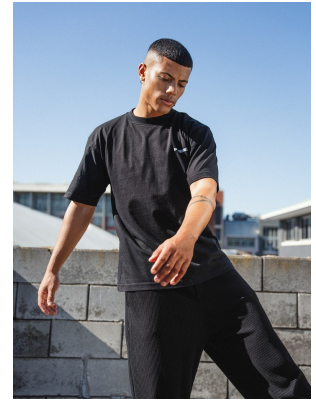

BOSS MODELS

CAPE TOWN

DYLAN WENTZEL

Height: 185cm Chest: 99cm Waist: 81cm Suit: 39 R Shoe: 9 UK Hair: Brown Eyes: Brown

BOSS MODELS

CAPE TOWN

DYLAN WENTZEL

Height: 185cm Chest: 99cm Waist: 81cm Suit: 39 R Shoe: 9 UK Hair: Brown Eyes: Brown