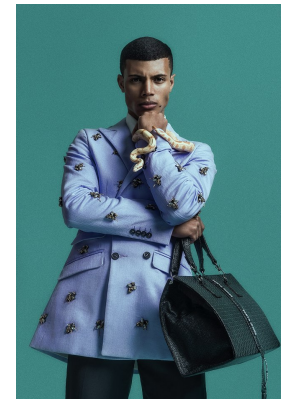

# BOSS MODELS

CAPE TOWN

DYLAN WENTZEL

Height: 185cm Chest: 100cm Waist: 76cm Suit: 40 R Shoe: 9 UK Hair: Brown Eyes: Brown

# BOSS MODELS

CAPE TOWN

## DYLAN WENTZEL

Height: 185cm Chest: 100cm Waist: 76cm Suit: 40 R Shoe: 9 UK Hair: Brown Eyes: Brown