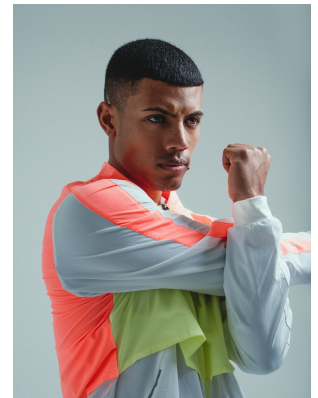

# BOSS MODELS

CAPE TOWN

DYLAN WENTZEL

Height: 185cm Chest: 97cm Waist: 73cm Suit: 40 R Shoe: 9 UK Hair: Brown Eyes: Brown

# BOSS MODELS

CAPE TOWN

## DYLAN WENTZEL

Height: 185cm Chest: 97cm Waist: 73cm Suit: 40 R Shoe: 9 UK Hair: Brown Eyes: Brown