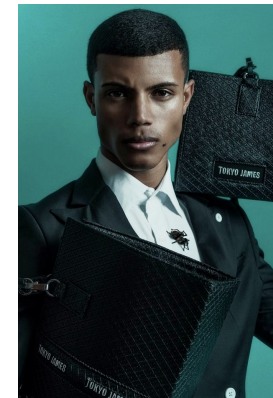

BOSS MODELS

CAPE TOWN

DYLAN WENTZEL

Height: 185cm Chest: 99cm Waist: 81cm Suit: 39 R Shoe: 9 UK Hair: Brown Eyes: Brown

BOSS MODELS

CAPE TOWN

DYLAN WENTZEL

Height: 185cm Chest: 99cm Waist: 81cm Suit: 39 R Shoe: 9 UK Hair: Brown Eyes: Brown