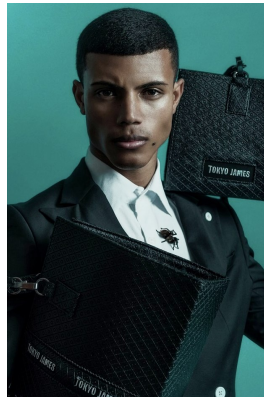

# BOSS MODELS

CAPE TOWN

DYLAN WENTZEL

Height: 185cm Chest: 100cm Waist: 76cm Suit: 40 R Shoe: 9 UK Hair: Brown Eyes: Brown

# BOSS MODELS

CAPE TOWN

## DYLAN WENTZEL

Height: 185cm Chest: 100cm Waist: 76cm Suit: 40 R Shoe: 9 UK Hair: Brown Eyes: Brown