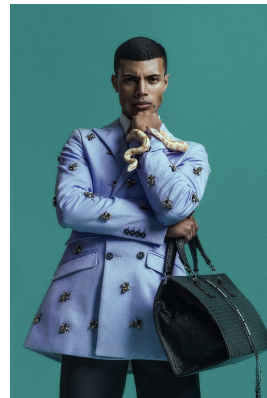

# BOSS MODELS

CAPE TOWN

DYLAN WENTZEL

Height: 185cm Chest: 97cm Waist: 73cm Suit: 40 R Shoe: 9 UK Hair: Brown Eyes: Brown

# BOSS MODELS

CAPE TOWN

## DYLAN WENTZEL

Height: 185cm Chest: 97cm Waist: 73cm Suit: 40 R Shoe: 9 UK Hair: Brown Eyes: Brown