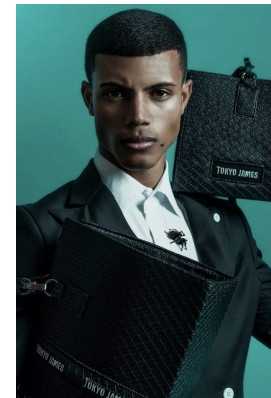

BOSS MODELS

CAPE TOWN

DYLAN WENTZEL

Height: 185cm Chest: 99cm Waist: 81cm Suit: 40 R Shoe: 9 UK Hair: Brown Eyes: Brown

BOSS MODELS

CAPE TOWN

DYLAN WENTZEL

Height: 185cm Chest: 99cm Waist: 81cm Suit: 40 R Shoe: 9 UK Hair: Brown Eyes: Brown