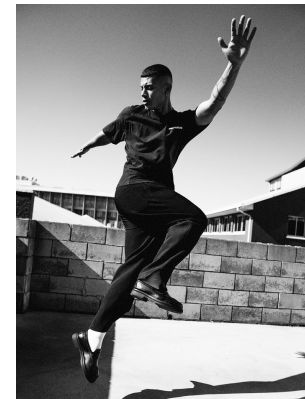

# BOSS MODELS

CAPE TOWN

DYLAN WENTZEL

Height: 185cm Chest: 100cm Waist: 76cm Suit: 40 R Shoe: 9 UK Hair: Brown Eyes: Brown

# BOSS MODELS

CAPE TOWN