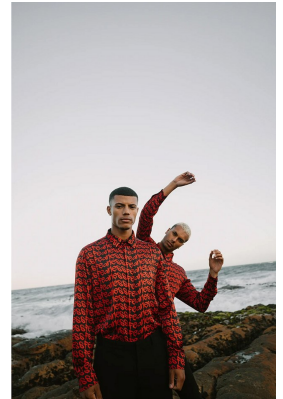

BOSS MODELS

CAPE TOWN

DYLAN WENTZEL

Height: 185cm Chest: 99cm Waist: 81cm Suit: 39 R Shoe: 9 UK Hair: Brown Eyes: Brown

BOSS MODELS

CAPE TOWN

DYLAN WENTZEL

Height: 185cm Chest: 99cm Waist: 81cm Suit: 39 R Shoe: 9 UK Hair: Brown Eyes: Brown