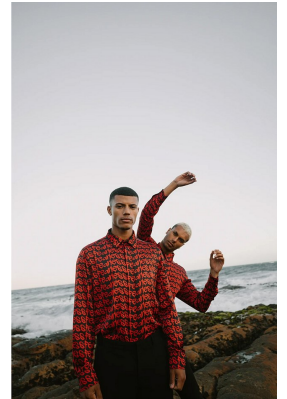

# BOSS MODELS

CAPE TOWN

DYLAN WENTZEL

Height: 185cm Chest: 97cm Waist: 73cm Suit: 40 R Shoe: 9 UK Hair: Brown Eyes: Brown

# BOSS MODELS

CAPE TOWN