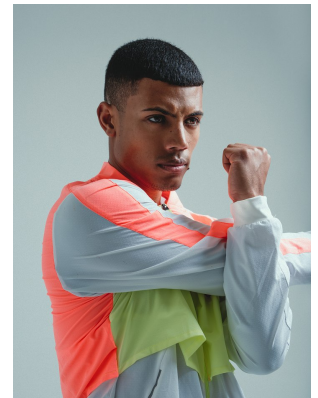

BOSS MODELS

CAPE TOWN

DYLAN WENTZEL

Height: 185cm Chest: 99cm Waist: 81cm Suit: 40 R Shoe: 9 UK Hair: Brown Eyes: Brown

BOSS MODELS

CAPE TOWN

DYLAN WENTZEL

Height: 185cm Chest: 99cm Waist: 81cm Suit: 40 R Shoe: 9 UK Hair: Brown Eyes: Brown