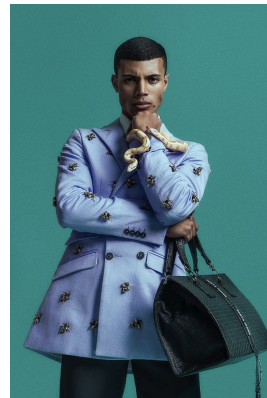

BOSS MODELS

CAPE TOWN

DYLAN WENTZEL

Height: 185cm Chest: 99cm Waist: 81cm Suit: 39 R Shoe: 9 UK Hair: Brown Eyes: Brown

BOSS MODELS

CAPE TOWN

DYLAN WENTZEL

Height: 185cm Chest: 99cm Waist: 81cm Suit: 39 R Shoe: 9 UK Hair: Brown Eyes: Brown