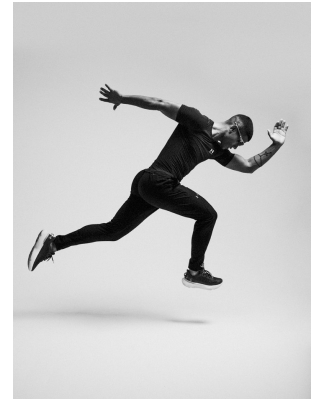

# BOSS MODELS

CAPE TOWN

DYLAN WENTZEL

Height: 185cm Chest: 100cm Waist: 76cm Suit: 40 R Shoe: 9 UK Hair: Brown Eyes: Brown

# BOSS MODELS

CAPE TOWN