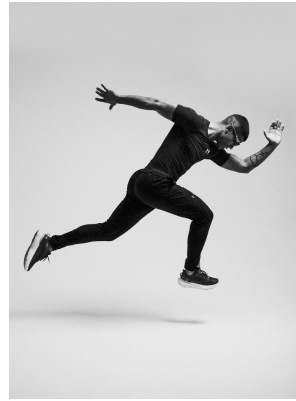

BOSS MODELS

CAPE TOWN

DYLAN WENTZEL

Height: 185cm Chest: 99cm Waist: 81cm Suit: 40 R Shoe: 9 UK Hair: Brown Eyes: Brown

BOSS MODELS

CAPE TOWN

DYLAN WENTZEL

Height: 185cm Chest: 99cm Waist: 81cm Suit: 40 R Shoe: 9 UK Hair: Brown Eyes: Brown