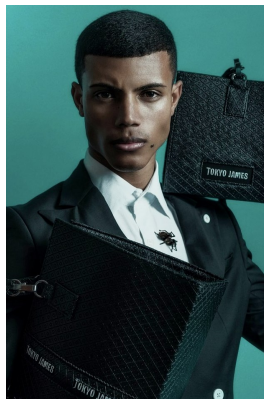

BOSS MODELS

CAPE TOWN

DYLAN WENTZEL

Height: 185cm Chest: 99cm Waist: 81cm Suit: 39 R Shoe: 9 UK Hair: Brown Eyes: Brown

BOSS MODELS

CAPE TOWN

DYLAN WENTZEL

Height: 185cm Chest: 99cm Waist: 81cm Suit: 39 R Shoe: 9 UK Hair: Brown Eyes: Brown