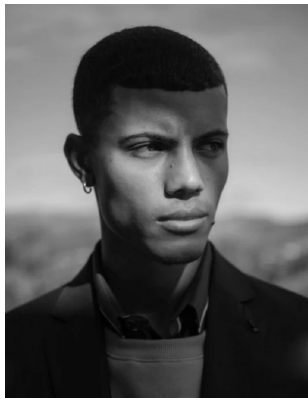

BOSS MODELS

CAPE TOWN

DYLAN WENTZEL

Height: 185cm Chest: 99cm Waist: 81cm Suit: 39 R Shoe: 9 UK Hair: Brown Eyes: Brown

BOSS MODELS

CAPE TOWN

DYLAN WENTZEL

Height: 185cm Chest: 99cm Waist: 81cm Suit: 39 R Shoe: 9 UK Hair: Brown Eyes: Brown