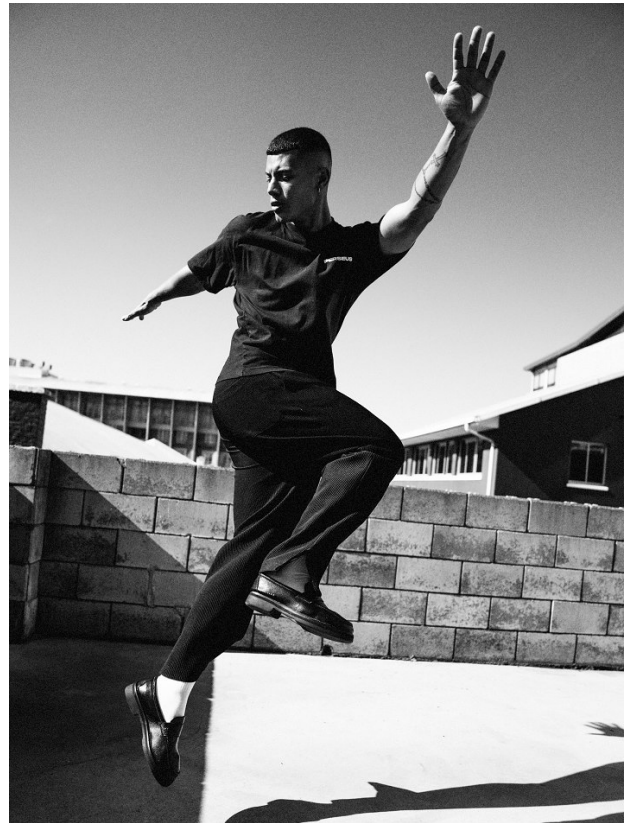

BOSS MODELS

CAPE TOWN

DYLAN WENTZEL

Height: 185cm Chest: 99cm Waist: 81cm Suit: 39 R Shoe: 9 UK Hair: Brown Eyes: Brown