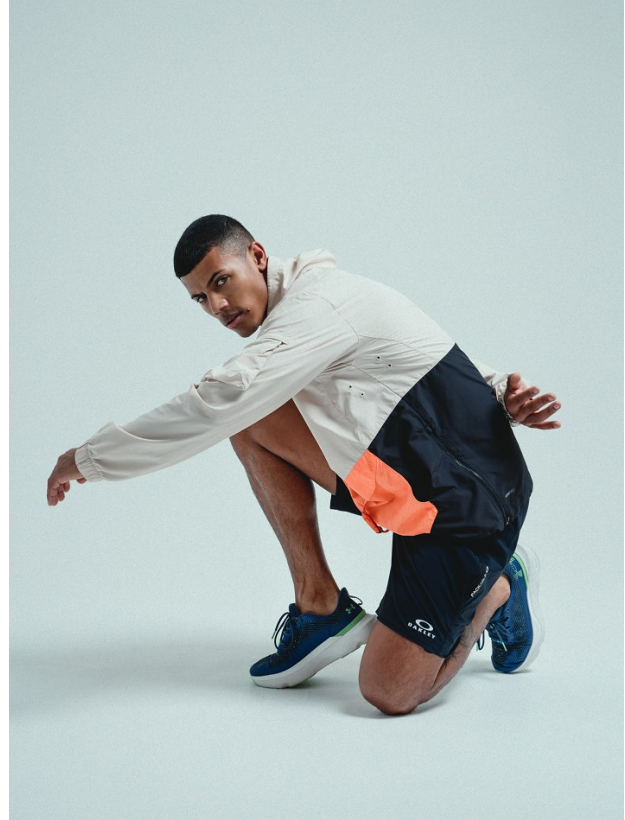

BOSS MODELS

CAPE TOWN

DYLAN WENTZEL

Height: 185cm Chest: 99cm Waist: 81cm Suit: 40 R Shoe: 9 UK Hair: Brown Eyes: Brown