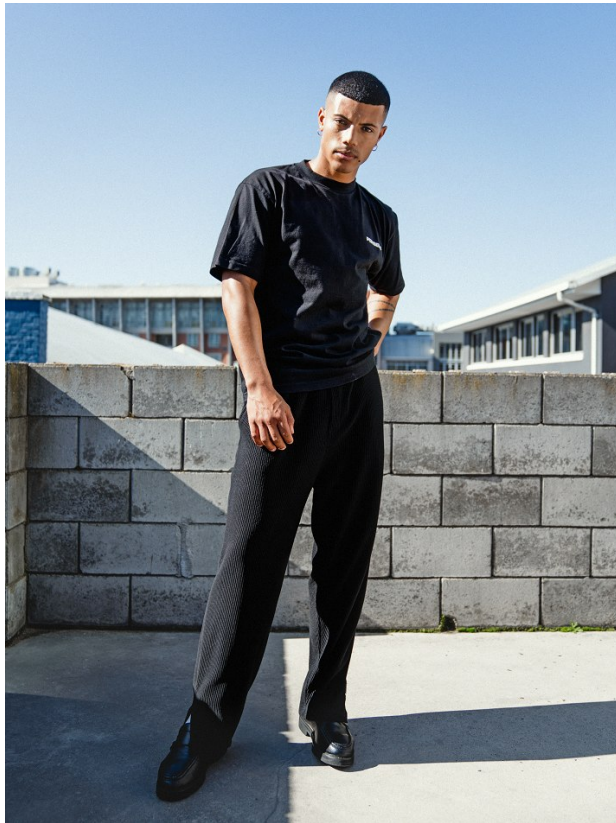

BOSS MODELS

CAPE TOWN

DYLAN WENTZEL

Height: 185cm Chest: 99cm Waist: 81cm Suit: 40 R Shoe: 9 UK Hair: Brown Eyes: Brown

BOSS MODELS

CAPE TOWN

DYLAN WENTZEL

Height: 185cm Chest: 99cm Waist: 81cm Suit: 40 R Shoe: 9 UK Hair: Brown Eyes: Brown