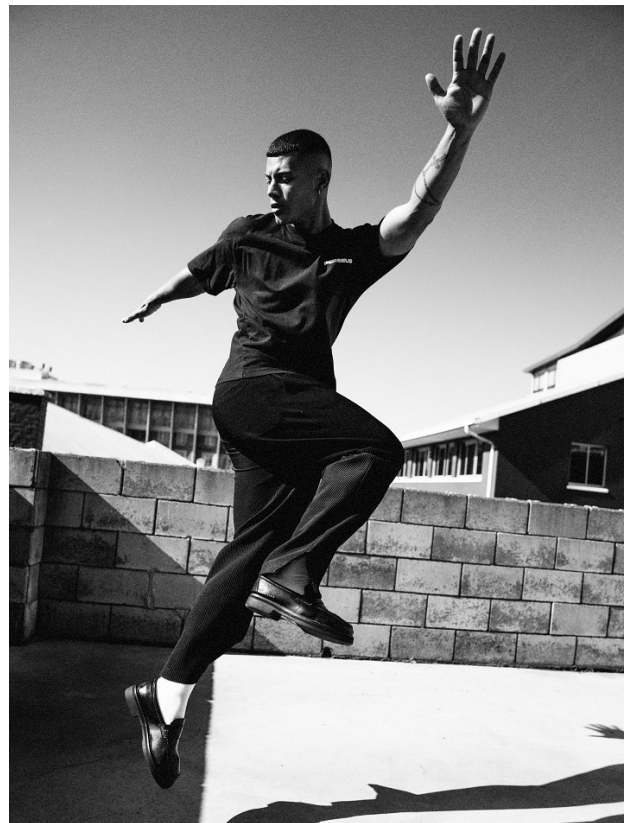

BOSS MODELS

CAPE TOWN

DYLAN WENTZEL

Height: 185cm Chest: 99cm Waist: 81cm Suit: 40 R Shoe: 9 UK Hair: Brown Eyes: Brown