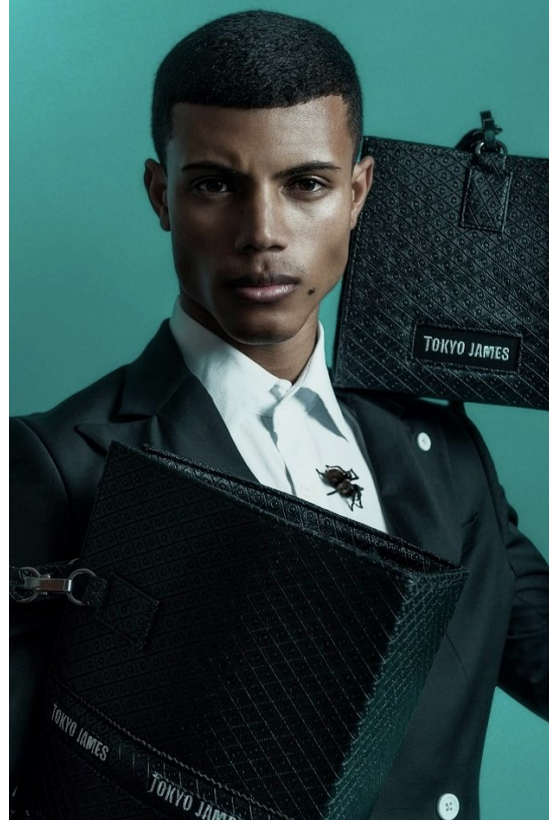

BOSS MODELS

CAPE TOWN

DYLAN WENTZEL

Height: 185cm Chest: 99cm Waist: 81cm Suit: 39 R Shoe: 9 UK Hair: Brown Eyes: Brown