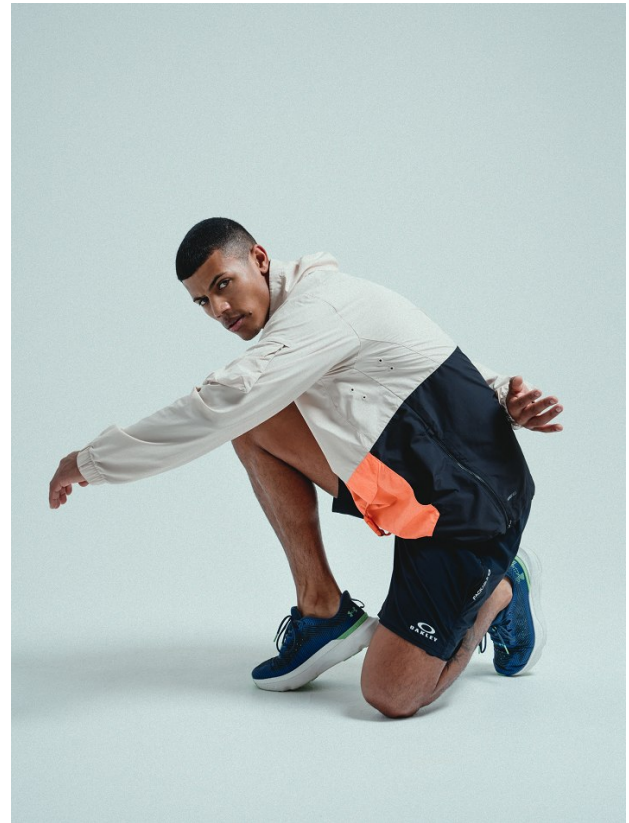

BOSS MODELS

CAPE TOWN

DYLAN WENTZEL

Height: 185cm Chest: 99cm Waist: 81cm Suit: 39 R Shoe: 9 UK Hair: Brown Eyes: Brown