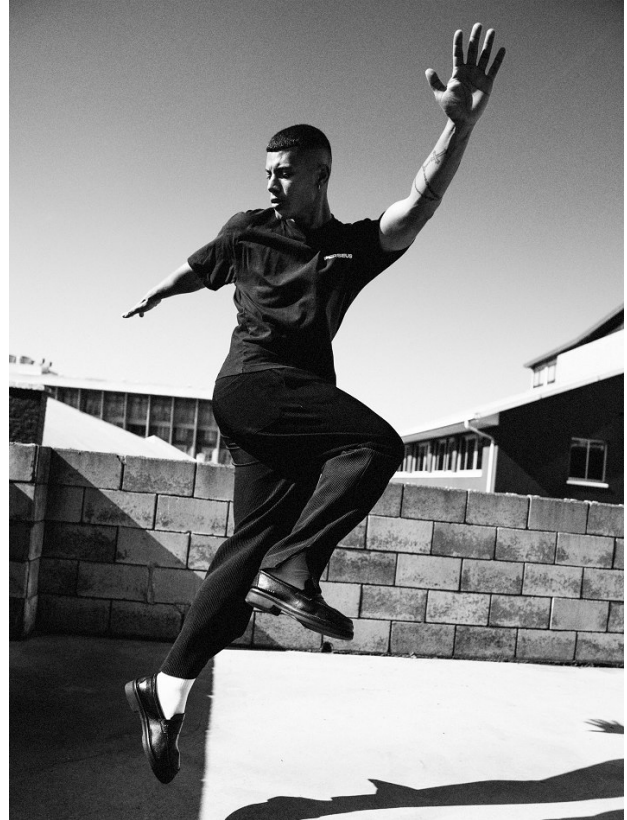

BOSS MODELS

CAPE TOWN

DYLAN WENTZEL

Height: 185cm Chest: 99cm Waist: 81cm Suit: 39 R Shoe: 9 UK Hair: Brown Eyes: Brown