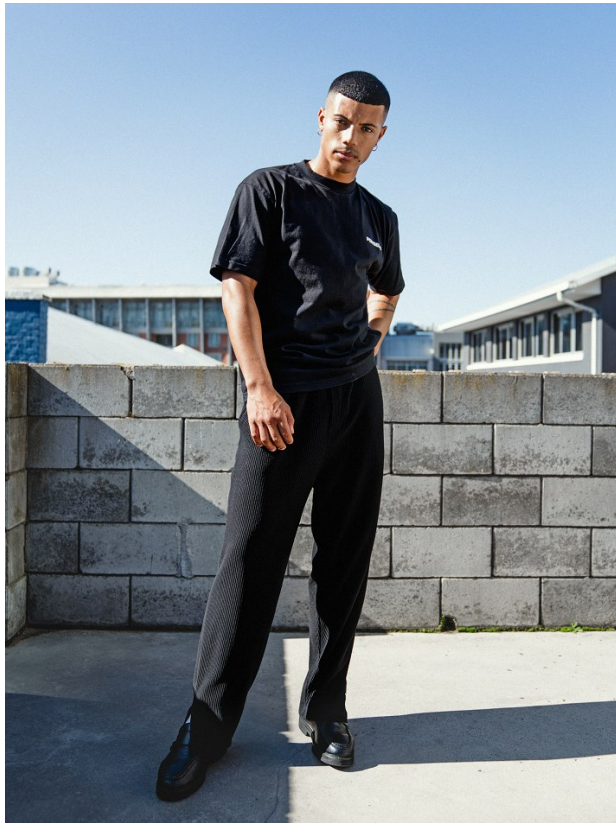

BOSS MODELS

CAPE TOWN

DYLAN WENTZEL

Height: 185cm Chest: 99cm Waist: 81cm Suit: 39 R Shoe: 9 UK Hair: Brown Eyes: Brown

BOSS MODELS

CAPE TOWN

DYLAN WENTZEL

Height: 185cm Chest: 99cm Waist: 81cm Suit: 39 R Shoe: 9 UK Hair: Brown Eyes: Brown