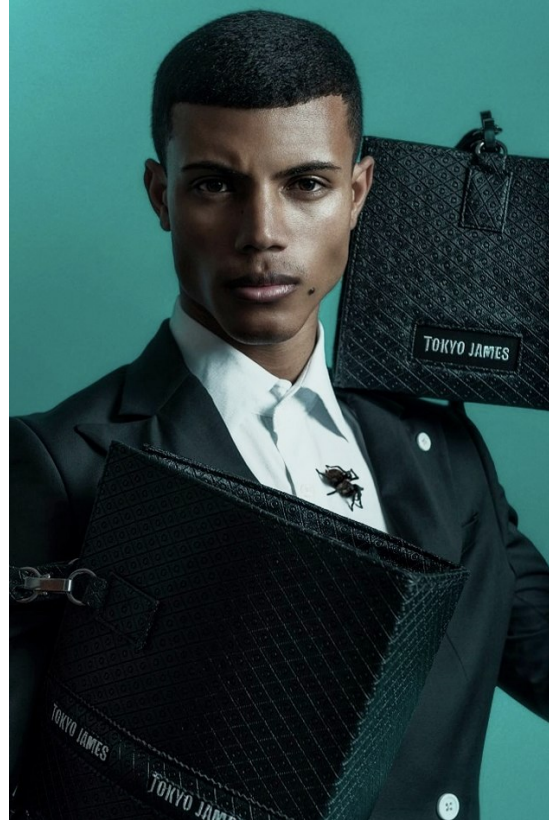

BOSS MODELS

CAPE TOWN

DYLAN WENTZEL

Height: 185cm Chest: 99cm Waist: 81cm Suit: 40 R Shoe: 9 UK Hair: Brown Eyes: Brown