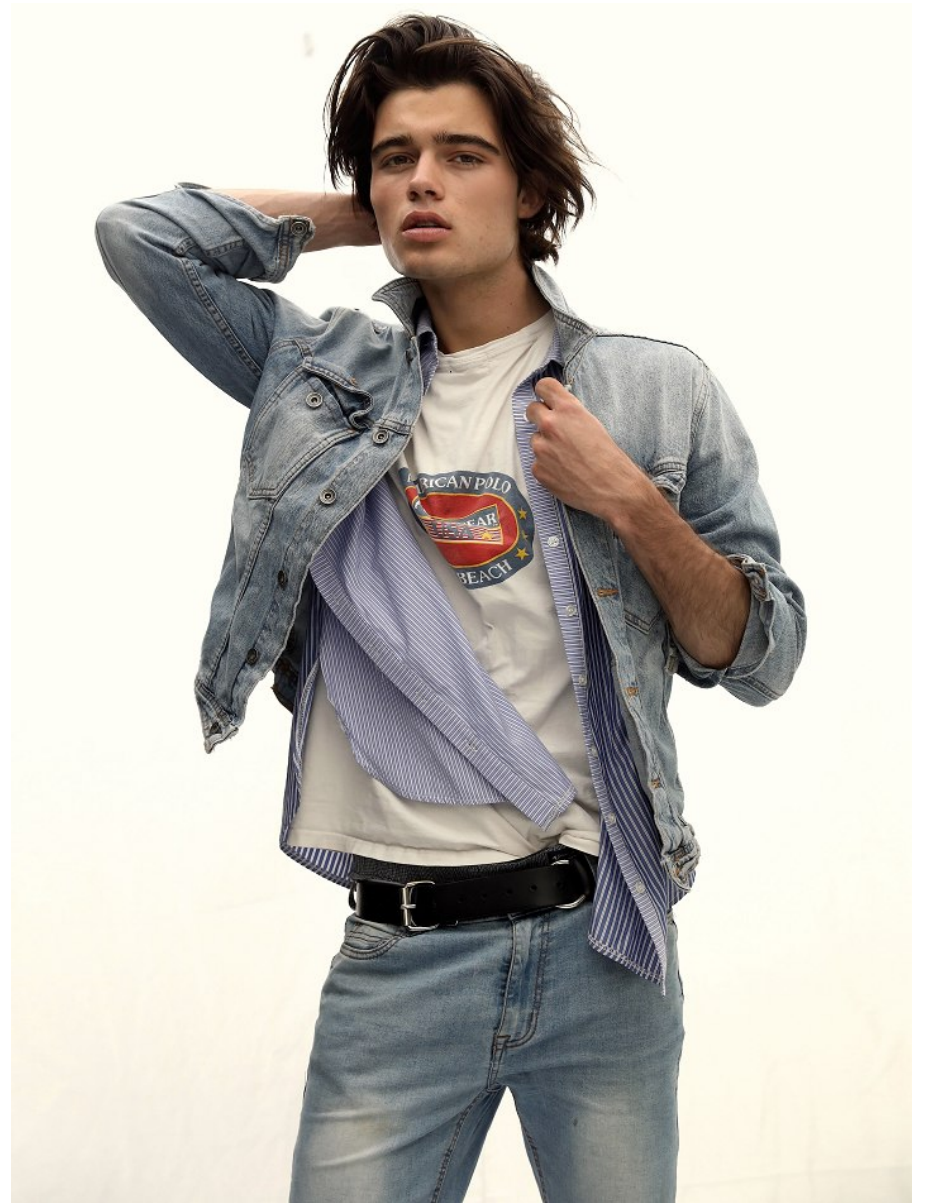

BOSS MODELS

CAPE TOWN

ROBERT CORNWALL

Height: 190cm Chest: 95cm Waist: 73cm Suit: 41 L Shoe: 10 UK Hair: Dark Brown Eyes: Hazel

BOSS MODELS

CAPE TOWN

ROBERT CORNWALL

Height: 190cm Chest: 95cm Waist: 73cm Suit: 41 L Shoe: 10 UK Hair: Dark Brown Eyes: Hazel