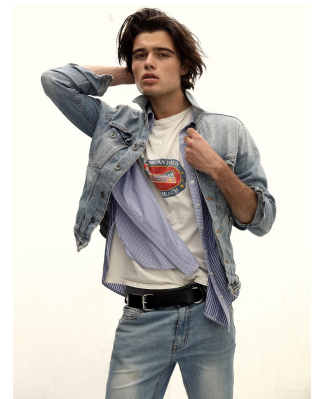

BOSS MODELS

CAPE TOWN

ROBERT CORNWALL

Height: 190cm Chest: 95cm Waist: 73cm Suit: 38 L Shoe: 10 UK Hair: Dark Brown Eyes: Hazel

BOSS MODELS

CAPE TOWN

ROBERT CORNWALL

Height: 190cm Chest: 95cm Waist: 73cm Suit: 38 L Shoe: 10 UK Hair: Dark Brown Eyes: Hazel