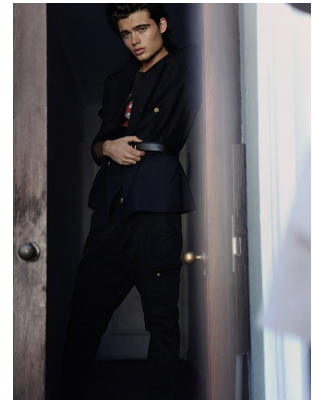

BOSS MODELS

CAPE TOWN

ROBERT CORNWALL

Height: 190cm Chest: 95cm Waist: 73cm Suit: 38 L Shoe: 10 UK Hair: Dark Brown Eyes: Hazel

BOSS MODELS

CAPE TOWN

ROBERT CORNWALL

Height: 190cm Chest: 95cm Waist: 73cm Suit: 38 L Shoe: 10 UK Hair: Dark Brown Eyes: Hazel