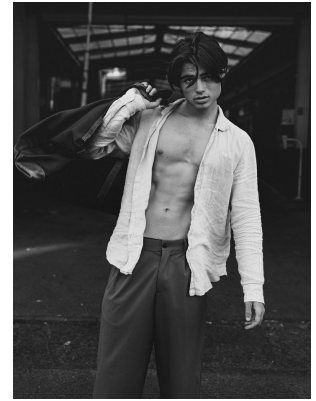

# BOSS MODELS

CAPE TOWN

## ROBERT CORNWALL

Height: 190cm Chest: 95cm Waist: 73cm Suit: 38 L Shoe: 10 UK Hair: Dark Brown Eyes: Hazel