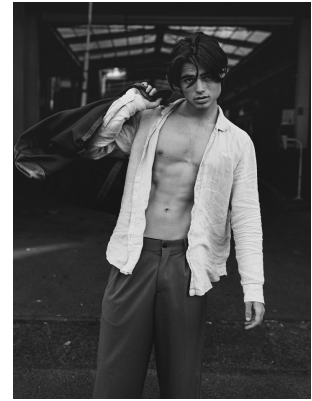

BOSS MODELS

CAPE TOWN

ROBERT CORNWALL

Height: 190cm Chest: 95cm Waist: 73cm Suit: 38 L Shoe: 10 UK Hair: Dark Brown Eyes: Hazel

BOSS MODELS

CAPE TOWN

ROBERT CORNWALL

Height: 190cm Chest: 95cm Waist: 73cm Suit: 38 L Shoe: 10 UK Hair: Dark Brown Eyes: Hazel