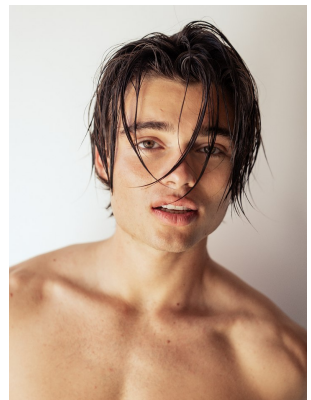

BOSS MODELS

CAPE TOWN

ROBERT CORNWALL

Height: 190cm Chest: 95cm Waist: 73cm Suit: 38 L Shoe: 10 UK Hair: Dark Brown Eyes: Hazel

BOSS MODELS

CAPE TOWN

ROBERT CORNWALL

Height: 190cm Chest: 95cm Waist: 73cm Suit: 38 L Shoe: 10 UK Hair: Dark Brown Eyes: Hazel