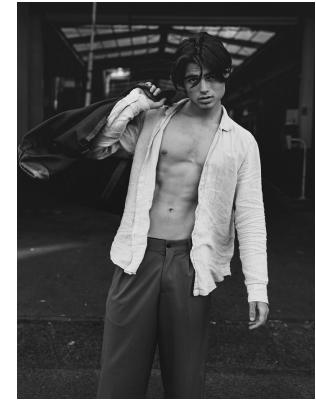

BOSS MODELS

CAPE TOWN

ROBERT CORNWALL

Height: 190cm Chest: 95cm Waist: 73cm Suit: 38 L Shoe: 10 UK Hair: Dark Brown Eyes: Hazel

BOSS MODELS

CAPE TOWN

ROBERT CORNWALL

Height: 190cm Chest: 95cm Waist: 73cm Suit: 38 L Shoe: 10 UK Hair: Dark Brown Eyes: Hazel