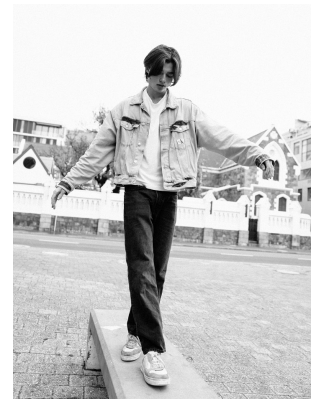

BOSS MODELS

CAPE TOWN

ROBERT CORNWALL

Height: 190cm Chest: 95cm Waist: 73cm Suit: 41 L Shoe: 10 UK Hair: Dark Brown Eyes: Hazel