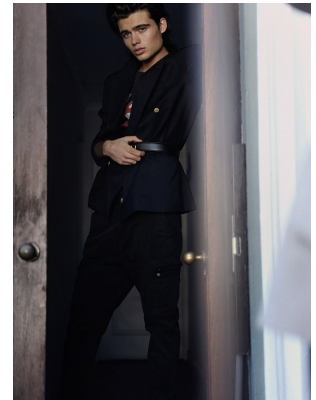

# BOSS MODELS

CAPE TOWN

## ROBERT CORNWALL

Height: 190cm Chest: 95cm Waist: 73cm Suit: 38 L Shoe: 10 UK Hair: Dark Brown Eyes: Hazel