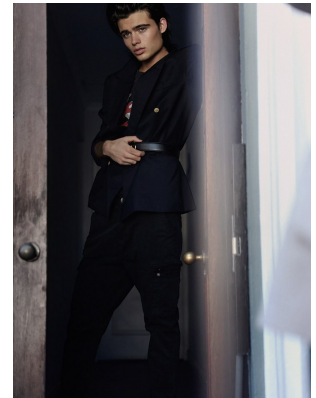

# BOSS MODELS

CAPE TOWN

## ROBERT CORNWALL

Height: 190cm Chest: 95cm Waist: 73cm Suit: 38 L Shoe: 10 UK Hair: Dark Brown Eyes: Hazel