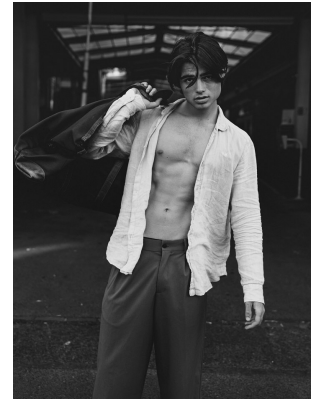

BOSS MODELS

CAPE TOWN

ROBERT CORNWALL

Height: 190cm Chest: 95cm Waist: 73cm Suit: 38 L Shoe: 10 UK Hair: Dark Brown Eyes: Hazel

BOSS MODELS

CAPE TOWN

ROBERT CORNWALL

Height: 190cm Chest: 95cm Waist: 73cm Suit: 38 L Shoe: 10 UK Hair: Dark Brown Eyes: Hazel