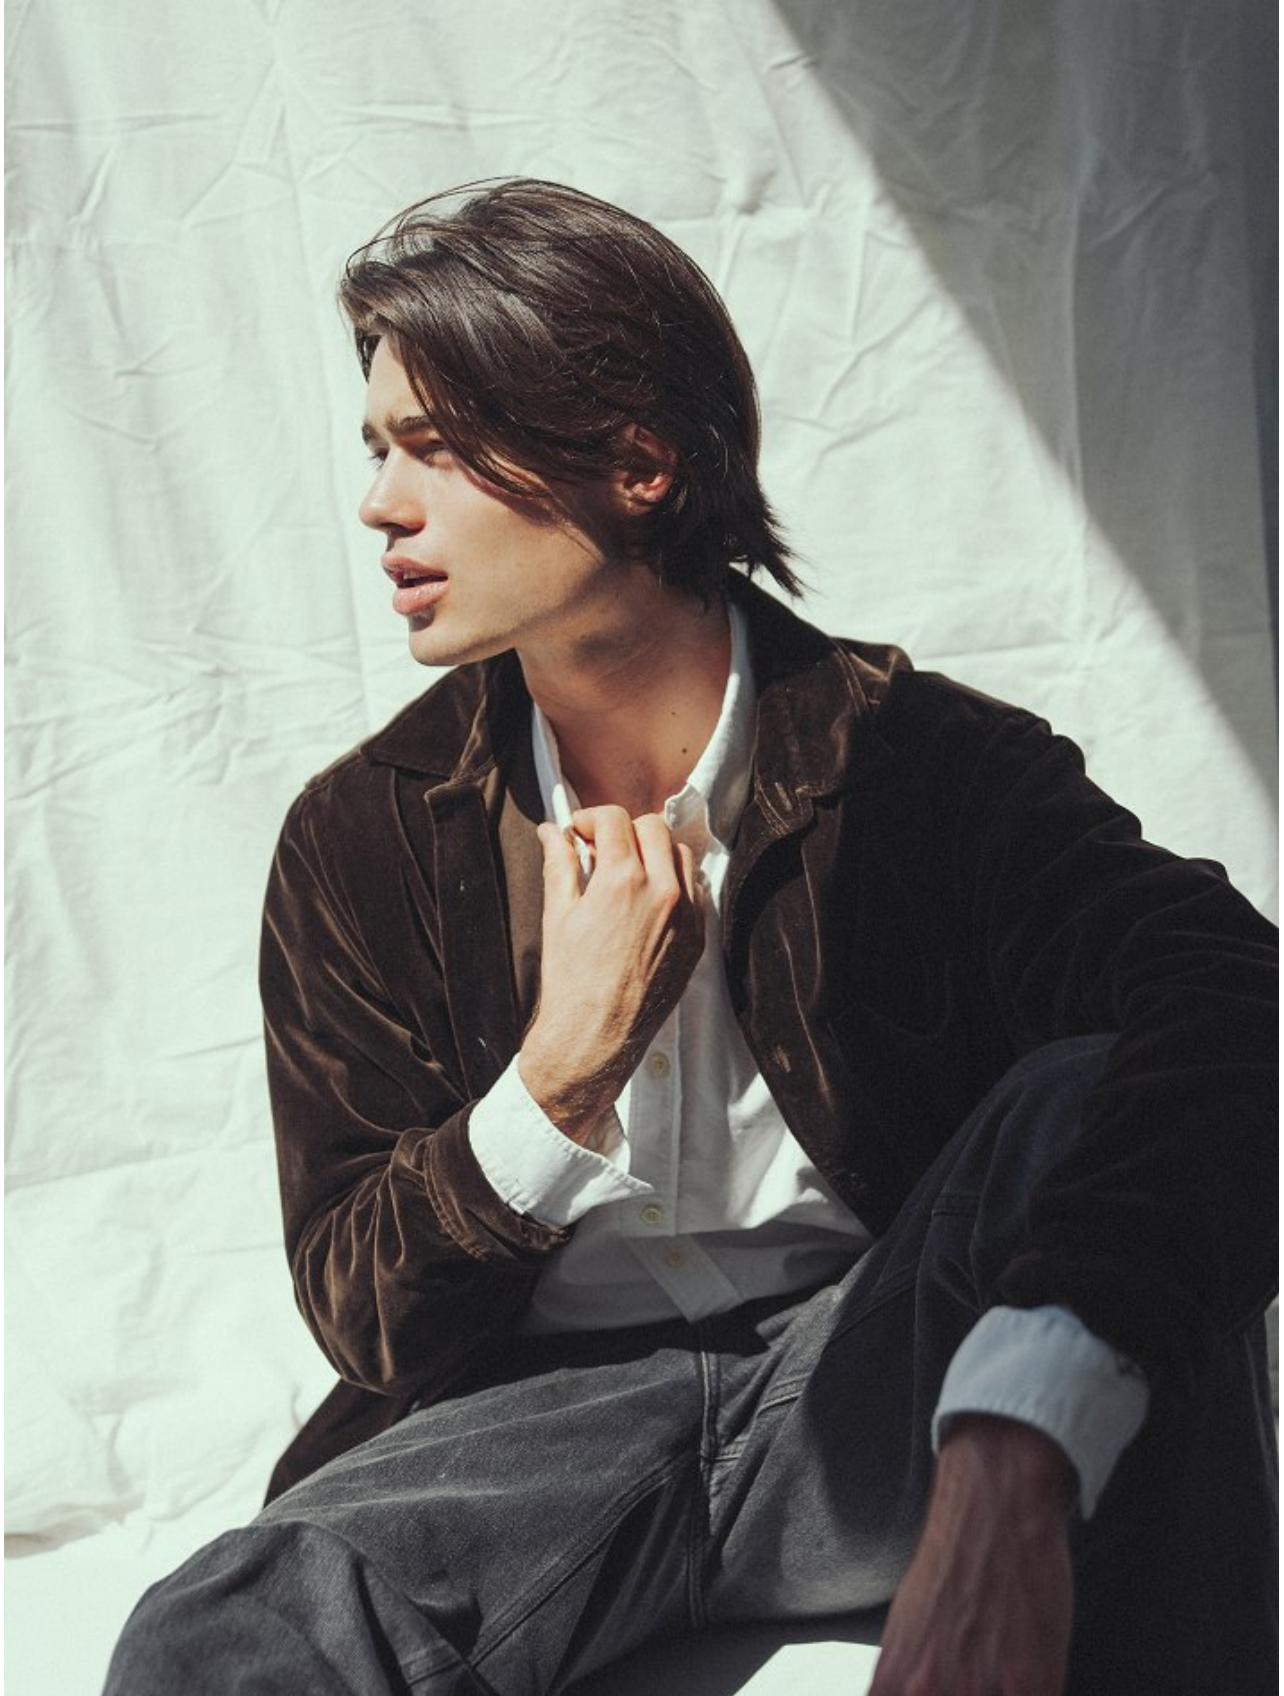

BOSS MODELS

CAPE TOWN

ROBERT CORNWALL

Height: 190cm Chest: 95cm Waist: 73cm Suit: 38 L Shoe: 10 UK Hair: Dark Brown Eyes: Hazel

BOSS MODELS

CAPE TOWN

ROBERT CORNWALL

Height: 190cm Chest: 95cm Waist: 73cm Suit: 38 L Shoe: 10 UK Hair: Dark Brown Eyes: Hazel