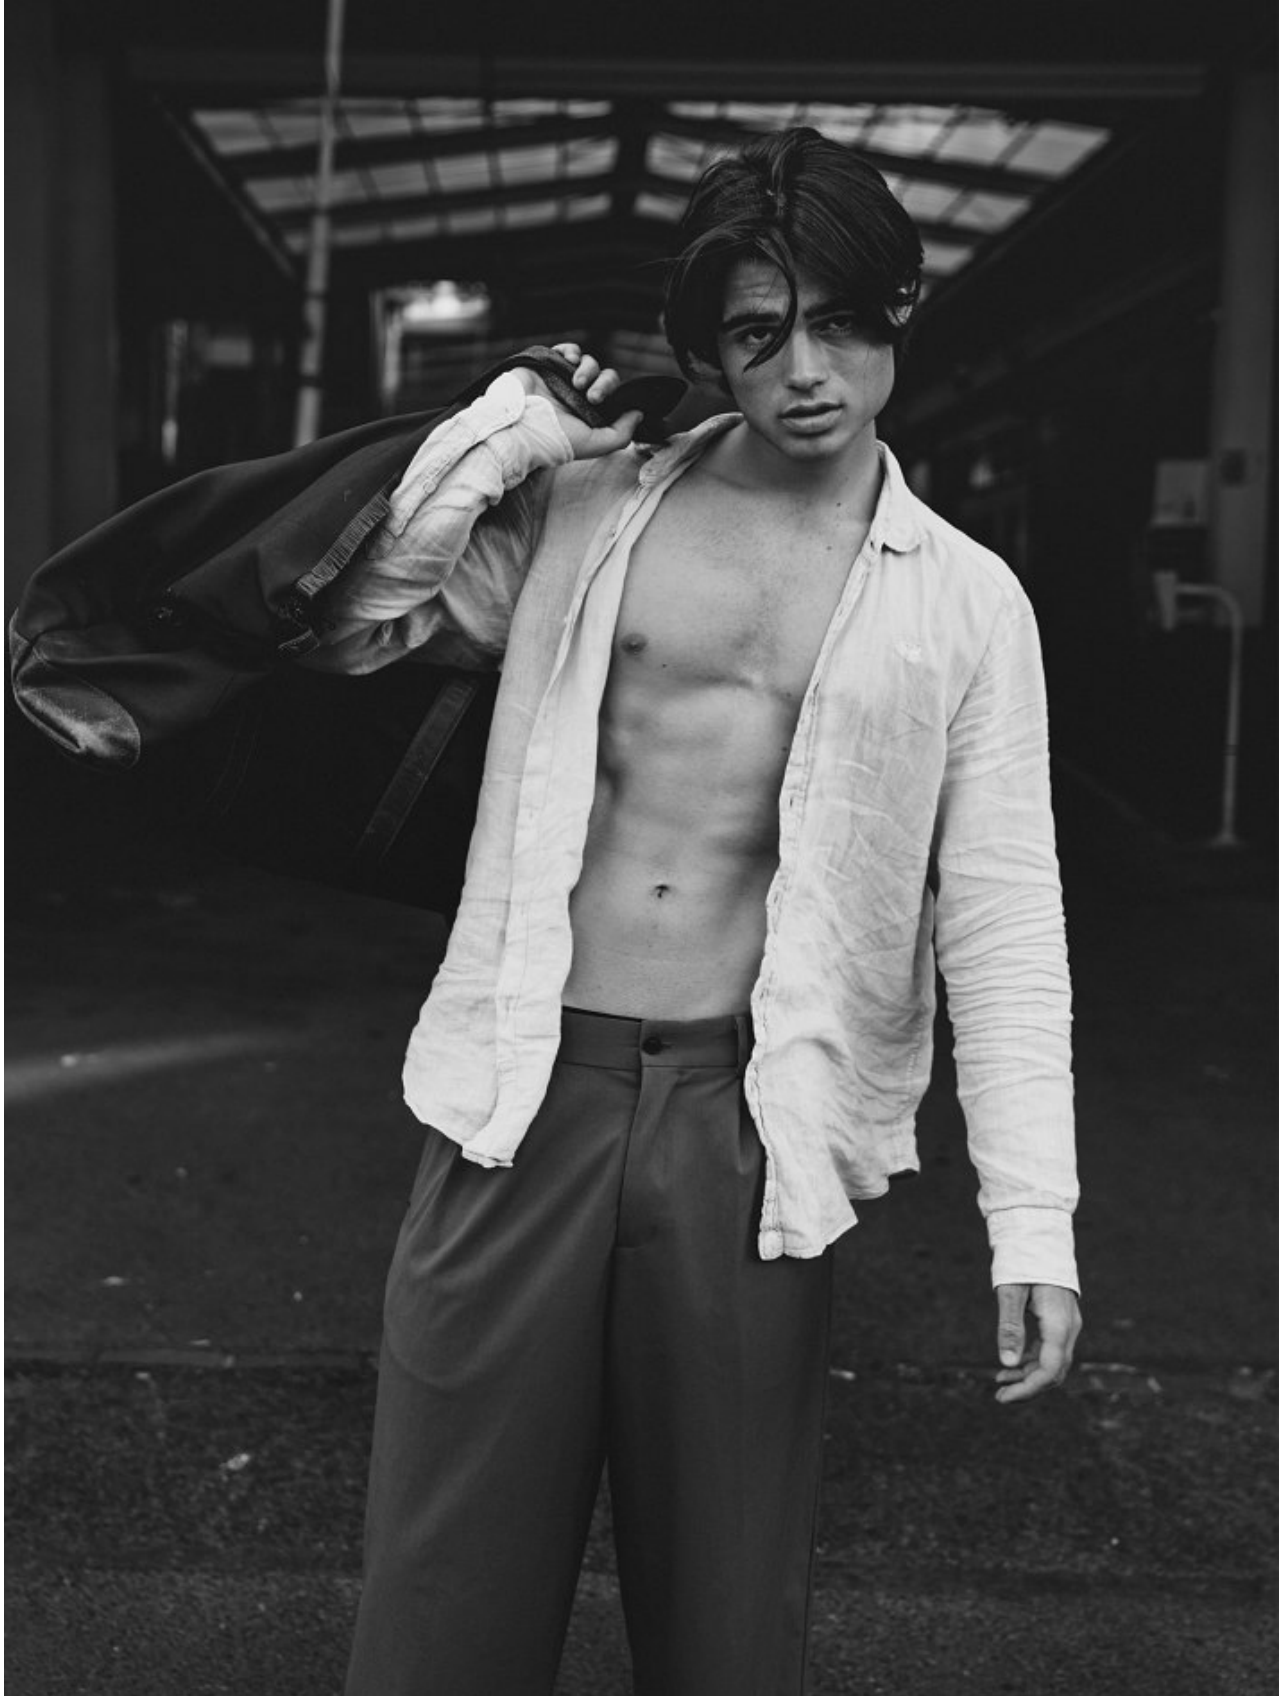

BOSS MODELS

CAPE TOWN

ROBERT CORNWALL

Height: 190cm Chest: 95cm Waist: 73cm Suit: 38 L Shoe: 10 UK Hair: Dark Brown Eyes: Hazel

BOSS MODELS

CAPE TOWN

ROBERT CORNWALL

Height: 190cm Chest: 95cm Waist: 73cm Suit: 38 L Shoe: 10 UK Hair: Dark Brown Eyes: Hazel