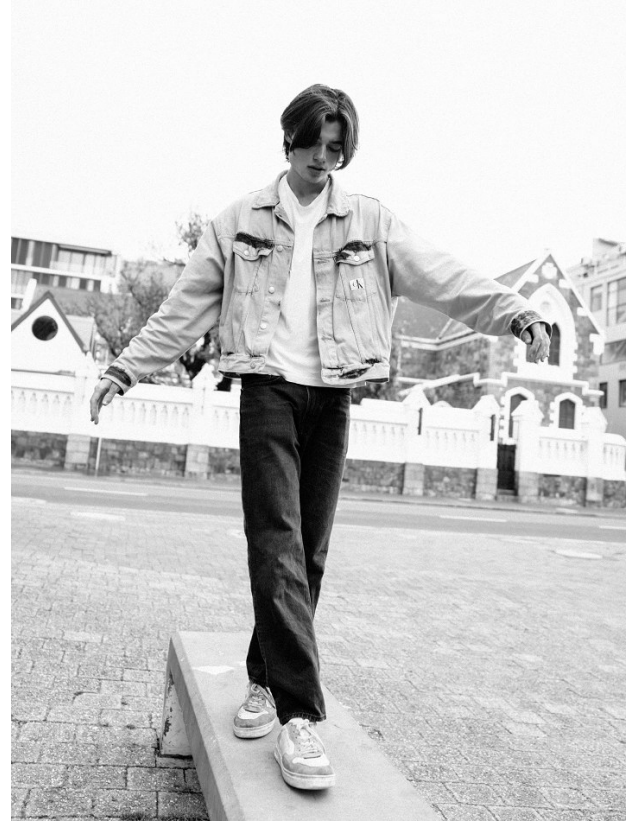

BOSS MODELS

CAPE TOWN

ROBERT CORNWALL

Height: 190cm Chest: 95cm Waist: 73cm Suit: 38 L Shoe: 10 UK Hair: Dark Brown Eyes: Hazel

BOSS MODELS

CAPE TOWN

ROBERT CORNWALL

Height: 190cm Chest: 95cm Waist: 73cm Suit: 38 L Shoe: 10 UK Hair: Dark Brown Eyes: Hazel