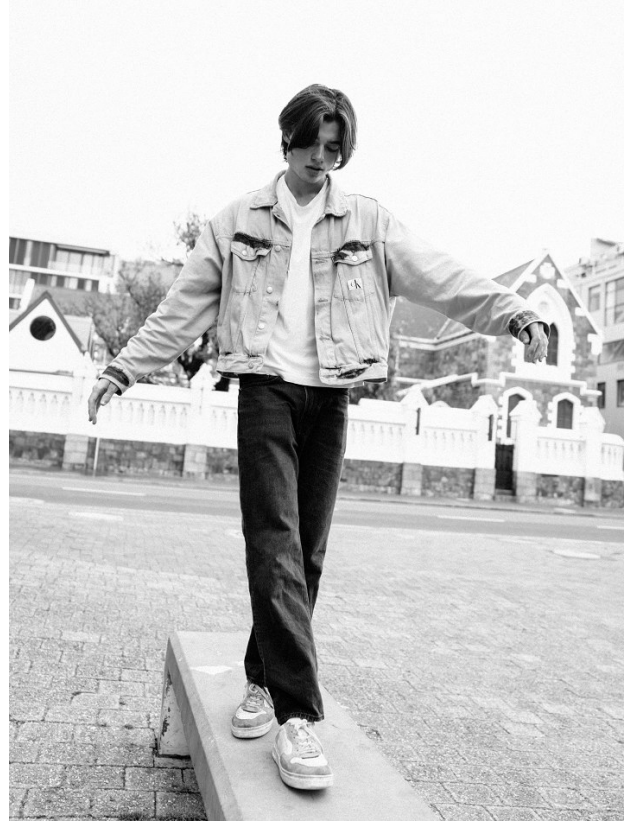

BOSS MODELS

CAPE TOWN

ROBERT CORNWALL

Height: 190cm Chest: 95cm Waist: 73cm Suit: 38 L Shoe: 10 UK Hair: Dark Brown Eyes: Hazel

BOSS MODELS

CAPE TOWN

ROBERT CORNWALL

Height: 190cm Chest: 95cm Waist: 73cm Suit: 38 L Shoe: 10 UK Hair: Dark Brown Eyes: Hazel

BOSS MODELS

CAPE TOWN

ROBERT CORNWALL

Height: 190cm Chest: 95cm Waist: 73cm Suit: 38 L Shoe: 10 UK Hair: Dark Brown Eyes: Hazel