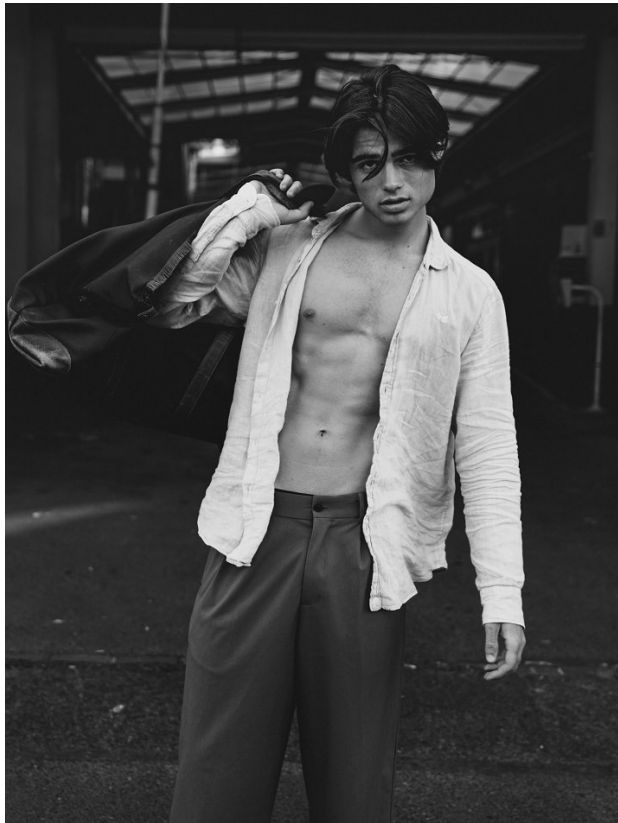

BOSS MODELS

CAPE TOWN

ROBERT CORNWALL

Height: 190cm Chest: 95cm Waist: 73cm Suit: 38 L Shoe: 10 UK Hair: Dark Brown Eyes: Hazel

BOSS MODELS

CAPE TOWN

ROBERT CORNWALL

Height: 190cm Chest: 95cm Waist: 73cm Suit: 38 L Shoe: 10 UK Hair: Dark Brown Eyes: Hazel

BOSS MODELS

CAPE TOWN

ROBERT CORNWALL

Height: 190cm Chest: 95cm Waist: 73cm Suit: 38 L Shoe: 10 UK Hair: Dark Brown Eyes: Hazel