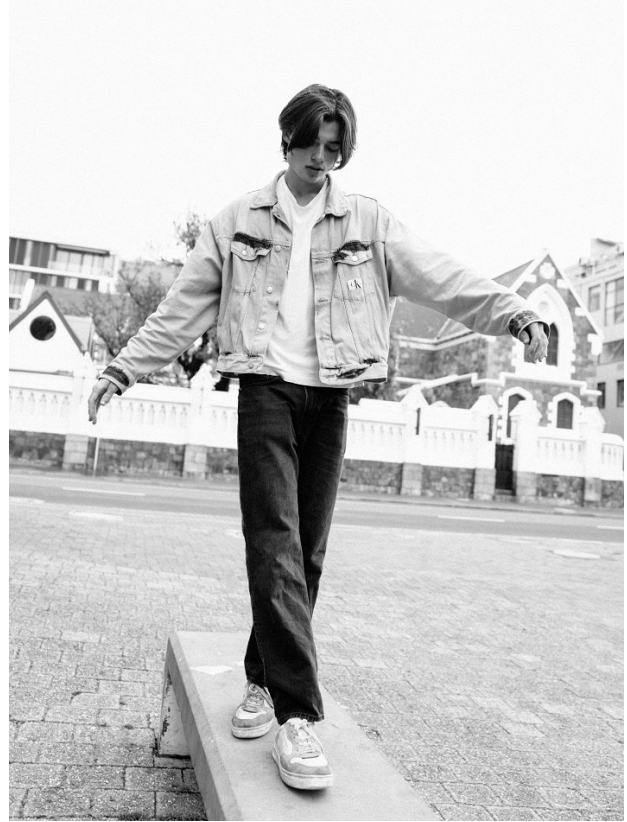

BOSS MODELS

CAPE TOWN

ROBERT CORNWALL

Height: 190cm Chest: 95cm Waist: 73cm Suit: 41 L Shoe: 10 UK Hair: Dark Brown Eyes: Hazel