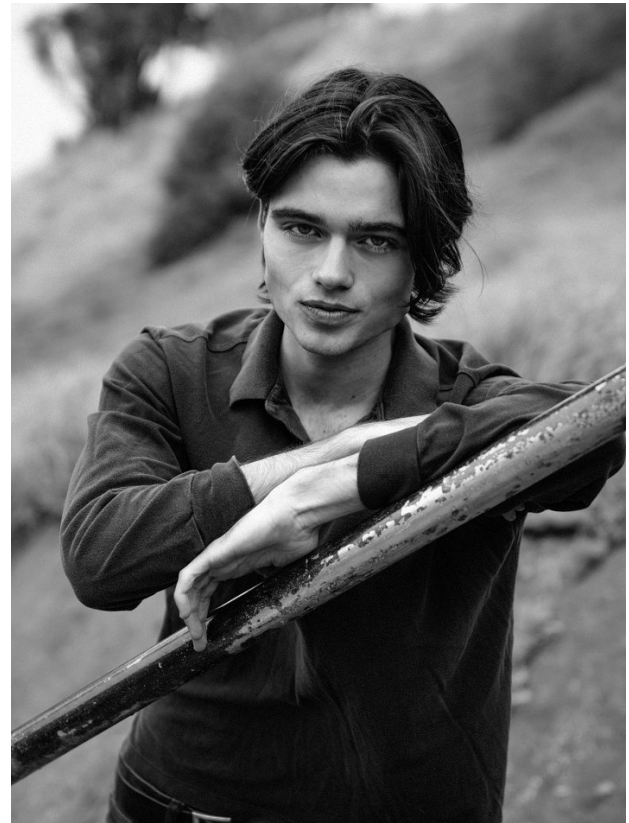

BOSS MODELS

CAPE TOWN

ROBERT CORNWALL

Height: 190cm Chest: 95cm Waist: 73cm Suit: 38 L Shoe: 10 UK Hair: Dark Brown Eyes: Hazel

BOSS MODELS

CAPE TOWN

ROBERT CORNWALL

Height: 190cm Chest: 95cm Waist: 73cm Suit: 38 L Shoe: 10 UK Hair: Dark Brown Eyes: Hazel