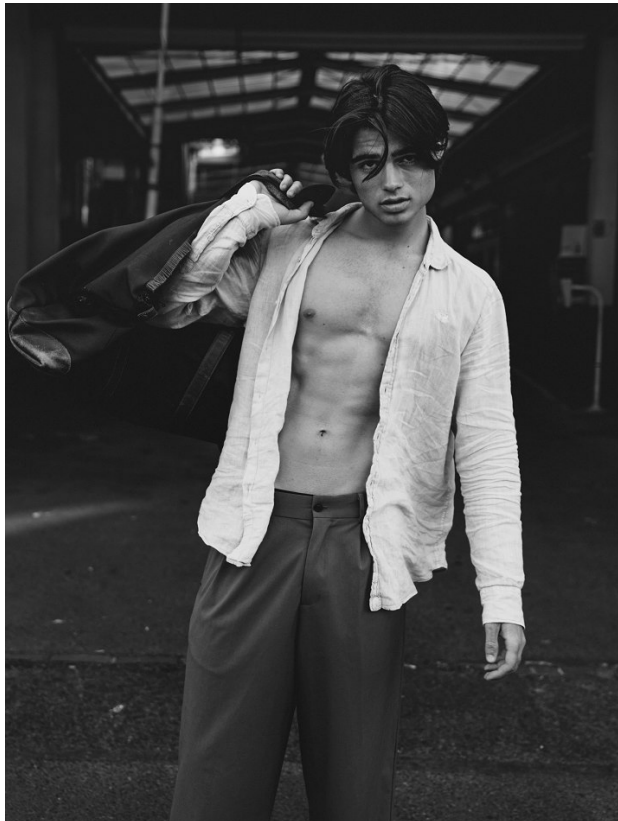

BOSS MODELS

CAPE TOWN

ROBERT CORNWALL

Height: 190cm Chest: 95cm Waist: 73cm Suit: 38 L Shoe: 10 UK Hair: Dark Brown Eyes: Hazel

BOSS MODELS

CAPE TOWN

ROBERT CORNWALL

Height: 190cm Chest: 95cm Waist: 73cm Suit: 38 L Shoe: 10 UK Hair: Dark Brown Eyes: Hazel