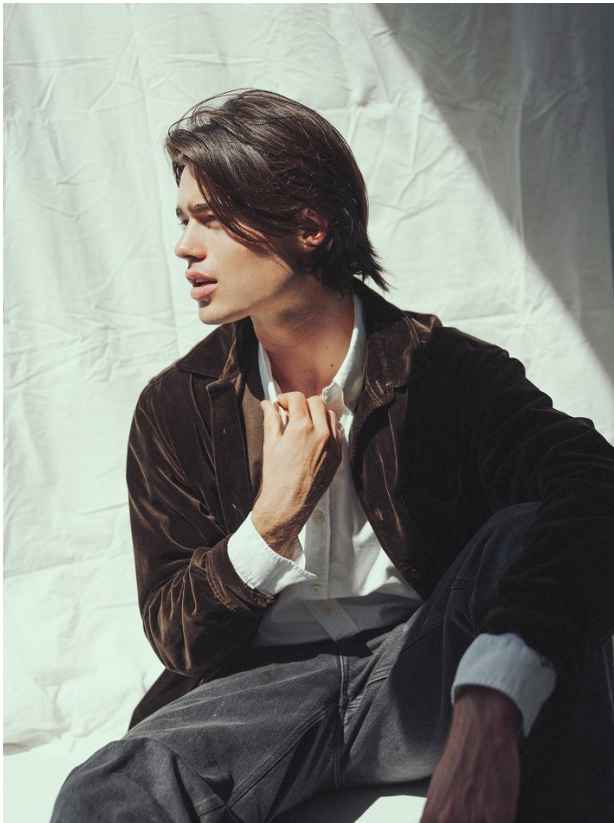

BOSS MODELS

CAPE TOWN

ROBERT CORNWALL

Height: 190cm Chest: 95cm Waist: 73cm Suit: 38 L Shoe: 10 UK Hair: Dark Brown Eyes: Hazel

BOSS MODELS

CAPE TOWN

ROBERT CORNWALL

Height: 190cm Chest: 95cm Waist: 73cm Suit: 38 L Shoe: 10 UK Hair: Dark Brown Eyes: Hazel

BOSS MODELS

CAPE TOWN

ROBERT CORNWALL

Height: 190cm Chest: 95cm Waist: 73cm Suit: 38 L Shoe: 10 UK Hair: Dark Brown Eyes: Hazel