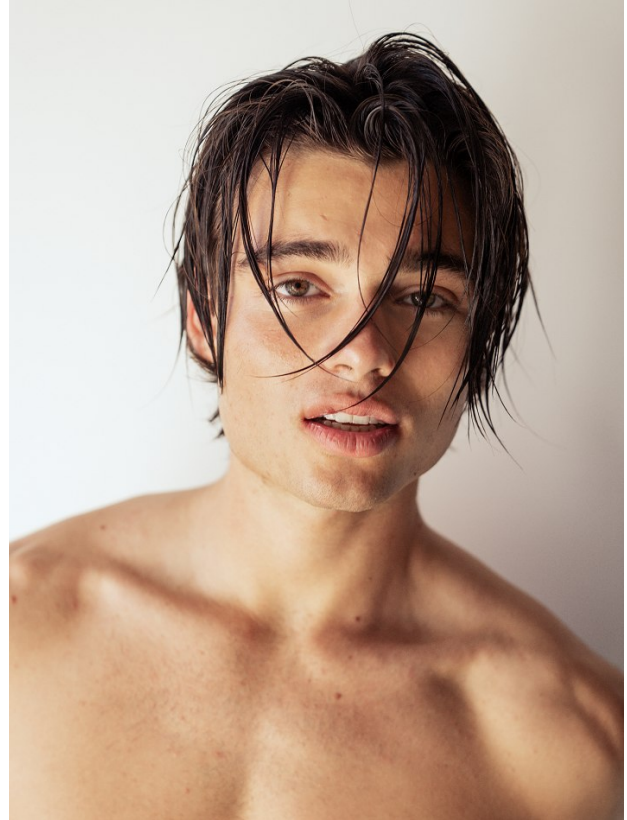

BOSS MODELS

CAPE TOWN

ROBERT CORNWALL

Height: 190cm Chest: 95cm Waist: 73cm Suit: 38 L Shoe: 10 UK Hair: Dark Brown Eyes: Hazel

BOSS MODELS

CAPE TOWN

ROBERT CORNWALL

Height: 190cm Chest: 95cm Waist: 73cm Suit: 38 L Shoe: 10 UK Hair: Dark Brown Eyes: Hazel

BOSS MODELS

CAPE TOWN

ROBERT CORNWALL

Height: 190cm Chest: 95cm Waist: 73cm Suit: 38 L Shoe: 10 UK Hair: Dark Brown Eyes: Hazel