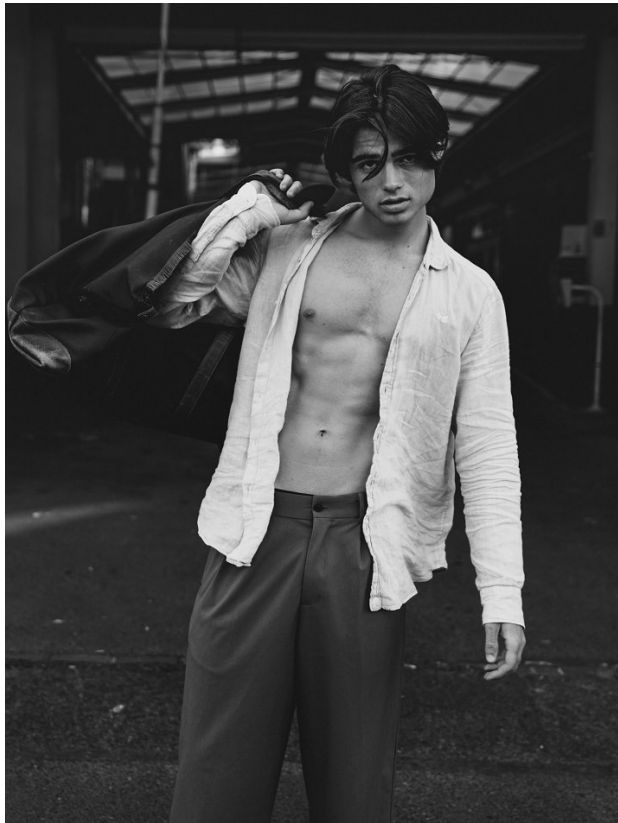

BOSS MODELS

CAPE TOWN

ROBERT CORNWALL

Height: 190cm Chest: 95cm Waist: 73cm Suit: 38 L Shoe: 10 UK Hair: Dark Brown Eyes: Hazel

BOSS MODELS

CAPE TOWN

ROBERT CORNWALL

Height: 190cm Chest: 95cm Waist: 73cm Suit: 38 L Shoe: 10 UK Hair: Dark Brown Eyes: Hazel