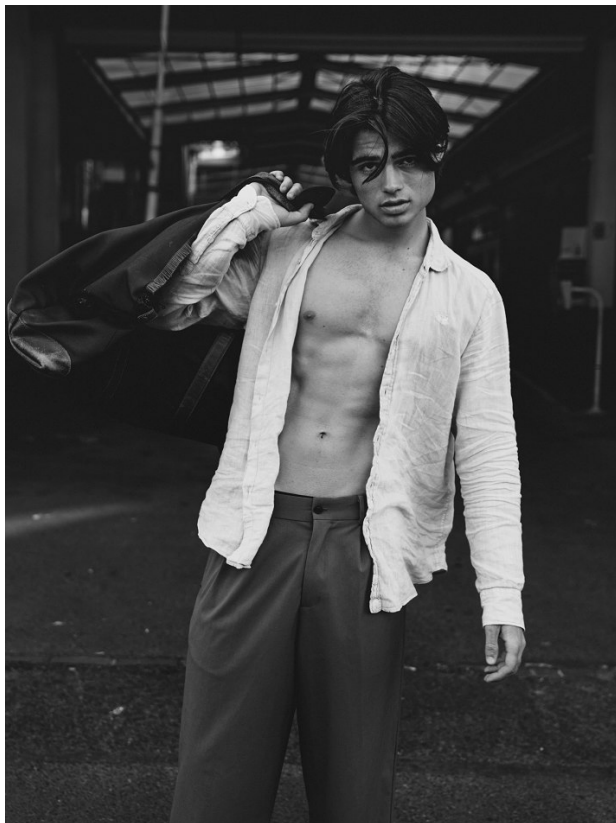

## ROBERT CORNWALL

Height: 190cm Chest: 95cm Waist: 73cm Suit: 41 L Shoe: 10 UK Hair: Dark Brown Eyes: Hazel

# BOSS MODELS

CAPE TOWN

ROBERT CORNWALL

Height: 190cm Chest: 95cm Waist: 73cm Suit: 41 L Shoe: 10 UK Hair: Dark Brown Eyes: Hazel