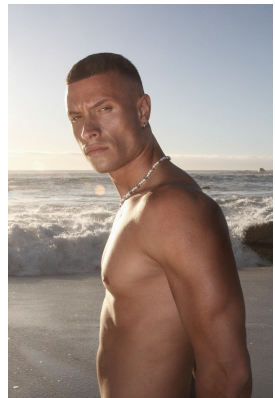

BOSS MODELS

CAPE TOWN

ANDREA CASSAVIA

Height: 183cm Chest: 99cm Waist: 80cm Suit: 40 R Shoe: 9 UK Hair: Brown Eyes: Brown

BOSS MODELS

CAPE TOWN

ANDREA CASSAVIA

Height: 183cm Chest: 99cm Waist: 80cm Suit: 40 R Shoe: 9 UK Hair: Brown Eyes: Brown

BOSS MODELS

CAPE TOWN

ANDREA CASSAVIA

Height: 183cm Chest: 99cm Waist: 80cm Suit: 40 R Shoe: 9 UK Hair: Brown Eyes: Brown