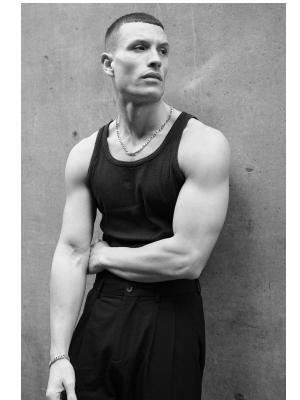

BOSS MODELS

CAPE TOWN

ANDREA CASSAVIA

Height: 183cm Chest: 99cm Waist: 80cm Suit: 40 R Shoe: 9 UK Hair: Brown Eyes: Brown

BOSS MODELS

CAPE TOWN

ANDREA CASSAVIA

Height: 183cm Chest: 99cm Waist: 80cm Suit: 40 R Shoe: 9 UK Hair: Brown Eyes: Brown

BOSS MODELS

CAPE TOWN

ANDREA CASSAVIA

Height: 183cm Chest: 99cm Waist: 80cm Suit: 40 R Shoe: 9 UK Hair: Brown Eyes: Brown