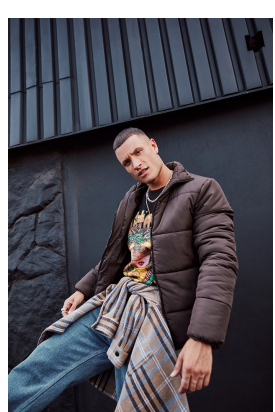

BOSS MODELS

CAPE TOWN

ANDREA CASSAVIA

Height: 183cm Chest: 99cm Waist: 80cm Suit: 40 R Shoe: 9 UK Hair: Brown Eyes: Brown

BOSS MODELS

CAPE TOWN

ANDREA CASSAVIA

Height: 183cm Chest: 99cm Waist: 80cm Suit: 40 R Shoe: 9 UK Hair: Brown Eyes: Brown

BOSS MODELS

CAPE TOWN

ANDREA CASSAVIA

Height: 183cm Chest: 99cm Waist: 80cm Suit: 40 R Shoe: 9 UK Hair: Brown Eyes: Brown