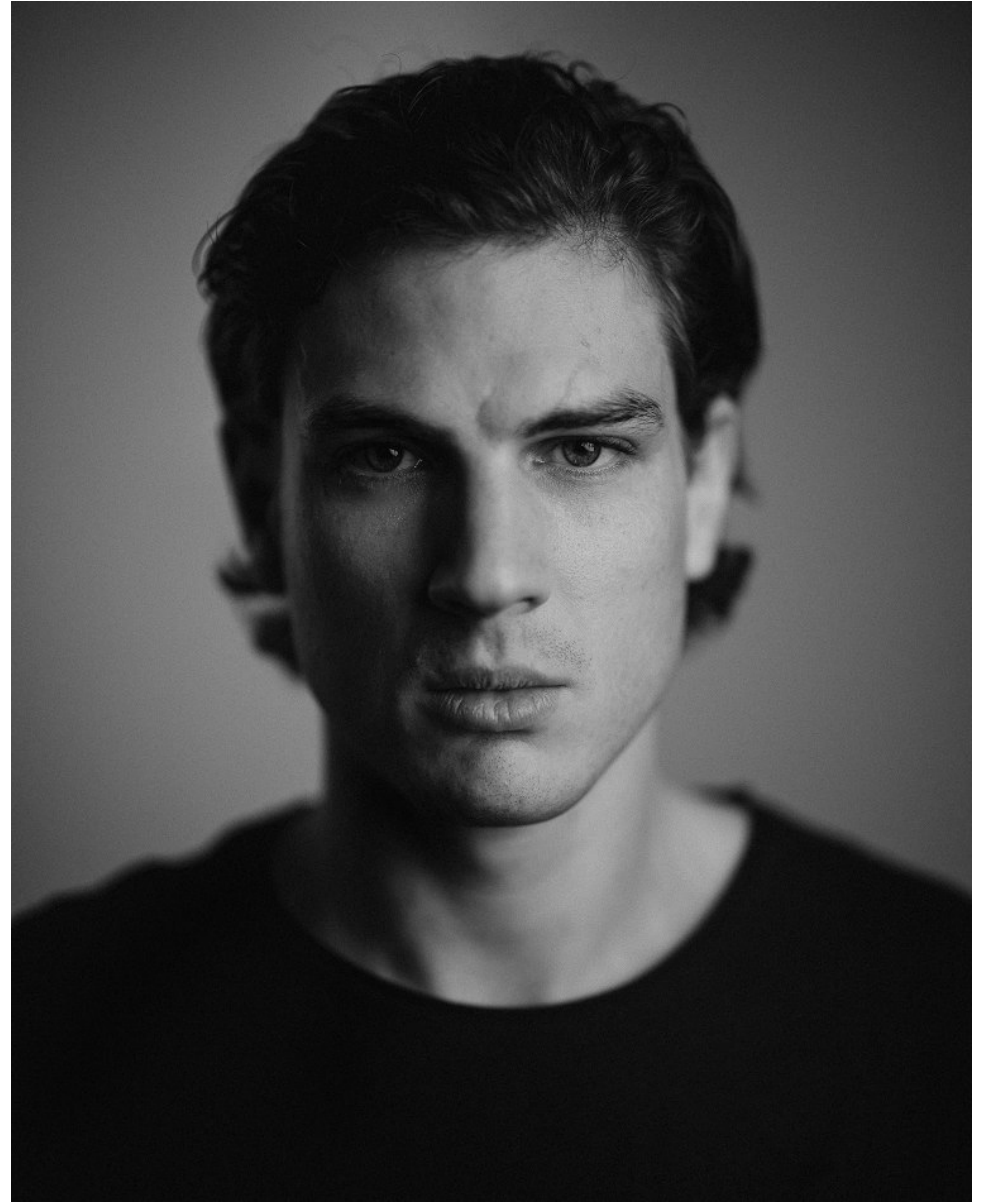

BOSS MODELS

CAPE TOWN

DANIEL SCHULTZ

Height: 182cm Chest: 97cm Waist: 72cm Suit: 38 R Shoe: 10 UK Hair: Light Brown Eyes: Green

BOSS MODELS

CAPE TOWN

DANIEL SCHULTZ

Height: 182cm Chest: 97cm Waist: 72cm Suit: 38 R Shoe: 10 UK Hair: Light Brown Eyes: Green