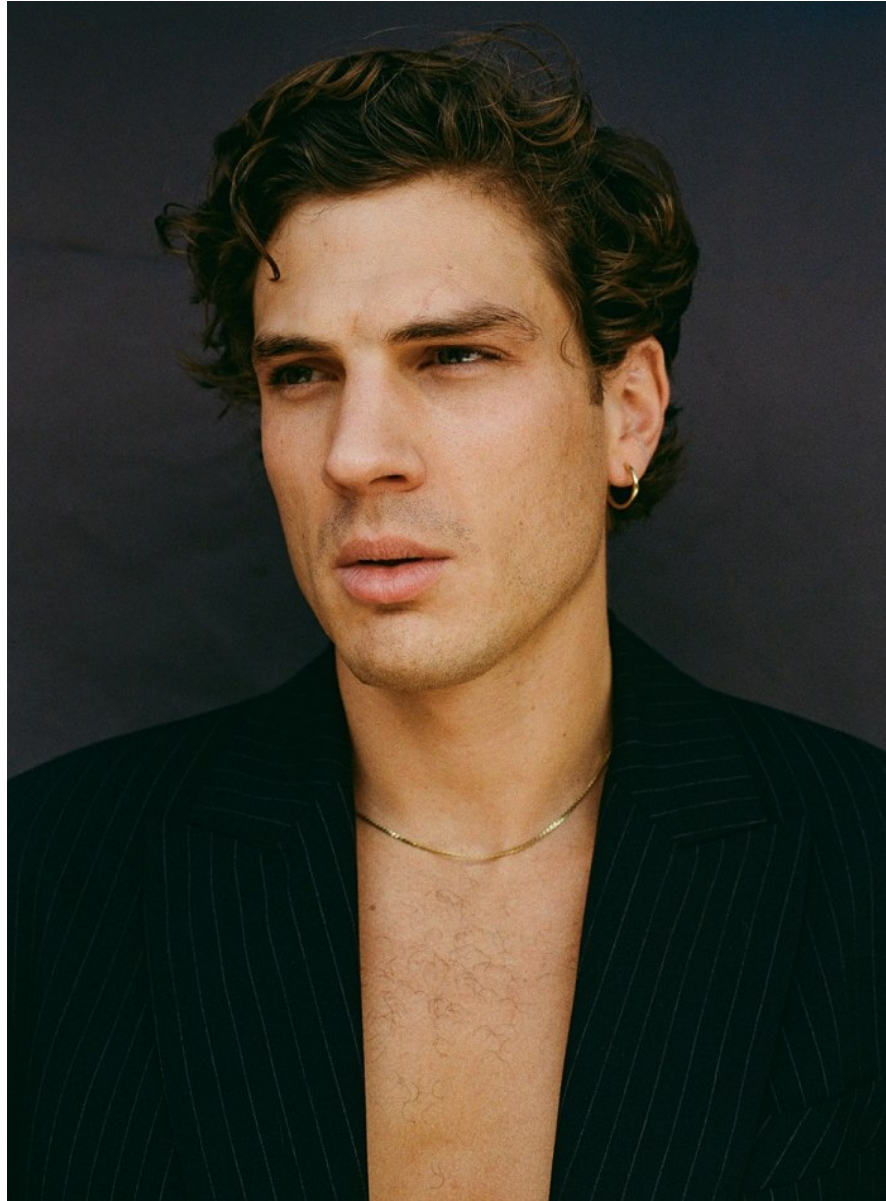

BOSS MODELS

CAPE TOWN

DANIEL SCHULTZ

Height: 182cm Chest: 97cm Waist: 72cm Suit: 38 R Shoe: 10 UK Hair: Light Brown Eyes: Green

BOSS MODELS

CAPE TOWN

DANIEL SCHULTZ

Height: 182cm Chest: 97cm Waist: 72cm Suit: 38 R Shoe: 10 UK Hair: Light Brown Eyes: Green