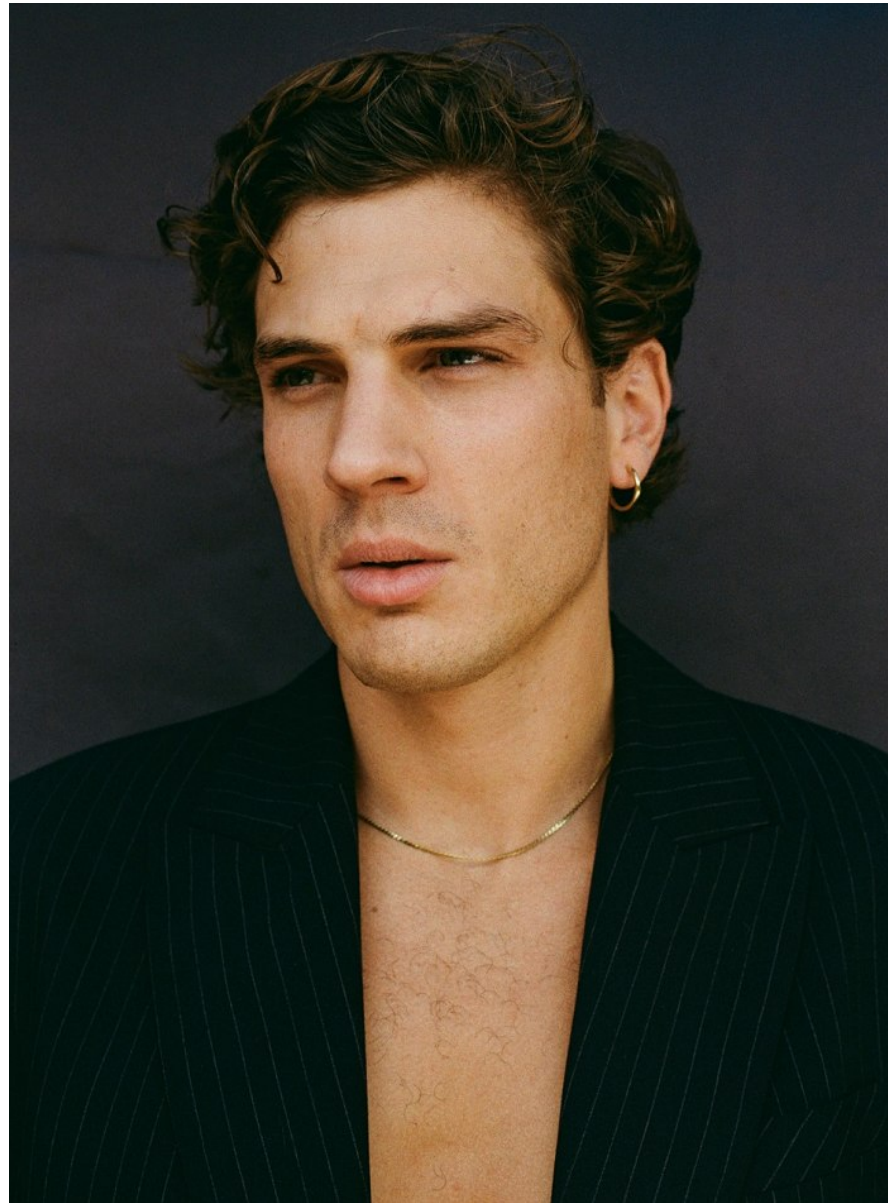

BOSS MODELS

CAPE TOWN

DANIEL SCHULTZ

Height: 182cm Chest: 97cm Waist: 72cm Suit: 38 R Shoe: 10 UK Hair: Light Brown Eyes: Green

BOSS MODELS

CAPE TOWN

DANIEL SCHULTZ

Height: 182cm Chest: 97cm Waist: 72cm Suit: 38 R Shoe: 10 UK Hair: Light Brown Eyes: Green