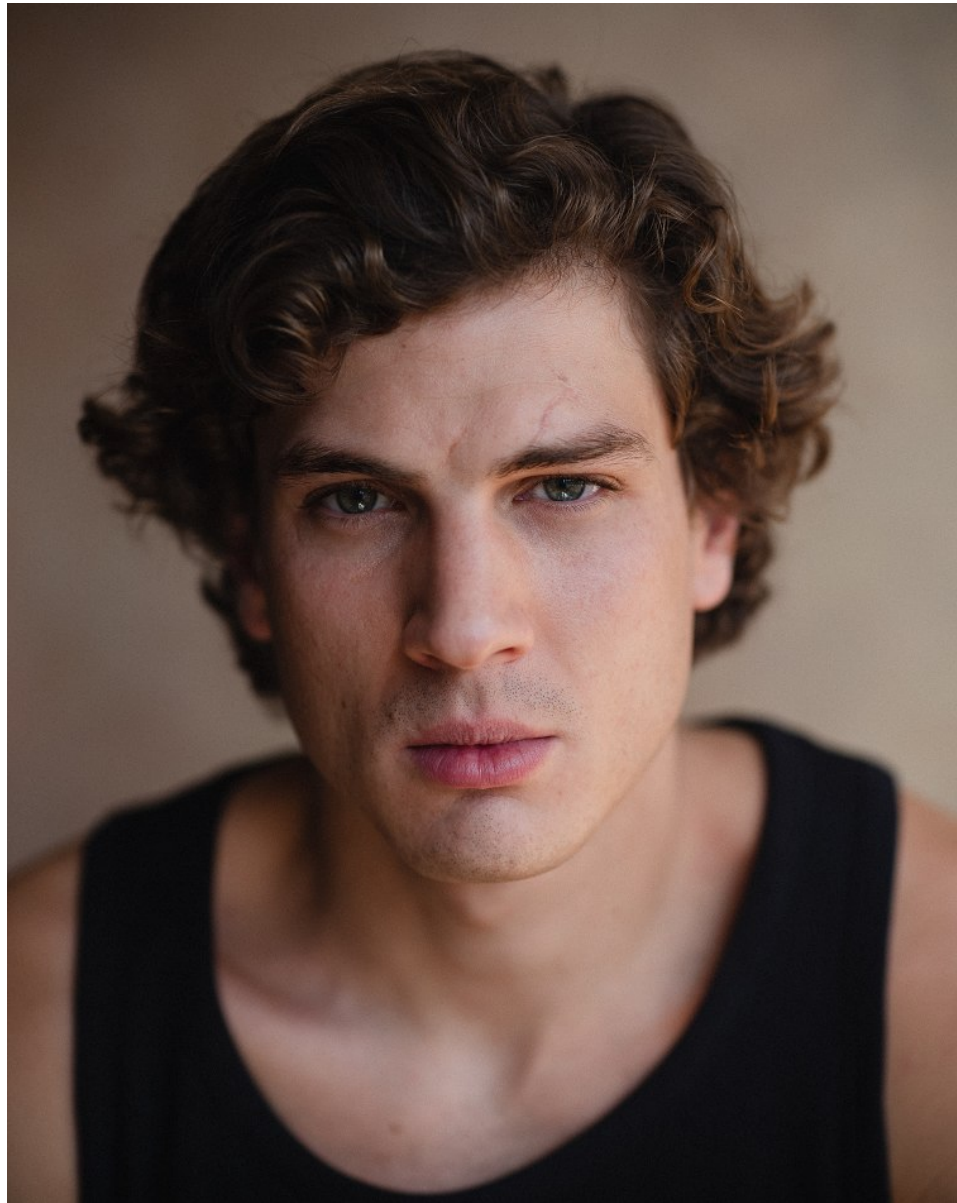

BOSS MODELS

CAPE TOWN

DANIEL SCHULTZ

Height: 182cm Chest: 97cm Waist: 72cm Suit: 38 R Shoe: 10 UK Hair: Light Brown Eyes: Green

BOSS MODELS

CAPE TOWN

DANIEL SCHULTZ

Height: 182cm Chest: 97cm Waist: 72cm Suit: 38 R Shoe: 10 UK Hair: Light Brown Eyes: Green