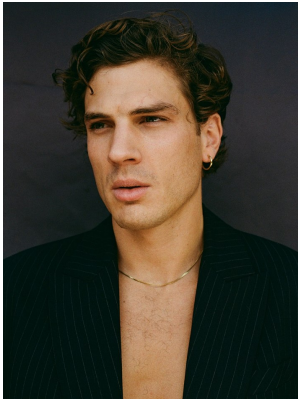

# BOSS MODELS

CAPE TOWN

DANIEL SCHULTZ

Height: 182cm Chest: 97cm Waist: 72cm Suit: 38 R Shoe: 10 UK Hair: Light Brown Eyes: Green