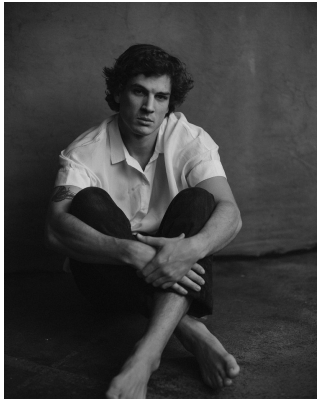

BOSS MODELS

CAPE TOWN

DANIEL SCHULTZ

Height: 182cm Chest: 97cm Waist: 72cm Suit: 38 R Shoe: 10 UK Hair: Light Brown Eyes: Green