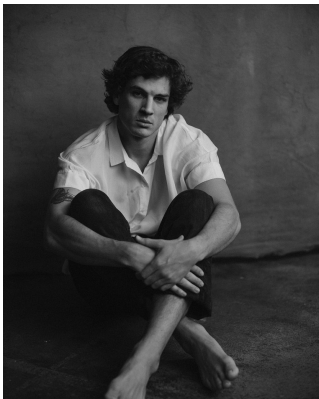

BOSS MODELS

CAPE TOWN

DANIEL SCHULTZ

Height: 182cm Chest: 97cm Waist: 72cm Suit: 38 R Shoe: 10 UK Hair: Light Brown Eyes: Green