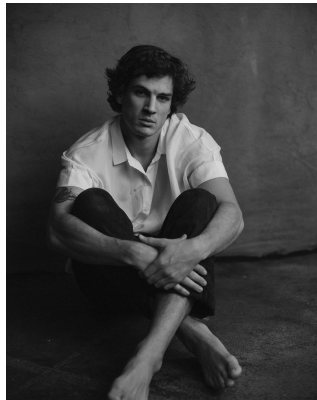

BOSS MODELS

CAPE TOWN

DANIEL SCHULTZ

Height: 182cm Chest: 97cm Waist: 72cm Suit: 38 R Shoe: 10 UK Hair: Light Brown Eyes: Green