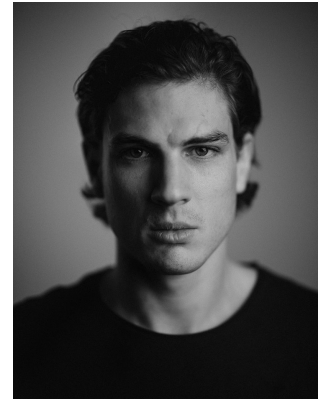

BOSS MODELS

CAPE TOWN

DANIEL SCHULTZ

Height: 182cm Chest: 97cm Waist: 72cm Suit: 38 R Shoe: 10 UK Hair: Light Brown Eyes: Green