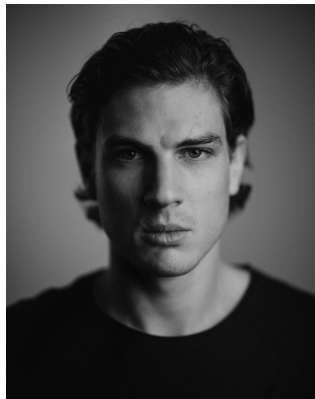

BOSS MODELS

CAPE TOWN

DANIEL SCHULTZ

Height: 182cm Chest: 97cm Waist: 72cm Suit: 38 R Shoe: 10 UK Hair: Light Brown Eyes: Green