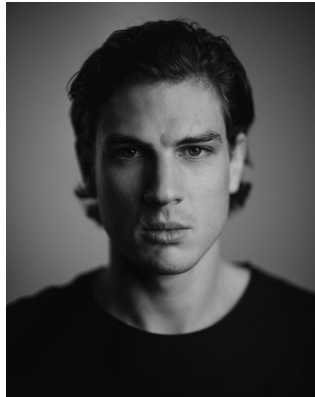

# BOSS MODELS

CAPE TOWN

DANIEL SCHULTZ

Height: 182cm Chest: 97cm Waist: 72cm Suit: 38 R Shoe: 10 UK Hair: Light Brown Eyes: Green