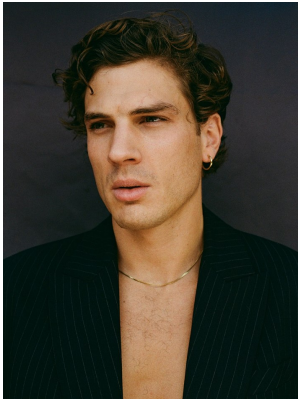

BOSS MODELS

CAPE TOWN

DANIEL SCHULTZ

Height: 182cm Chest: 97cm Waist: 72cm Suit: 38 R Shoe: 10 UK Hair: Light Brown Eyes: Green