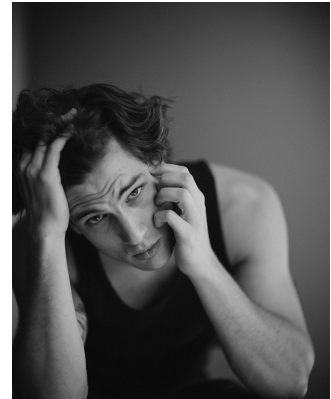

# BOSS MODELS

CAPE TOWN

DANIEL SCHULTZ

Height: 182cm Chest: 97cm Waist: 72cm Suit: 38 R Shoe: 10 UK Hair: Light Brown Eyes: Green