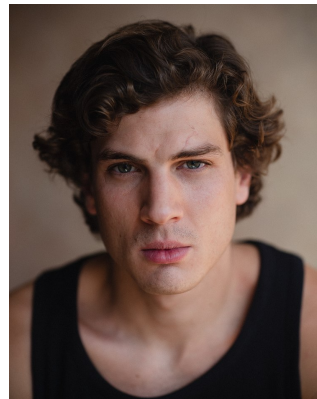

BOSS MODELS

CAPE TOWN

DANIEL SCHULTZ

Height: 182cm Chest: 97cm Waist: 72cm Suit: 38 R Shoe: 10 UK Hair: Light Brown Eyes: Green