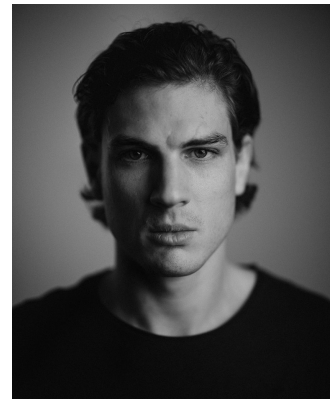

BOSS MODELS

CAPE TOWN

DANIEL SCHULTZ

Height: 182cm Chest: 97cm Waist: 72cm Suit: 38 R Shoe: 10 UK Hair: Light Brown Eyes: Green