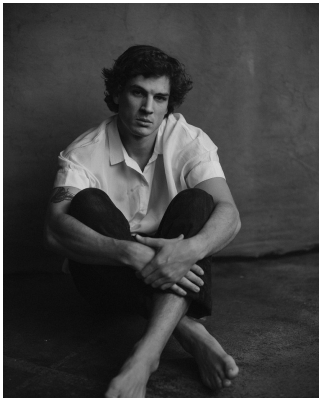

# BOSS MODELS

CAPE TOWN

DANIEL SCHULTZ

Height: 182cm Chest: 97cm Waist: 72cm Suit: 38 R Shoe: 10 UK Hair: Light Brown Eyes: Green