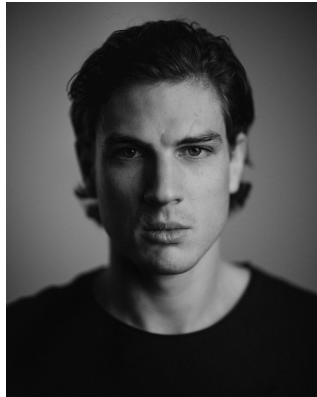

# BOSS MODELS

CAPE TOWN

DANIEL SCHULTZ

Height: 182cm Chest: 97cm Waist: 72cm Suit: 38 R Shoe: 10 UK Hair: Light Brown Eyes: Green