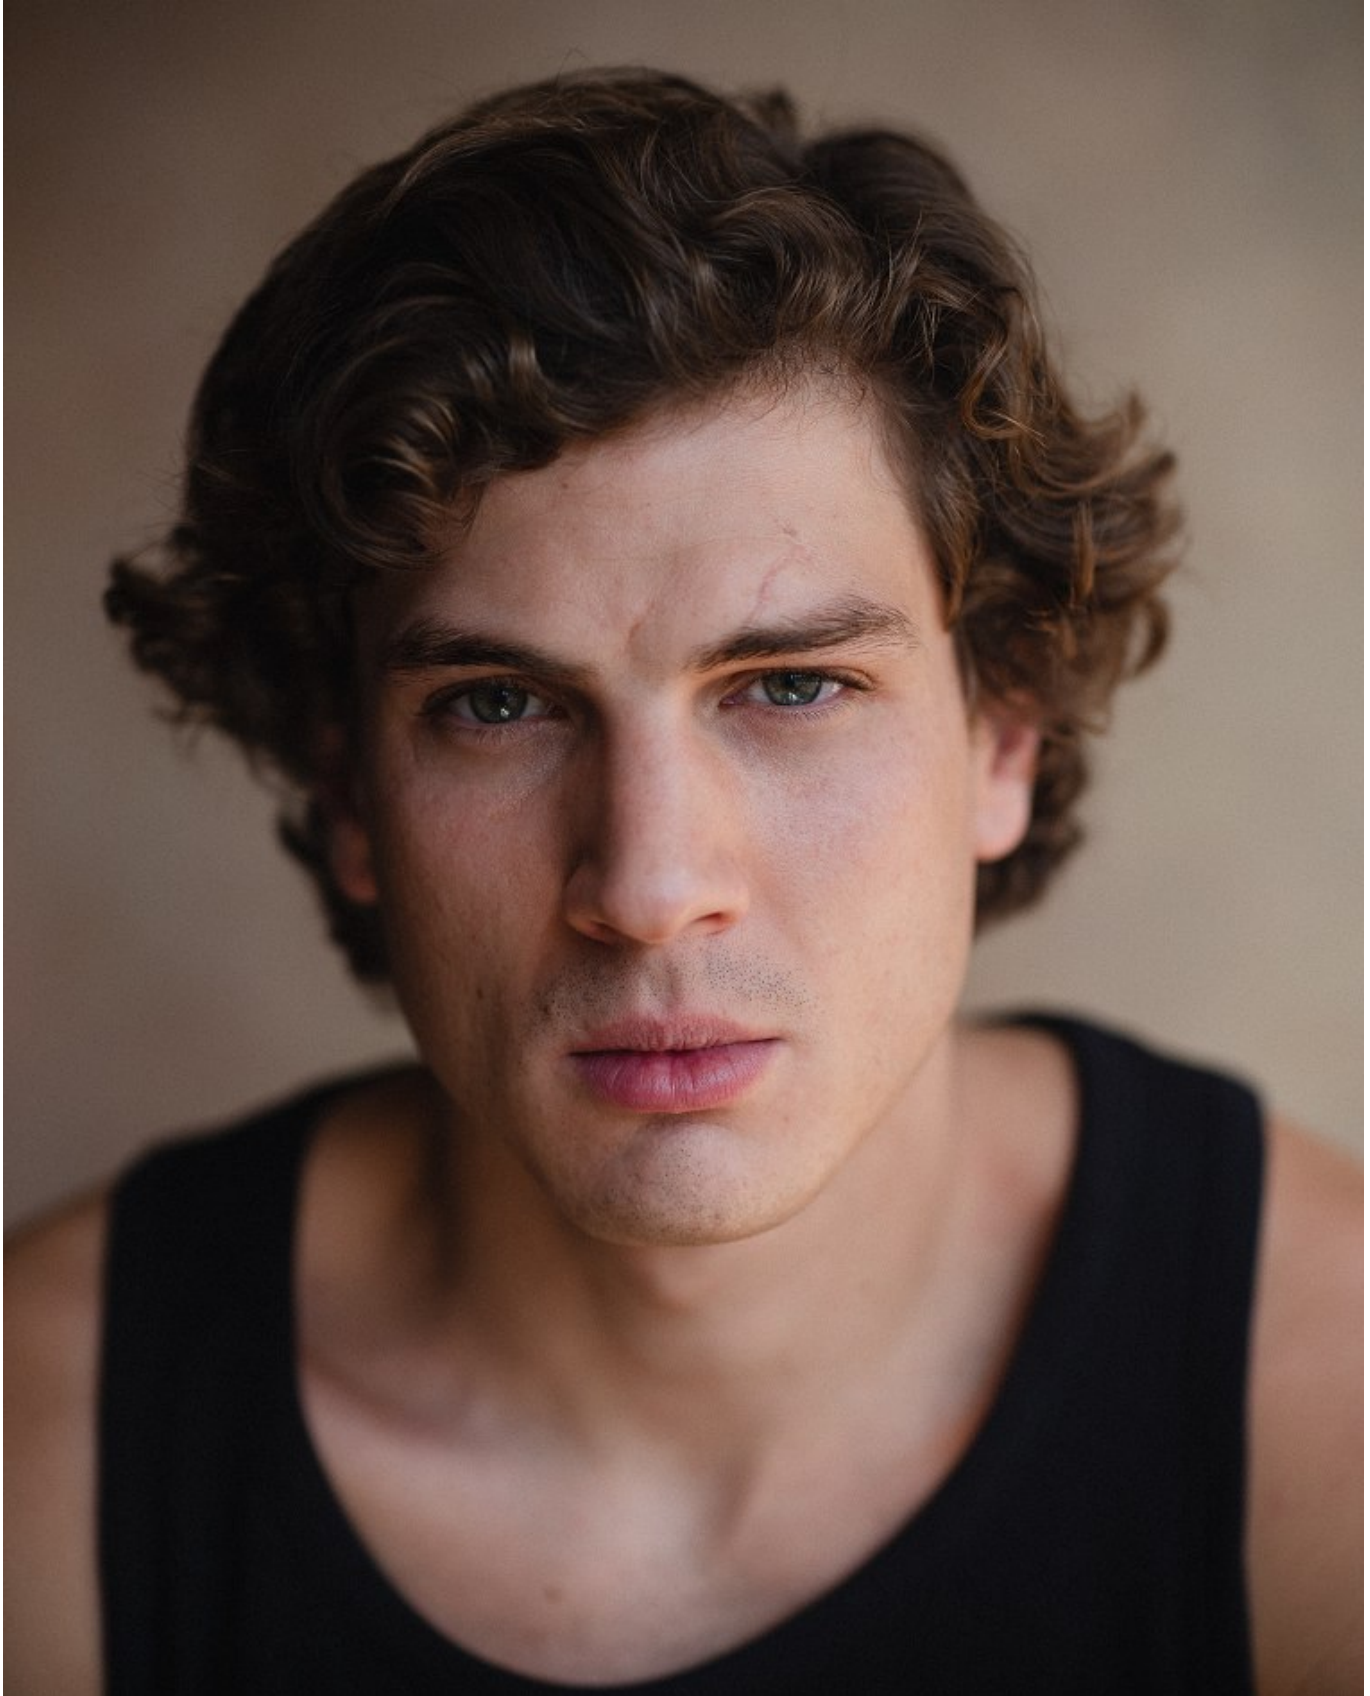

BOSS MODELS

CAPE TOWN

DANIEL SCHULTZ

Height: 182cm Chest: 97cm Waist: 72cm Suit: 38 R Shoe: 10 UK Hair: Light Brown Eyes: Green

BOSS MODELS

CAPE TOWN

DANIEL SCHULTZ

Height: 182cm Chest: 97cm Waist: 72cm Suit: 38 R Shoe: 10 UK Hair: Light Brown Eyes: Green