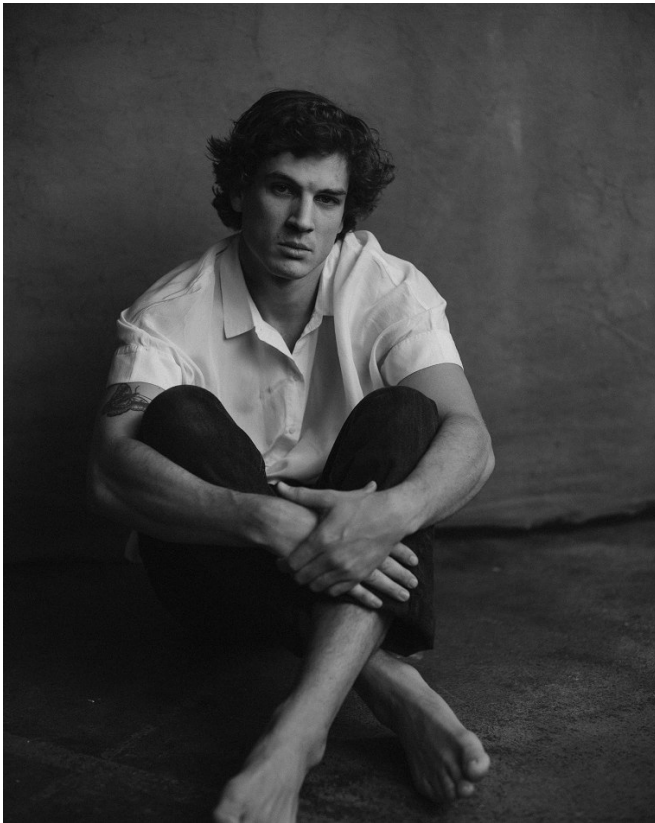

BOSS MODELS

CAPE TOWN

DANIEL SCHULTZ

Height: 182cm Chest: 97cm Waist: 72cm Suit: 38 R Shoe: 10 UK Hair: Light Brown Eyes: Green

BOSS MODELS

CAPE TOWN

DANIEL SCHULTZ

Height: 182cm Chest: 97cm Waist: 72cm Suit: 38 R Shoe: 10 UK Hair: Light Brown Eyes: Green

BOSS MODELS

CAPE TOWN

DANIEL SCHULTZ

Height: 182cm Chest: 97cm Waist: 72cm Suit: 38 R Shoe: 10 UK Hair: Light Brown Eyes: Green