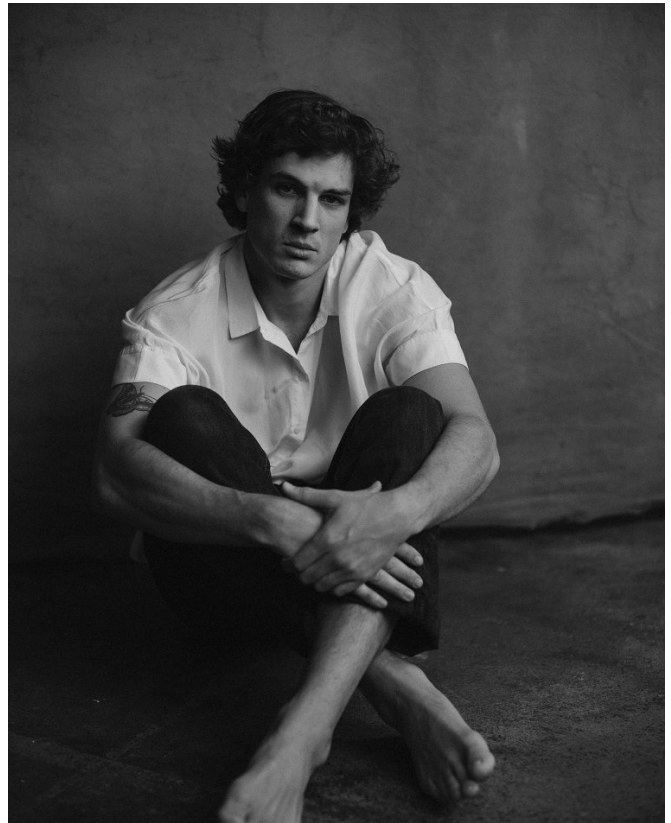

BOSS MODELS

CAPE TOWN

DANIEL SCHULTZ

Height: 182cm Chest: 97cm Waist: 72cm Suit: 38 R Shoe: 10 UK Hair: Light Brown Eyes: Green

BOSS MODELS

CAPE TOWN

DANIEL SCHULTZ

Height: 182cm Chest: 97cm Waist: 72cm Suit: 38 R Shoe: 10 UK Hair: Light Brown Eyes: Green