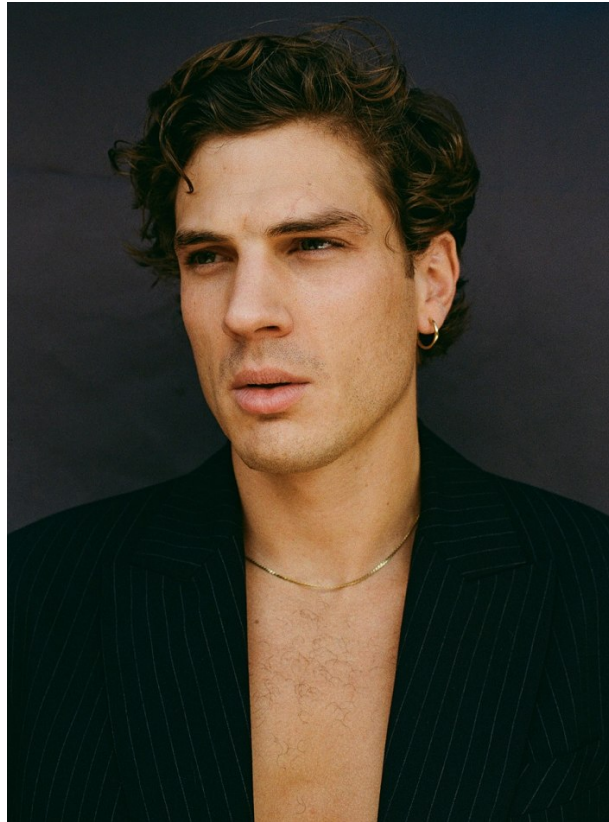

BOSS MODELS

CAPE TOWN

DANIEL SCHULTZ

Height: 182cm Chest: 97cm Waist: 72cm Suit: 38 R Shoe: 10 UK Hair: Light Brown Eyes: Green

BOSS MODELS

CAPE TOWN

DANIEL SCHULTZ

Height: 182cm Chest: 97cm Waist: 72cm Suit: 38 R Shoe: 10 UK Hair: Light Brown Eyes: Green