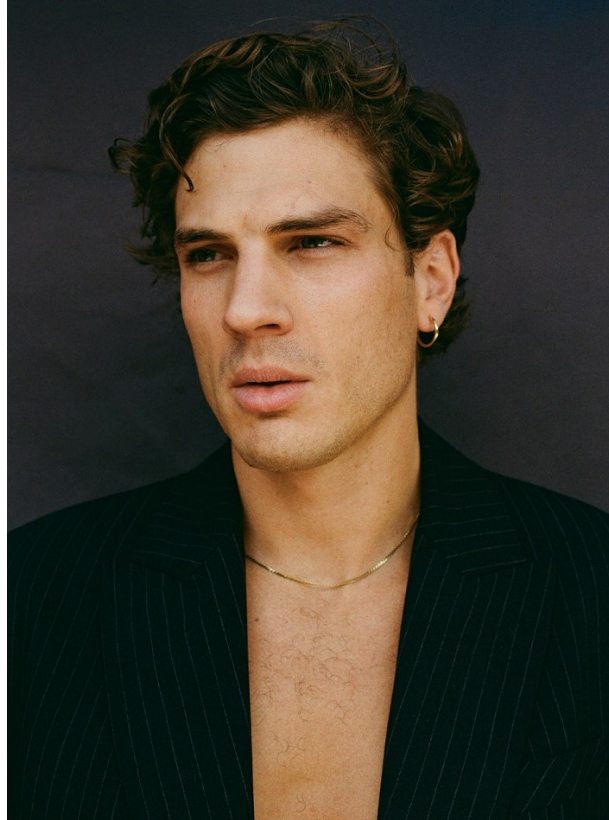

# BOSS MODELS

CAPE TOWN

DANIEL SCHULTZ

Height: 182cm Chest: 97cm Waist: 72cm Suit: 38 R Shoe: 10 UK Hair: Light Brown Eyes: Green