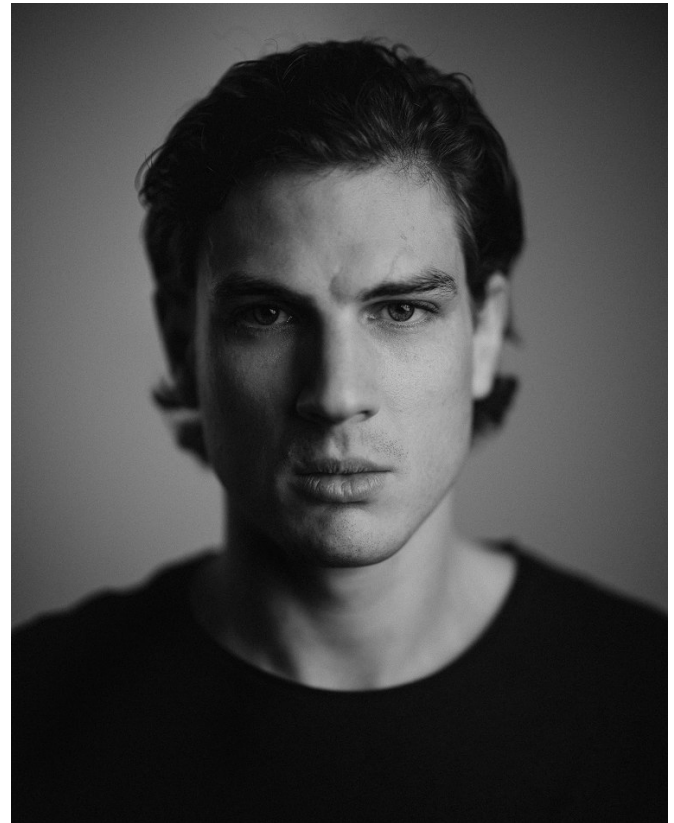

# BOSS MODELS

CAPE TOWN

DANIEL SCHULTZ

Height: 182cm Chest: 97cm Waist: 72cm Suit: 38 R Shoe: 10 UK Hair: Light Brown Eyes: Green