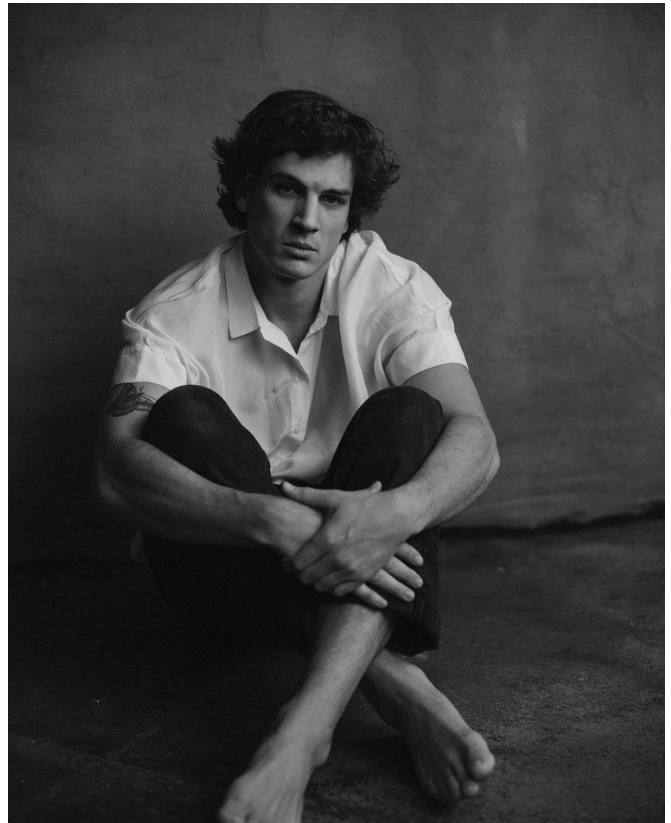

# BOSS MODELS

CAPE TOWN

DANIEL SCHULTZ

Height: 182cm Chest: 97cm Waist: 72cm Suit: 38 R Shoe: 10 UK Hair: Light Brown Eyes: Green