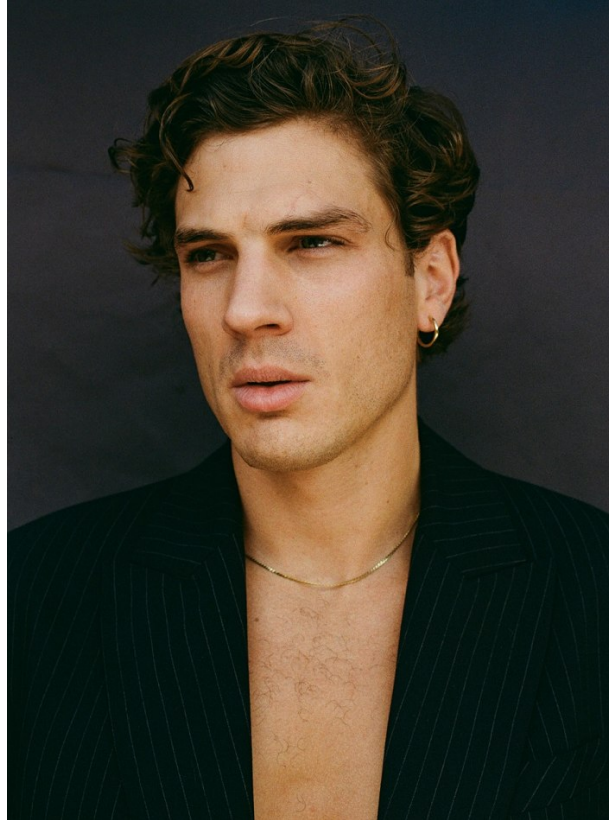

BOSS MODELS

CAPE TOWN

DANIEL SCHULTZ

Height: 182cm Chest: 97cm Waist: 72cm Suit: 38 R Shoe: 10 UK Hair: Light Brown Eyes: Green

BOSS MODELS

CAPE TOWN

DANIEL SCHULTZ

Height: 182cm Chest: 97cm Waist: 72cm Suit: 38 R Shoe: 10 UK Hair: Light Brown Eyes: Green