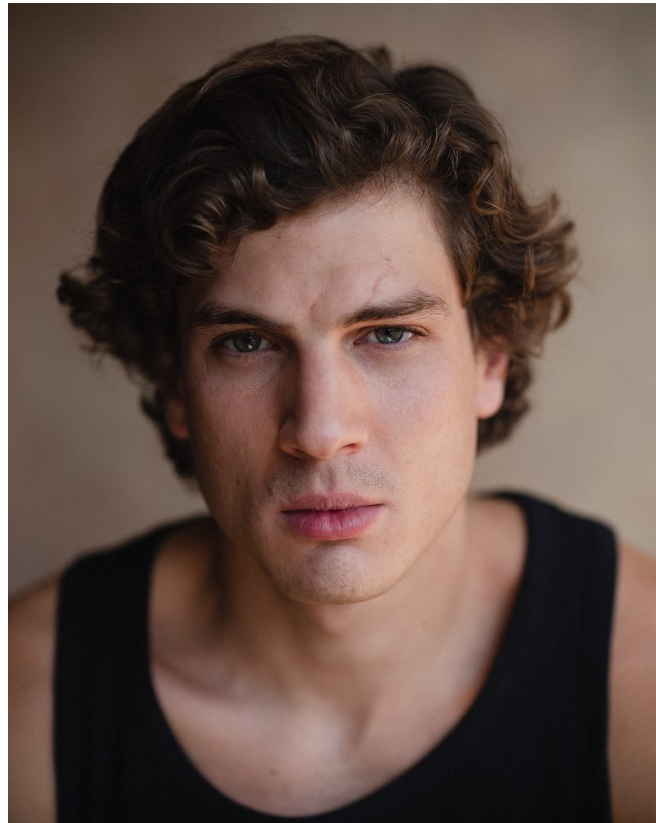

BOSS MODELS

CAPE TOWN

DANIEL SCHULTZ

Height: 182cm Chest: 97cm Waist: 72cm Suit: 38 R Shoe: 10 UK Hair: Light Brown Eyes: Green

BOSS MODELS

CAPE TOWN

DANIEL SCHULTZ

Height: 182cm Chest: 97cm Waist: 72cm Suit: 38 R Shoe: 10 UK Hair: Light Brown Eyes: Green

BOSS MODELS

CAPE TOWN

DANIEL SCHULTZ

Height: 182cm Chest: 97cm Waist: 72cm Suit: 38 R Shoe: 10 UK Hair: Light Brown Eyes: Green