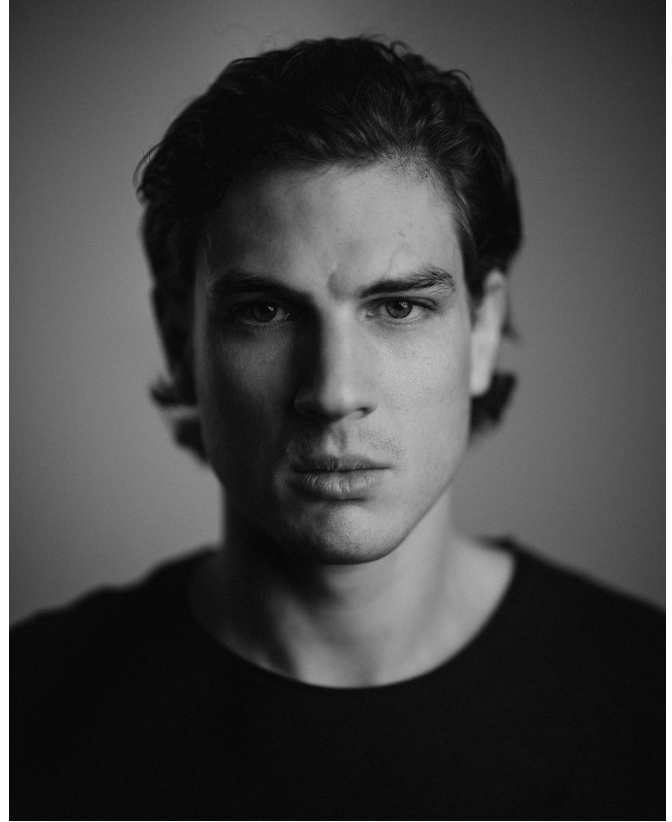

BOSS MODELS

CAPE TOWN

DANIEL SCHULTZ

Height: 182cm Chest: 97cm Waist: 72cm Suit: 38 R Shoe: 10 UK Hair: Light Brown Eyes: Green

BOSS MODELS

CAPE TOWN

DANIEL SCHULTZ

Height: 182cm Chest: 97cm Waist: 72cm Suit: 38 R Shoe: 10 UK Hair: Light Brown Eyes: Green

BOSS MODELS

CAPE TOWN

DANIEL SCHULTZ

Height: 182cm Chest: 97cm Waist: 72cm Suit: 38 R Shoe: 10 UK Hair: Light Brown Eyes: Green