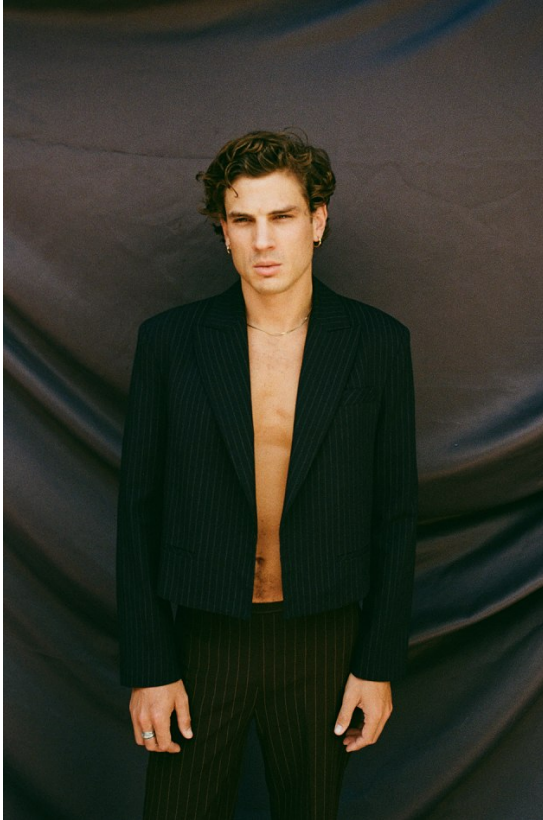

BOSS MODELS

CAPE TOWN

DANIEL SCHULTZ

Height: 182cm Chest: 97cm Waist: 72cm Suit: 38 R Shoe: 10 UK Hair: Light Brown Eyes: Green

BOSS MODELS

CAPE TOWN

DANIEL SCHULTZ

Height: 182cm Chest: 97cm Waist: 72cm Suit: 38 R Shoe: 10 UK Hair: Light Brown Eyes: Green