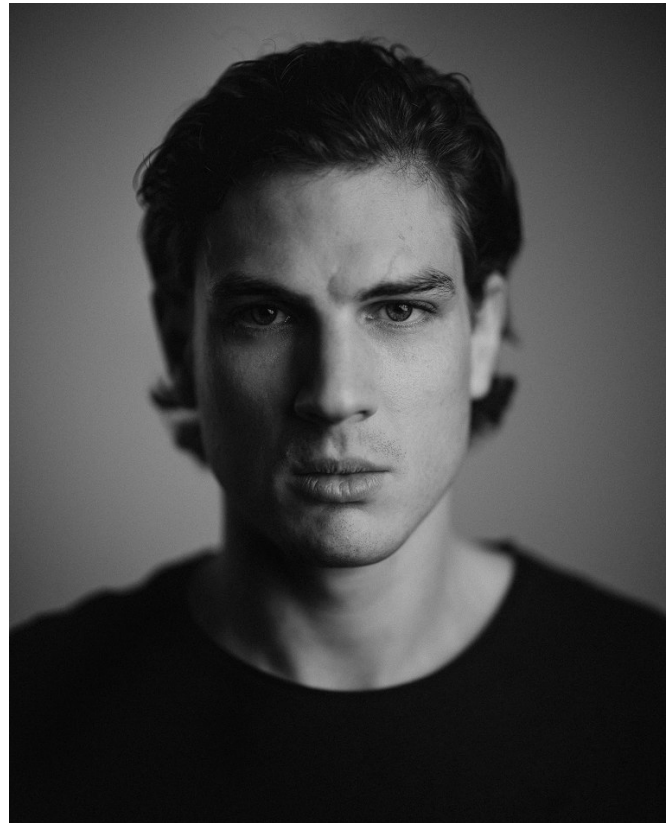

BOSS MODELS

CAPE TOWN

DANIEL SCHULTZ

Height: 182cm Chest: 97cm Waist: 72cm Suit: 38 R Shoe: 10 UK Hair: Light Brown Eyes: Green

BOSS MODELS

CAPE TOWN

DANIEL SCHULTZ

Height: 182cm Chest: 97cm Waist: 72cm Suit: 38 R Shoe: 10 UK Hair: Light Brown Eyes: Green