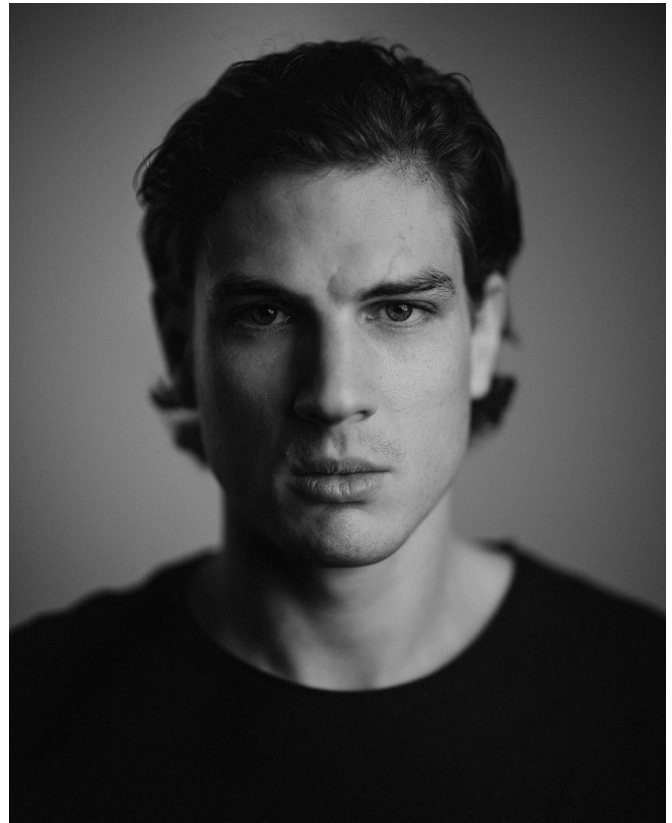

# BOSS MODELS

CAPE TOWN

DANIEL SCHULTZ

Height: 182cm Chest: 97cm Waist: 72cm Suit: 38 R Shoe: 10 UK Hair: Light Brown Eyes: Green