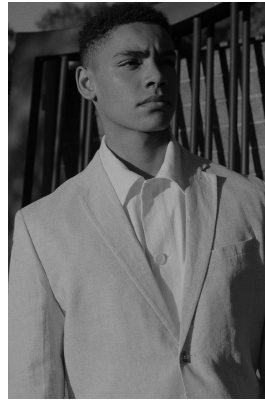

BOSS MODELS

CAPE TOWN

DANTE TAMBO

Height: 180cm Chest: 101cm Waist: 81cm Suit: 39 Shoe: 11 UK Hair: Brown Eyes: Brown