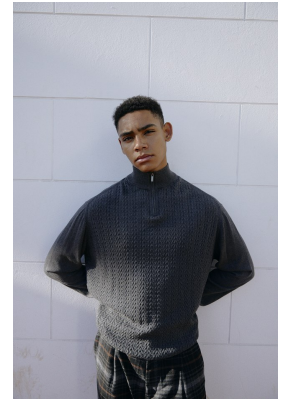

# BOSS MODELS

CAPE TOWN

## DANTE TAMBO

Height: 180cm Chest: 101cm Waist: 81cm Suit: 39 Shoe: 11 UK Hair: Brown Eyes: Brown