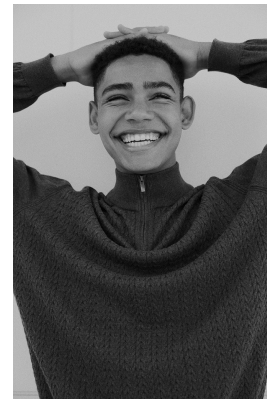

# BOSS MODELS

CAPE TOWN

## DANTE TAMBO

Height: 180cm Chest: 101cm Waist: 81cm Suit: 39 Shoe: 11 UK Hair: Brown Eyes: Brown