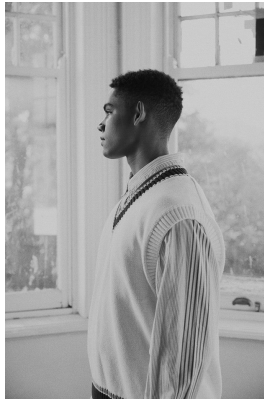

BOSS MODELS

CAPE TOWN

DANTE TAMBO

Height: 180cm Chest: 101cm Waist: 81cm Suit: 39 Shoe: 11 UK Hair: Brown Eyes: Brown