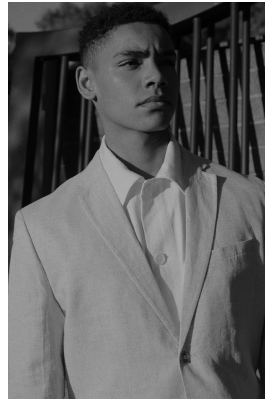

# BOSS MODELS

CAPE TOWN

## DANTE TAMBO

Height: 180cm Chest: 101cm Waist: 81cm Suit: 39 Shoe: 11 UK Hair: Brown Eyes: Brown