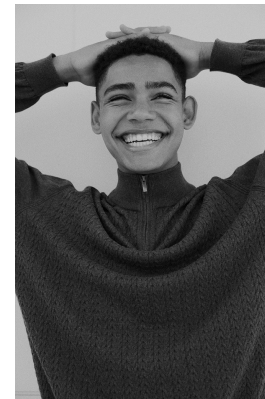

BOSS MODELS

CAPE TOWN

DANTE TAMBO

Height: 180cm Chest: 101cm Waist: 81cm Suit: 39 Shoe: 11 UK Hair: Brown Eyes: Brown