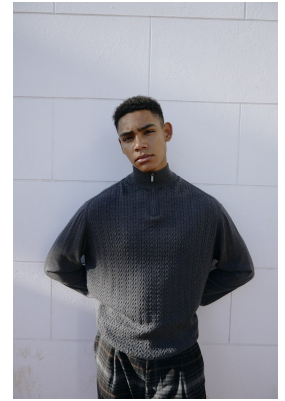

BOSS MODELS

CAPE TOWN

DANTE TAMBO

Height: 180cm Chest: 101cm Waist: 81cm Suit: 39 Shoe: 11 UK Hair: Brown Eyes: Brown