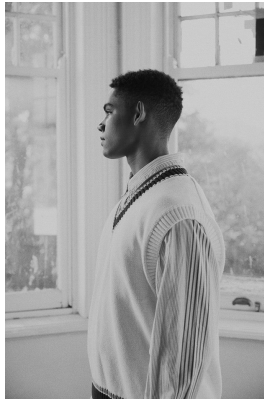

# BOSS MODELS

CAPE TOWN

## DANTE TAMBO

Height: 180cm Chest: 101cm Waist: 81cm Suit: 39 Shoe: 11 UK Hair: Brown Eyes: Brown