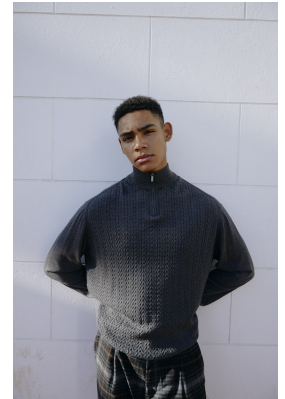

BOSS MODELS

CAPE TOWN

DANTE TAMBO

Height: 180cm Chest: 101cm Waist: 81cm Suit: 39 Shoe: 11 UK Hair: Brown Eyes: Brown