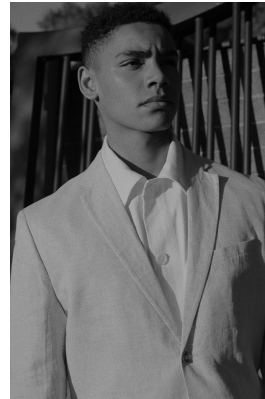

BOSS MODELS

CAPE TOWN

DANTE TAMBO

Height: 180cm Chest: 101cm Waist: 81cm Suit: 39 Shoe: 11 UK Hair: Brown Eyes: Brown