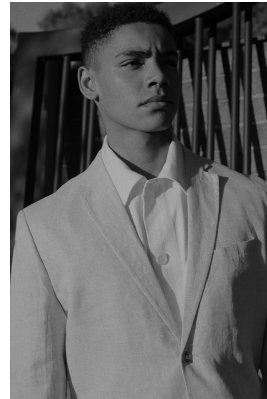

BOSS MODELS

CAPE TOWN

DANTE TAMBO

Height: 180cm Chest: 101cm Waist: 81cm Suit: 39 Shoe: 11 UK Hair: Brown Eyes: Brown