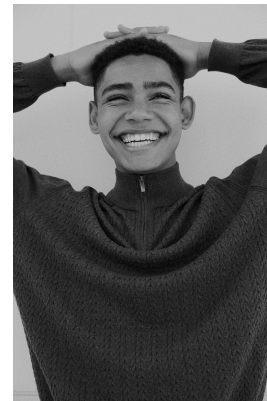

BOSS MODELS

CAPE TOWN

DANTE TAMBO

Height: 180cm Chest: 101cm Waist: 81cm Suit: 39 Shoe: 11 UK Hair: Brown Eyes: Brown