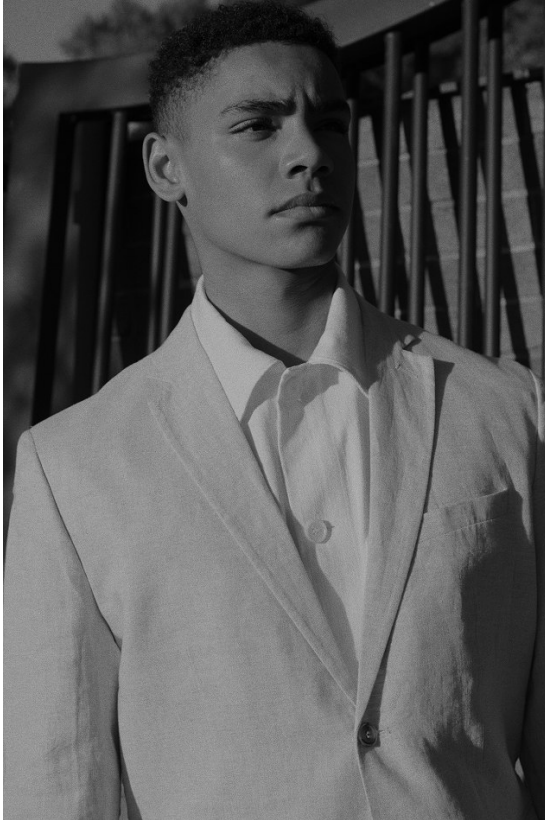

# BOSS MODELS

CAPE TOWN

## DANTE TAMBO

Height: 180cm Chest: 101cm Waist: 81cm Suit: 39 Shoe: 11 UK Hair: Brown Eyes: Brown