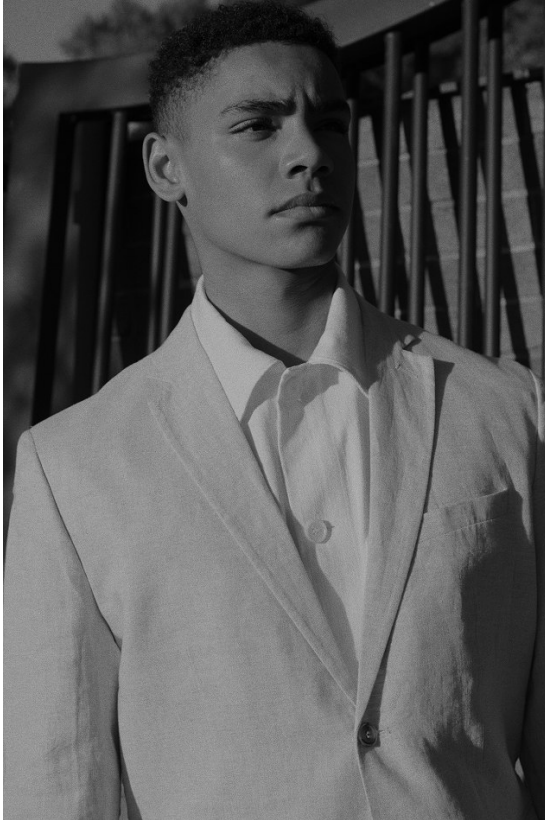

BOSS MODELS

CAPE TOWN

DANTE TAMBO

Height: 180cm Chest: 101cm Waist: 81cm Suit: 39 Shoe: 11 UK Hair: Brown Eyes: Brown

BOSS MODELS

CAPE TOWN

DANTE TAMBO

Height: 180cm Chest: 101cm Waist: 81cm Suit: 39 Shoe: 11 UK Hair: Brown Eyes: Brown

BOSS MODELS

CAPE TOWN

DANTE TAMBO

Height: 180cm Chest: 101cm Waist: 81cm Suit: 39 Shoe: 11 UK Hair: Brown Eyes: Brown