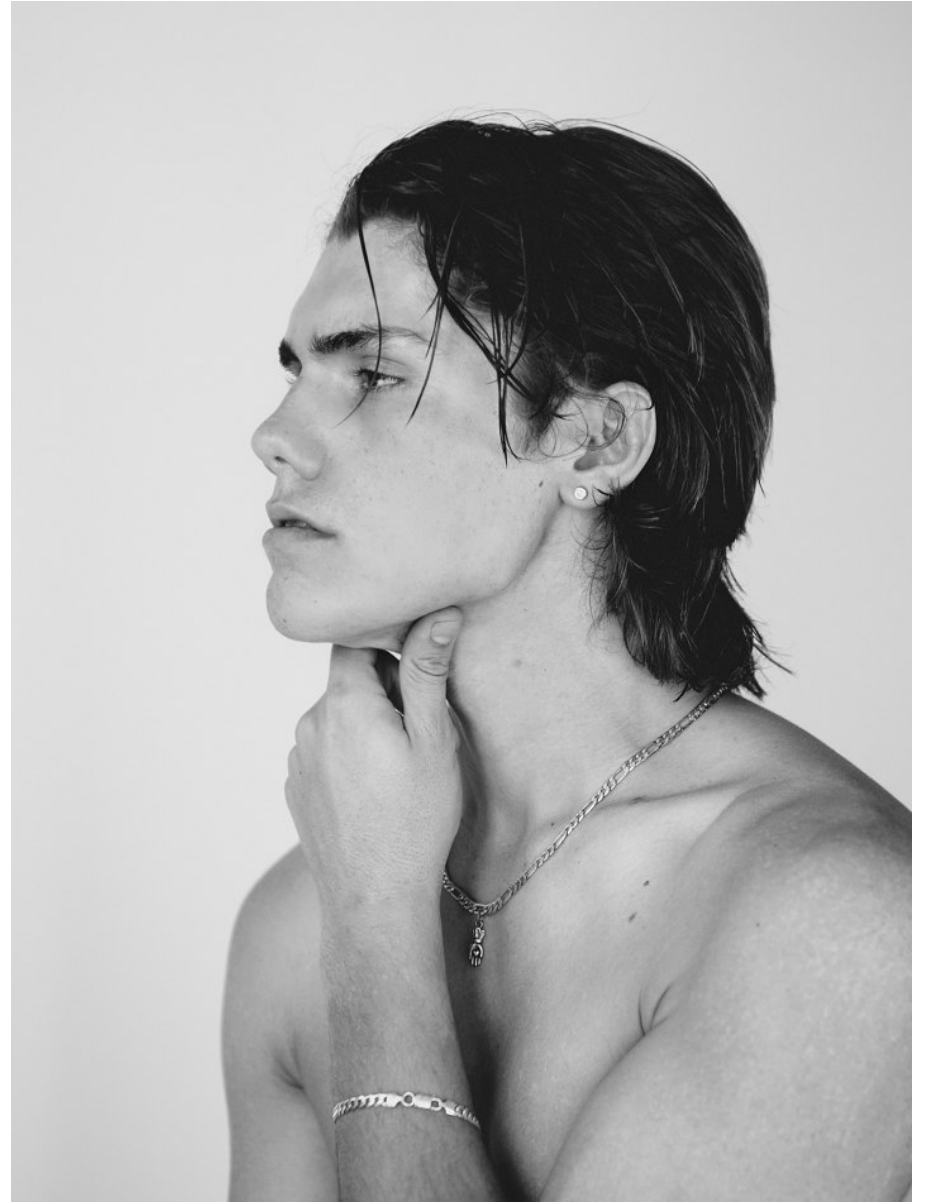

BOSS MODELS

CAPE TOWN

NORTON O'DONNELL

Height: 186cm Chest: 96cm Waist: 78cm Suit: 38 R Shoe: 10 UK Hair: Brown Eyes: Brown