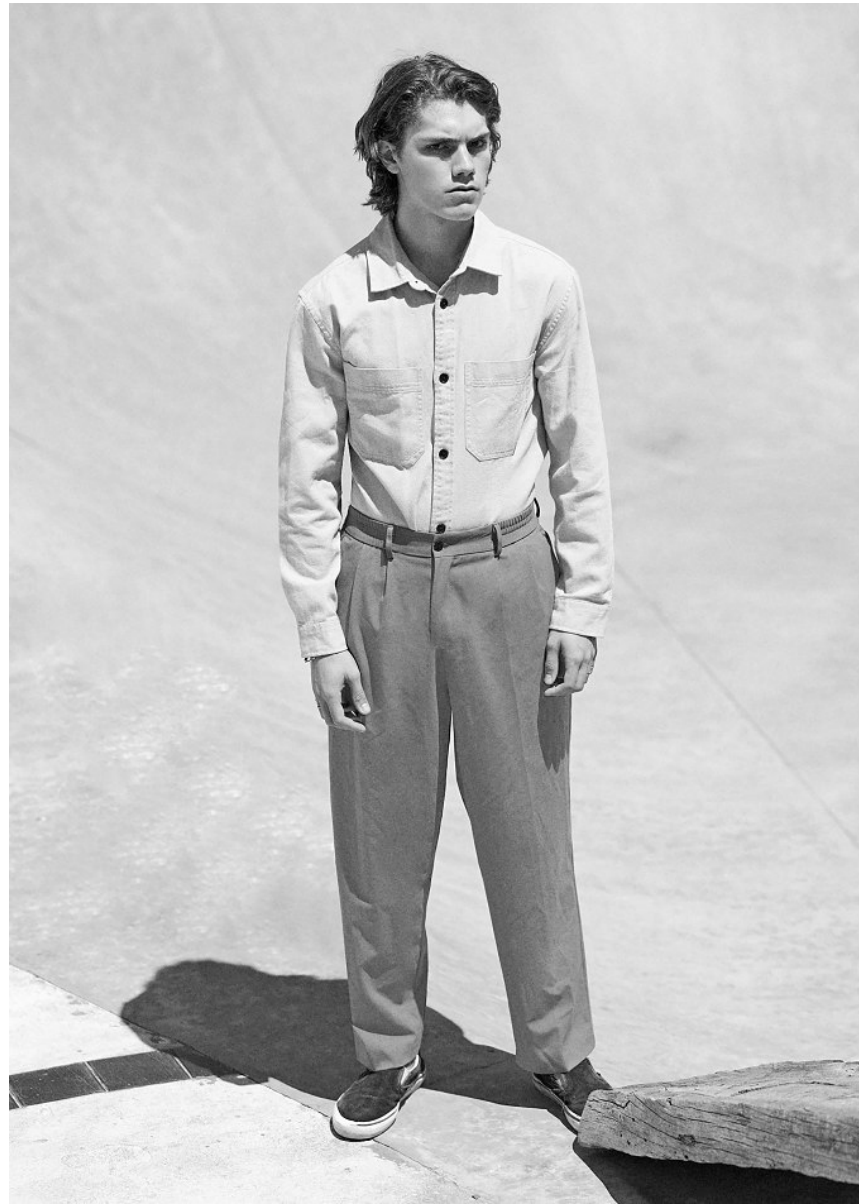

NORTON O'DONNELL

BOSS MODELS

CAPE TOWN

NORTON O'DONNELL

Height: 186cm Chest: 96cm Waist: 78cm Suit: 38 R Shoe: 10 UK Hair: Brown Eyes: Brown