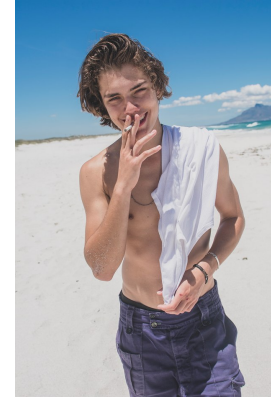

# BOSS MODELS

CAPE TOWN

## NORTON O'DONNELL

Height: 186cm Chest: 96cm Waist: 78cm Suit: 38 R Shoe: 10 UK Hair: Brown Eyes: Brown