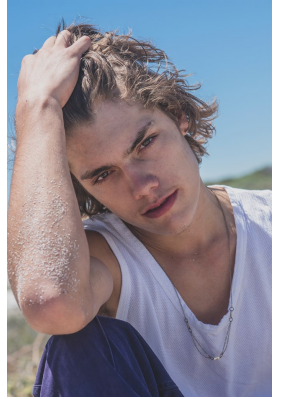

BOSS MODELS

CAPE TOWN

NORTON O'DONNELL

Height: 186cm Chest: 96cm Waist: 78cm Suit: 38 R Shoe: 10 UK Hair: Brown Eyes: Brown

BOSS MODELS

CAPE TOWN

NORTON O'DONNELL

Height: 186cm Chest: 96cm Waist: 78cm Suit: 38 R Shoe: 10 UK Hair: Brown Eyes: Brown