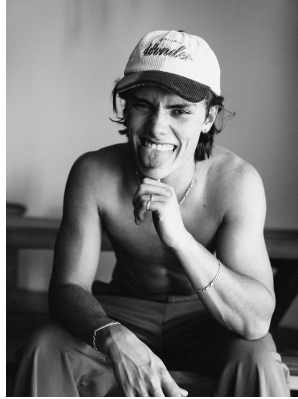

BOSS MODELS

CAPE TOWN

NORTON O'DONNELL

Height: 186cm Chest: 96cm Waist: 78cm Suit: 38 R Shoe: 10 UK Hair: Brown Eyes: Brown

BOSS MODELS

CAPE TOWN

NORTON O'DONNELL

Height: 186cm Chest: 96cm Waist: 78cm Suit: 38 R Shoe: 10 UK Hair: Brown Eyes: Brown