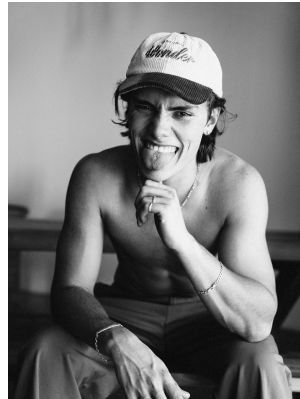

BOSS MODELS

CAPE TOWN

NORTON O'DONNELL

Height: 186cm Chest: 96cm Waist: 78cm Suit: 38 R Shoe: 10 UK Hair: Brown Eyes: Brown

BOSS MODELS

CAPE TOWN

NORTON O'DONNELL

Height: 186cm Chest: 96cm Waist: 78cm Suit: 38 R Shoe: 10 UK Hair: Brown Eyes: Brown