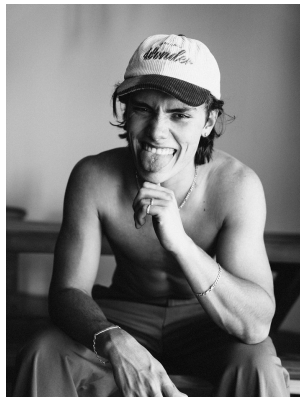

# BOSS MODELS

CAPE TOWN

## NORTON O'DONNELL

Height: 186cm Chest: 96cm Waist: 78cm Suit: 38 R Shoe: 10 UK Hair: Brown Eyes: Brown