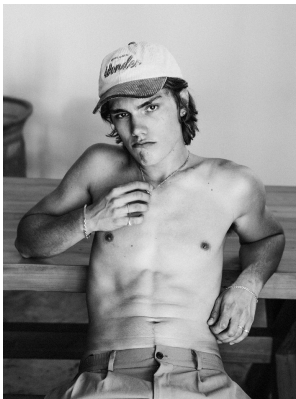

BOSS MODELS

CAPE TOWN

NORTON O'DONNELL

Height: 186cm Chest: 96cm Waist: 78cm Suit: 38 R Shoe: 10 UK Hair: Brown Eyes: Brown

BOSS MODELS

CAPE TOWN

NORTON O'DONNELL

Height: 186cm Chest: 96cm Waist: 78cm Suit: 38 R Shoe: 10 UK Hair: Brown Eyes: Brown