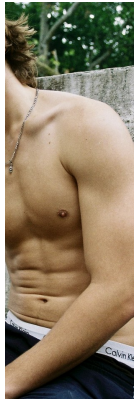

# BOSS MODELS

CAPE TOWN

## NORTON O'DONNELL

Height: 186cm Chest: 96cm Waist: 78cm Suit: 38 R Shoe: 10 UK Hair: Brown Eyes: Brown