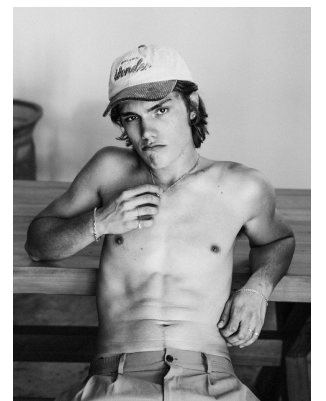

# BOSS MODELS

CAPE TOWN

## NORTON O'DONNELL

Height: 186cm Chest: 96cm Waist: 78cm Suit: 38 R Shoe: 10 UK Hair: Brown Eyes: Brown