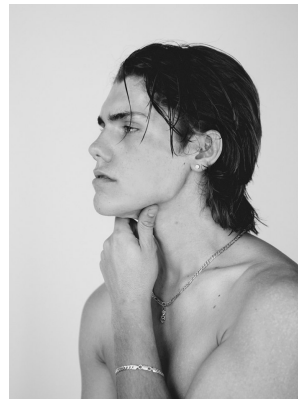

BOSS MODELS

CAPE TOWN

NORTON O'DONNELL

Height: 186cm Chest: 96cm Waist: 78cm Suit: 38 R Shoe: 10 UK Hair: Brown Eyes: Brown

BOSS MODELS

CAPE TOWN

NORTON O'DONNELL

Height: 186cm Chest: 96cm Waist: 78cm Suit: 38 R Shoe: 10 UK Hair: Brown Eyes: Brown