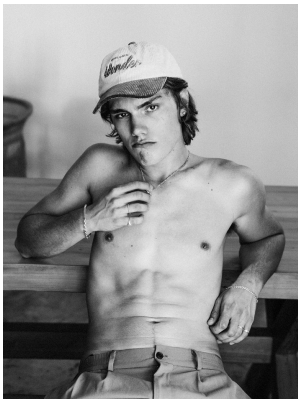

BOSS MODELS

CAPE TOWN

NORTON O'DONNELL

Height: 186cm Chest: 96cm Waist: 78cm Suit: 38 R Shoe: 10 UK Hair: Brown Eyes: Brown

BOSS MODELS

CAPE TOWN

NORTON O'DONNELL

Height: 186cm Chest: 96cm Waist: 78cm Suit: 38 R Shoe: 10 UK Hair: Brown Eyes: Brown