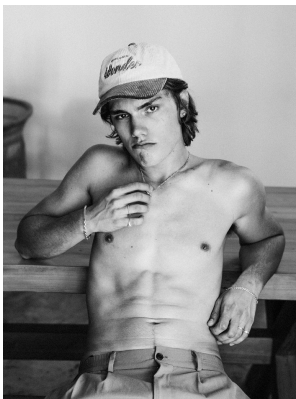

BOSS MODELS

CAPE TOWN

NORTON O'DONNELL

Height: 186cm Chest: 96cm Waist: 78cm Suit: 38 R Shoe: 10 UK Hair: Brown Eyes: Brown

BOSS MODELS

CAPE TOWN

NORTON O'DONNELL

Height: 186cm Chest: 96cm Waist: 78cm Suit: 38 R Shoe: 10 UK Hair: Brown Eyes: Brown