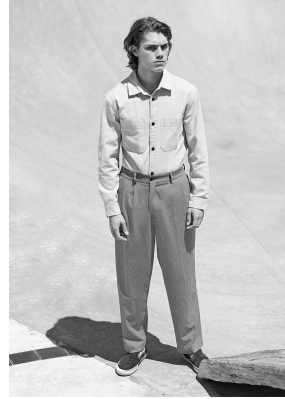

BOSS MODELS

CAPE TOWN

NORTON O'DONNELL

Height: 186cm Chest: 96cm Waist: 78cm Suit: 38 R Shoe: 10 UK Hair: Brown Eyes: Brown

BOSS MODELS

CAPE TOWN

NORTON O'DONNELL

Height: 186cm Chest: 96cm Waist: 78cm Suit: 38 R Shoe: 10 UK Hair: Brown Eyes: Brown