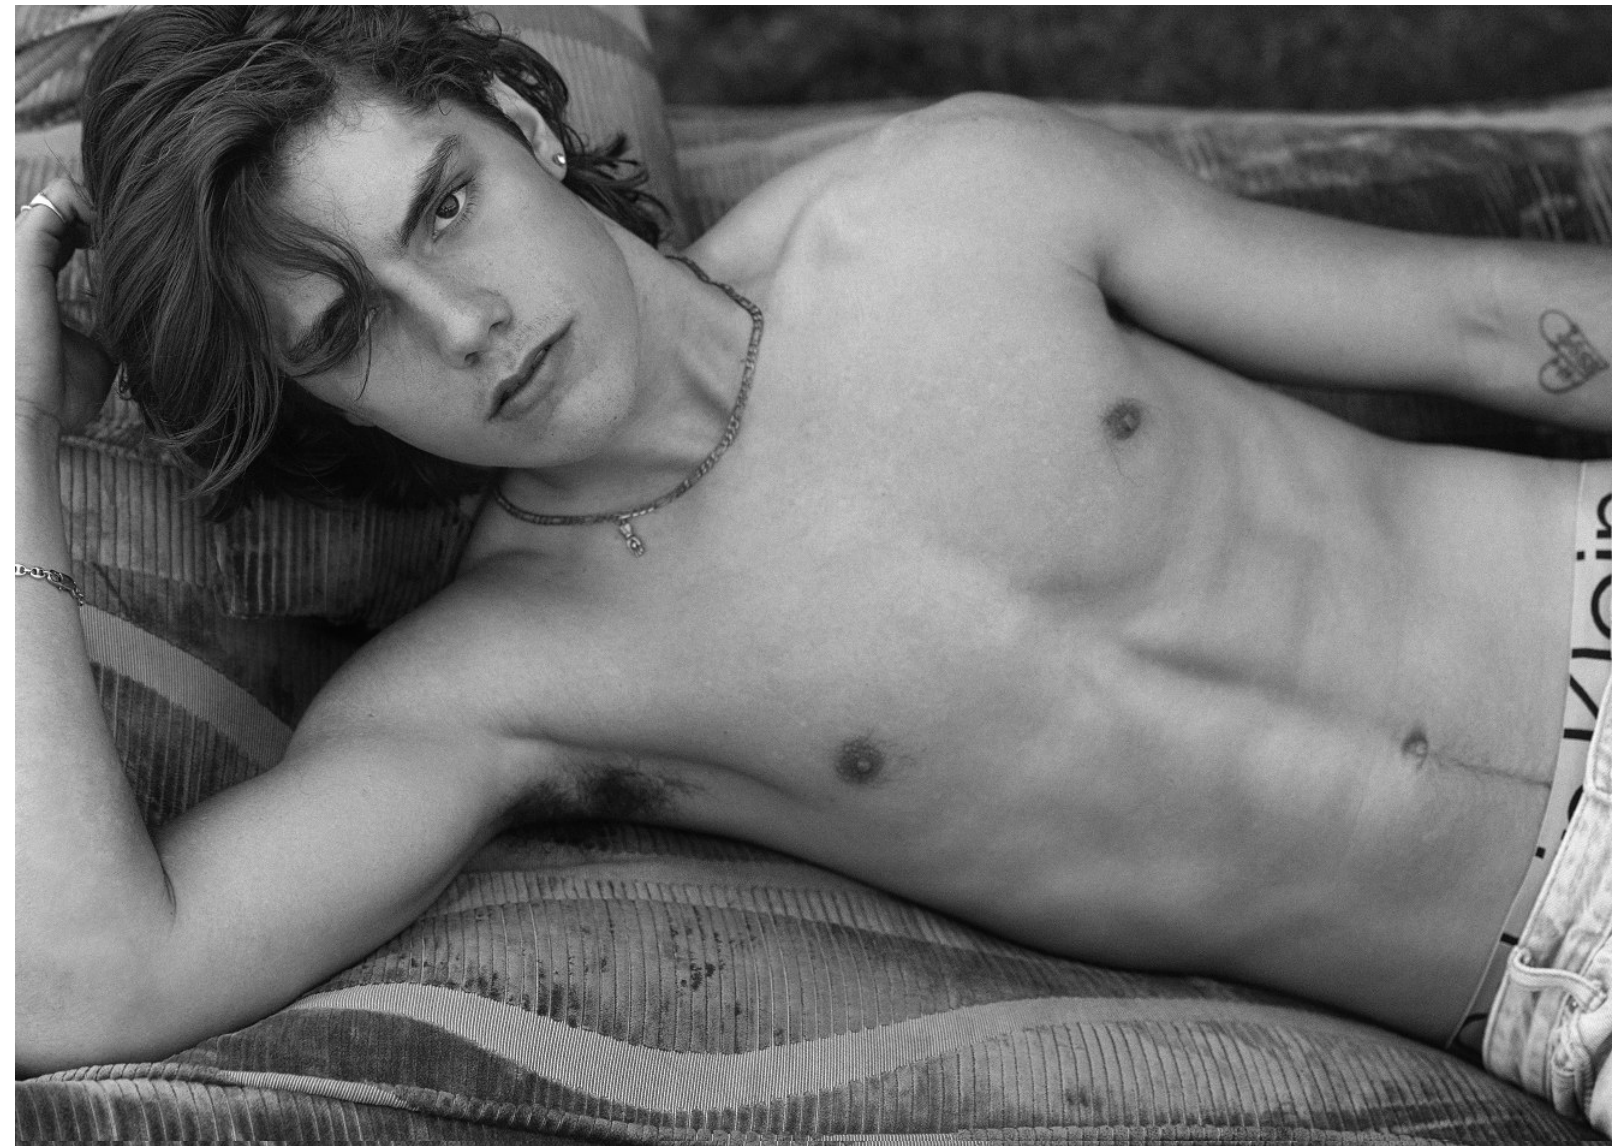

BOSS MODELS

CAPE TOWN

NORTON O'DONNELL

Height: 186cm Chest: 96cm Waist: 78cm Suit: 38 R Shoe: 10 UK Hair: Brown Eyes: Brown