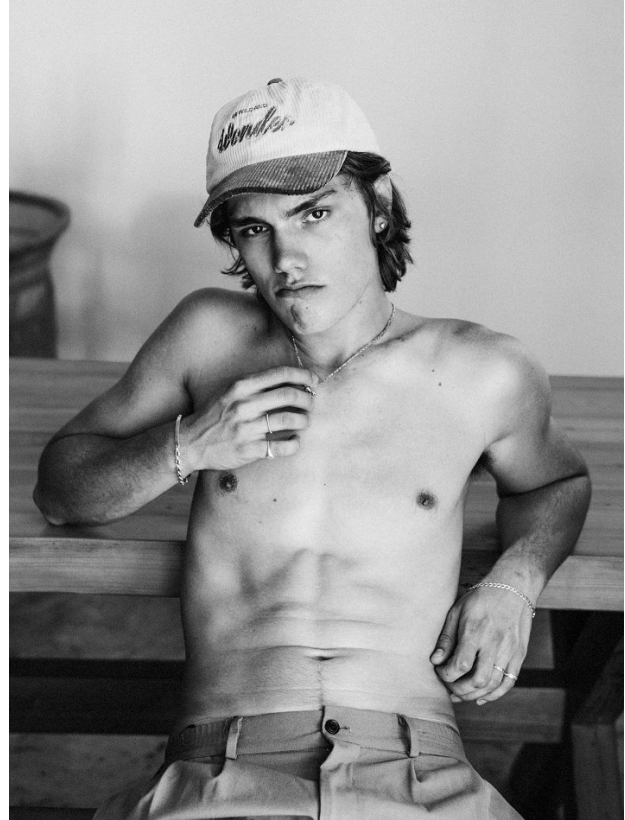

BOSS MODELS

CAPE TOWN

NORTON O'DONNELL

Height: 186cm Chest: 96cm Waist: 78cm Suit: 38 R Shoe: 10 UK Hair: Brown Eyes: Brown

BOSS MODELS

CAPE TOWN

NORTON O'DONNELL

Height: 186cm Chest: 96cm Waist: 78cm Suit: 38 R Shoe: 10 UK Hair: Brown Eyes: Brown

BOSS MODELS

CAPE TOWN

NORTON O'DONNELL

Height: 186cm Chest: 96cm Waist: 78cm Suit: 38 R Shoe: 10 UK Hair: Brown Eyes: Brown