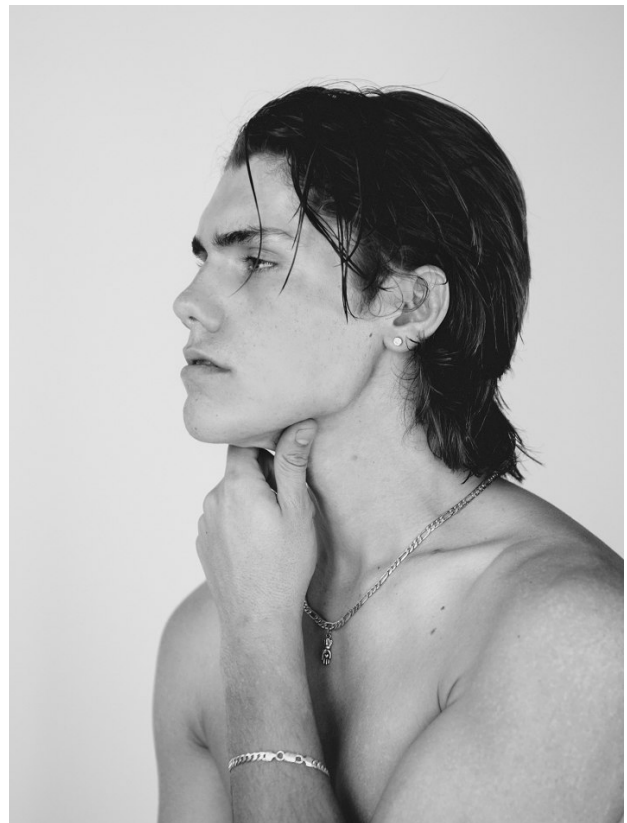

BOSS MODELS

CAPE TOWN

NORTON O'DONNELL

Height: 186cm Chest: 96cm Waist: 78cm Suit: 38 R Shoe: 10 UK Hair: Brown Eyes: Brown

BOSS MODELS

CAPE TOWN

NORTON O'DONNELL

Height: 186cm Chest: 96cm Waist: 78cm Suit: 38 R Shoe: 10 UK Hair: Brown Eyes: Brown