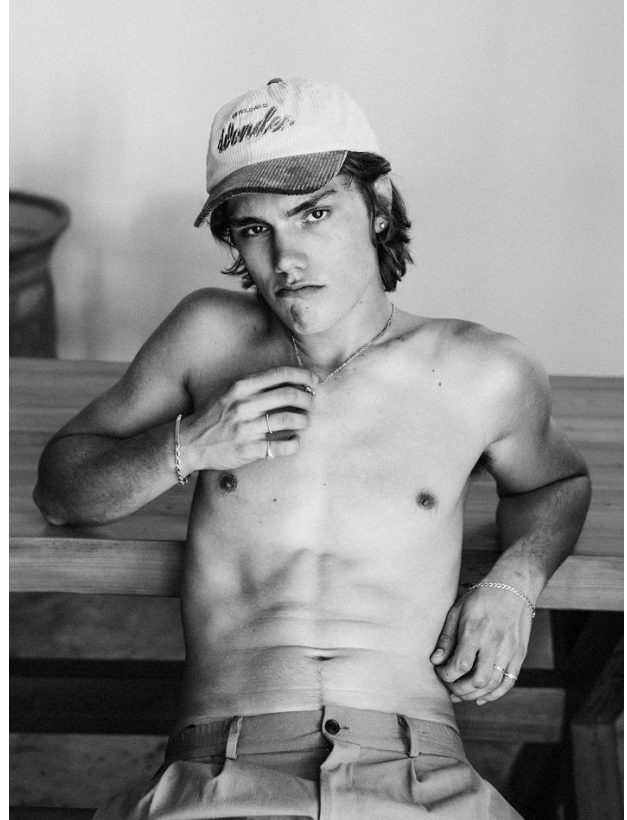

BOSS MODELS

CAPE TOWN

NORTON O'DONNELL

Height: 186cm Chest: 96cm Waist: 78cm Suit: 38 R Shoe: 10 UK Hair: Brown Eyes: Brown

BOSS MODELS

CAPE TOWN

NORTON O'DONNELL

Height: 186cm Chest: 96cm Waist: 78cm Suit: 38 R Shoe: 10 UK Hair: Brown Eyes: Brown