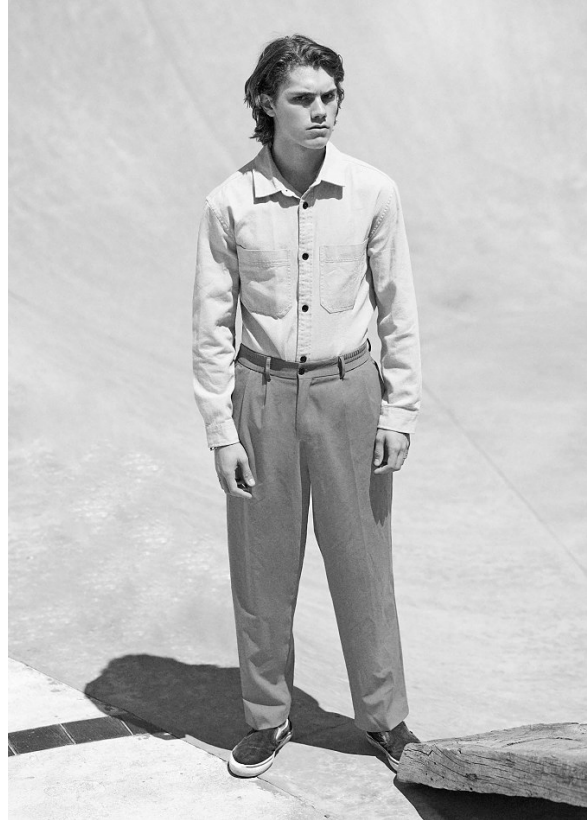

BOSS MODELS

CAPE TOWN

NORTON O'DONNELL

Height: 186cm Chest: 96cm Waist: 78cm Suit: 38 R Shoe: 10 UK Hair: Brown Eyes: Brown

BOSS MODELS

CAPE TOWN

NORTON O'DONNELL

Height: 186cm Chest: 96cm Waist: 78cm Suit: 38 R Shoe: 10 UK Hair: Brown Eyes: Brown