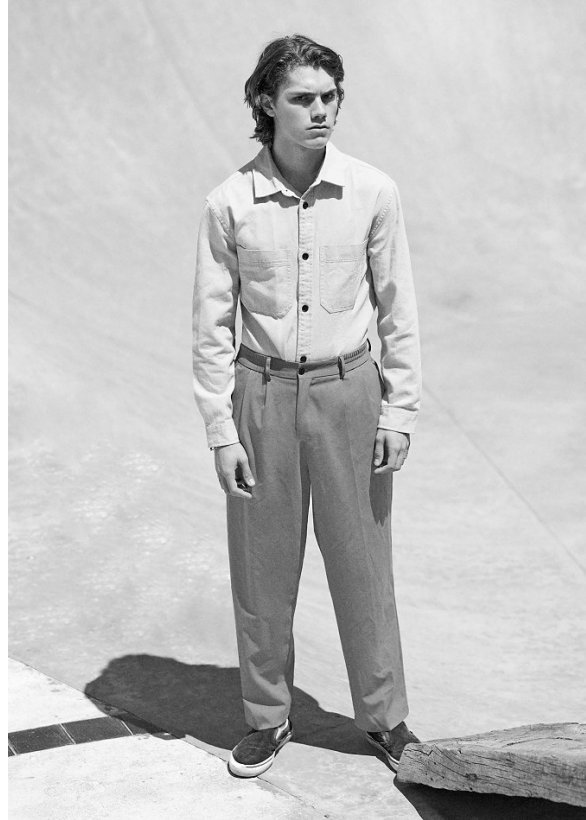

BOSS MODELS

CAPE TOWN

NORTON O'DONNELL

Height: 186cm Chest: 96cm Waist: 78cm Suit: 38 R Shoe: 10 UK Hair: Brown Eyes: Brown

BOSS MODELS

CAPE TOWN

NORTON O'DONNELL

Height: 186cm Chest: 96cm Waist: 78cm Suit: 38 R Shoe: 10 UK Hair: Brown Eyes: Brown