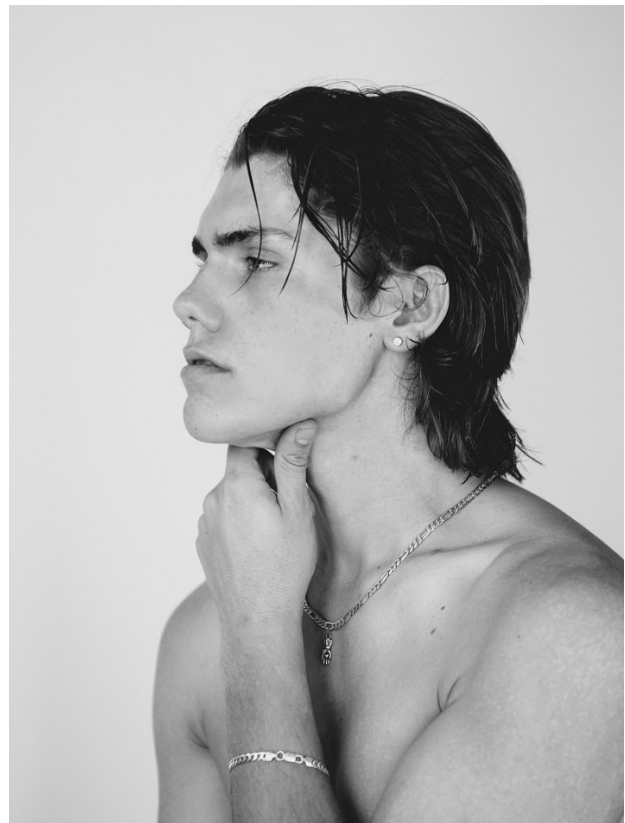

BOSS MODELS

CAPE TOWN

NORTON O'DONNELL

Height: 186cm Chest: 96cm Waist: 78cm Suit: 38 R Shoe: 10 UK Hair: Brown Eyes: Brown

BOSS MODELS

CAPE TOWN

NORTON O'DONNELL

Height: 186cm Chest: 96cm Waist: 78cm Suit: 38 R Shoe: 10 UK Hair: Brown Eyes: Brown

BOSS MODELS

CAPE TOWN

NORTON O'DONNELL

Height: 186cm Chest: 96cm Waist: 78cm Suit: 38 R Shoe: 10 UK Hair: Brown Eyes: Brown