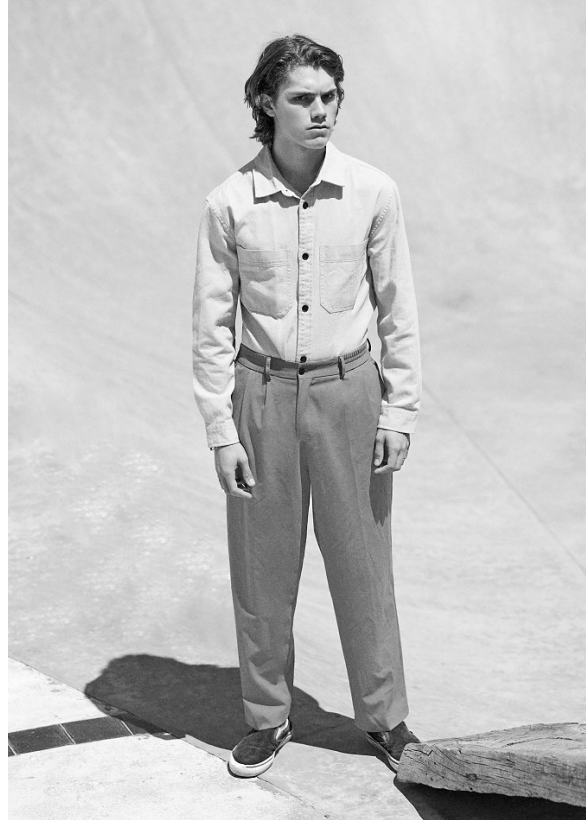

BOSS MODELS

CAPE TOWN

NORTON O'DONNELL

Height: 186cm Chest: 96cm Waist: 78cm Suit: 38 R Shoe: 10 UK Hair: Brown Eyes: Brown

BOSS MODELS

CAPE TOWN

NORTON O'DONNELL

Height: 186cm Chest: 96cm Waist: 78cm Suit: 38 R Shoe: 10 UK Hair: Brown Eyes: Brown

BOSS MODELS

CAPE TOWN

NORTON O'DONNELL

Height: 186cm Chest: 96cm Waist: 78cm Suit: 38 R Shoe: 10 UK Hair: Brown Eyes: Brown