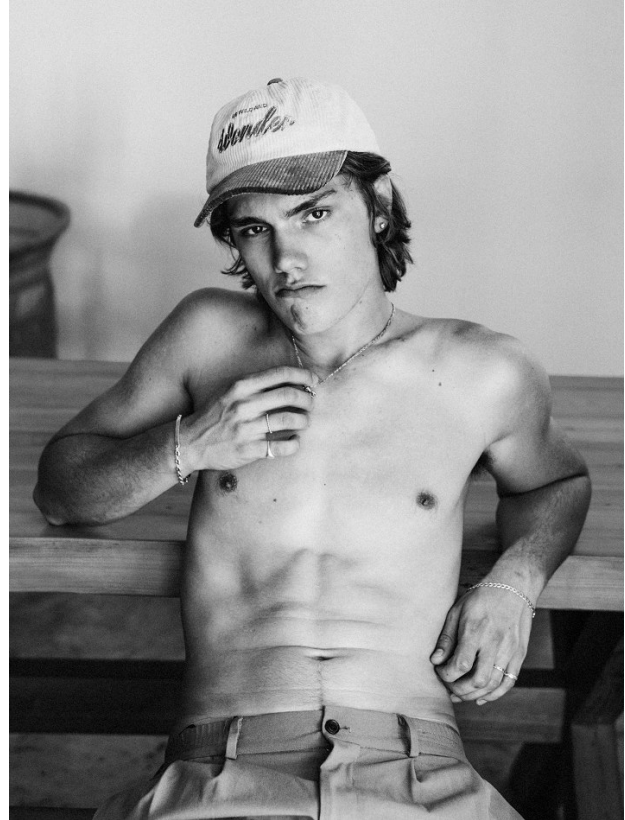

BOSS MODELS

CAPE TOWN

NORTON O'DONNELL

Height: 186cm Chest: 96cm Waist: 78cm Suit: 38 R Shoe: 10 UK Hair: Brown Eyes: Brown

BOSS MODELS

CAPE TOWN

NORTON O'DONNELL

Height: 186cm Chest: 96cm Waist: 78cm Suit: 38 R Shoe: 10 UK Hair: Brown Eyes: Brown