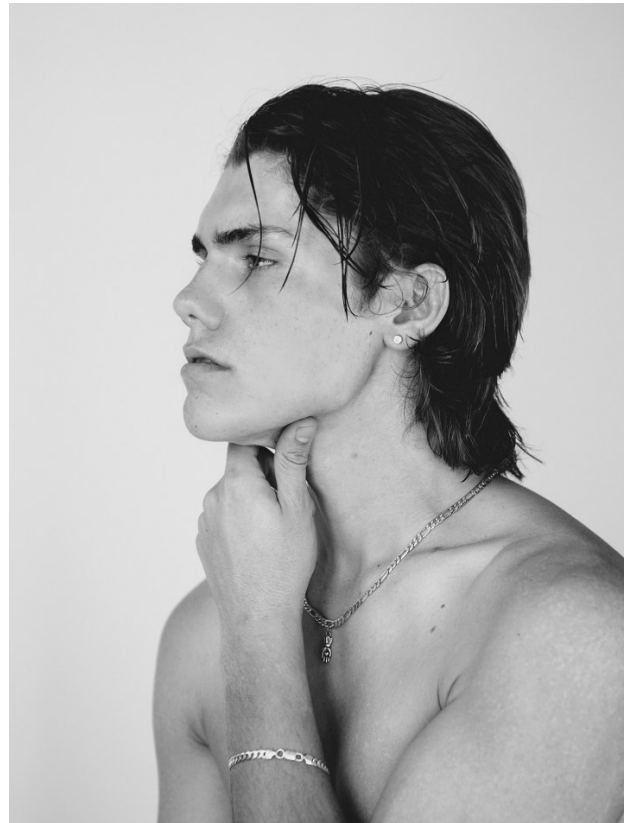

BOSS MODELS

CAPE TOWN

NORTON O'DONNELL

Height: 186cm Chest: 96cm Waist: 78cm Suit: 38 R Shoe: 10 UK Hair: Brown Eyes: Brown

BOSS MODELS

CAPE TOWN

NORTON O'DONNELL

Height: 186cm Chest: 96cm Waist: 78cm Suit: 38 R Shoe: 10 UK Hair: Brown Eyes: Brown