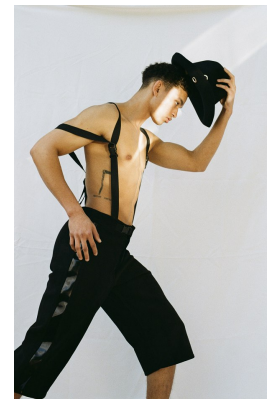

BOSS MODELS

CAPE TOWN

TRUWIN APPEL

Height: 186cm Chest: 98cm Waist: 72cm Suit: 38.5 R Shoe: 7 UK Hair: Dark Brown Eyes: Green/Brown

BOSS MODELS

CAPE TOWN

TRUWIN APPEL

Height: 186cm Chest: 98cm Waist: 72cm Suit: 38.5 R Shoe: 7 UK Hair: Dark Brown Eyes: Green/Brown