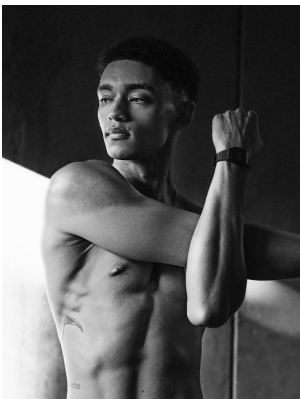

BOSS MODELS

CAPE TOWN

TRUWIN APPEL

Height: 186cm Chest: 98cm Waist: 72cm Suit: 38.5 R Shoe: 7 UK Hair: Dark Brown Eyes: Green/Brown

BOSS MODELS

CAPE TOWN

TRUWIN APPEL

Height: 186cm Chest: 98cm Waist: 72cm Suit: 38.5 R Shoe: 7 UK Hair: Dark Brown Eyes: Green/Brown