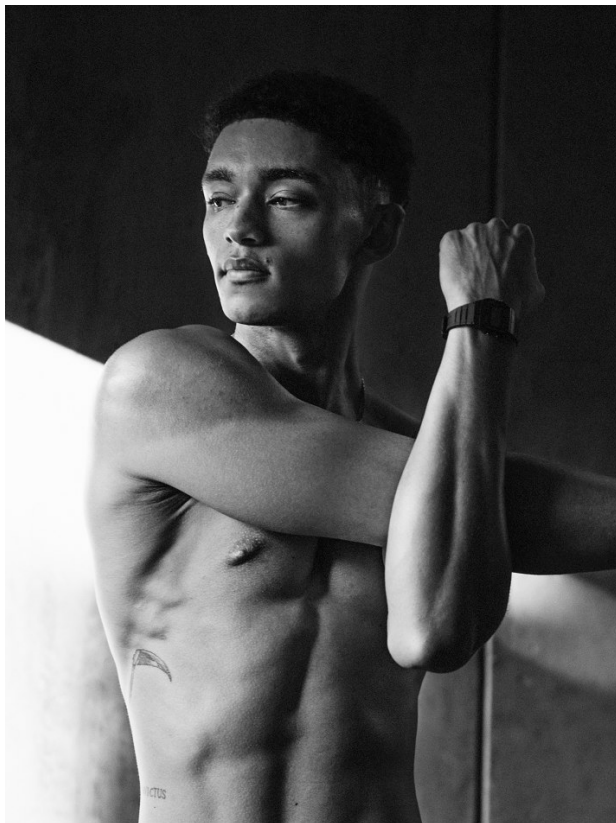

BOSS MODELS

CAPE TOWN

TRUWIN APPEL

Height: 186cm Chest: 98cm Waist: 72cm Suit: 38.5 R Shoe: 7 UK Hair: Dark Brown Eyes: Green/Brown

BOSS MODELS

CAPE TOWN

TRUWIN APPEL

Height: 186cm Chest: 98cm Waist: 72cm Suit: 38.5 R Shoe: 7 UK Hair: Dark Brown Eyes: Green/Brown