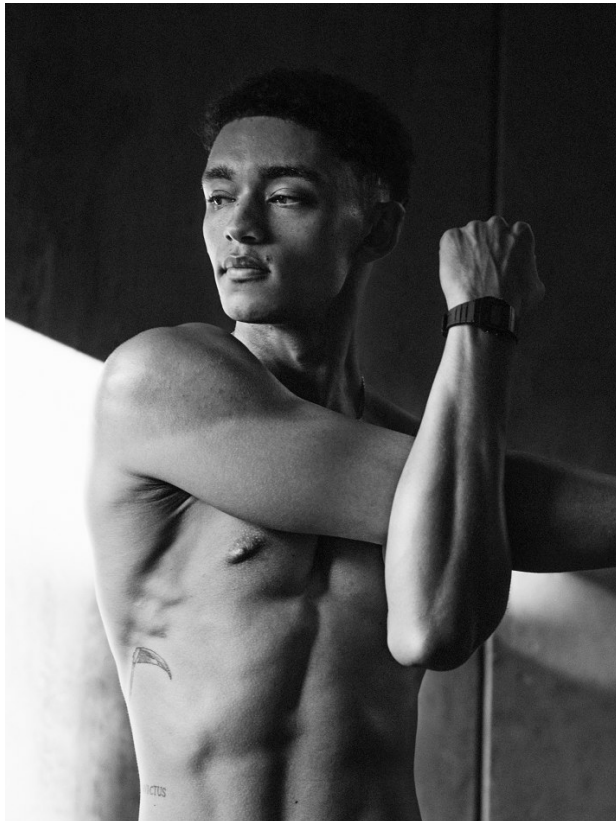

BOSS MODELS

CAPE TOWN

TRUWIN APPEL

Height: 186cm Chest: 98cm Waist: 72cm Suit: 38.5 R Shoe: 7 UK Hair: Dark Brown Eyes: Green/Brown

BOSS MODELS

CAPE TOWN

TRUWIN APPEL

Height: 186cm Chest: 98cm Waist: 72cm Suit: 38.5 R Shoe: 7 UK Hair: Dark Brown Eyes: Green/Brown