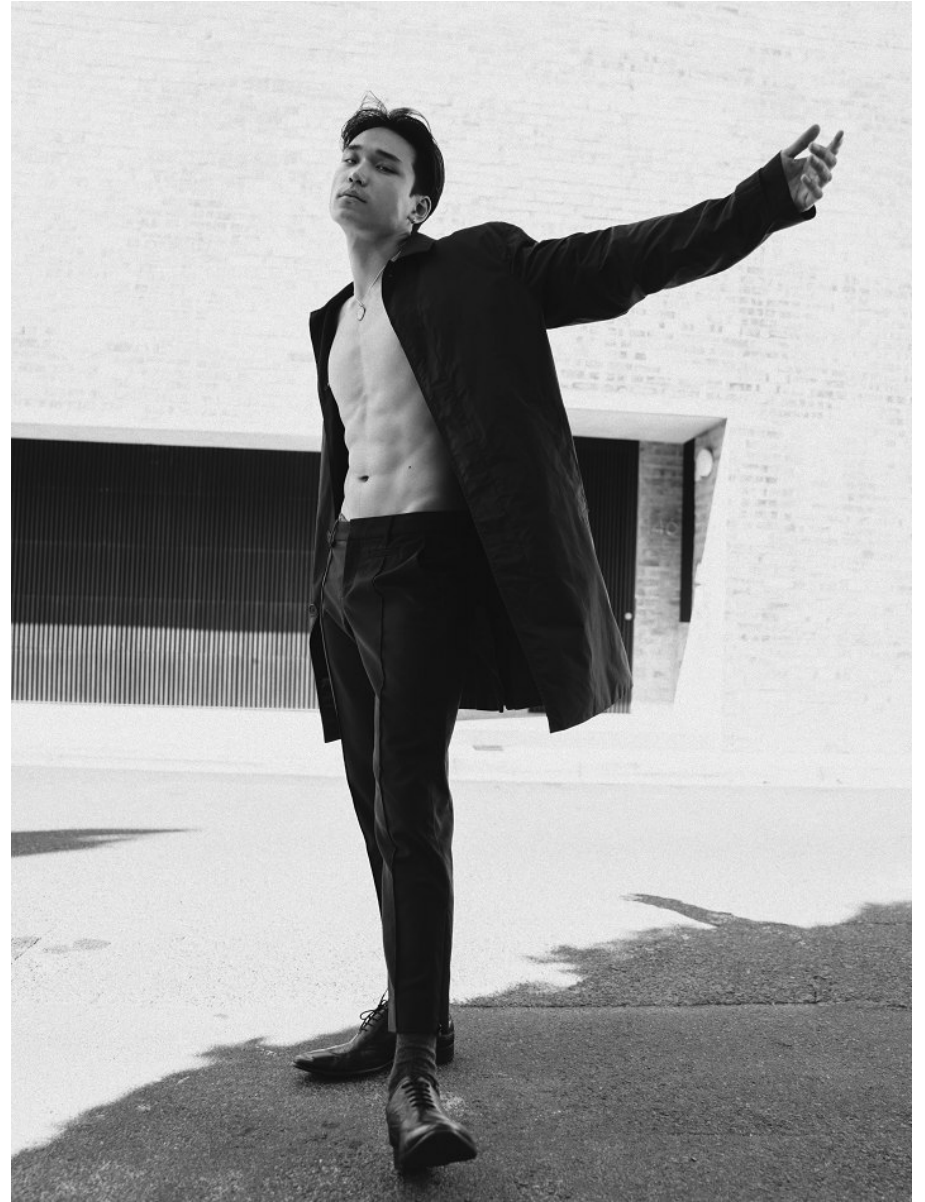

BOSS MODELS

CAPE TOWN

MICHAEL SUN

Height: 184cm Chest: 97cm Waist: 84cm Suit: 40 R Shoe: 11 UK Hair: Black Eyes: Brown