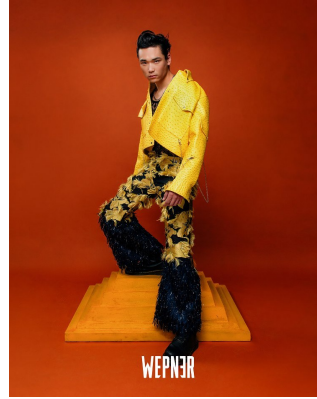

BOSS MODELS

CAPE TOWN

MICHAEL SUN

Height: 184cm Chest: 97cm Waist: 84cm Suit: 40 R Shoe: 11 UK Hair: Black Eyes: Brown

BOSS MODELS

CAPE TOWN

MICHAEL SUN

Height: 184cm Chest: 97cm Waist: 84cm Suit: 40 R Shoe: 11 UK Hair: Black Eyes: Brown