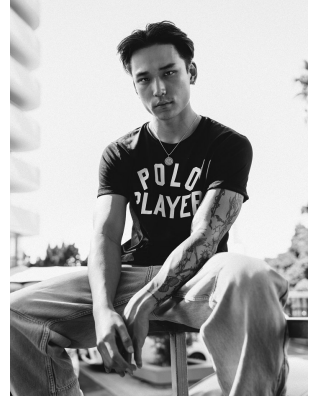

BOSS MODELS

CAPE TOWN

MICHAEL SUN

Height: 184cm Chest: 97cm Waist: 84cm Suit: 40 R Shoe: 11 UK Hair: Black Eyes: Brown

BOSS MODELS

CAPE TOWN

MICHAEL SUN

Height: 184cm Chest: 97cm Waist: 84cm Suit: 40 R Shoe: 11 UK Hair: Black Eyes: Brown