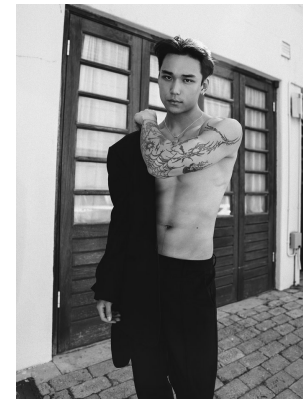

BOSS MODELS

CAPE TOWN

MICHAEL SUN

Height: 184cm Chest: 97cm Waist: 84cm Suit: 40 R Shoe: 11 UK Hair: Black Eyes: Brown

BOSS MODELS

CAPE TOWN

MICHAEL SUN

Height: 184cm Chest: 97cm Waist: 84cm Suit: 40 R Shoe: 11 UK Hair: Black Eyes: Brown