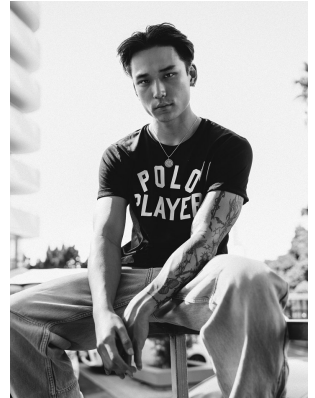

BOSS MODELS

CAPE TOWN

MICHAEL SUN

Height: 184cm Chest: 97cm Waist: 84cm Suit: 40 R Shoe: 11 UK Hair: Black Eyes: Brown

BOSS MODELS

CAPE TOWN

MICHAEL SUN

Height: 184cm Chest: 97cm Waist: 84cm Suit: 40 R Shoe: 11 UK Hair: Black Eyes: Brown