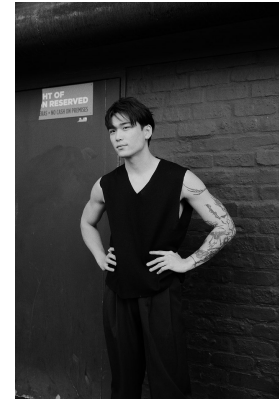

BOSS MODELS

CAPE TOWN

MICHAEL SUN

Height: 184cm Chest: 97cm Waist: 84cm Suit: 40 R Shoe: 11 UK Hair: Black Eyes: Brown

BOSS MODELS

CAPE TOWN

MICHAEL SUN

Height: 184cm Chest: 97cm Waist: 84cm Suit: 40 R Shoe: 11 UK Hair: Black Eyes: Brown