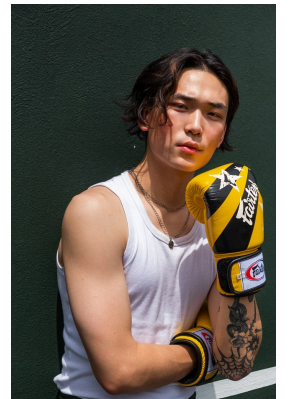

BOSS MODELS

CAPE TOWN

MICHAEL SUN

Height: 184cm Chest: 97cm Waist: 84cm Suit: 40 R Shoe: 11 UK Hair: Black Eyes: Brown

BOSS MODELS

CAPE TOWN

MICHAEL SUN

Height: 184cm Chest: 97cm Waist: 84cm Suit: 40 R Shoe: 11 UK Hair: Black Eyes: Brown