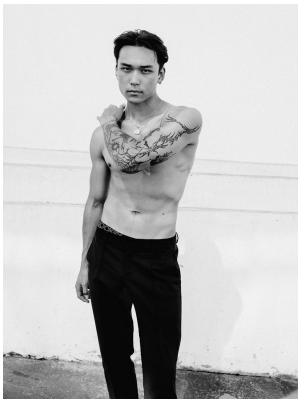

BOSS MODELS

CAPE TOWN

MICHAEL SUN

Height: 184cm Chest: 97cm Waist: 84cm Suit: 40 R Shoe: 11 UK Hair: Black Eyes: Brown

BOSS MODELS

CAPE TOWN

MICHAEL SUN

Height: 184cm Chest: 97cm Waist: 84cm Suit: 40 R Shoe: 11 UK Hair: Black Eyes: Brown