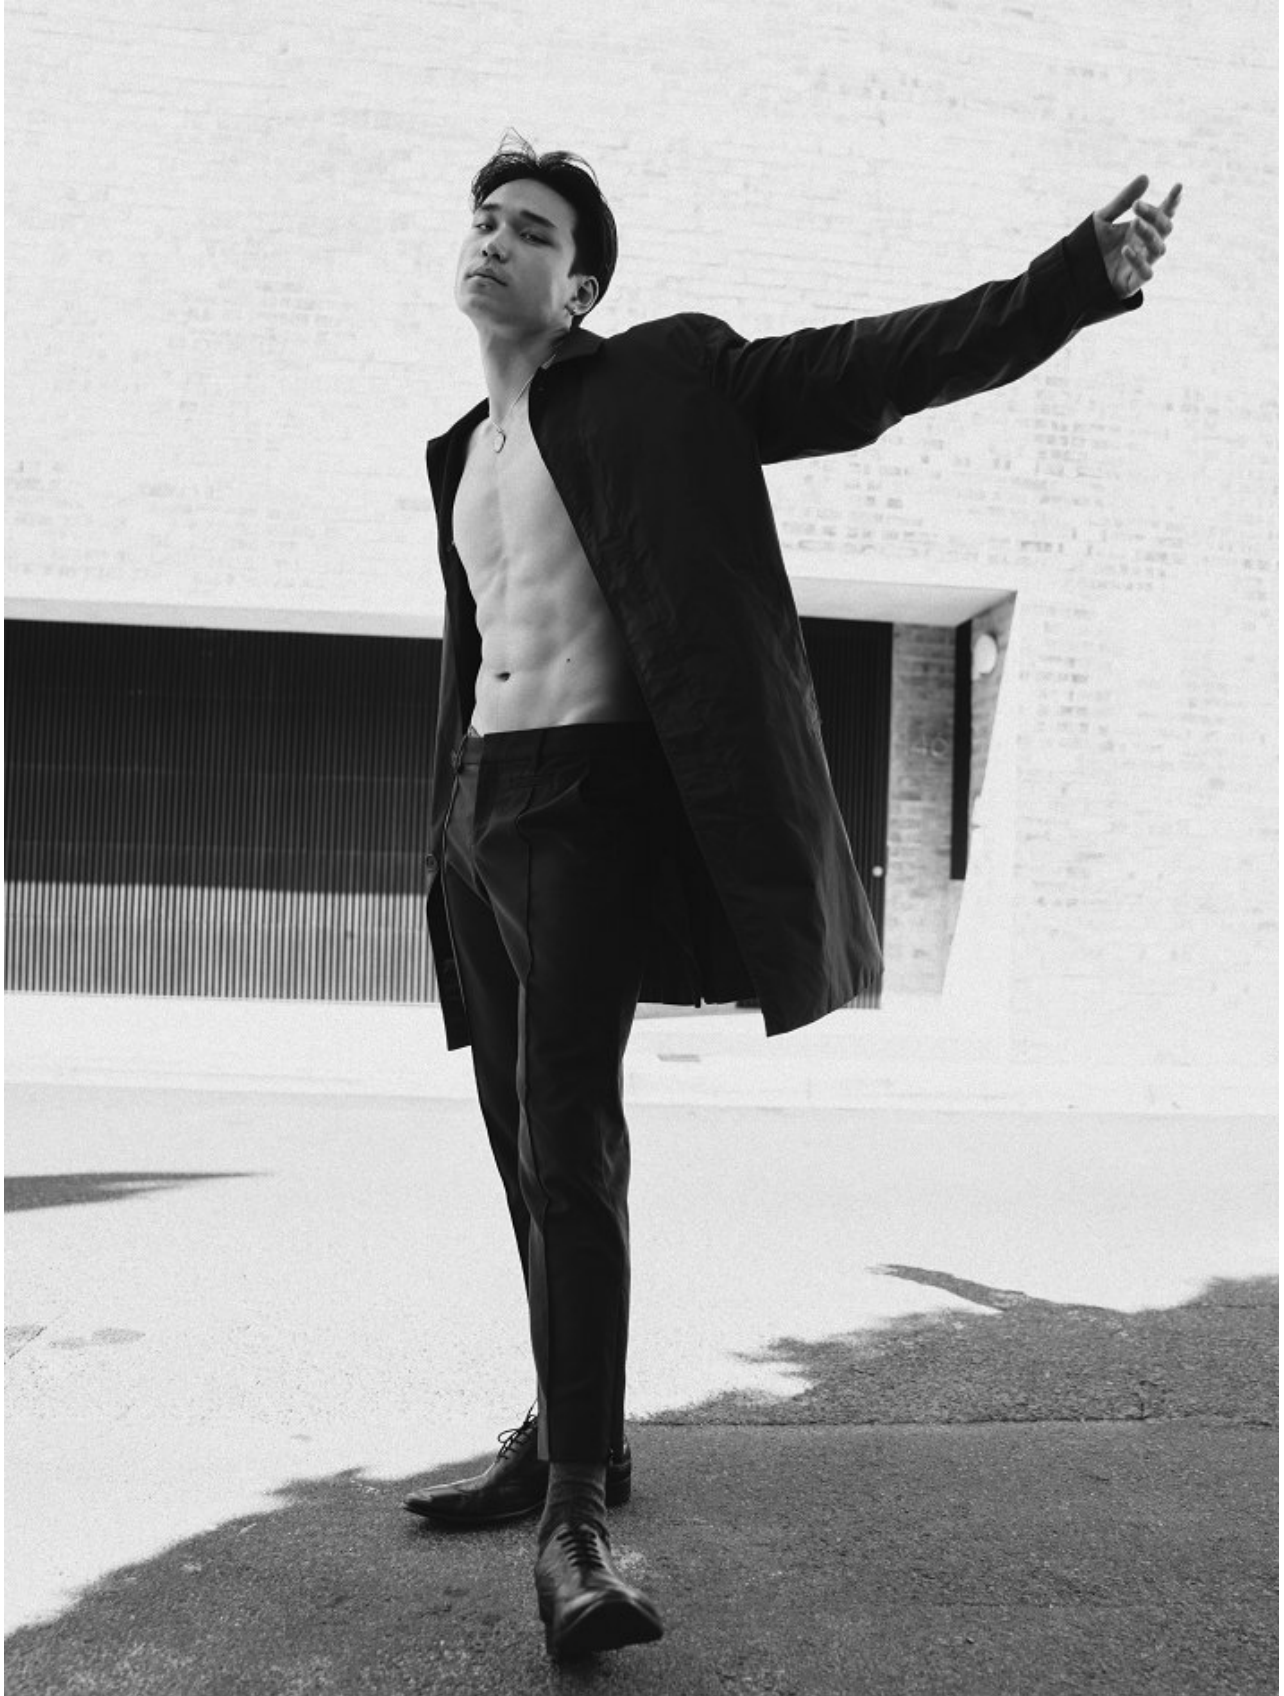

MICHAEL SUN

BOSS MODELS

CAPE TOWN

MICHAEL SUN

Height: 184cm Chest: 97cm Waist: 84cm Suit: 40 R Shoe: 11 UK Hair: Black Eyes: Brown