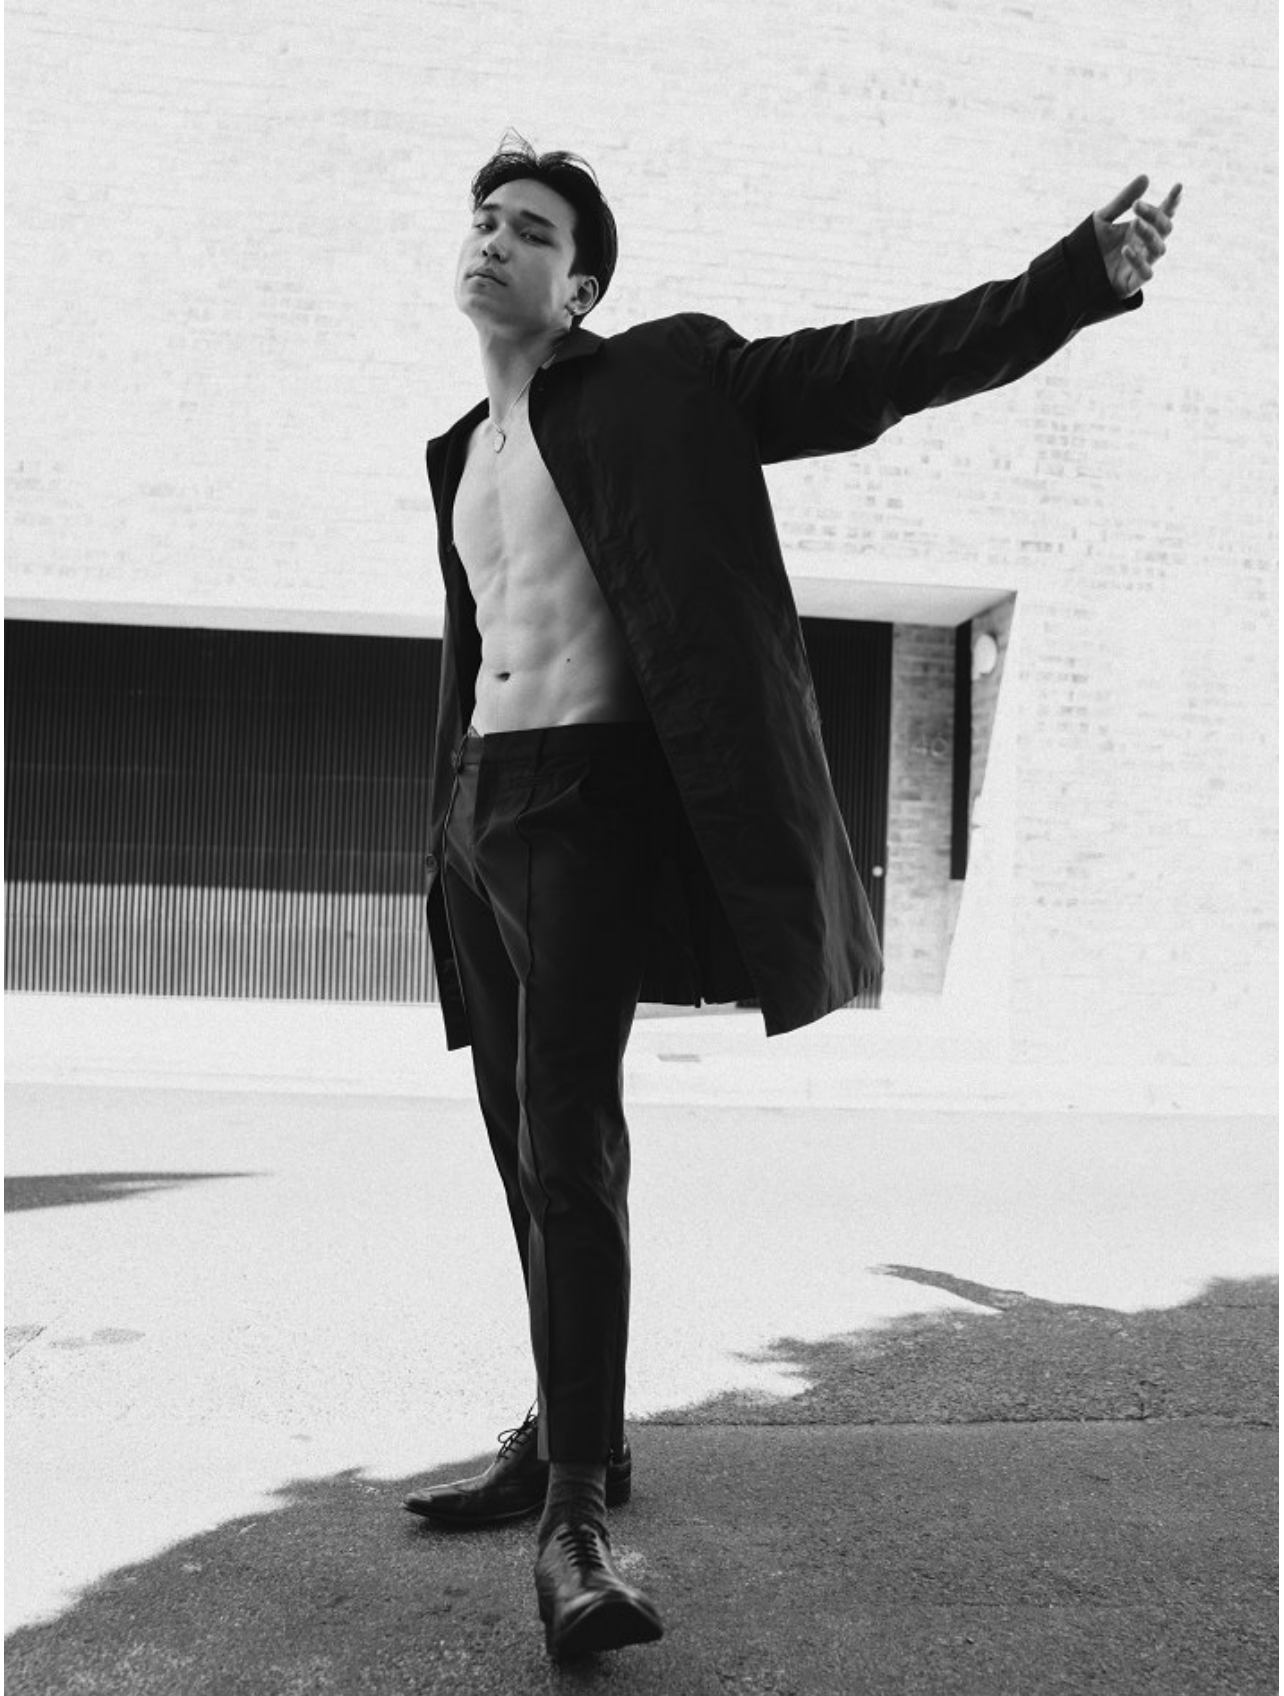

CAPE TOWN

MICHAEL SUN

Height: 184cm Chest: 97cm Waist: 84cm Suit: 40 R Shoe: 11 UK Hair: Black Eyes: Brown

BOSS MODELS

CAPE TOWN

MICHAEL SUN

Height: 184cm Chest: 97cm Waist: 84cm Suit: 40 R Shoe: 11 UK Hair: Black Eyes: Brown