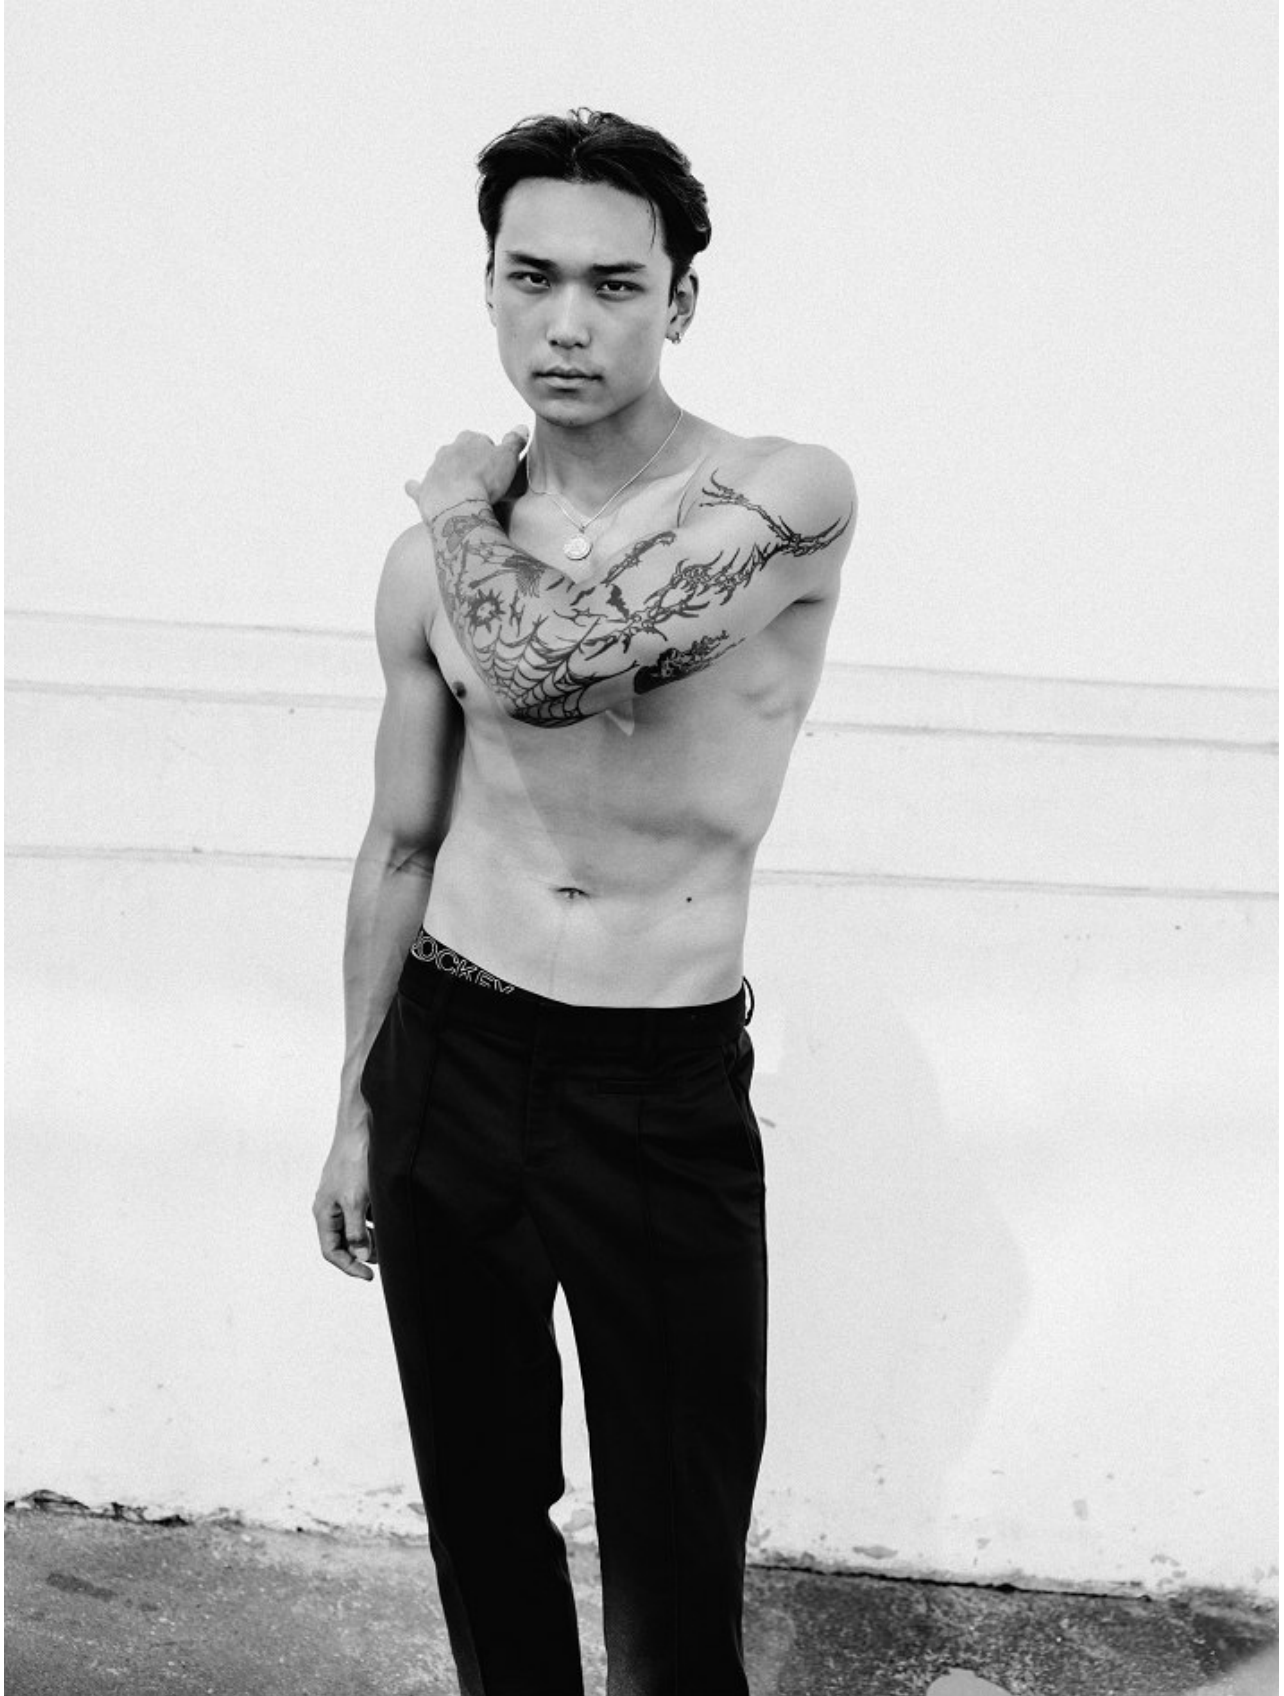

BOSS MODELS

CAPE TOWN

MICHAEL SUN

Height: 184cm Chest: 97cm Waist: 84cm Suit: 40 R Shoe: 11 UK Hair: Black Eyes: Brown

BOSS MODELS

CAPE TOWN

MICHAEL SUN

Height: 184cm Chest: 97cm Waist: 84cm Suit: 40 R Shoe: 11 UK Hair: Black Eyes: Brown