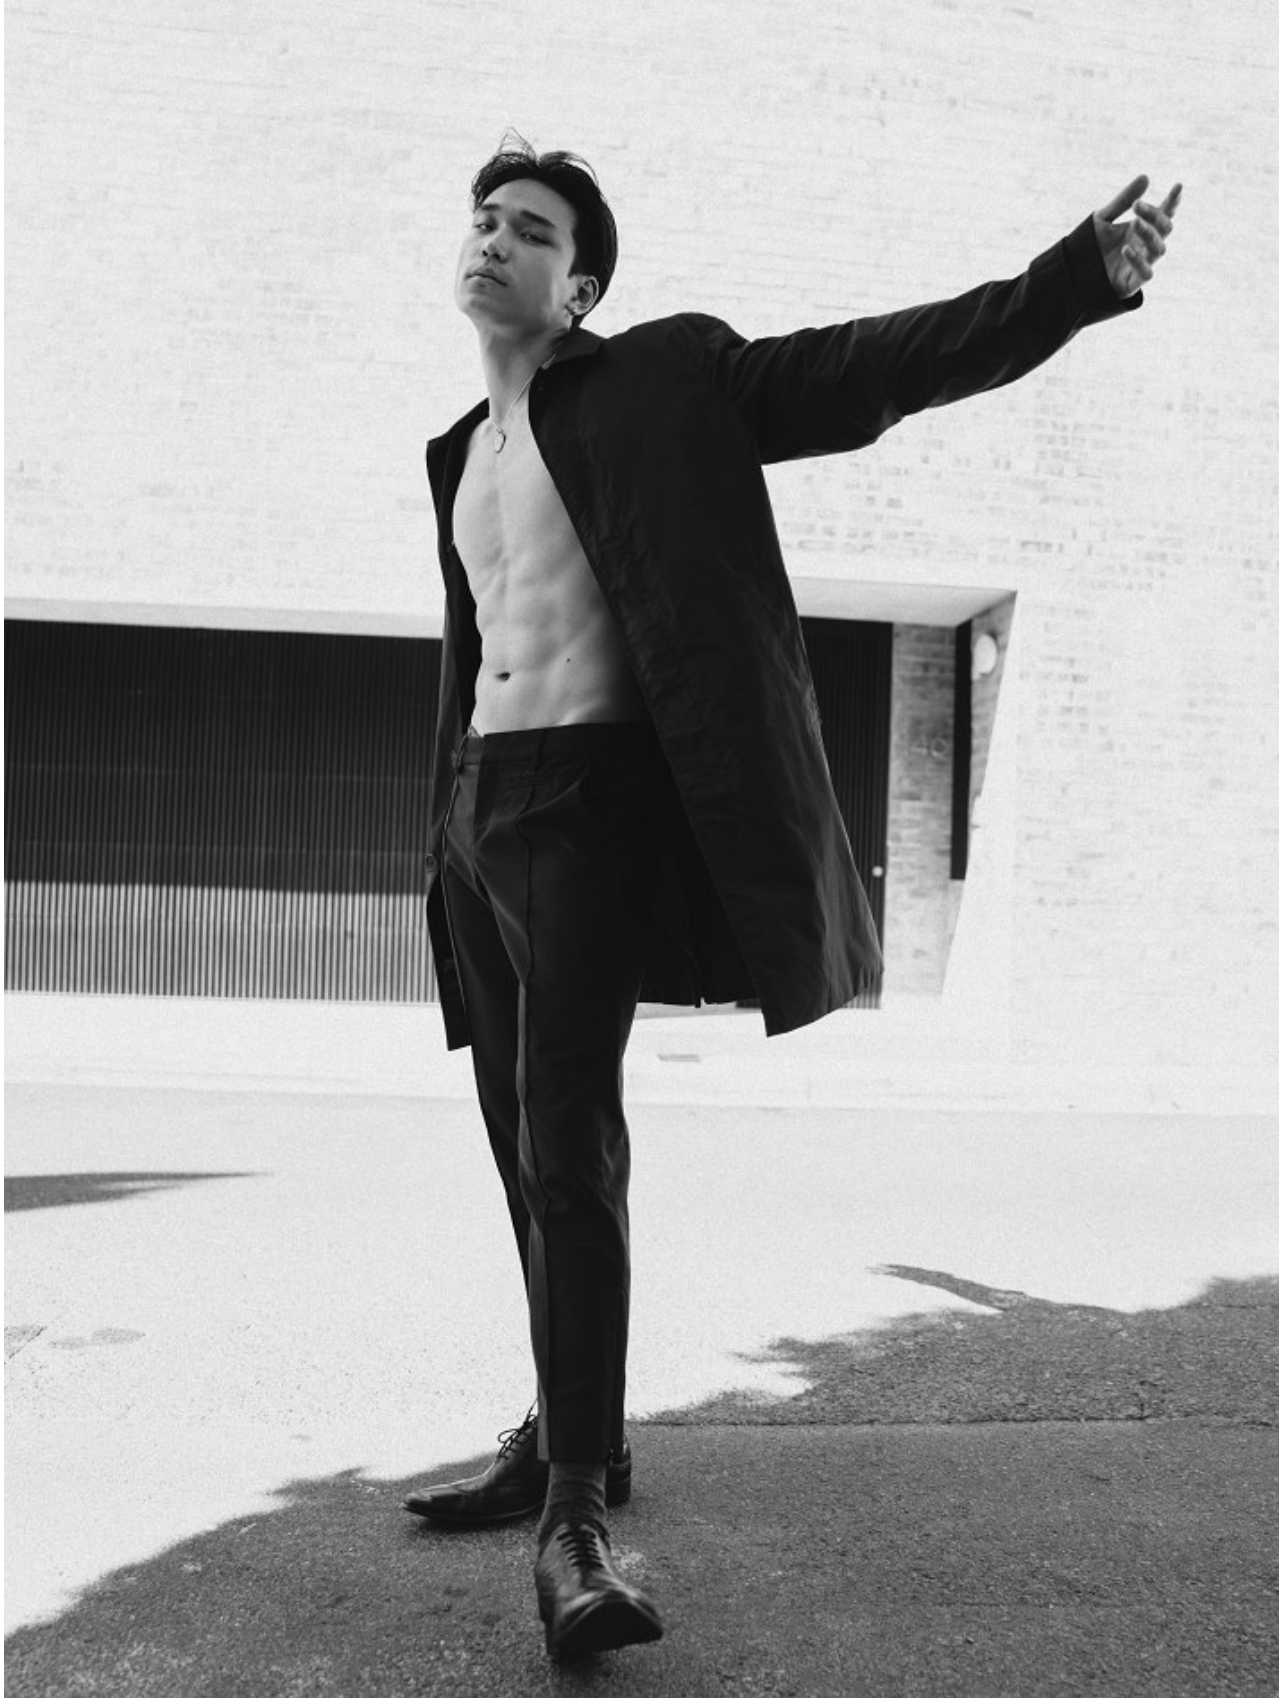

CAPE TOWN

MICHAEL SUN

Height: 184cm Chest: 97cm Waist: 84cm Suit: 40 R Shoe: 11 UK Hair: Black Eyes: Brown

BOSS MODELS

CAPE TOWN

MICHAEL SUN

Height: 184cm Chest: 97cm Waist: 84cm Suit: 40 R Shoe: 11 UK Hair: Black Eyes: Brown