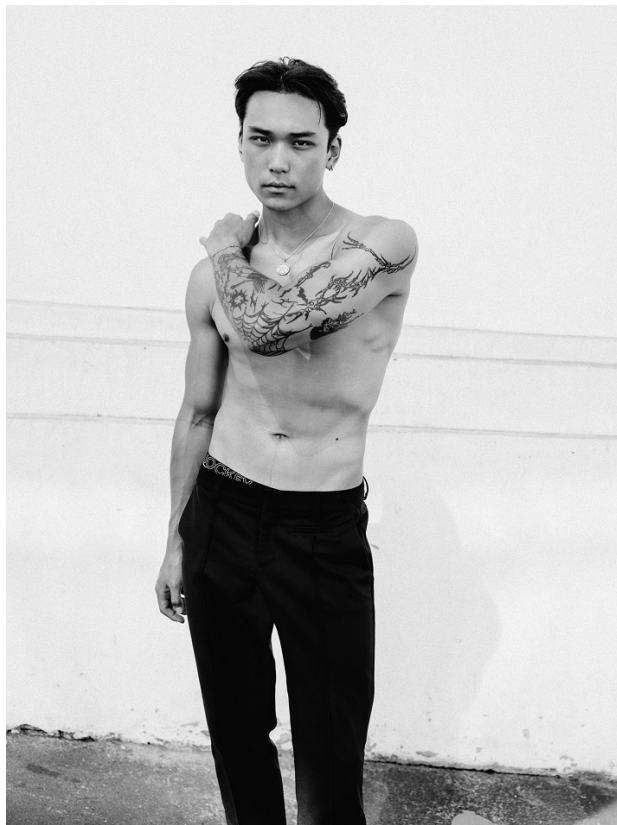

BOSS MODELS

CAPE TOWN

MICHAEL SUN

Height: 184cm Chest: 97cm Waist: 84cm Suit: 40 R Shoe: 11 UK Hair: Black Eyes: Brown

BOSS MODELS

CAPE TOWN

MICHAEL SUN

Height: 184cm Chest: 97cm Waist: 84cm Suit: 40 R Shoe: 11 UK Hair: Black Eyes: Brown