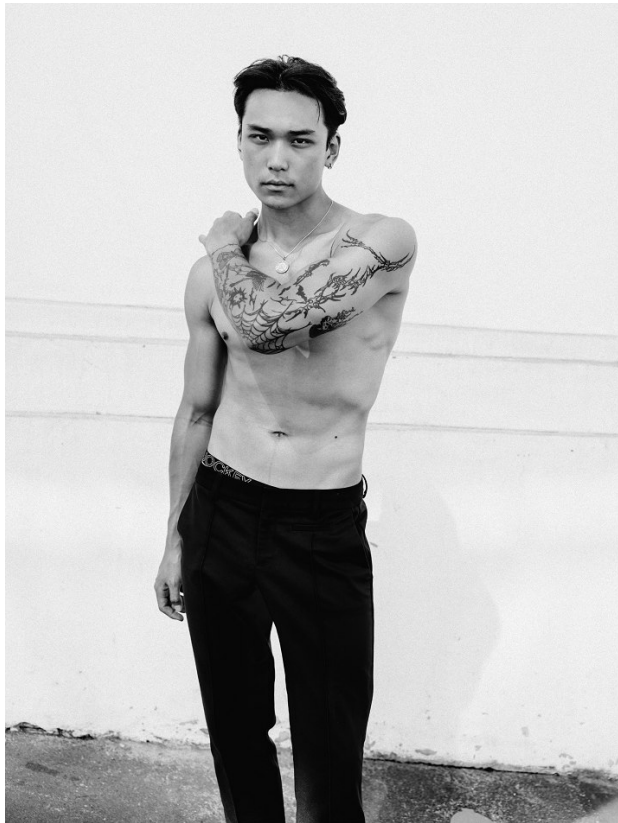

# BOSS MODELS

CAPE TOWN

**MICHAEL SUN**

Height: 184cm Chest: 97cm Waist: 84cm Suit: 40 R Shoe: 11 UK Hair: Black Eyes: Brown

# BOSS MODELS

CAPE TOWN

MICHAEL SUN

Height: 184cm Chest: 97cm Waist: 84cm Suit: 40 R Shoe: 11 UK Hair: Black Eyes: Brown