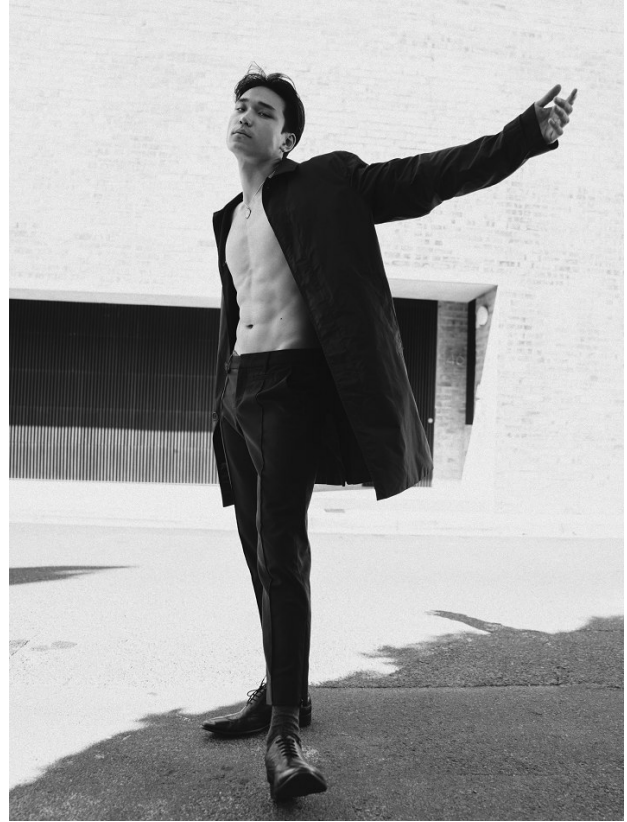

BOSS MODELS

CAPE TOWN

MICHAEL SUN

Height: 184cm Chest: 97cm Waist: 84cm Suit: 40 R Shoe: 11 UK Hair: Black Eyes: Brown

BOSS MODELS

CAPE TOWN

MICHAEL SUN

Height: 184cm Chest: 97cm Waist: 84cm Suit: 40 R Shoe: 11 UK Hair: Black Eyes: Brown