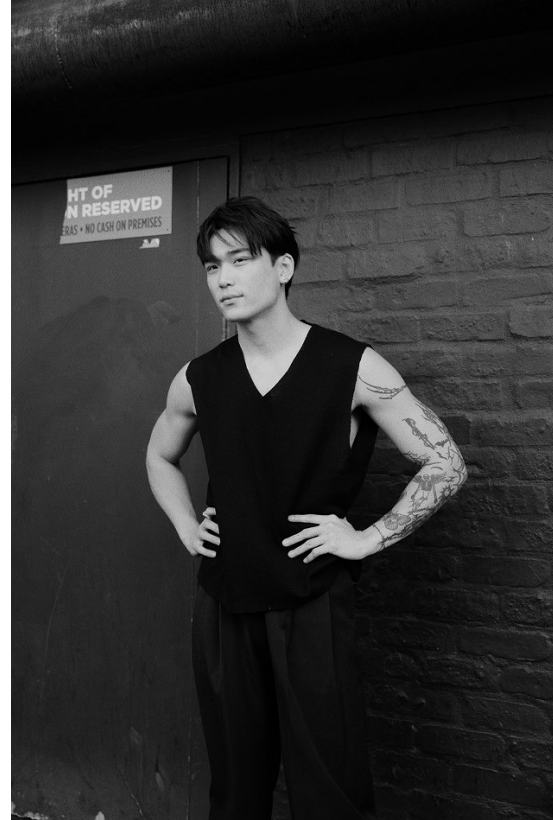

BOSS MODELS

CAPE TOWN

MICHAEL SUN

Height: 184cm Chest: 97cm Waist: 84cm Suit: 40 R Shoe: 11 UK Hair: Black Eyes: Brown