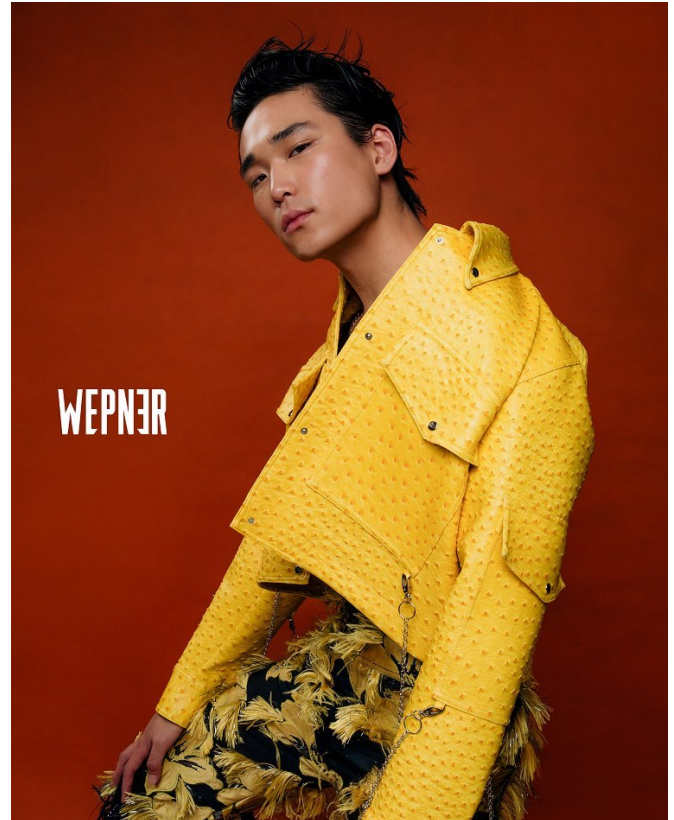

BOSS MODELS

CAPE TOWN

MICHAEL SUN

Height: 184cm Chest: 97cm Waist: 84cm Suit: 40 R Shoe: 11 UK Hair: Black Eyes: Brown

BOSS MODELS

CAPE TOWN

MICHAEL SUN

Height: 184cm Chest: 97cm Waist: 84cm Suit: 40 R Shoe: 11 UK Hair: Black Eyes: Brown