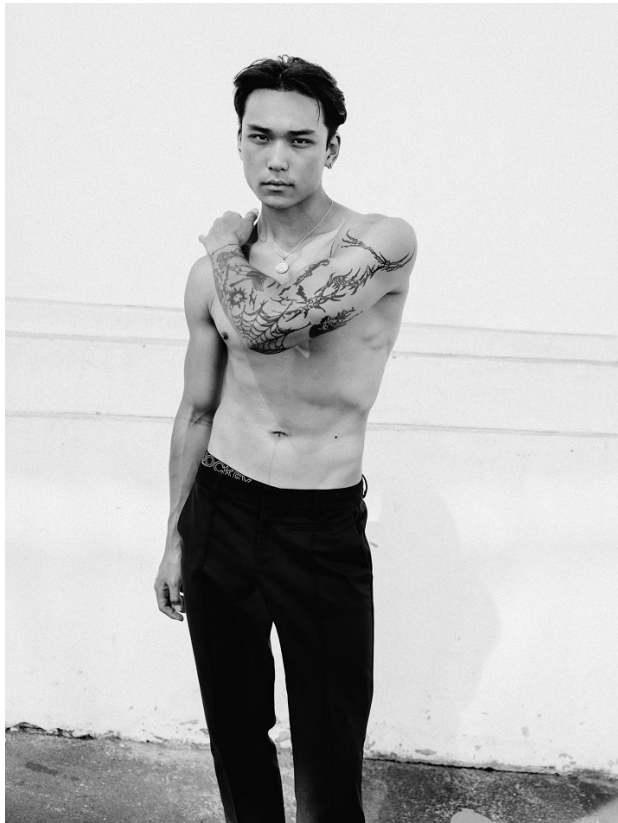

BOSS MODELS

CAPE TOWN

MICHAEL SUN

Height: 184cm Chest: 97cm Waist: 84cm Suit: 40 R Shoe: 11 UK Hair: Black Eyes: Brown