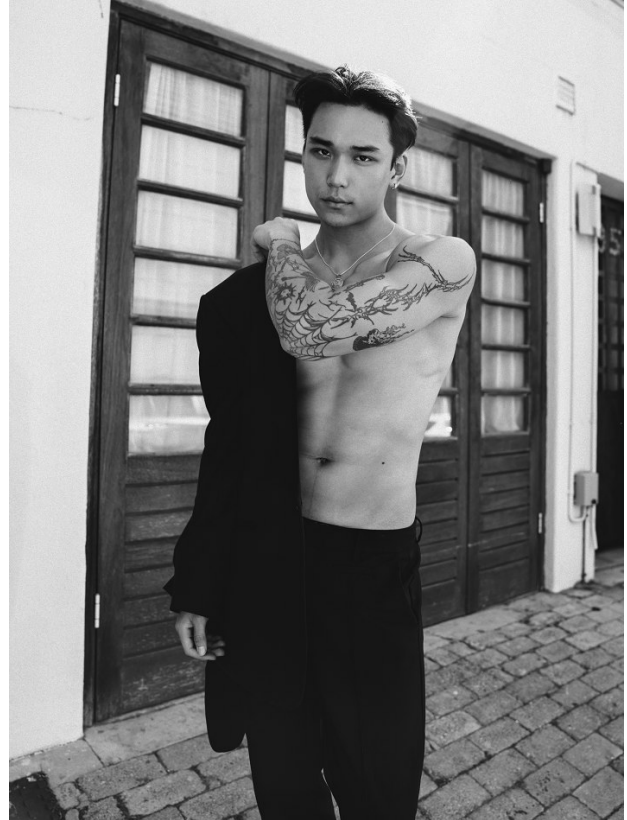

# BOSS MODELS

CAPE TOWN

**MICHAEL SUN**

Height: 184cm Chest: 97cm Waist: 84cm Suit: 40 R Shoe: 11 UK Hair: Black Eyes: Brown

## MICHAEL SUN

Height: 184cm Chest: 97cm Waist: 84cm Suit: 40 R Shoe: 11 UK Hair: Black Eyes: Brown

# BOSS MODELS

CAPE TOWN

MICHAEL SUN

Height: 184cm Chest: 97cm Waist: 84cm Suit: 40 R Shoe: 11 UK Hair: Black Eyes: Brown