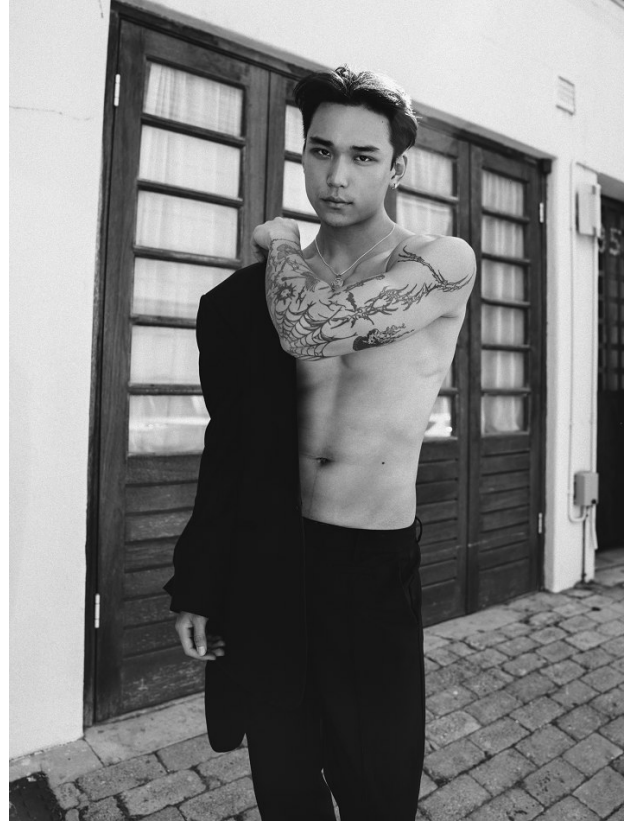

BOSS MODELS

CAPE TOWN

MICHAEL SUN

Height: 184cm Chest: 97cm Waist: 84cm Suit: 40 R Shoe: 11 UK Hair: Black Eyes: Brown

BOSS MODELS

CAPE TOWN

MICHAEL SUN

Height: 184cm Chest: 97cm Waist: 84cm Suit: 40 R Shoe: 11 UK Hair: Black Eyes: Brown