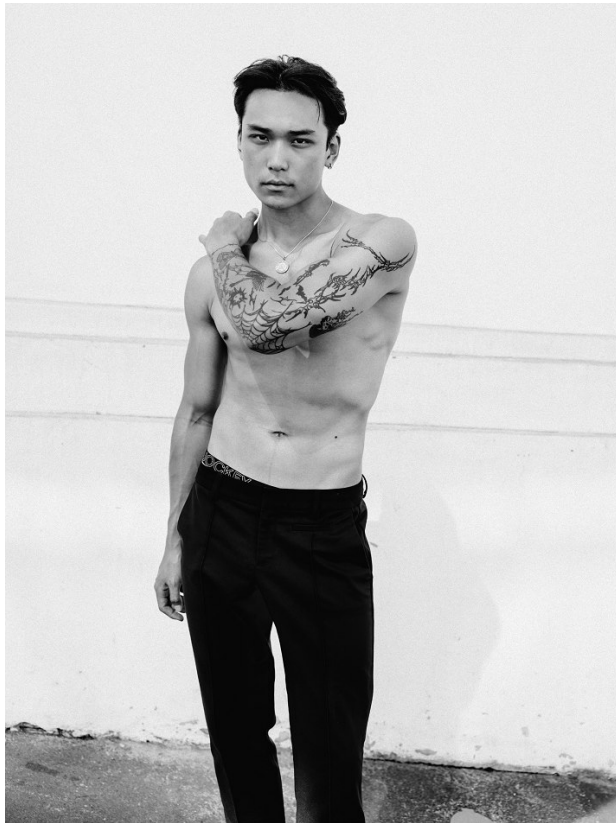

BOSS MODELS

CAPE TOWN

MICHAEL SUN

Height: 184cm Chest: 97cm Waist: 84cm Suit: 40 R Shoe: 11 UK Hair: Black Eyes: Brown

BOSS MODELS

CAPE TOWN

MICHAEL SUN

Height: 184cm Chest: 97cm Waist: 84cm Suit: 40 R Shoe: 11 UK Hair: Black Eyes: Brown