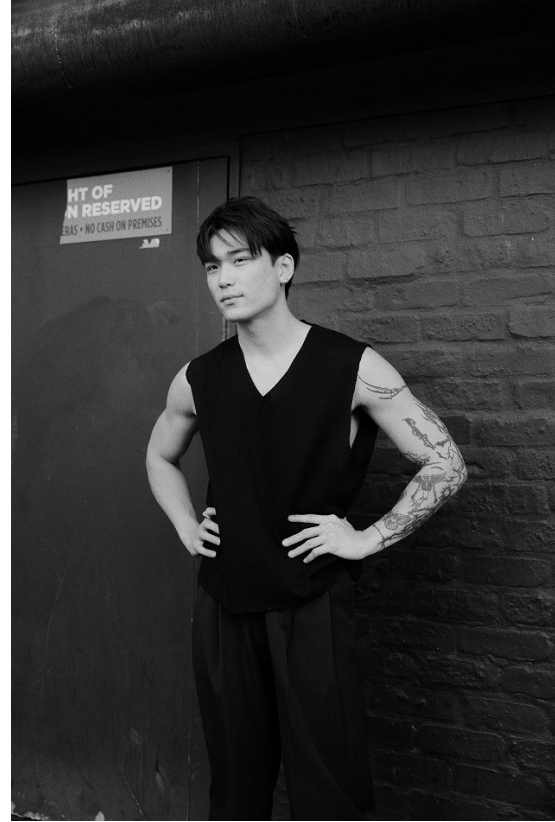

BOSS MODELS

CAPE TOWN

MICHAEL SUN

Height: 184cm Chest: 97cm Waist: 84cm Suit: 40 R Shoe: 11 UK Hair: Black Eyes: Brown

BOSS MODELS

CAPE TOWN

MICHAEL SUN

Height: 184cm Chest: 97cm Waist: 84cm Suit: 40 R Shoe: 11 UK Hair: Black Eyes: Brown