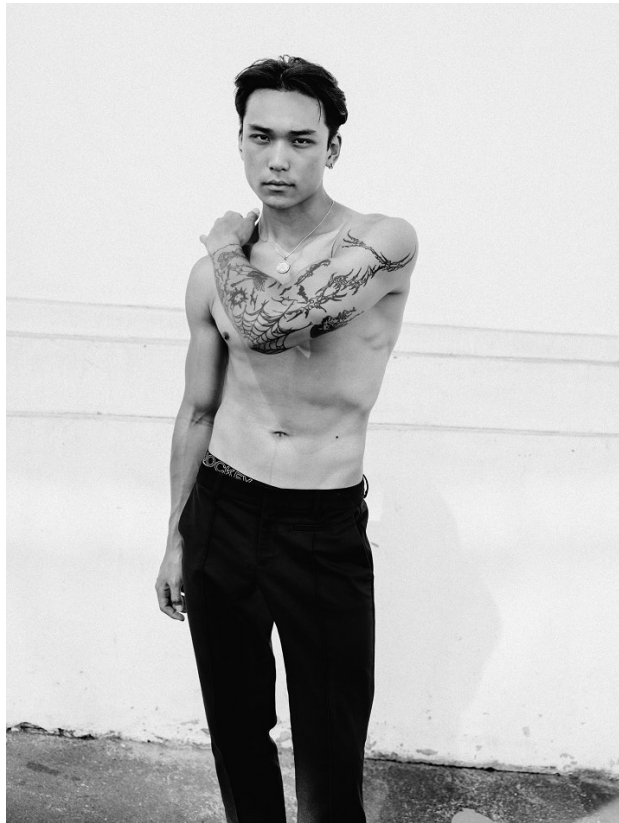

BOSS MODELS

CAPE TOWN

MICHAEL SUN

Height: 184cm Chest: 97cm Waist: 84cm Suit: 40 R Shoe: 11 UK Hair: Black Eyes: Brown

BOSS MODELS

CAPE TOWN

MICHAEL SUN

Height: 184cm Chest: 97cm Waist: 84cm Suit: 40 R Shoe: 11 UK Hair: Black Eyes: Brown