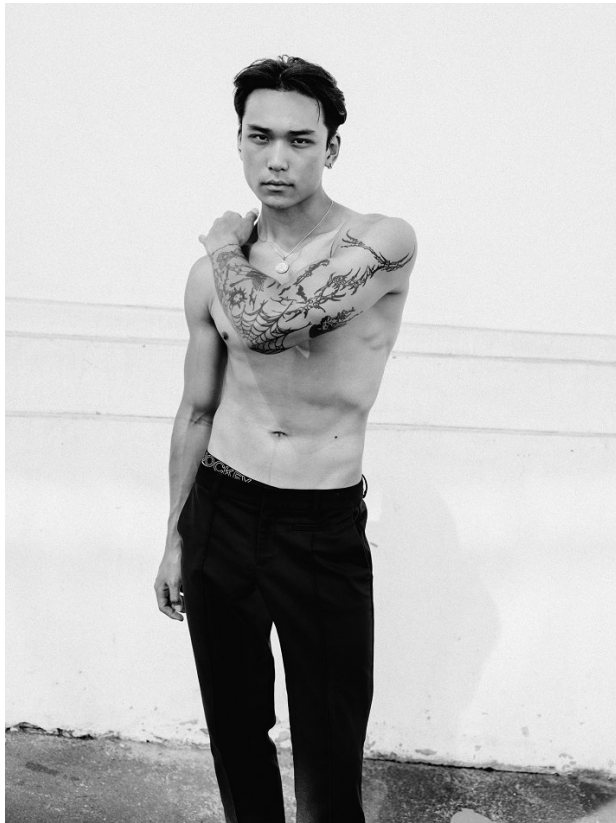

# BOSS MODELS

CAPE TOWN

**MICHAEL SUN**

Height: 184cm Chest: 97cm Waist: 84cm Suit: 40 R Shoe: 11 UK Hair: Black Eyes: Brown

# BOSS MODELS

CAPE TOWN

MICHAEL SUN

Height: 184cm Chest: 97cm Waist: 84cm Suit: 40 R Shoe: 11 UK Hair: Black Eyes: Brown