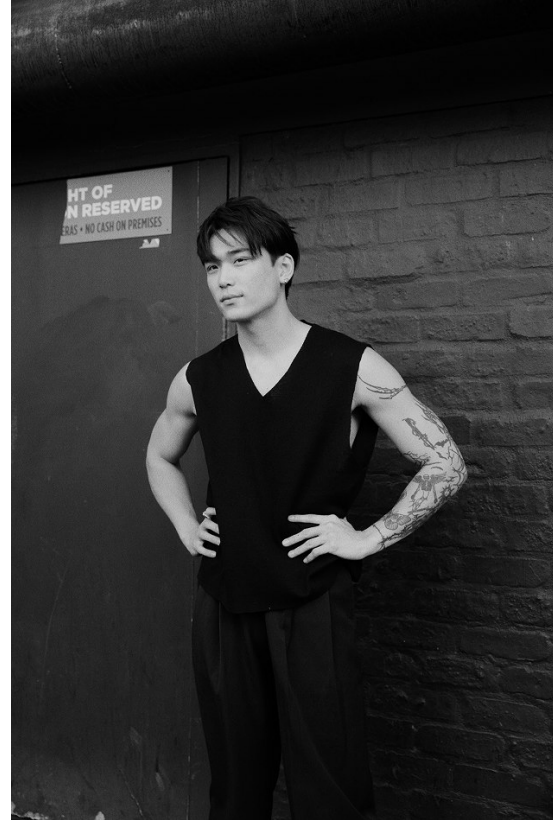

BOSS MODELS

CAPE TOWN

MICHAEL SUN

Height: 184cm Chest: 97cm Waist: 84cm Suit: 40 R Shoe: 11 UK Hair: Black Eyes: Brown

BOSS MODELS

CAPE TOWN

MICHAEL SUN

Height: 184cm Chest: 97cm Waist: 84cm Suit: 40 R Shoe: 11 UK Hair: Black Eyes: Brown