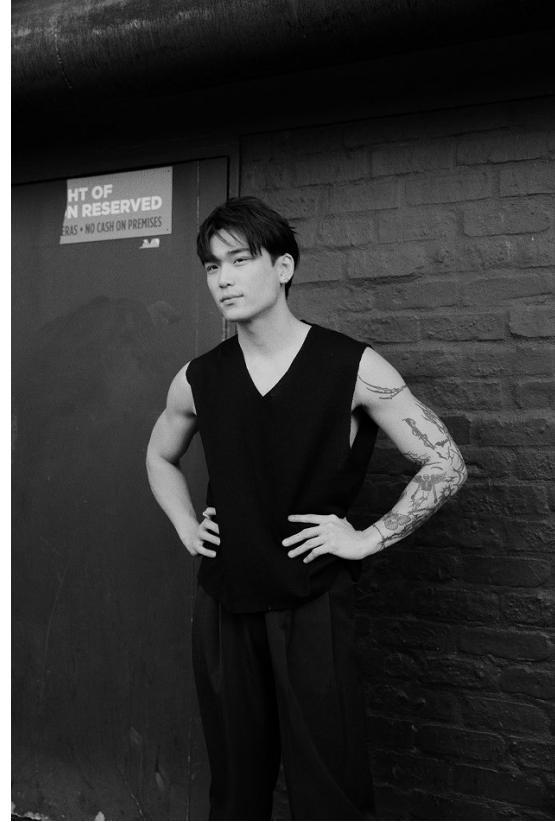

BOSS MODELS

CAPE TOWN

MICHAEL SUN

Height: 184cm Chest: 97cm Waist: 84cm Suit: 40 R Shoe: 11 UK Hair: Black Eyes: Brown