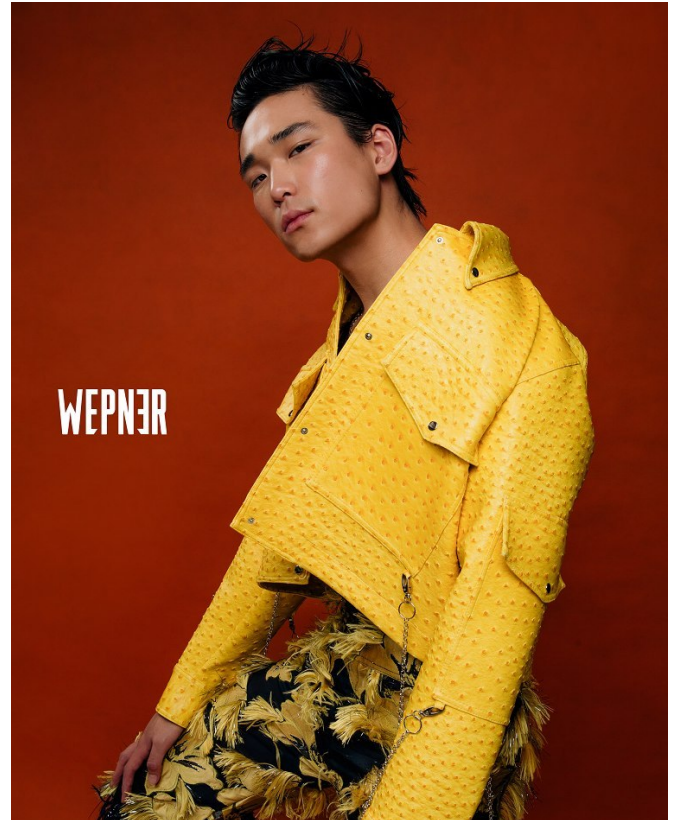

# BOSS MODELS

CAPE TOWN

**MICHAEL SUN**

Height: 184cm Chest: 97cm Waist: 84cm Suit: 40 R Shoe: 11 UK Hair: Black Eyes: Brown

# BOSS MODELS

CAPE TOWN

MICHAEL SUN

Height: 184cm Chest: 97cm Waist: 84cm Suit: 40 R Shoe: 11 UK Hair: Black Eyes: Brown