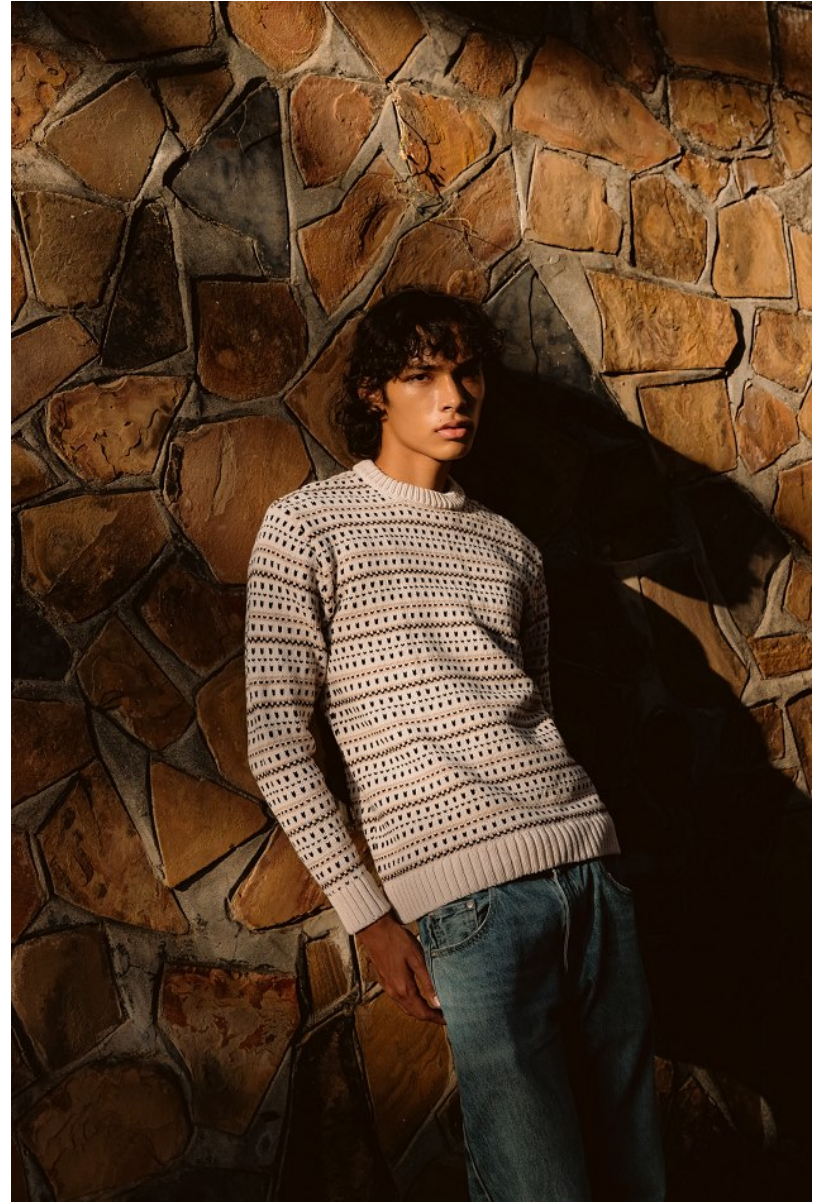

BOSS MODELS

CAPE TOWN

MUIZZ HENDRICKS

Height: 185cm Chest: 89cm Waist: 67cm Suit: 36 R Shoe: 9 UK Hair: Brown Eyes: Brown