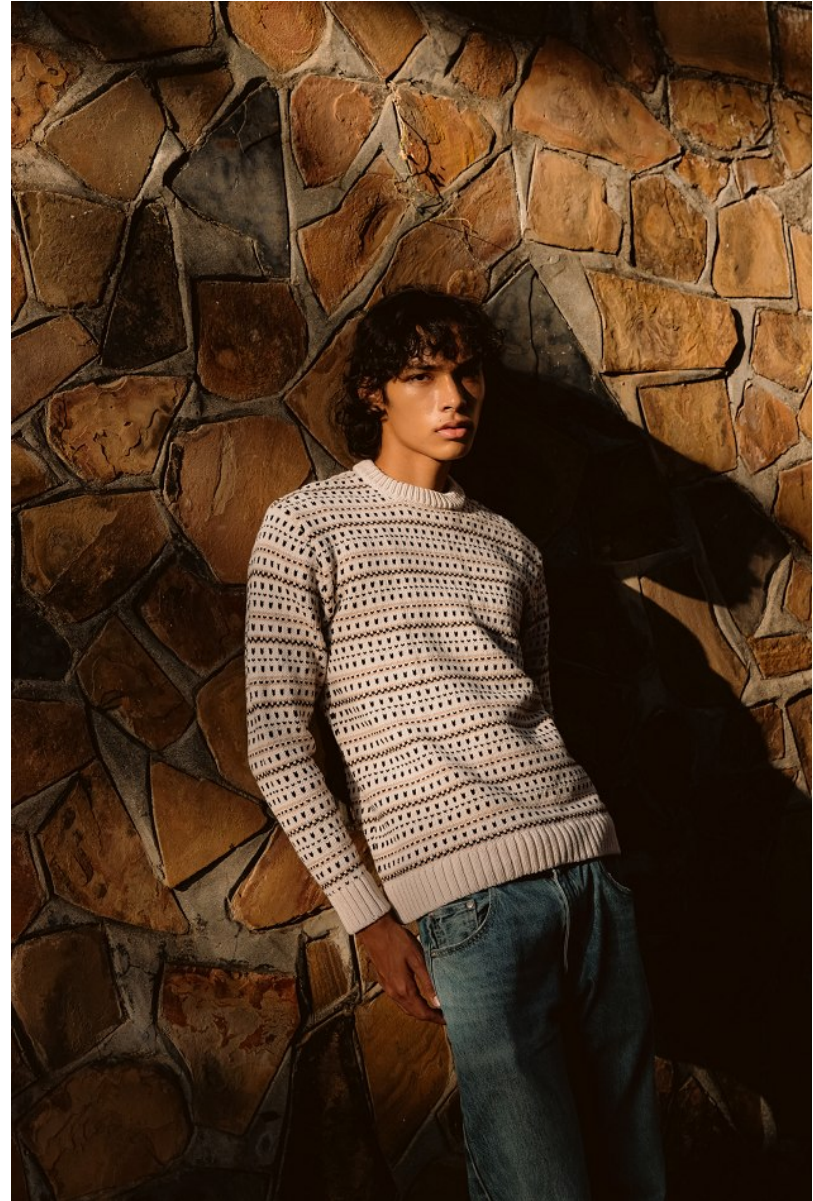

BOSS MODELS

CAPE TOWN

MUIZZ HENDRICKS

Height: 185cm Chest: 89cm Waist: 68cm Suit: 36 R Shoe: 9 UK Hair: Brown Eyes: Brown