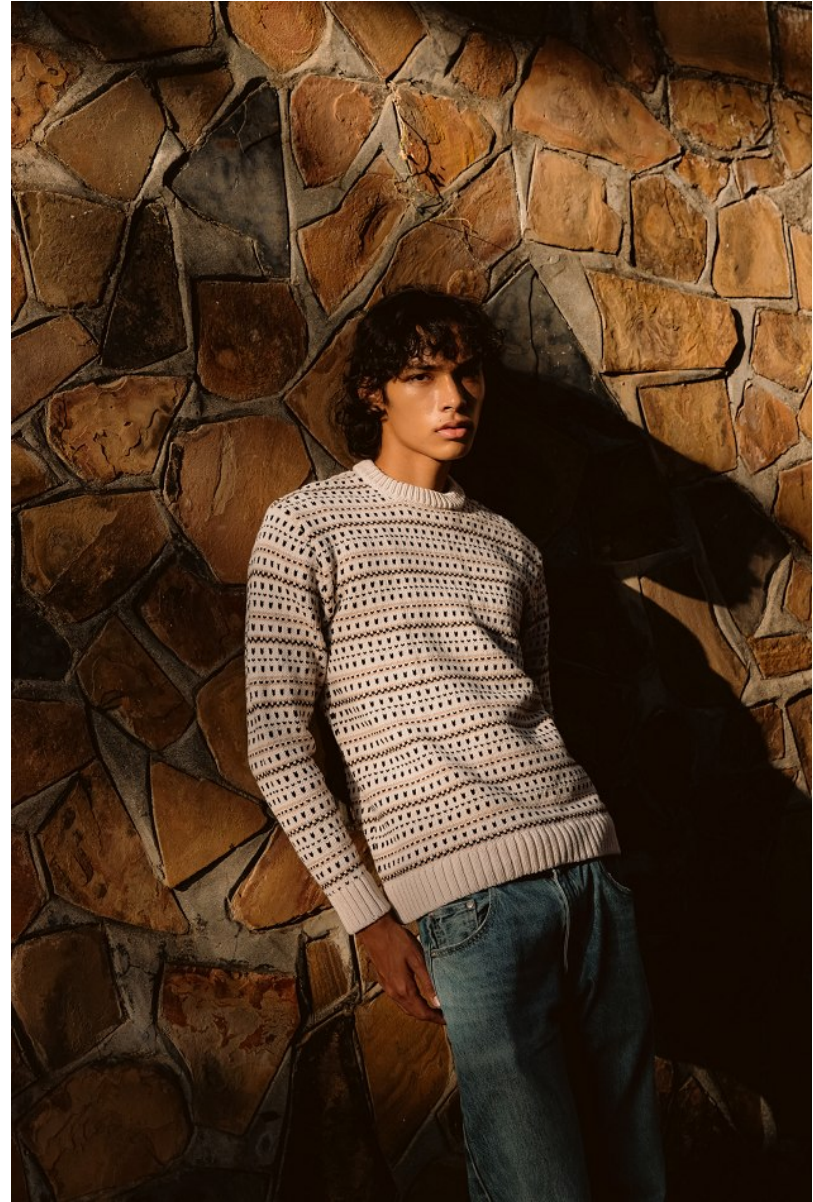

BOSS MODELS

CAPE TOWN

MUIZZ HENDRICKS

Height: 185cm Chest: 89cm Waist: 68cm Suit: 36 R Shoe: 9 UK Hair: Brown Eyes: Brown