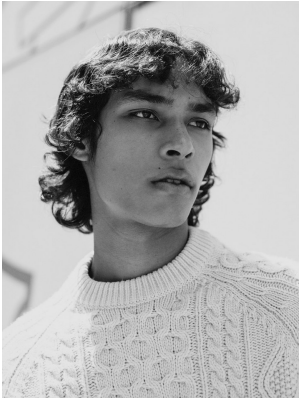

BOSS MODELS

CAPE TOWN

MUIZZ HENDRICKS

Height: 185cm Chest: 89cm Waist: 67cm Suit: 36 R Shoe: 9 UK Hair: Brown Eyes: Brown

BOSS MODELS

CAPE TOWN

MUIZZ HENDRICKS

Height: 185cm Chest: 89cm Waist: 67cm Suit: 36 R Shoe: 9 UK Hair: Brown Eyes: Brown