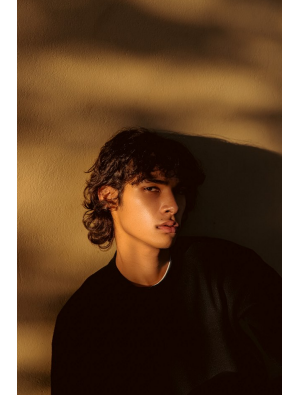

BOSS MODELS

CAPE TOWN

MUIZZ HENDRICKS

Height: 185cm Chest: 89cm Waist: 67cm Suit: 36 R Shoe: 9 UK Hair: Brown Eyes: Brown

BOSS MODELS

CAPE TOWN

MUIZZ HENDRICKS

Height: 185cm Chest: 89cm Waist: 67cm Suit: 36 R Shoe: 9 UK Hair: Brown Eyes: Brown