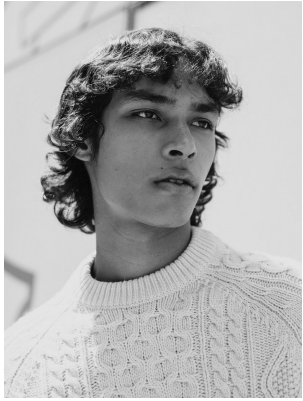

BOSS MODELS

CAPE TOWN

MUIZZ HENDRICKS

Height: 185cm Chest: 89cm Waist: 68cm Suit: 36 R Shoe: 9 UK Hair: Brown Eyes: Brown

BOSS MODELS

CAPE TOWN

MUIZZ HENDRICKS

Height: 185cm Chest: 89cm Waist: 68cm Suit: 36 R Shoe: 9 UK Hair: Brown Eyes: Brown