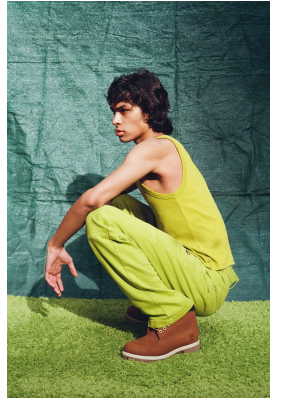

BOSS MODELS

CAPE TOWN

MUIZZ HENDRICKS

Height: 185cm Chest: 89cm Waist: 68cm Suit: 36 R Shoe: 9 UK Hair: Brown Eyes: Brown

BOSS MODELS

CAPE TOWN

MUIZZ HENDRICKS

Height: 185cm Chest: 89cm Waist: 68cm Suit: 36 R Shoe: 9 UK Hair: Brown Eyes: Brown