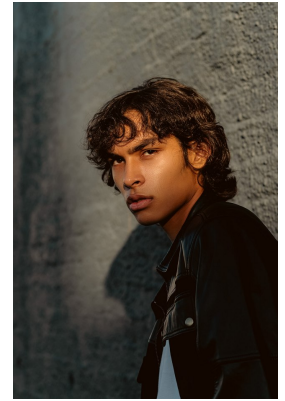

BOSS MODELS

CAPE TOWN

MUIZZ HENDRICKS

Height: 185cm Chest: 89cm Waist: 67cm Suit: 36 R Shoe: 9 UK Hair: Brown Eyes: Brown

BOSS MODELS

CAPE TOWN

MUIZZ HENDRICKS

Height: 185cm Chest: 89cm Waist: 67cm Suit: 36 R Shoe: 9 UK Hair: Brown Eyes: Brown