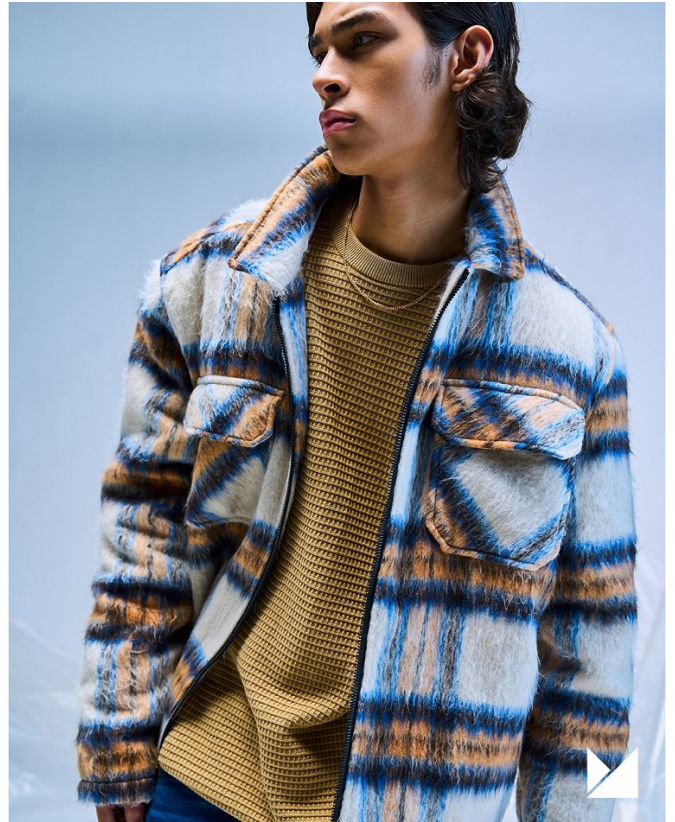

BOSS MODELS

CAPE TOWN

MUIZZ HENDRICKS

Height: 185cm Chest: 89cm Waist: 68cm Suit: 36 R Shoe: 9 UK Hair: Brown Eyes: Brown

BOSS MODELS

CAPE TOWN

MUIZZ HENDRICKS

Height: 185cm Chest: 89cm Waist: 68cm Suit: 36 R Shoe: 9 UK Hair: Brown Eyes: Brown