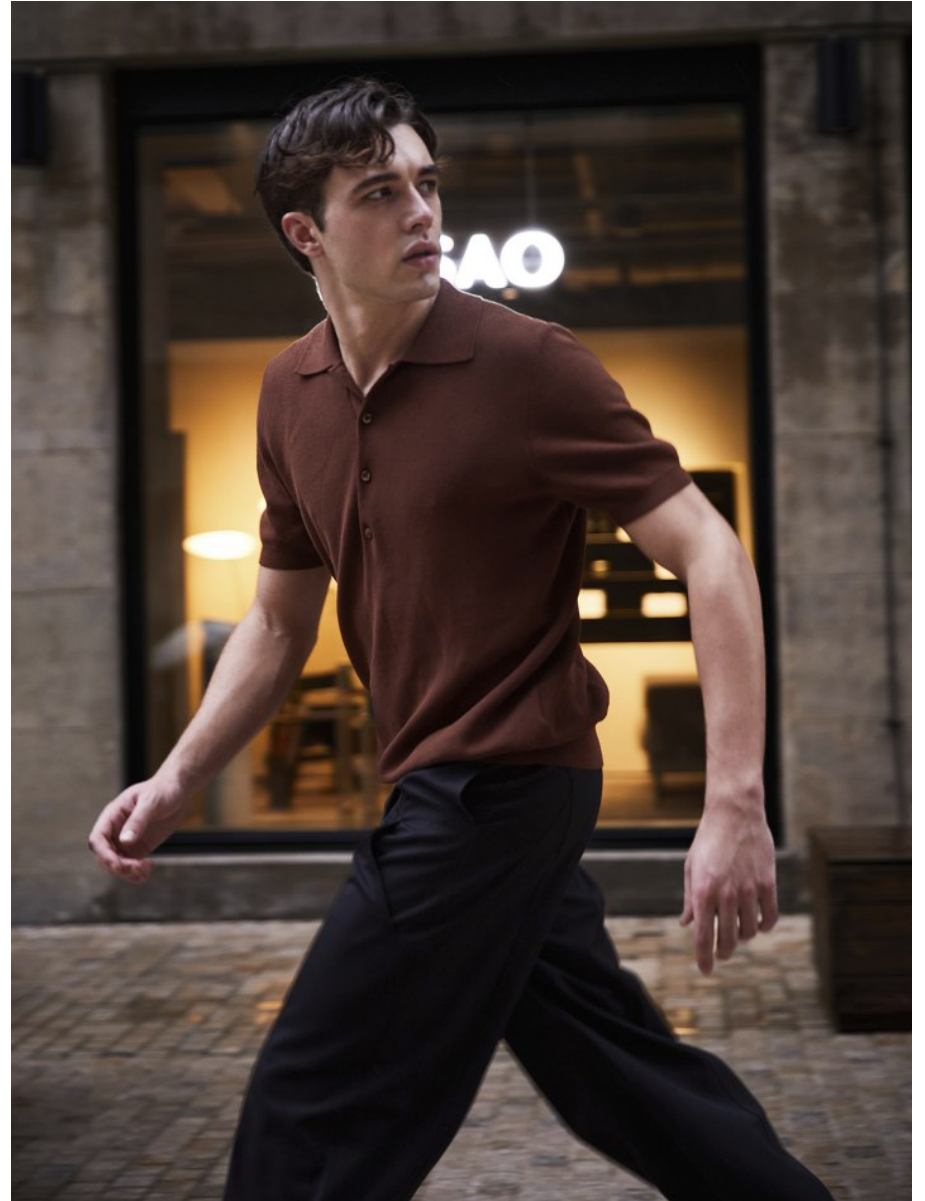

BOSS MODELS

CAPE TOWN

AIDAN HIME

Height: 185cm Chest: 99cm Waist: 78cm Shoe: 9 UK Hair: Dark Brown Eyes: Hazel