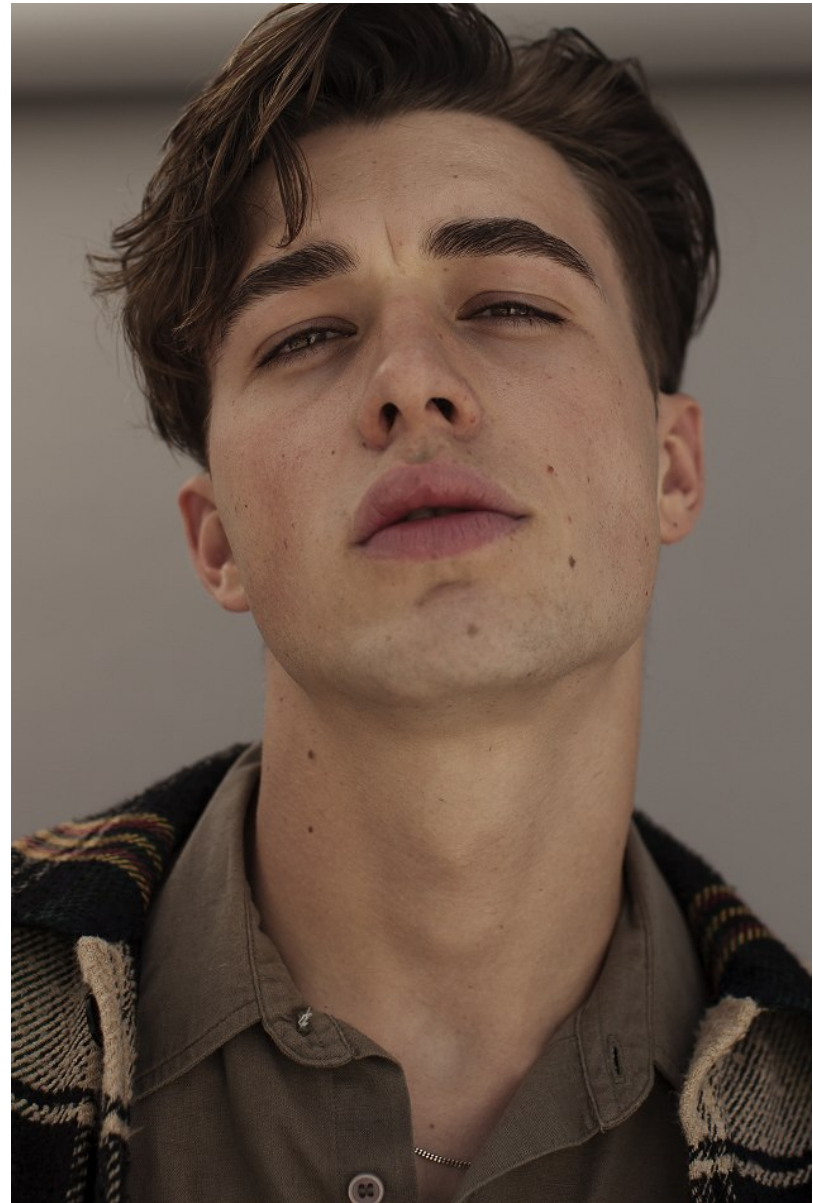

BOSS MODELS

CAPE TOWN

AIDAN HIME

Height: 185cm Chest: 99cm Waist: 78cm Shoe: 9 UK Hair: Dark Brown Eyes: Hazel