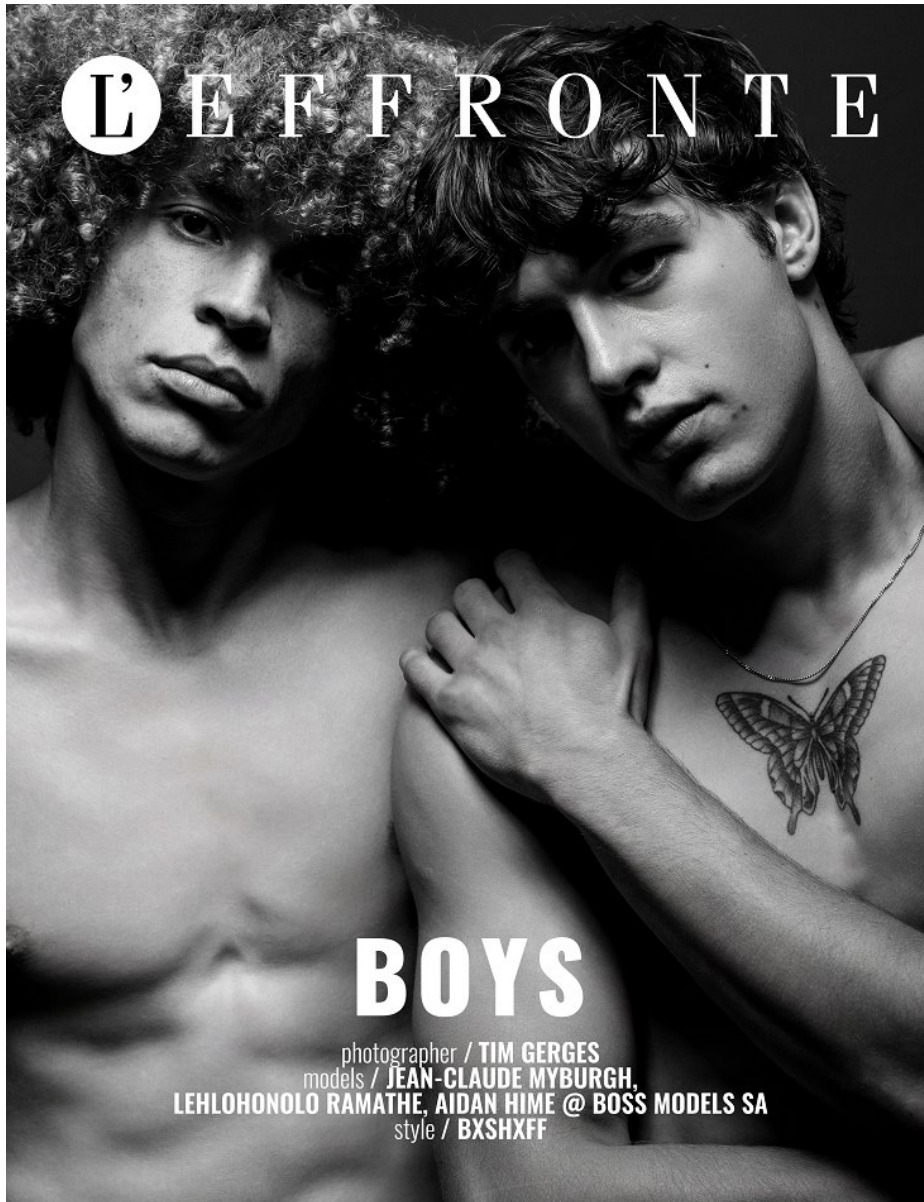

BOSS MODELS

CAPE TOWN

AIDAN HIME

Height: 185cm Chest: 99cm Waist: 78cm Shoe: 9 UK Hair: Dark Brown Eyes: Hazel

BOSS MODELS

CAPE TOWN

AIDAN HIME

Height: 185cm Chest: 99cm Waist: 78cm Shoe: 9 UK Hair: Dark Brown Eyes: Hazel