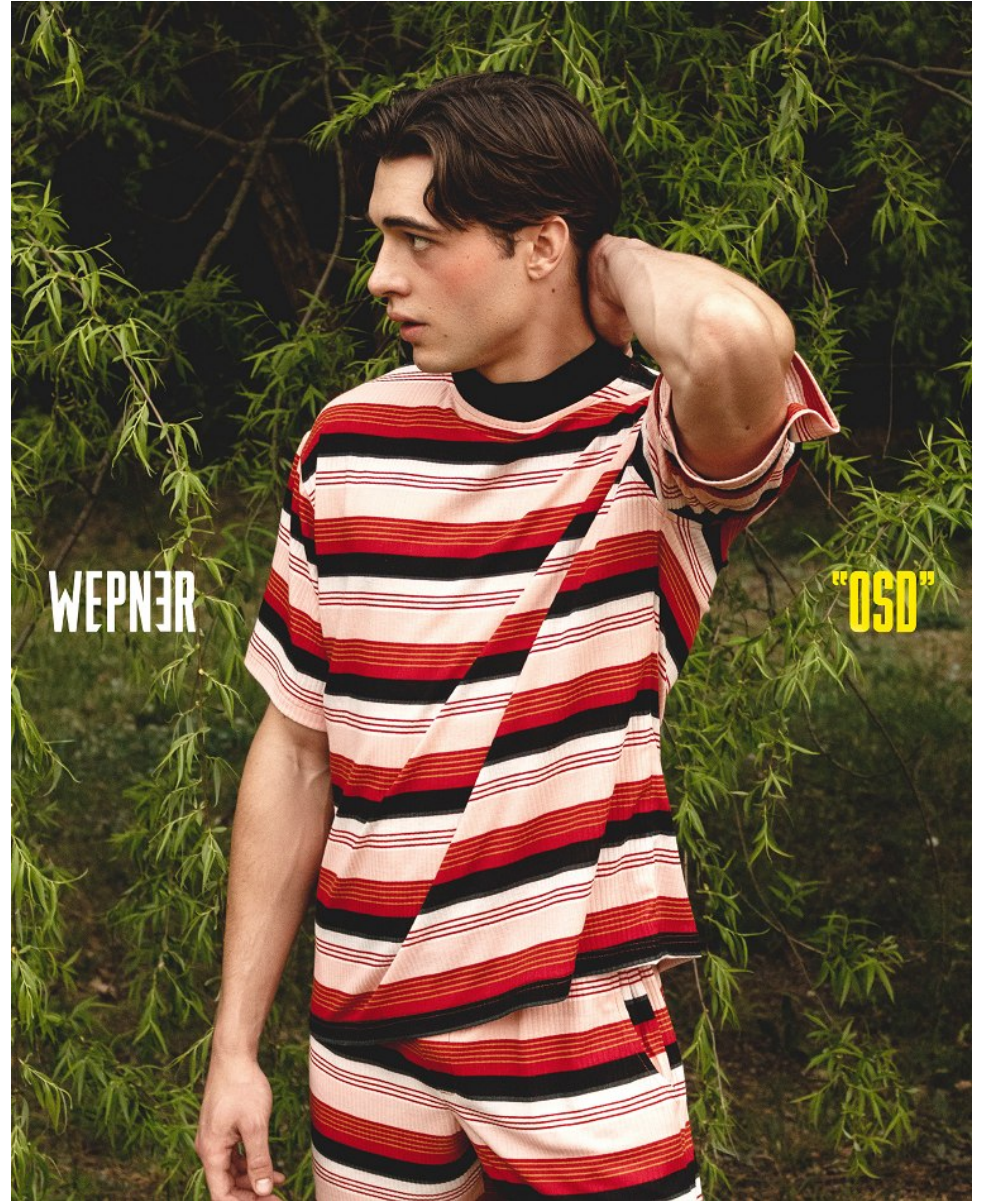

BOSS MODELS

CAPE TOWN

AIDAN HIME

Height: 185cm Chest: 99cm Waist: 78cm Shoe: 9 UK Hair: Dark Brown Eyes: Hazel

BOSS MODELS

CAPE TOWN

AIDAN HIME

Height: 185cm Chest: 99cm Waist: 78cm Shoe: 9 UK Hair: Dark Brown Eyes: Hazel