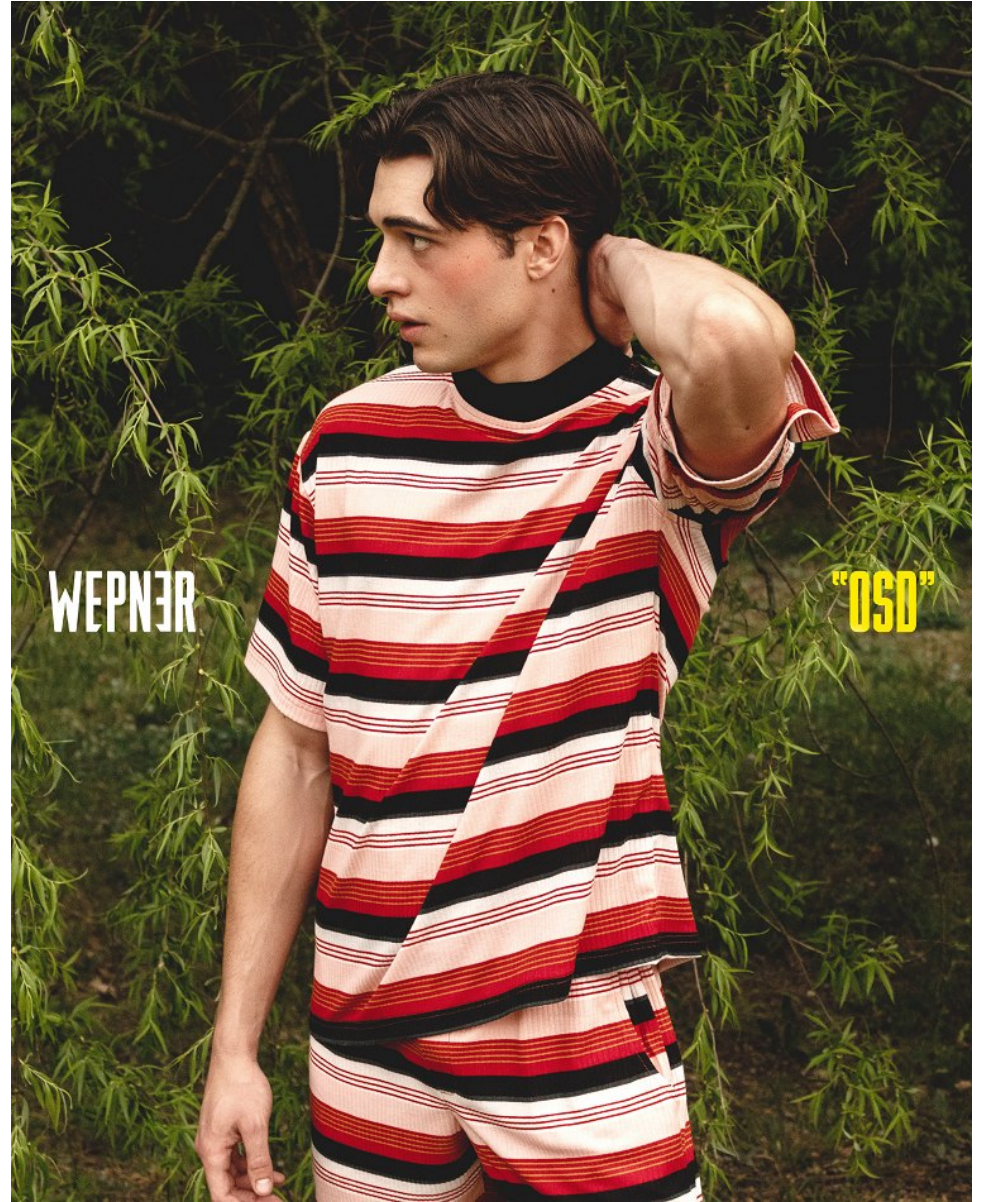

# BOSS MODELS

CAPE TOWN

AIDAN HIME

Height: 185cm Chest: 99cm Waist: 78cm Shoe: 9 UK Hair: Dark Brown Eyes: Hazel