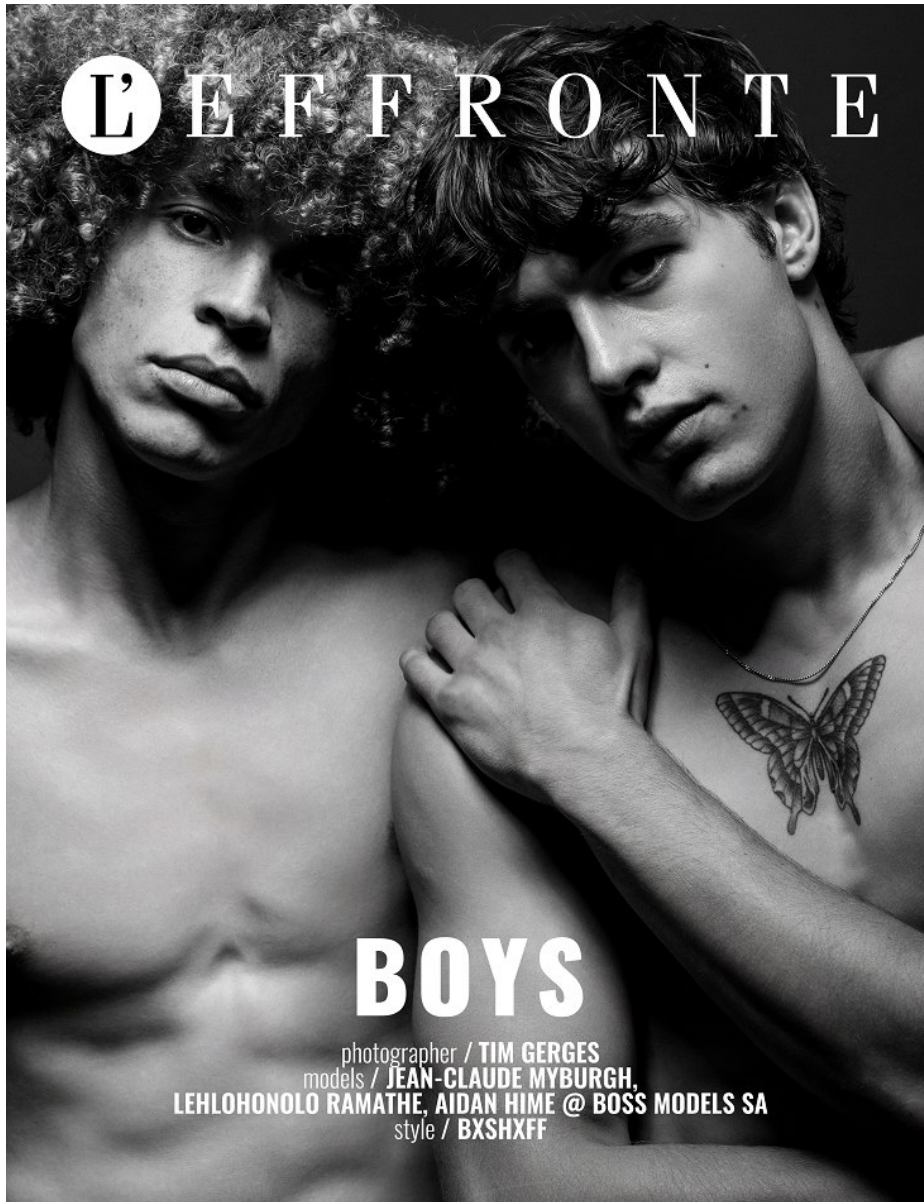

AIDAN HIME

BOSS MODELS

CAPE TOWN

AIDAN HIME

Height: 185cm Chest: 99cm Waist: 78cm Shoe: 9 UK Hair: Dark Brown Eyes: Hazel