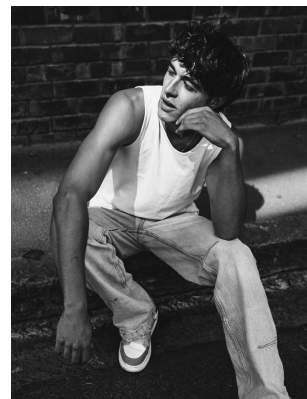

BOSS MODELS

CAPE TOWN

AIDAN HIME

Height: 185cm Chest: 99cm Waist: 78cm Shoe: 9 UK Hair: Dark Brown Eyes: Hazel

BOSS MODELS

CAPE TOWN

AIDAN HIME

Height: 185cm Chest: 99cm Waist: 78cm Shoe: 9 UK Hair: Dark Brown Eyes: Hazel