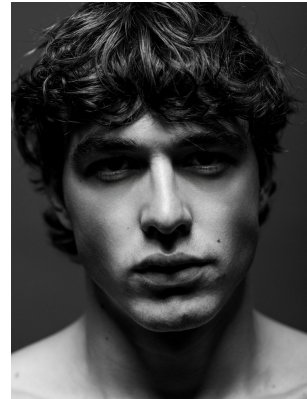

BOSS MODELS

CAPE TOWN

AIDAN HIME

Height: 185cm Chest: 99cm Waist: 78cm Shoe: 9 UK Hair: Dark Brown Eyes: Hazel

BOSS MODELS

CAPE TOWN

AIDAN HIME

Height: 185cm Chest: 99cm Waist: 78cm Shoe: 9 UK Hair: Dark Brown Eyes: Hazel