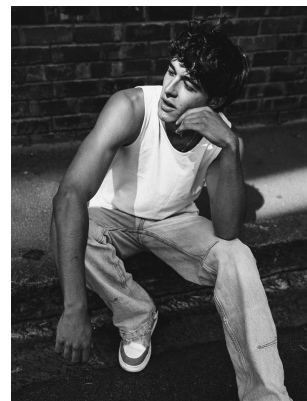

BOSS MODELS

CAPE TOWN

AIDAN HIME

Height: 185cm Chest: 99cm Waist: 78cm Shoe: 9 UK Hair: Dark Brown Eyes: Hazel

BOSS MODELS

CAPE TOWN

AIDAN HIME

Height: 185cm Chest: 99cm Waist: 78cm Shoe: 9 UK Hair: Dark Brown Eyes: Hazel