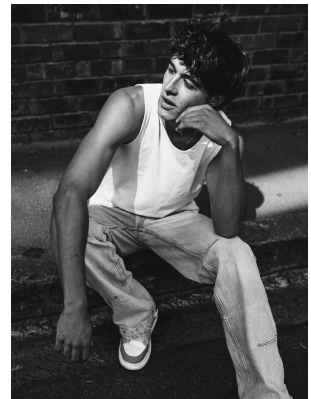

BOSS MODELS

CAPE TOWN

AIDAN HIME

Height: 185cm Chest: 99cm Waist: 78cm Shoe: 9 UK Hair: Dark Brown Eyes: Hazel

BOSS MODELS

CAPE TOWN

AIDAN HIME

Height: 185cm Chest: 99cm Waist: 78cm Shoe: 9 UK Hair: Dark Brown Eyes: Hazel