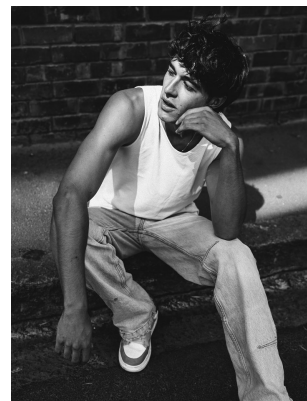

# BOSS MODELS

CAPE TOWN

AIDAN HIME

Height: 185cm Chest: 99cm Waist: 78cm Shoe: 9 UK Hair: Dark Brown Eyes: Hazel

# BOSS MODELS

CAPE TOWN