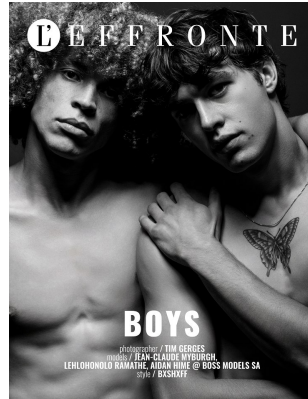

# BOSS MODELS

CAPE TOWN

AIDAN HIME

Height: 185cm Chest: 99cm Waist: 78cm Shoe: 9 UK Hair: Dark Brown Eyes: Hazel

# BOSS MODELS

CAPE TOWN