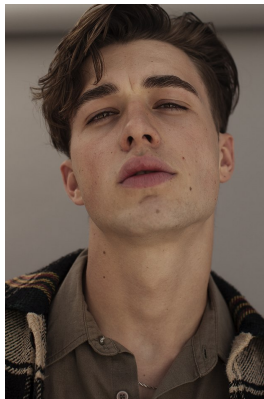

BOSS MODELS

CAPE TOWN

AIDAN HIME

Height: 185cm Chest: 99cm Waist: 78cm Shoe: 9 UK Hair: Dark Brown Eyes: Hazel

BOSS MODELS

CAPE TOWN

AIDAN HIME

Height: 185cm Chest: 99cm Waist: 78cm Shoe: 9 UK Hair: Dark Brown Eyes: Hazel