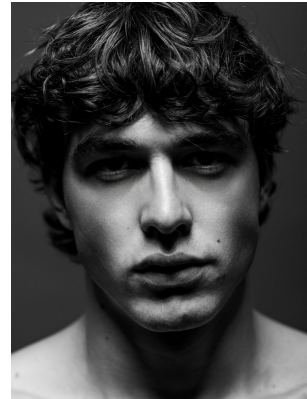

# BOSS MODELS

CAPE TOWN

AIDAN HIME

Height: 185cm Chest: 99cm Waist: 78cm Shoe: 9 UK Hair: Dark Brown Eyes: Hazel

# BOSS MODELS

CAPE TOWN