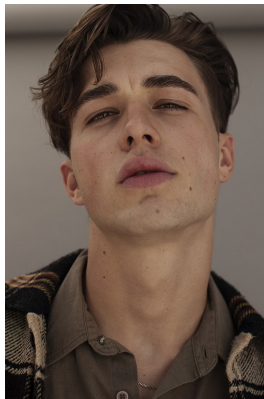

# BOSS MODELS

CAPE TOWN

AIDAN HIME

Height: 185cm Chest: 99cm Waist: 78cm Shoe: 9 UK Hair: Dark Brown Eyes: Hazel

# BOSS MODELS

CAPE TOWN