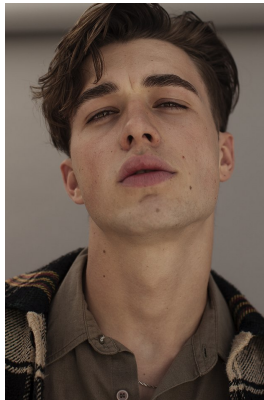

BOSS MODELS

CAPE TOWN

AIDAN HIME

Height: 185cm Chest: 99cm Waist: 78cm Shoe: 9 UK Hair: Dark Brown Eyes: Hazel

BOSS MODELS

CAPE TOWN

AIDAN HIME

Height: 185cm Chest: 99cm Waist: 78cm Shoe: 9 UK Hair: Dark Brown Eyes: Hazel