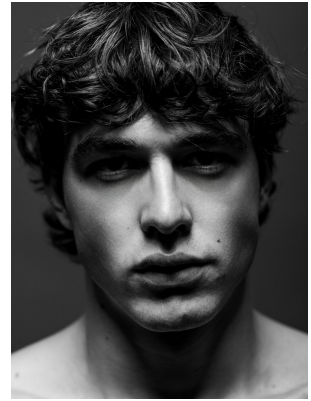

BOSS MODELS

CAPE TOWN

AIDAN HIME

Height: 185cm Chest: 99cm Waist: 78cm Shoe: 9 UK Hair: Dark Brown Eyes: Hazel

BOSS MODELS

CAPE TOWN

AIDAN HIME

Height: 185cm Chest: 99cm Waist: 78cm Shoe: 9 UK Hair: Dark Brown Eyes: Hazel