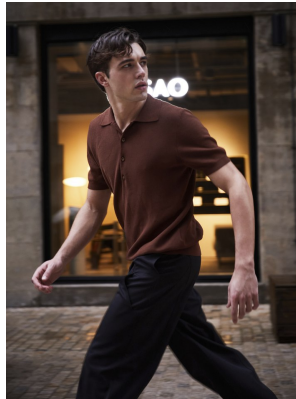

BOSS MODELS

CAPE TOWN

AIDAN HIME

Height: 185cm Chest: 99cm Waist: 78cm Shoe: 9 UK Hair: Dark Brown Eyes: Hazel

BOSS MODELS

CAPE TOWN

AIDAN HIME

Height: 185cm Chest: 99cm Waist: 78cm Shoe: 9 UK Hair: Dark Brown Eyes: Hazel