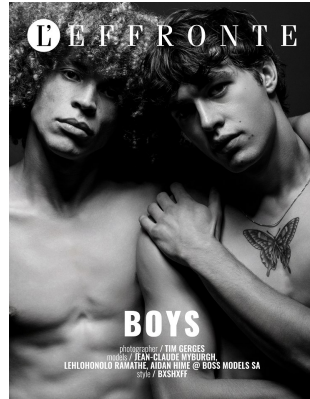

BOSS MODELS

CAPE TOWN

AIDAN HIME

Height: 185cm Chest: 99cm Waist: 78cm Shoe: 9 UK Hair: Dark Brown Eyes: Hazel

BOSS MODELS

CAPE TOWN

AIDAN HIME

Height: 185cm Chest: 99cm Waist: 78cm Shoe: 9 UK Hair: Dark Brown Eyes: Hazel